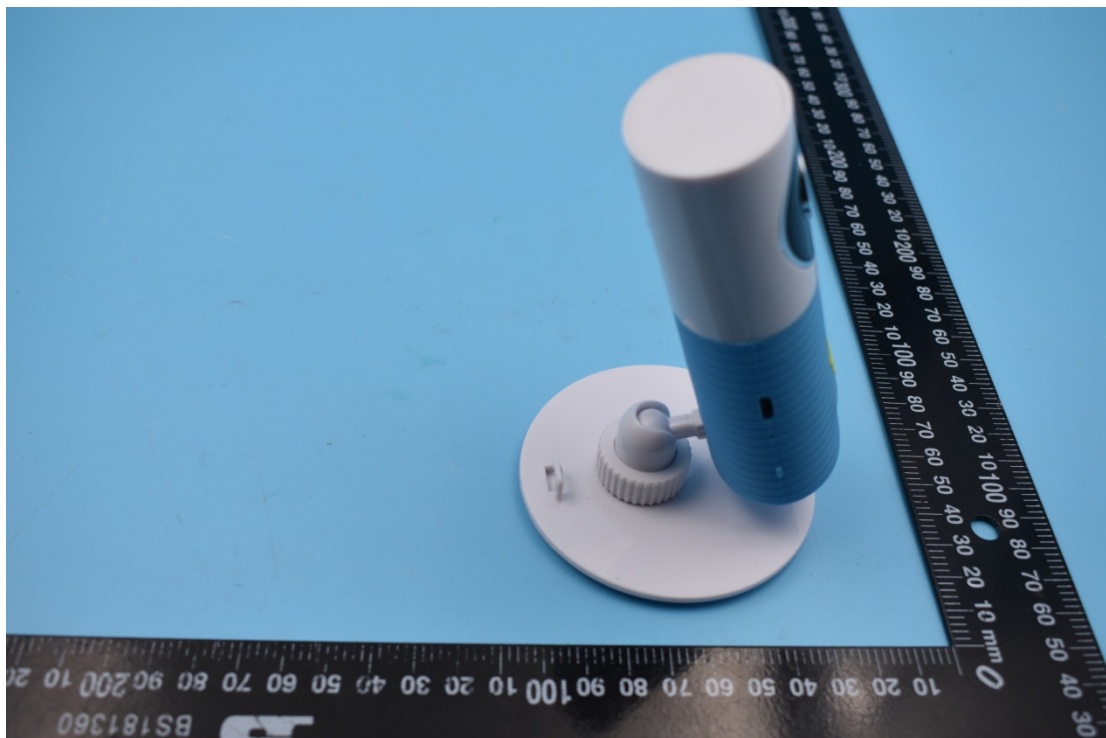

FCC ID: 2ADHE-DOG-1W-V5

External Photos

1. EUT front view

2. EUT rear view

3. EUT left side view

4. EUT right side view

5. EUT top view

6. EUT bottom view