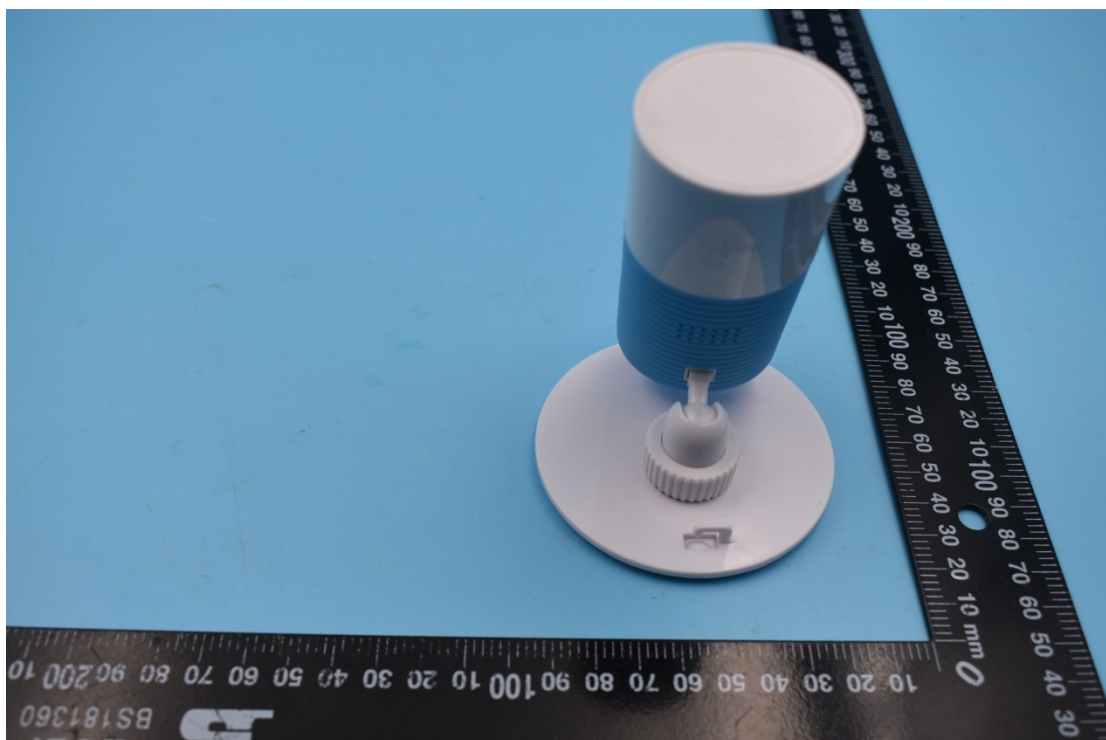

FCC ID: 2ADHE-DOG-1W-V5

External Photos

1. EUT front view

2. EUT rear view

3. EUT left side view

4. EUT right side view

5. EUT top view

6. EUT bottom view