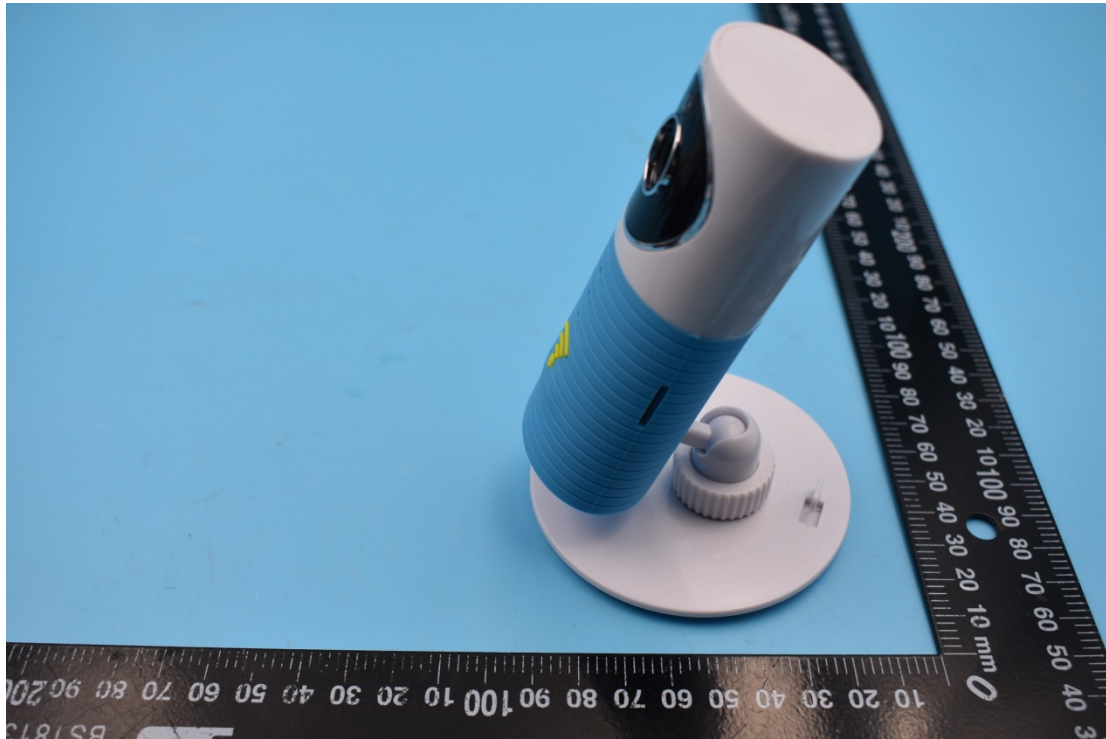

FCC ID: 2ADHE-DOG-1W-V5

External Photos

1. EUT front view

2. EUT rear view

3. EUT left side view

4. EUT right side view

5. EUT top view

6. EUT bottom view