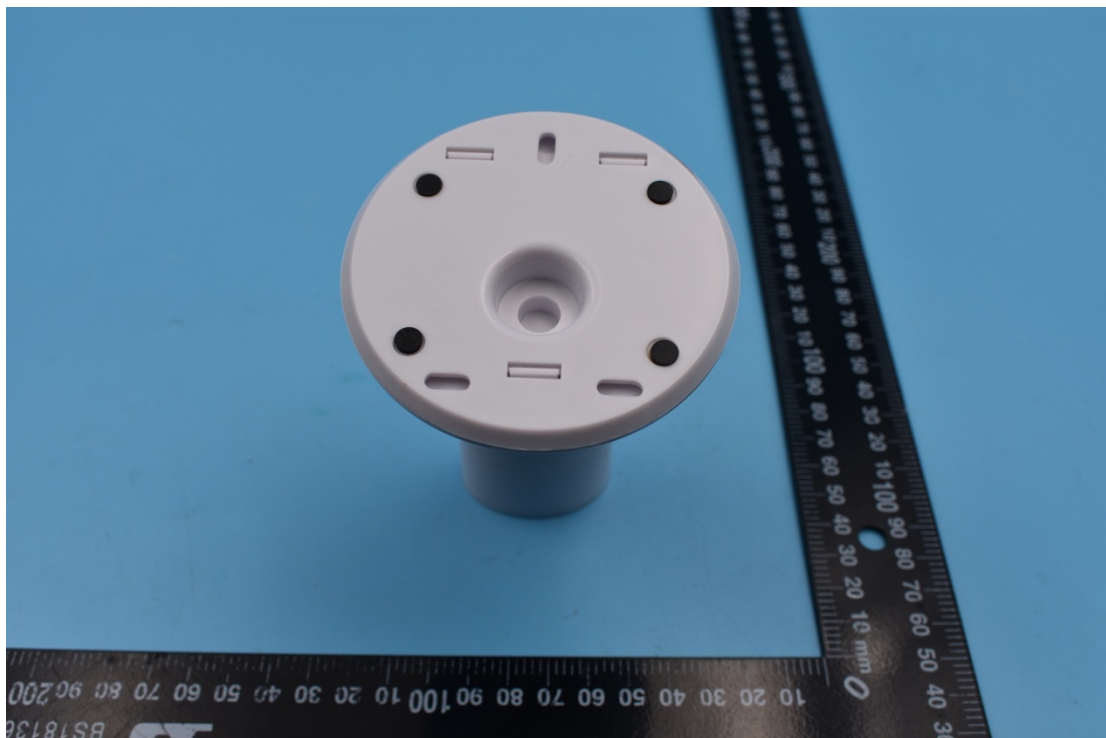

FCC ID: 2ADHE-DOG-1W-V5

External Photos

1. EUT front view

2. EUT rear view

3. EUT left side view

4. EUT right side view

5. EUT top view

6. EUT bottom view