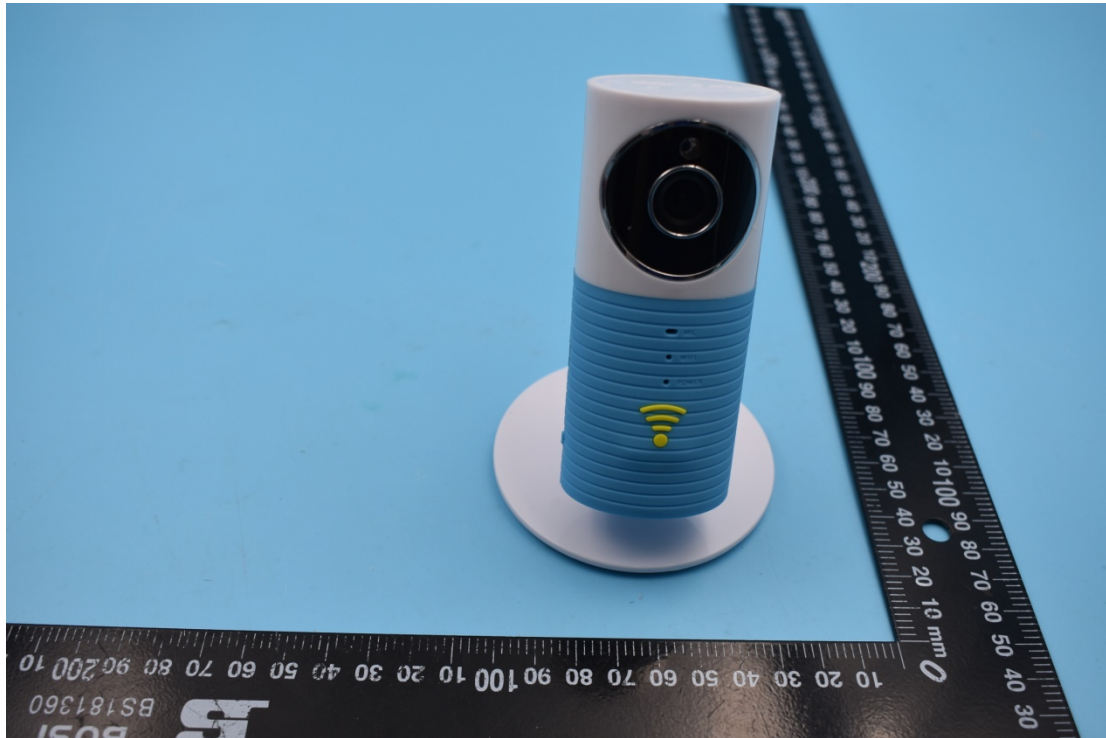

FCC ID: 2ADHE-DOG-1W-V5

External Photos

1. EUT front view

2. EUT rear view

3. EUT left side view

4. EUT right side view

5. EUT top view

6. EUT bottom view