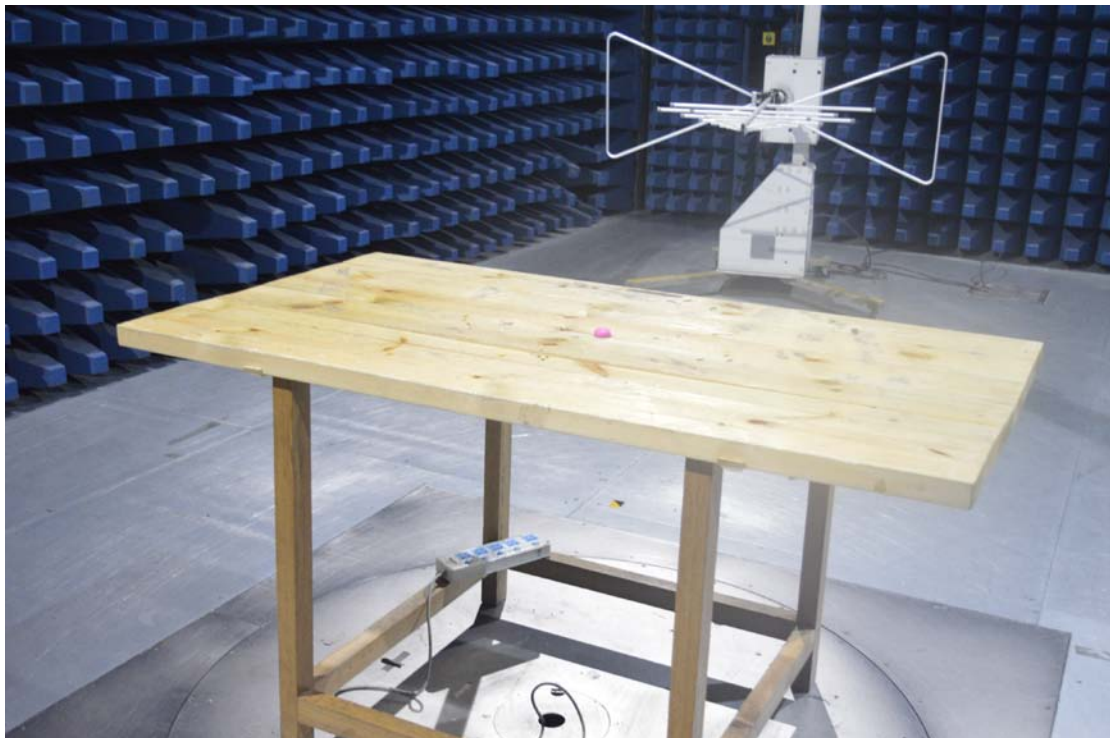

## Test Setup Photos

### 1. Radiated emission (9KHz-30MHz)

### 2. Radiated emission (30MHz-1GHz)

### 4. Conducted emission antenna's port