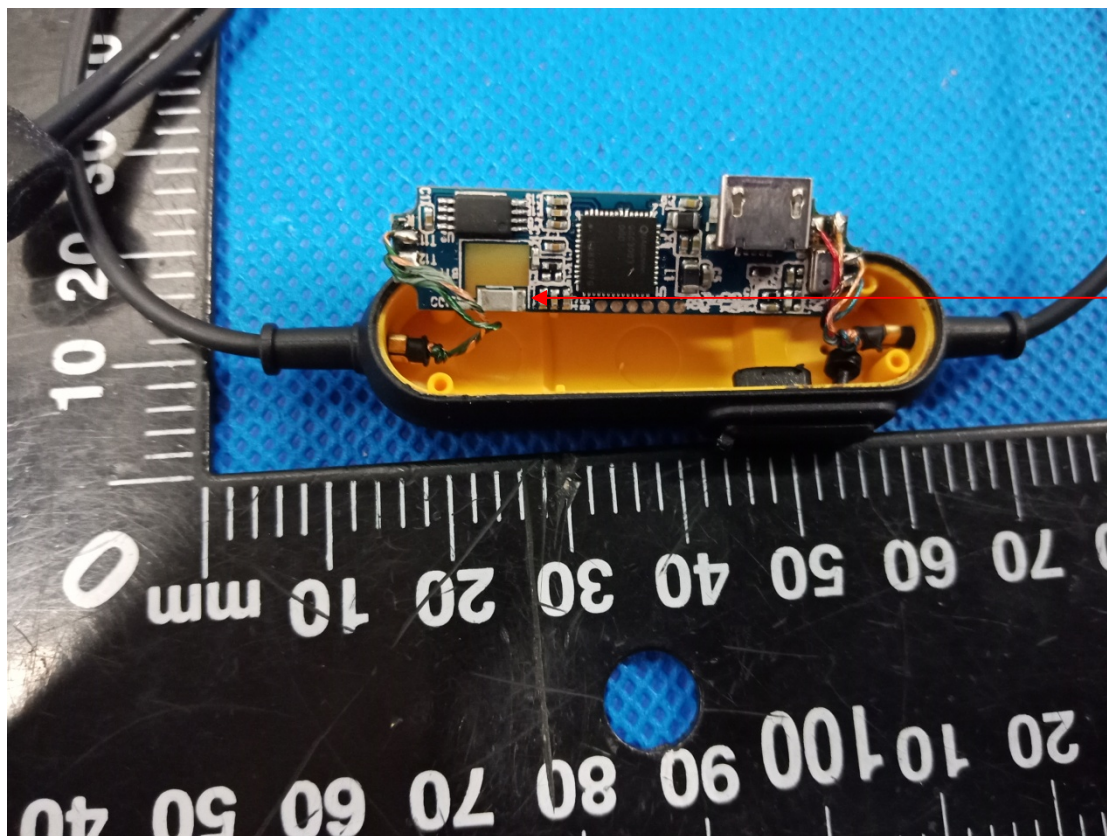

## Internal Photos

Report No.: HK1908122024-E  
FCC ID:2ADH6-1909935

Page 1 of 3

Antenna