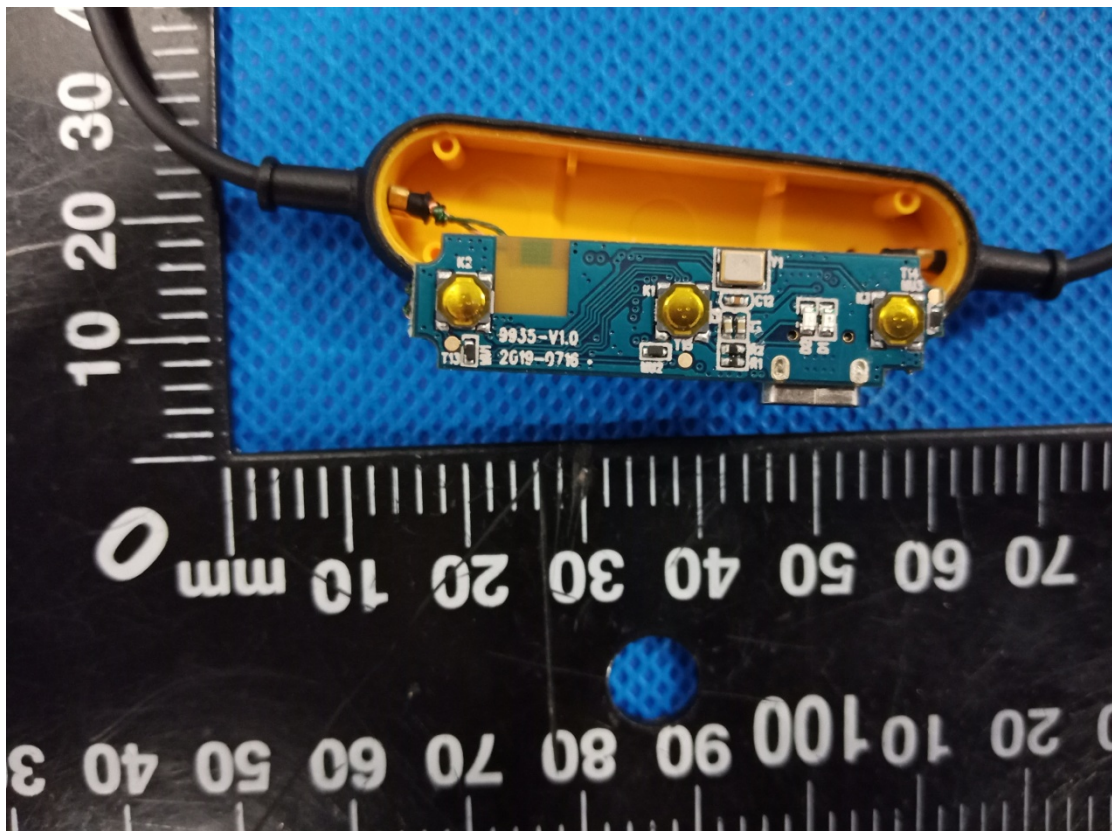

## Internal Photos

Report No.: HK1908122024-E  
FCC ID:2ADH6-1909935

Page 1 of 3

Antenna