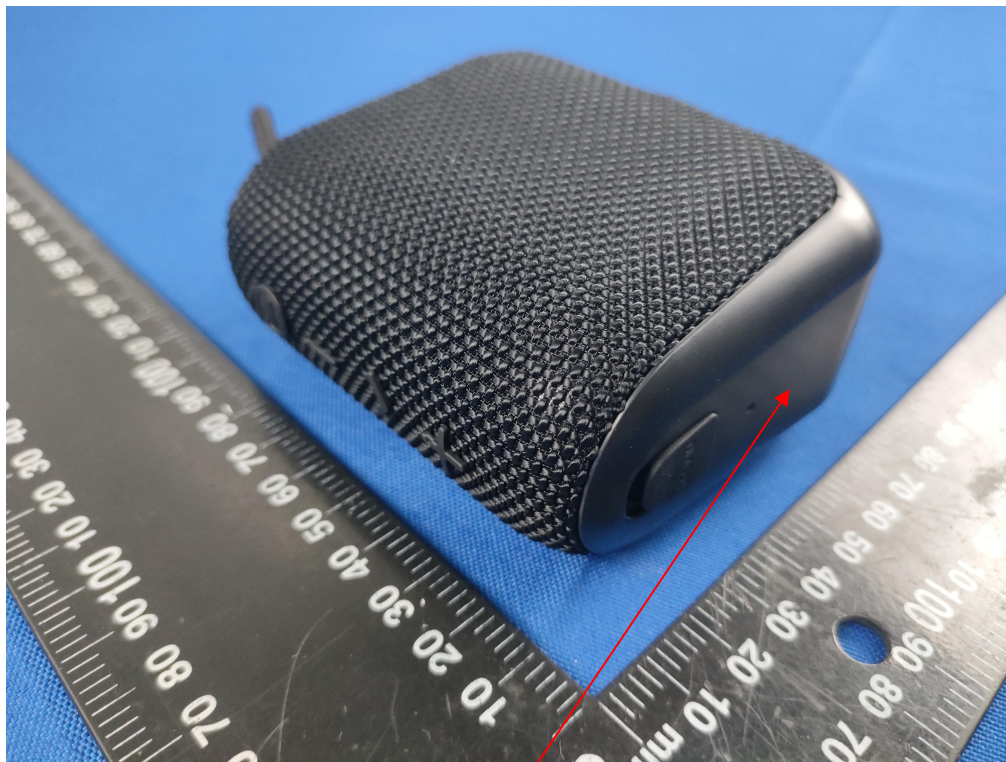

FCC ID Label Information

Label location:

Wireless Speaker

Model: Reverb5

FCC ID: 2ADH6-1909044