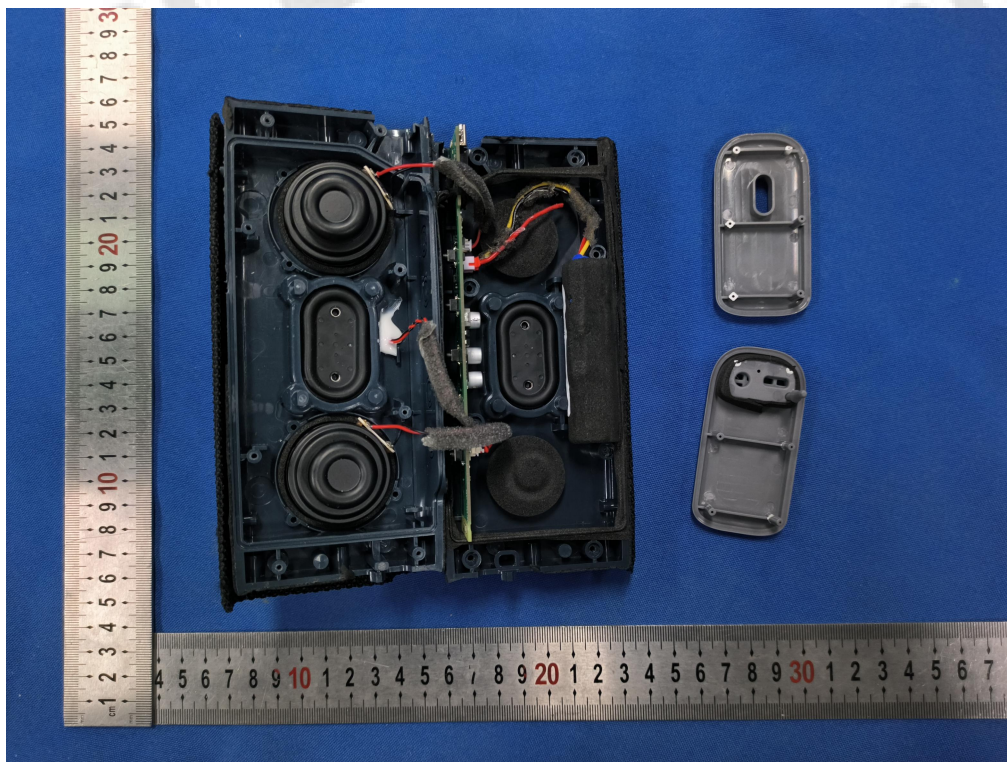

Internal Photos of EUT

Bluetooth Antenna