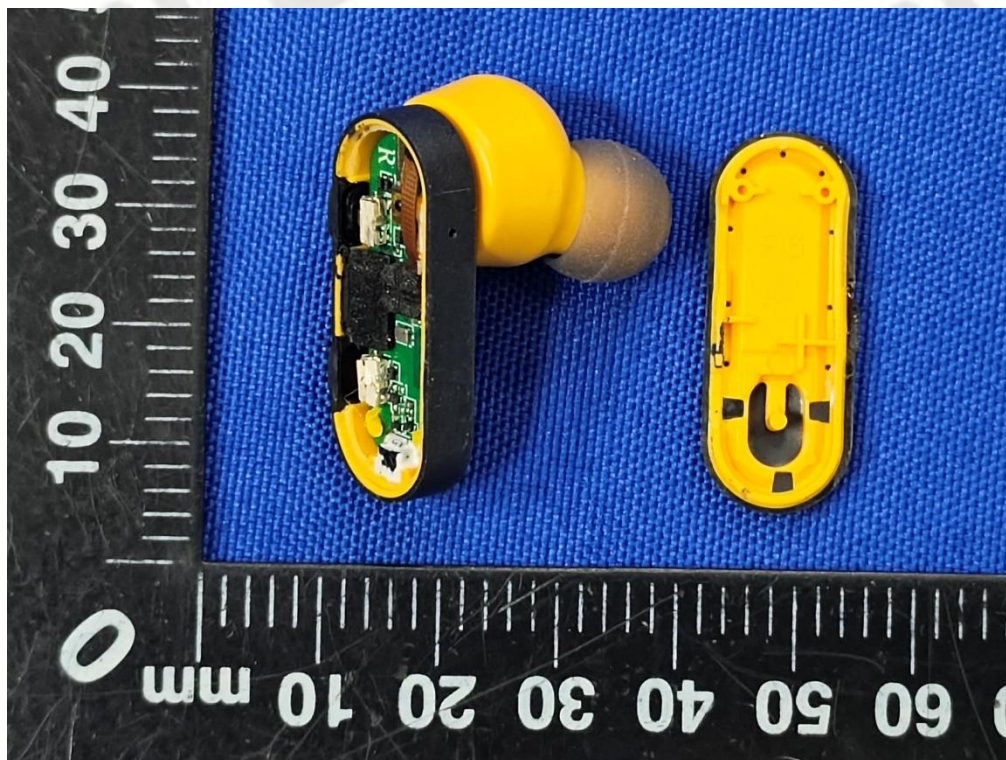

Internal Photos of EUT

Bluetooth Antenna