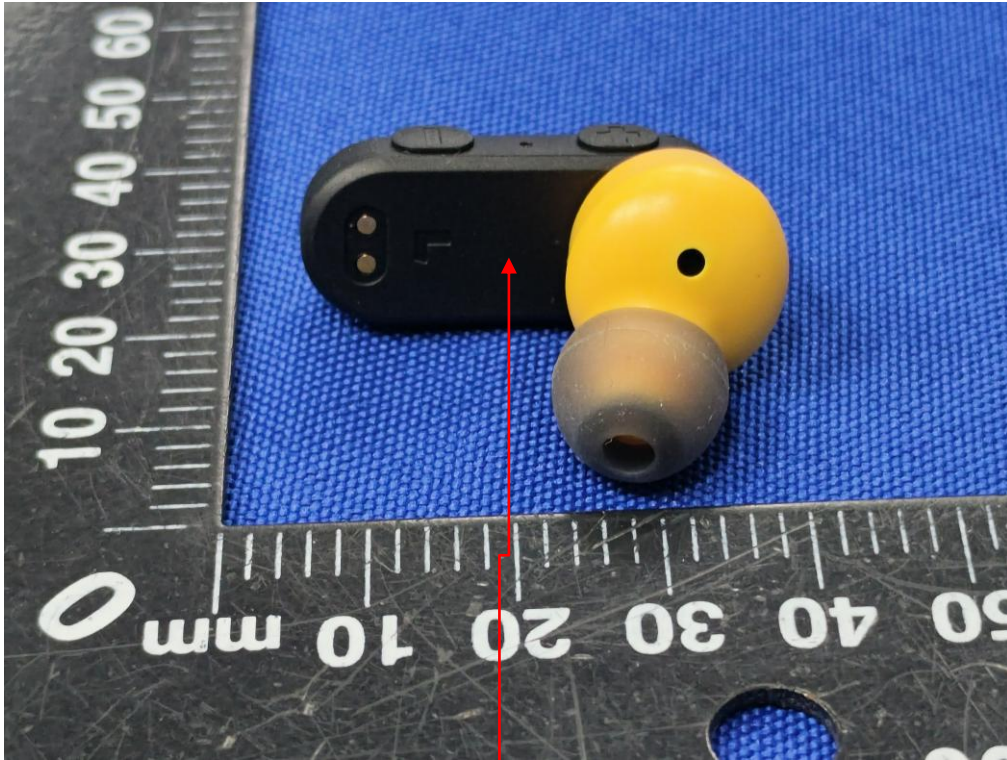

FCC ID Label Information

Label location:

FCC ID : 2ADH6-190209LC