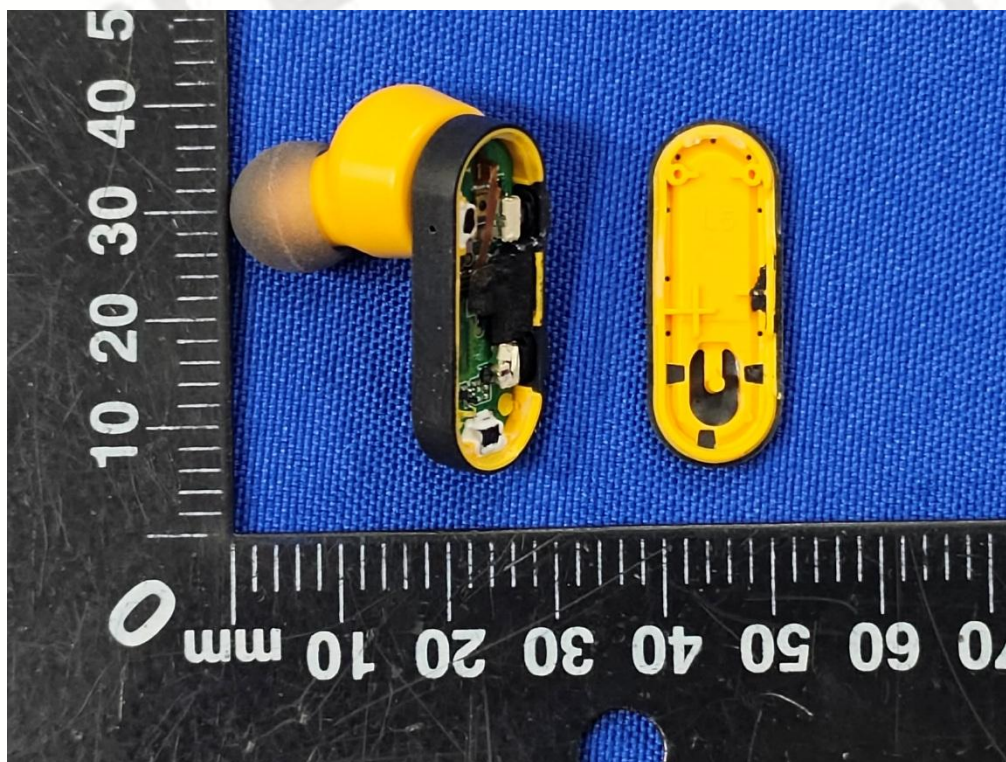

Internal Photos of EUT

Bluetooth Antenna