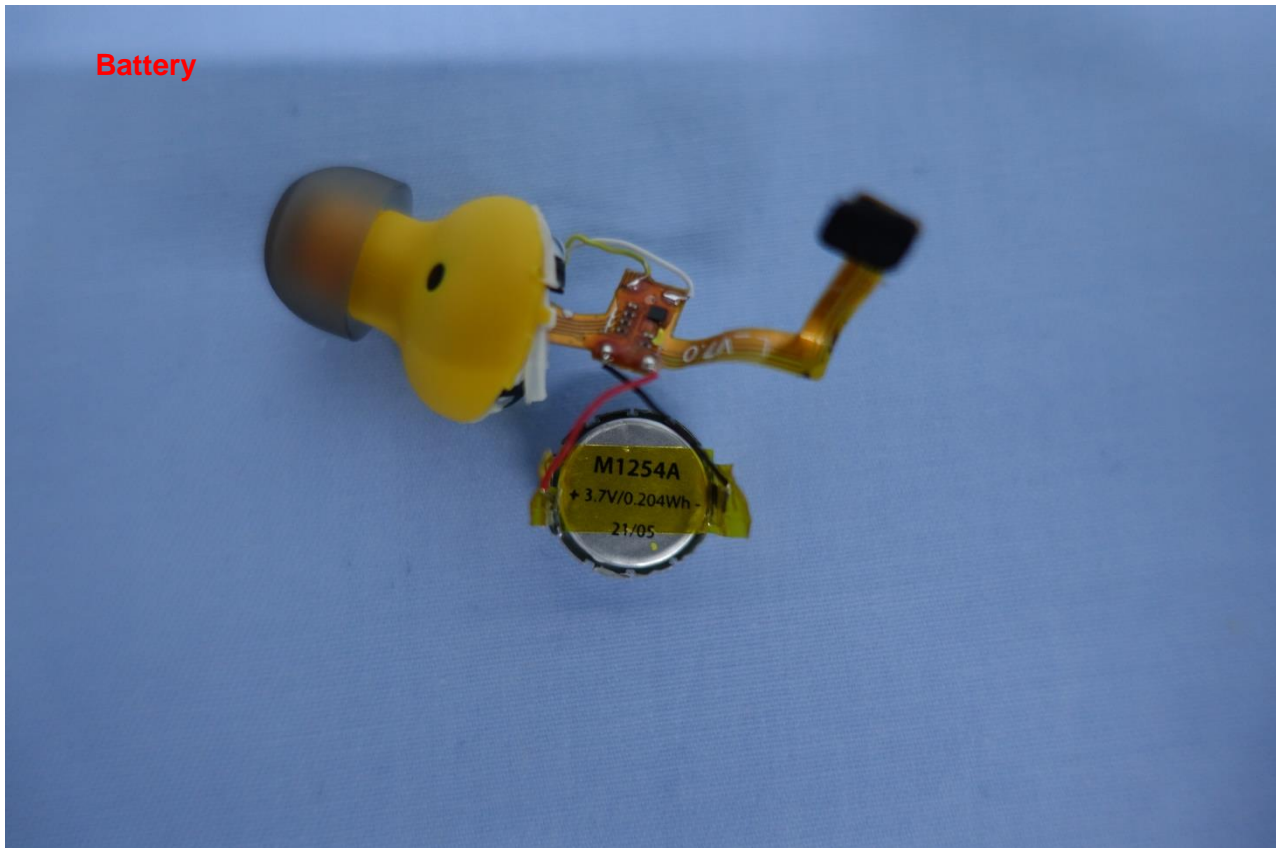

Brand Name: DEWALT;
Model Name: 190 2092 DW2, 190 2092,190 2092 DW3, 190 2092 DWE, 190 2092 XXX,
DXMA1902092, DXMA1902092E; 190 2095 DW2, 190 2095,190 2095 DW3, 190 2095 DWE,
190 2095 XXX, DXMA1902095, DXMA1902095E