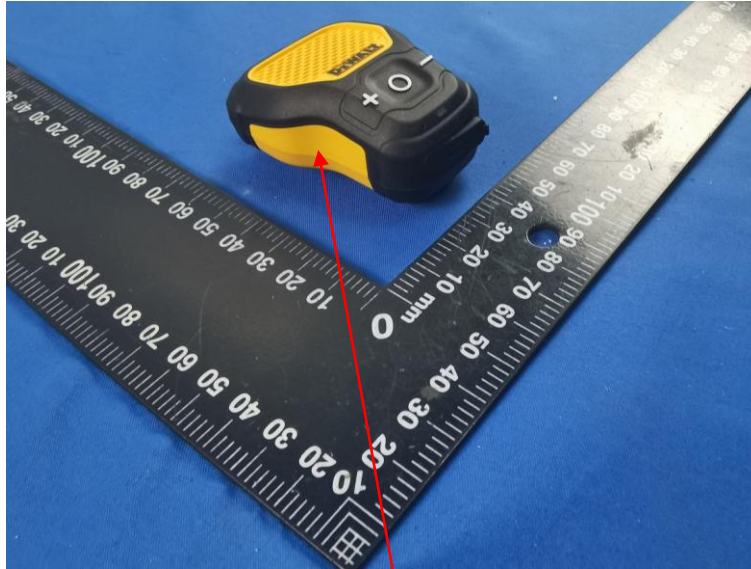

## FCC-ID Label Information

### 1. Label location:

**DEWALT WEARABLE SPEAKER**

**Model: DXMA1901148**

**FCC ID: 2ADH6-1901148**