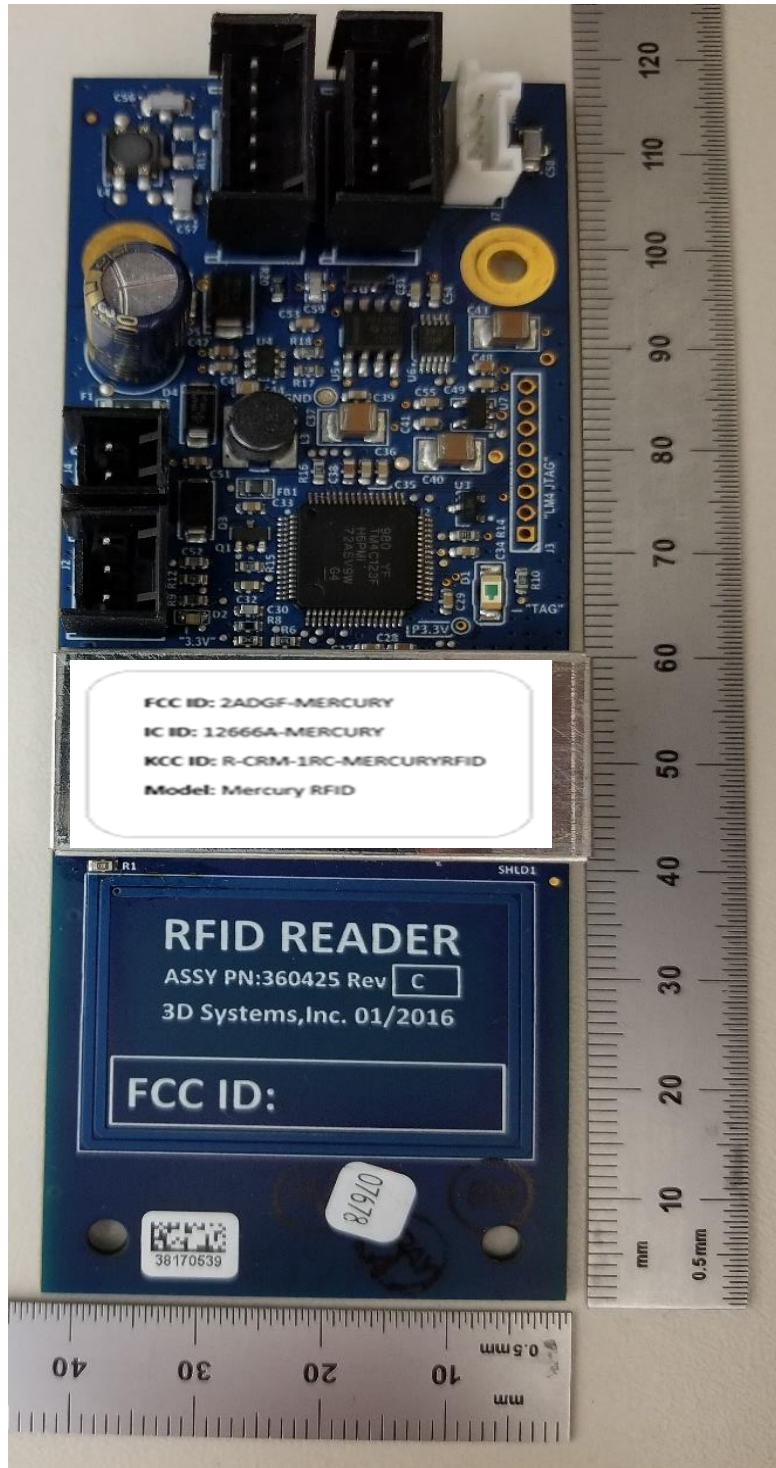

# Mercury RFID Label Location

## Mercury RFID Label

Black text on white  
background.