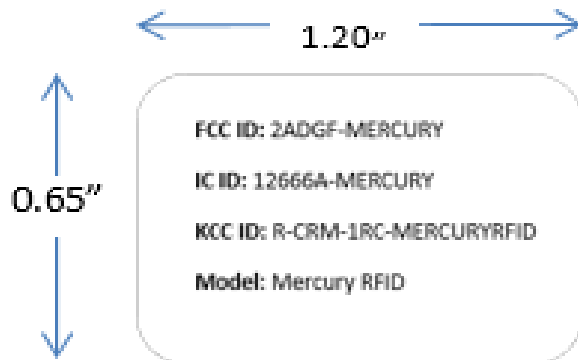

# Mercury RFID Label Location

## Mercury RFID Label

Black text on white  
background.