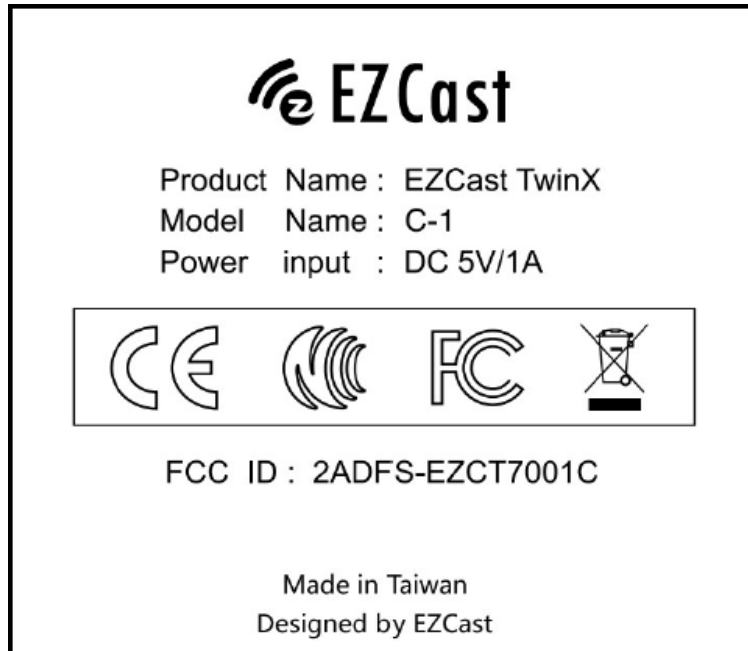

## EXHIBIT A - FCC ID LABEL AND LOCATION

### FCC ID Label

### FCC ID Label Location Information

The label shown shall be permanently affixed at a conspicuous location on the device and be readily visible to the user at the time purchase (Labeling requirements per 2.925)