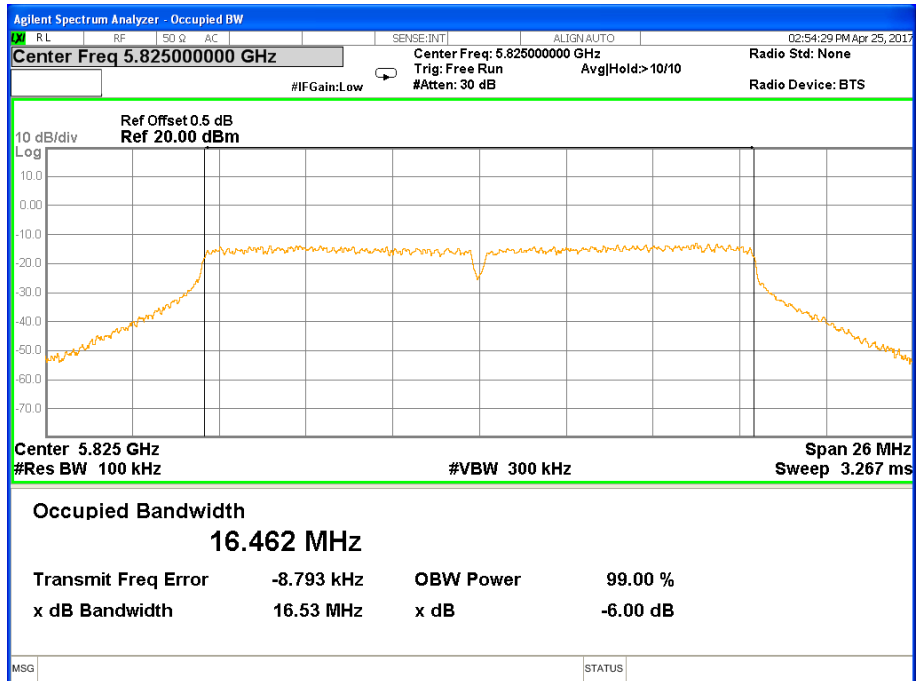

Note: N/A, 6 db bandwidth measurement limit only embodied in the report

Band IV (5.725-5.850GHz) 802.11a, 6 dB Bandwidth 6 dB Bandwidth 802.11a Channel 149

6 dB Bandwidth 802.11a Channel 157

6 dB Bandwidth 802.11a Channel 165