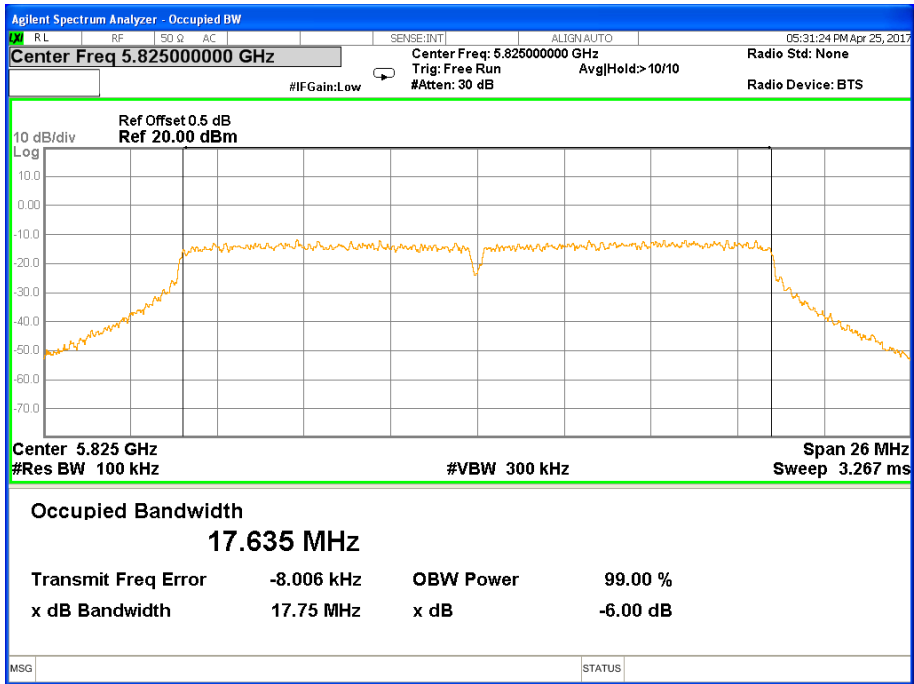

Band IV (5.725-5.850GHz) 802.11n(HT20) 6 dB Bandwidth 6 dB Bandwidth 802.11n(HT20) Channel 149

6 dB Bandwidth 802.11n(HT20) Channel 157

6 dB Bandwidth 802.11n(HT20) Channel 165

Band IV (5.725-5.850GHz) 802.11n(HT40) 6 dB Bandwidth 6 dB Bandwidth 802.11n(HT40) Channel 151