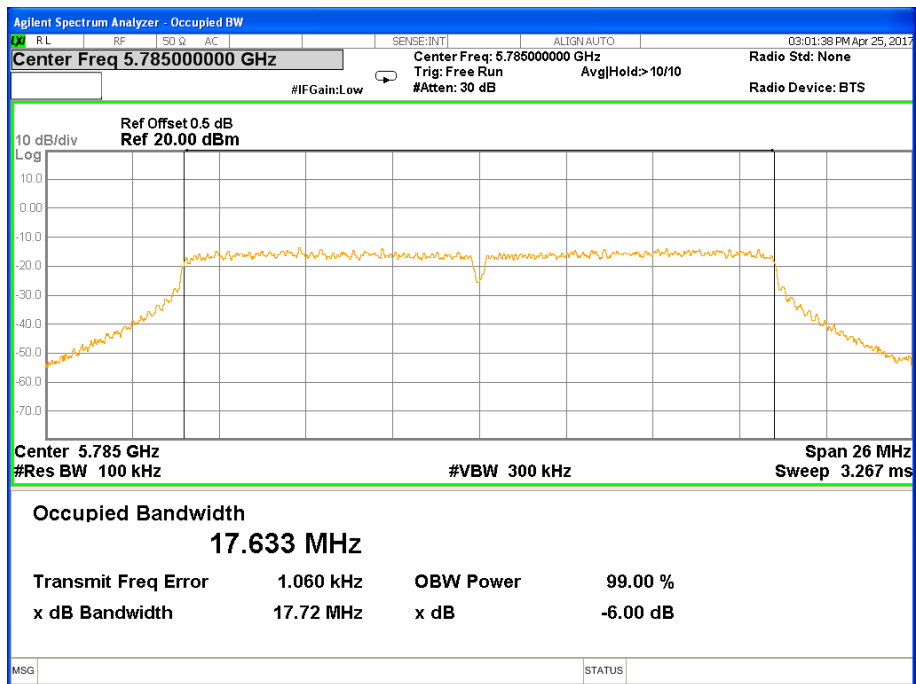

6 dB Bandwidth 802.11n(HT20) Channel 157