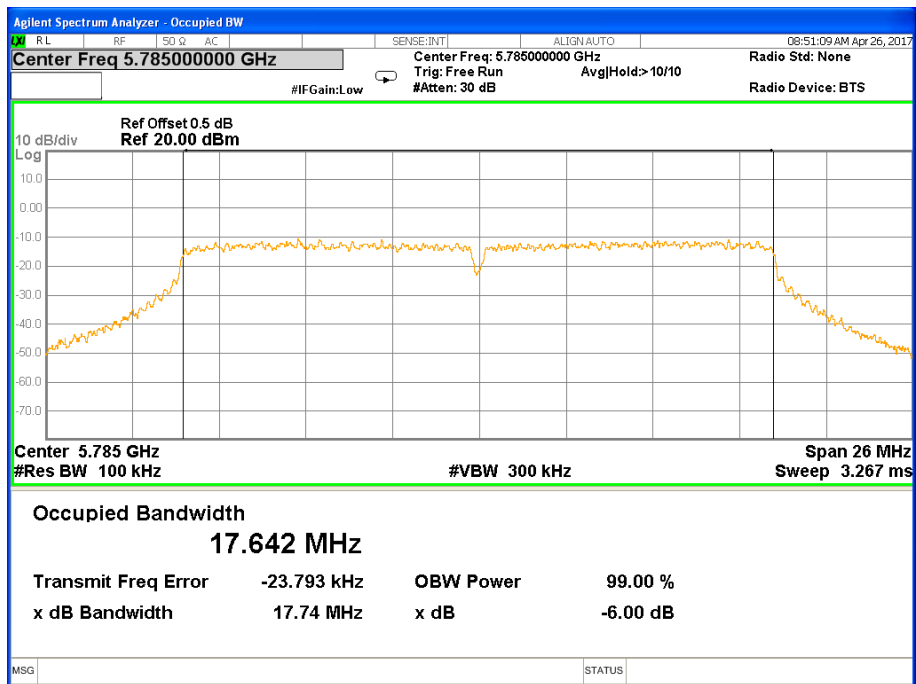

6 dB Bandwidth 802.11n(HT40) Channel 159

Band IV (5.725-5.850GHz) 802.11ac(HT20) 6 dB Bandwidth

6 dB Bandwidth 802.11ac(HT20) Channel 149

6 dB Bandwidth 802.11ac(HT20) Channel 157

6 dB Bandwidth 802.11ac(HT20) Channel 165