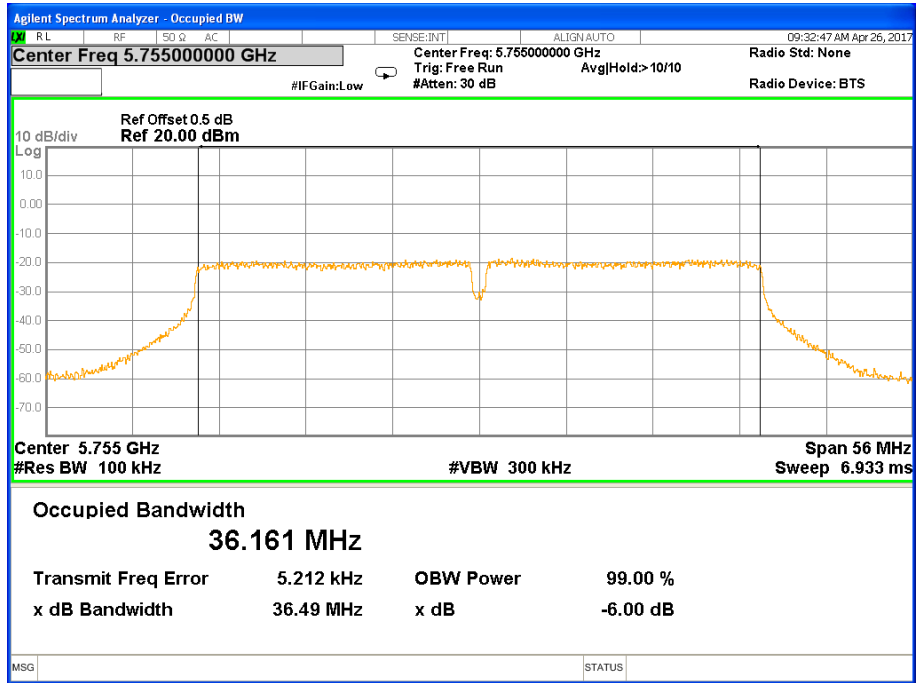

Band IV (5.725-5.850GHz) 802.11ac(HT40) 6 dB Bandwidth

6 dB Bandwidth 802.11ac(HT40) Channel 151