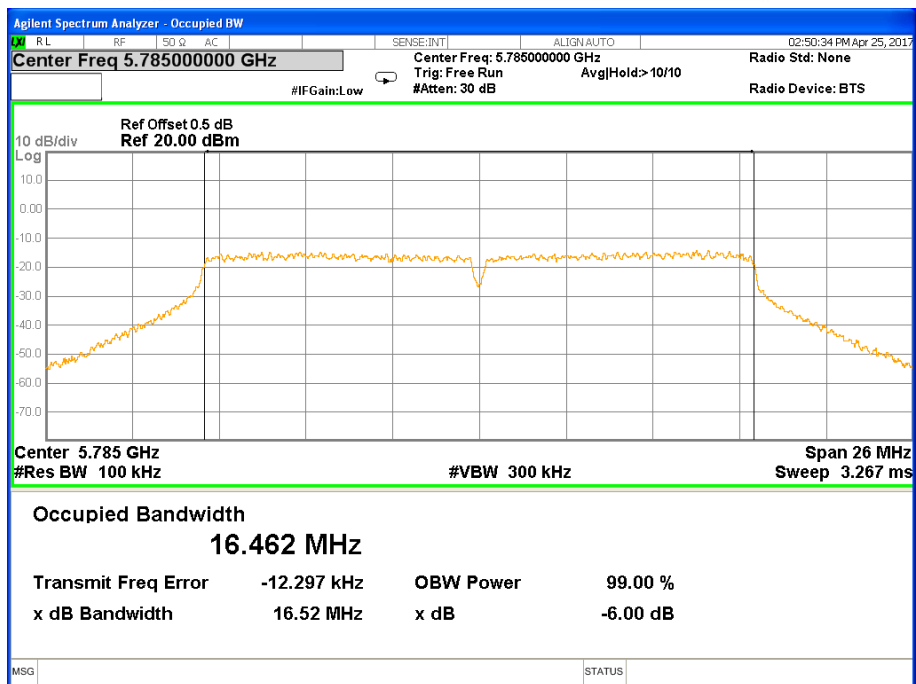

6 dB Bandwidth 802.11a Channel 157