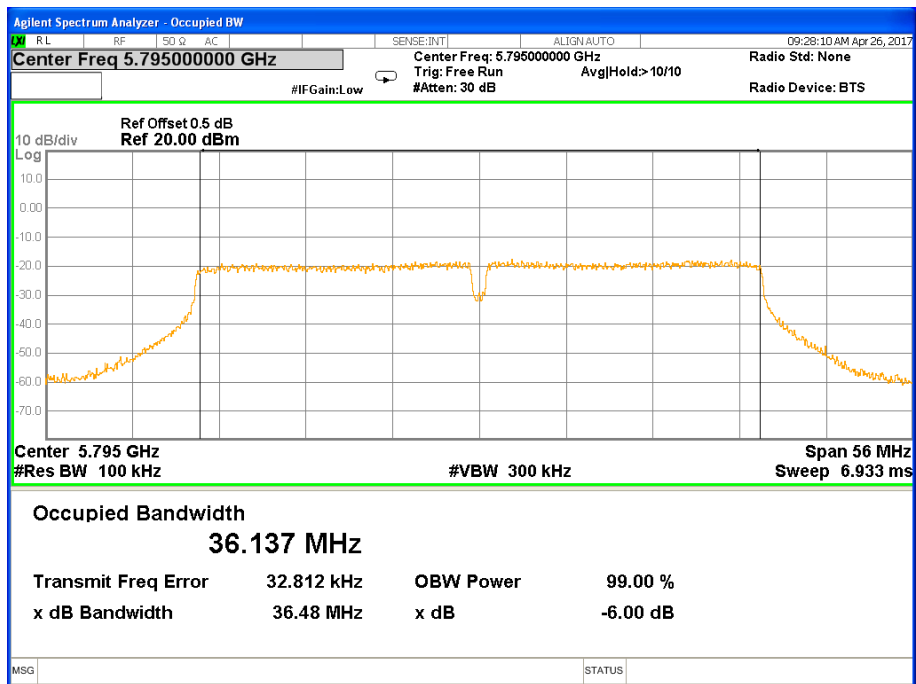

6 dB Bandwidth 802.11ac(HT40) Channel 159