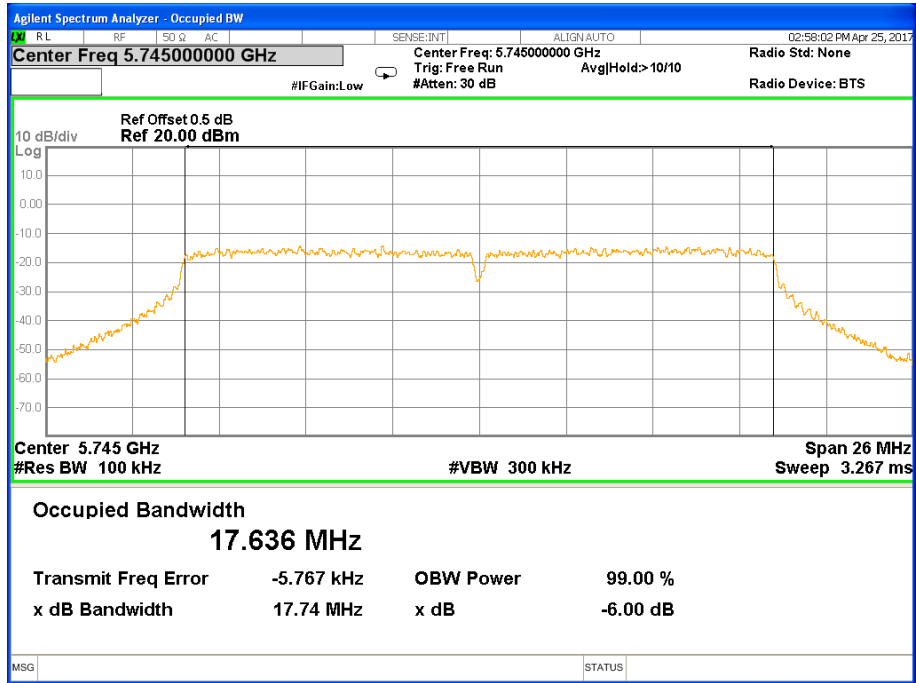

Band IV (5.725-5.850GHz) 802.11n(HT20) 6 dB Bandwidth 6 dB Bandwidth 802.11n(HT20) Channel 149