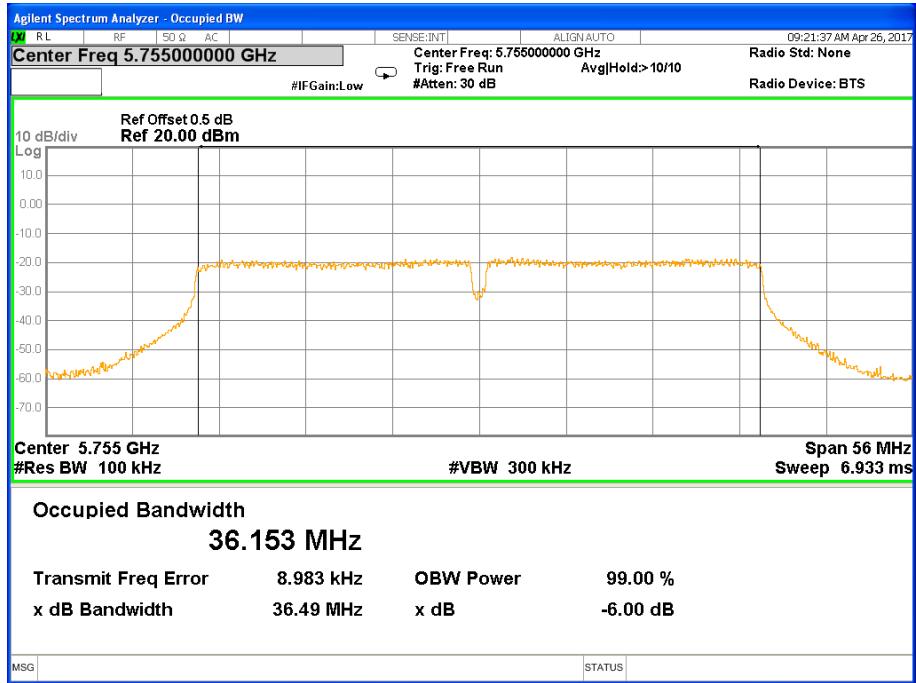

Band IV (5.725-5.850GHz) 802.11n(HT20) 6 dB Bandwidth 6 dB Bandwidth 802.11n(HT20) Channel 149

6 dB Bandwidth 802.11n(HT20) Channel 157

6 dB Bandwidth 802.11n(HT20) Channel 165

Band IV (5.725-5.850GHz) 802.11n(HT40) 6 dB Bandwidth 6 dB Bandwidth 802.11n(HT40) Channel 151