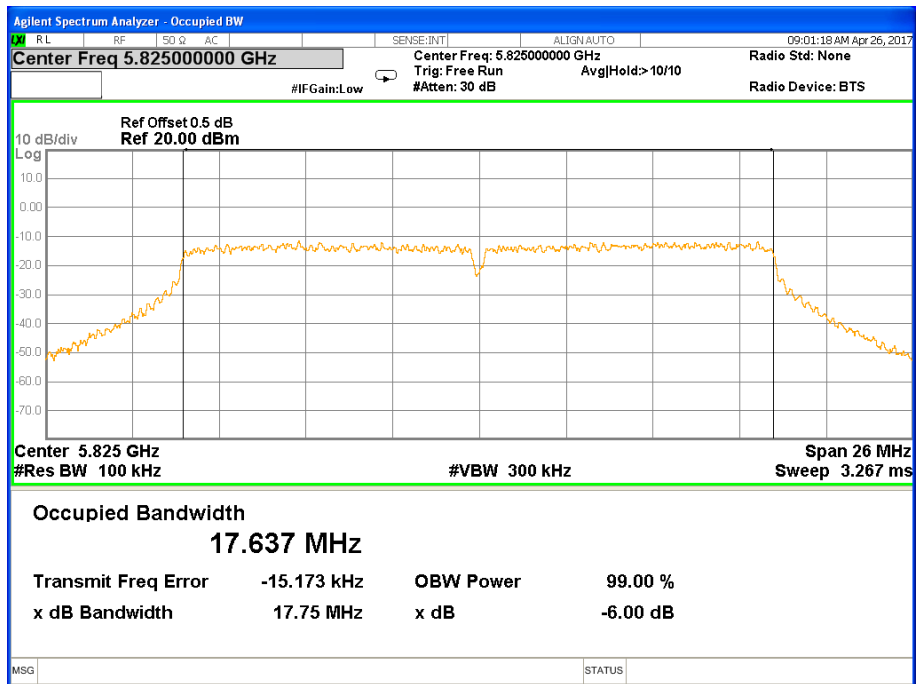

6 dB Bandwidth 802.11n(HT40) Channel 159

Band IV (5.725-5.850GHz) 802.11ac(HT20) 6 dB Bandwidth

6 dB Bandwidth 802.11ac(HT20) Channel 149

6 dB Bandwidth 802.11ac(HT20) Channel 157

6 dB Bandwidth 802.11ac(HT20) Channel 165