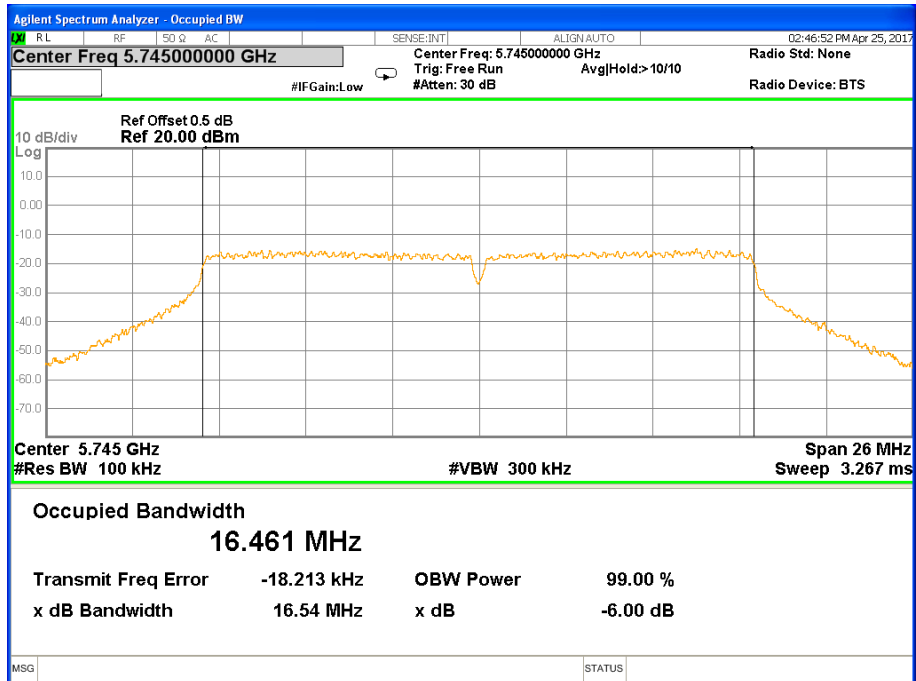

Band IV (5.725-5.850GHz) 802.11a, 6 dB Bandwidth 6 dB Bandwidth 802.11a Channel 149