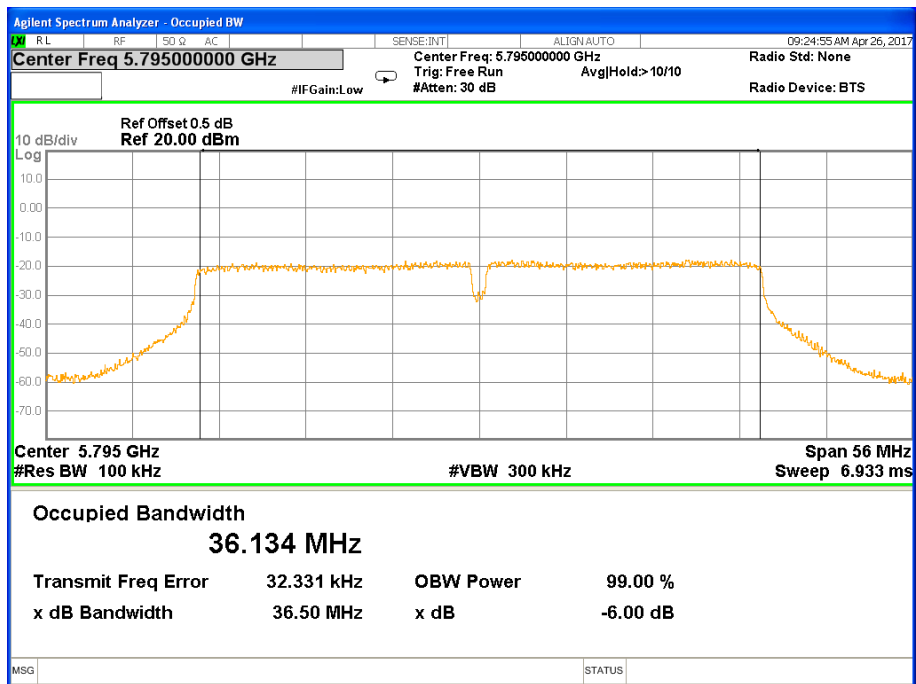

6 dB Bandwidth 802.11n(HT40) Channel 159