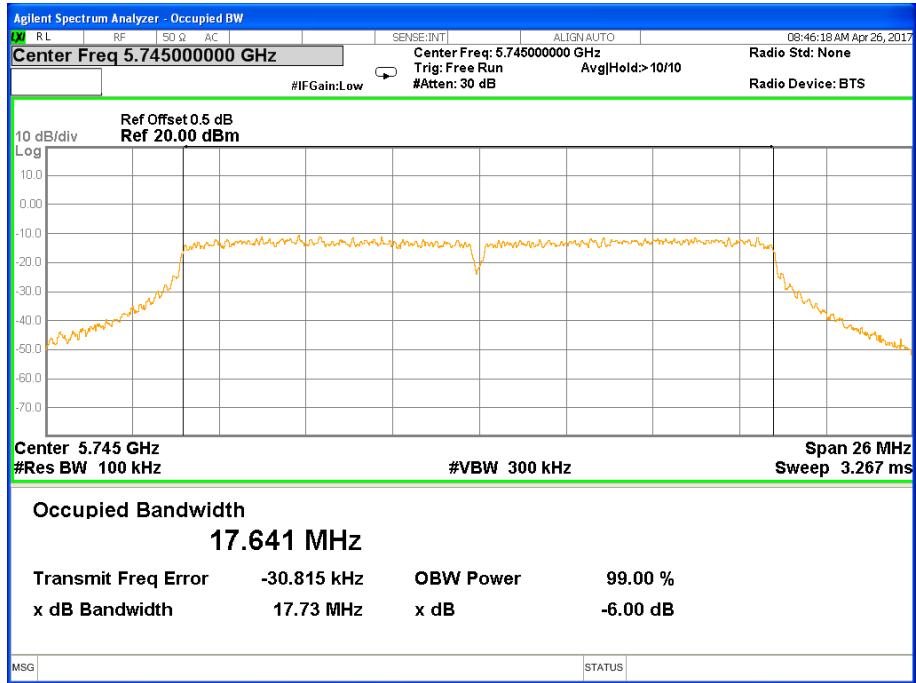

Band IV (5.725-5.850GHz) 802.11ac(HT20) 6 dB Bandwidth

6 dB Bandwidth 802.11ac(HT20) Channel 149