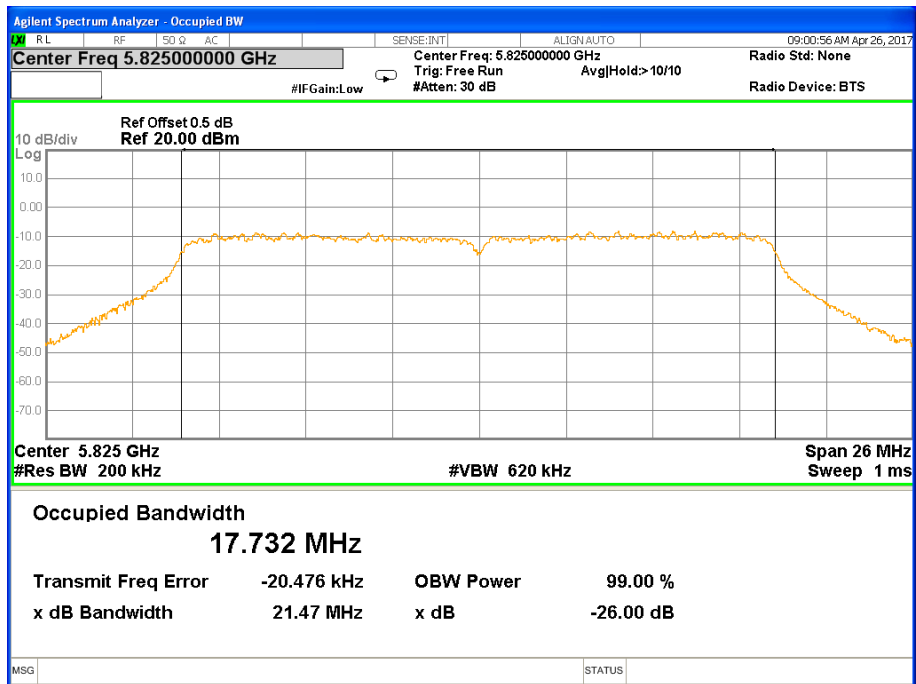

26 dB & 99% Bandwidth 802.11ac(HT20) Channel 165