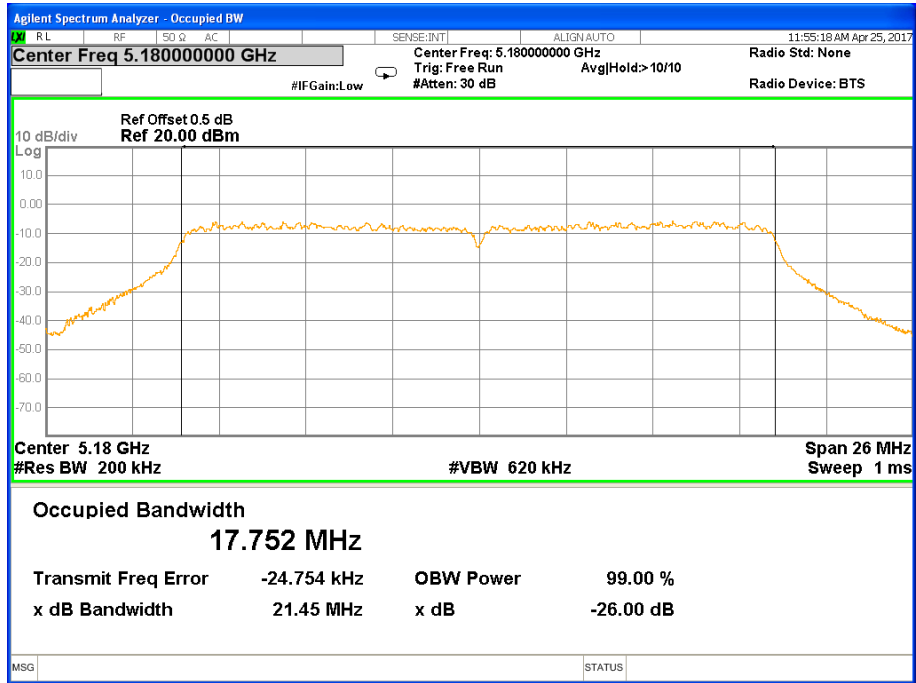

26 dB &99% Bandwidth 802.11a Channel 40

26 dB & 99% Bandwidth 802.11a Channel 48

Band I (5.150-5.250GHz) 802.11n(HT20) 26 dB &99% Bandwidth 26 dB &99% Bandwidth 802.11n(HT20) Channel 36

26 dB &99% Bandwidth 802.11n(HT20) Channel 40