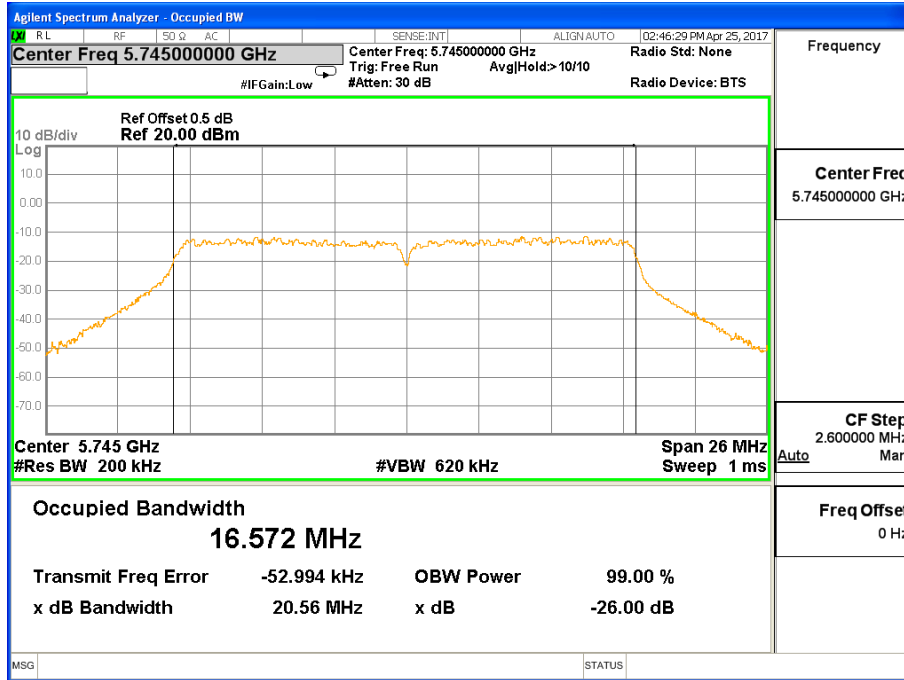

Band IV (5.725-5.850GHz) 802.11a, 26 dB &99% Bandwidth 26 dB &99% Bandwidth 802.11a Channel 149