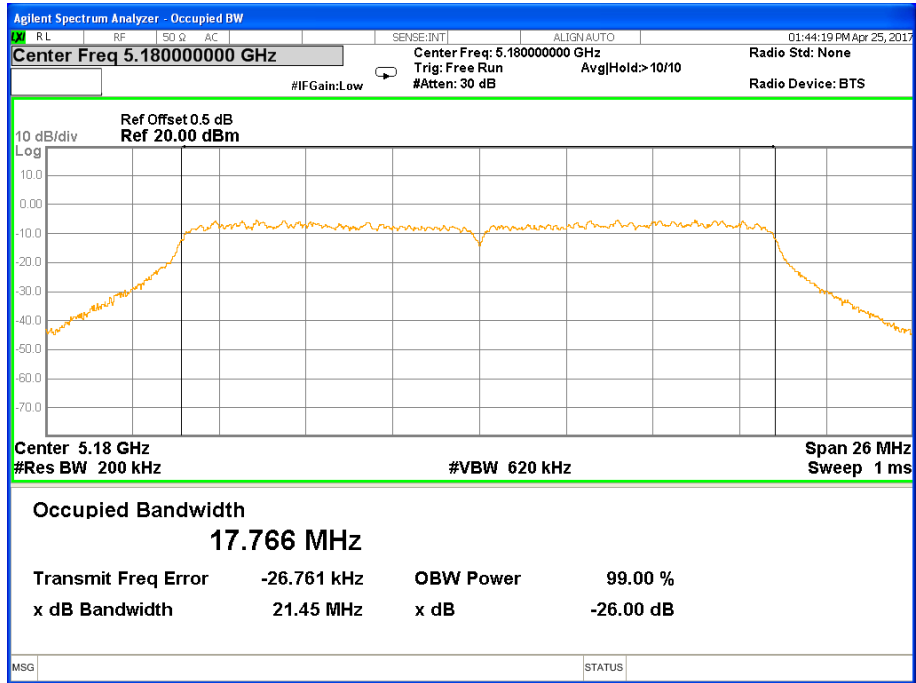

26 dB &99% Bandwidth 802.11n(HT20) Channel 48

Band I (5.150-5.250GHz) 802.11n(HT40) 26 dB &99% Bandwidth
26 dB &99% Bandwidth 802.11n(HT40) Channel 38

26 dB &99% Bandwidth 802.11n(HT40) Channel 46

Band I (5.150-5.250GHz) 802.11ac(HT20) 26 dB &99% Bandwidth 26 dB &99% Bandwidth 802.11ac(HT20) Channel 36