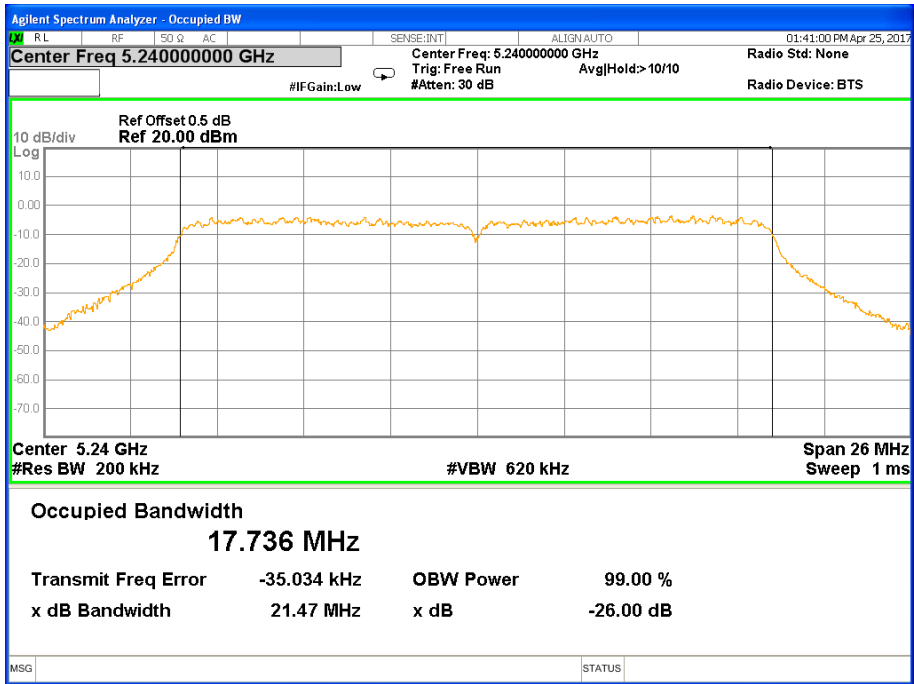

26 dB &99% Bandwidth 802.11n(HT20) Channel 48