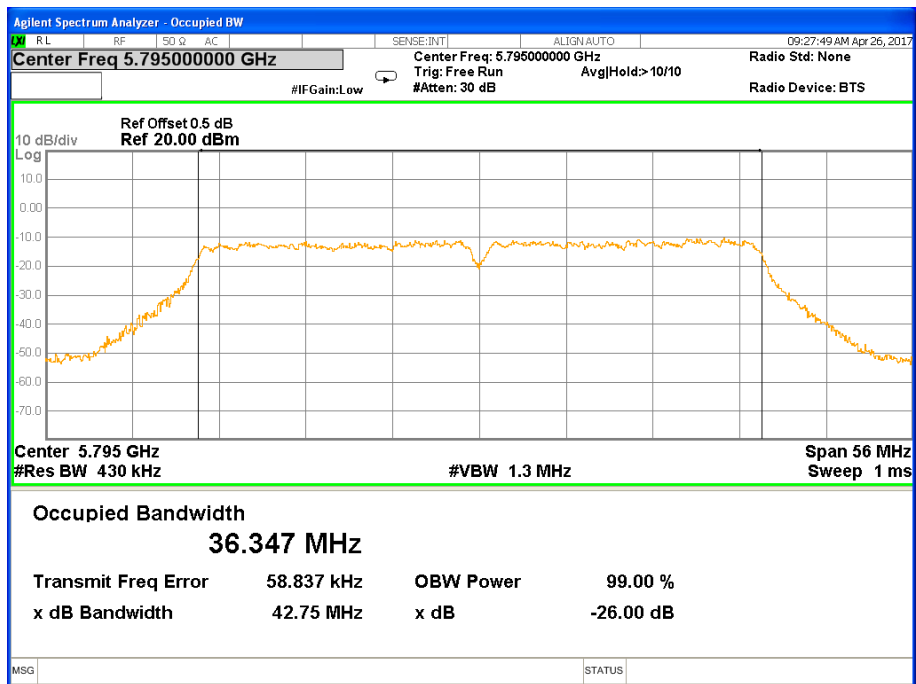

26 dB &99% Bandwidth 802.11ac(HT40) Channel 159