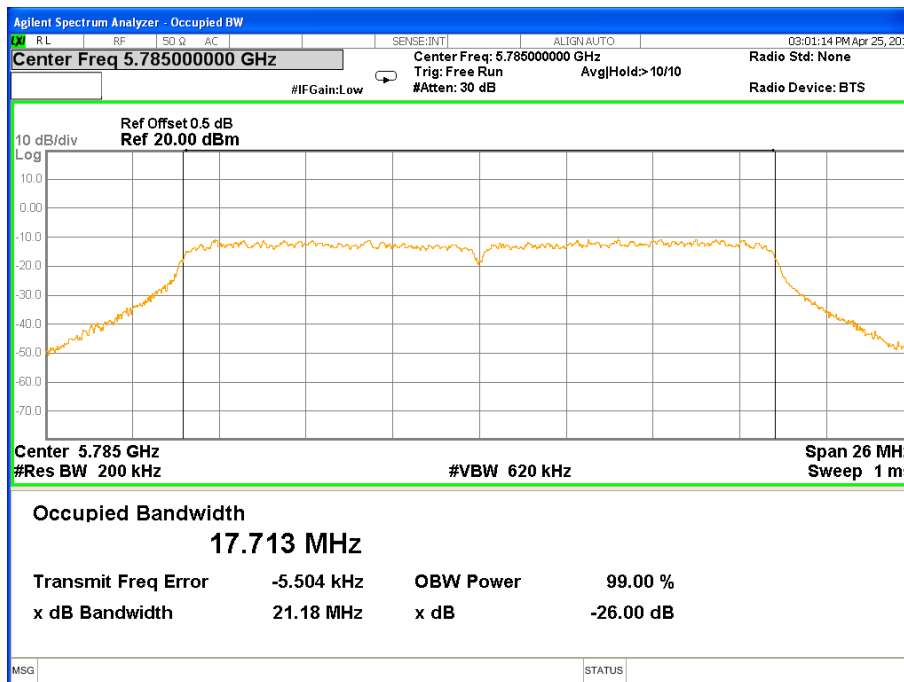

26 dB &99% Bandwidth 802.11a Channel 157

26 dB & 99% Bandwidth 802.11a Channel 165

Band IV (5.725-5.850GHz) 802.11n(HT20) 26 dB &99% Bandwidth 26 dB &99% Bandwidth 802.11n(HT20) Channel 149

26 dB &99% Bandwidth 802.11n(HT20) Channel 157