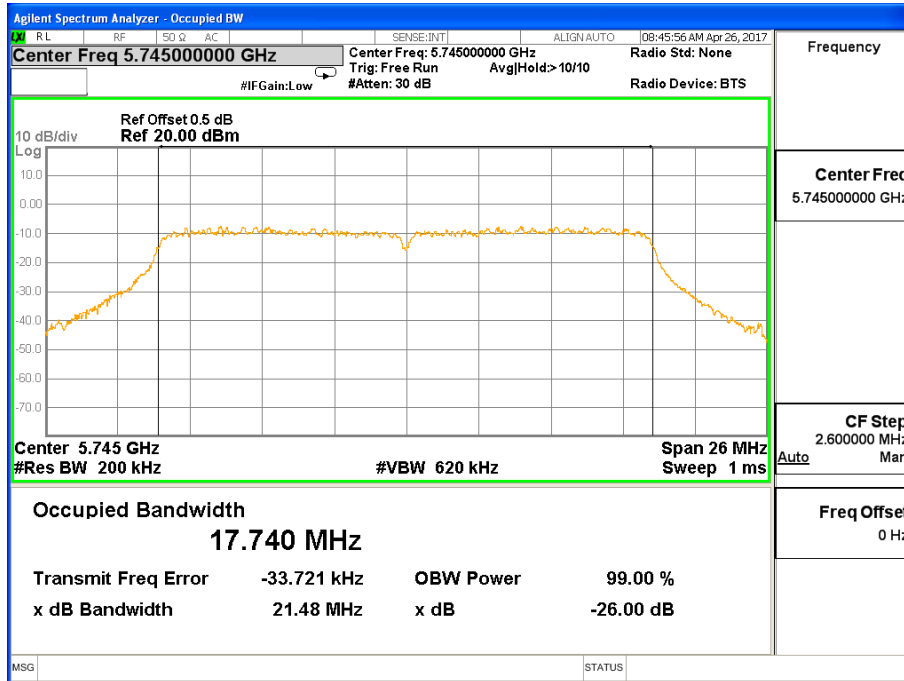

26 dB & 99% Bandwidth 802.11n(HT20) Channel 165

Band IV (5.725-5.850GHz) 802.11n(HT40) 26 dB &99% Bandwidth 26 dB &99% Bandwidth 802.11n(HT40) Channel 151

26 dB &99% Bandwidth 802.11n(HT40) Channel 159

Band IV (5.725-5.850GHz) 802.11ac(HT20) 26 dB &99% Bandwidth 26 dB &99% Bandwidth 802.11ac(HT20) Channel 149