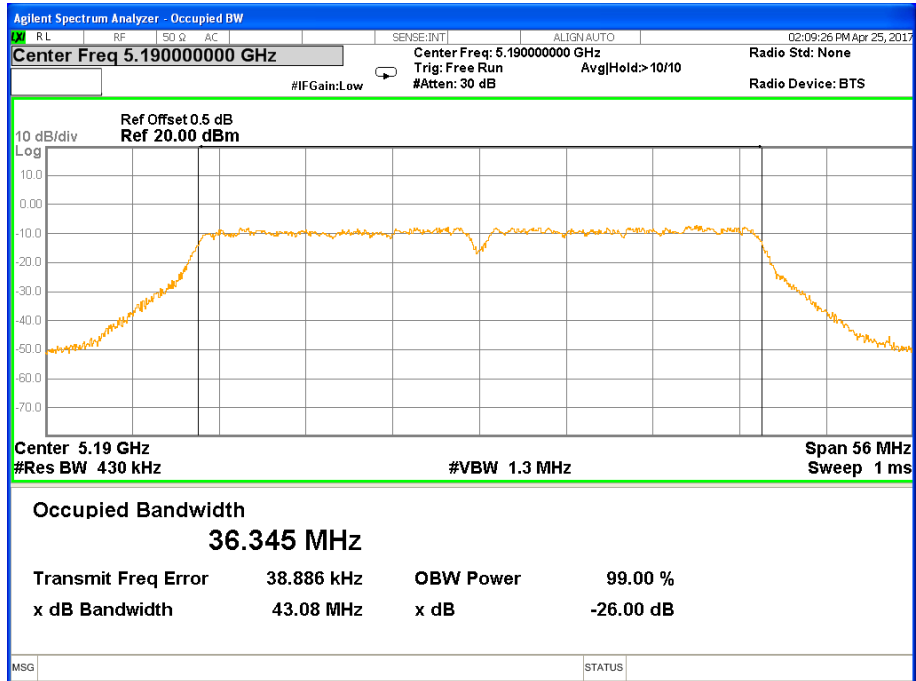

26 dB &99% Bandwidth 802.11ac(HT20) Channel 40

26 dB & 99% Bandwidth 802.11ac(HT20) Channel 48

Band I (5.150-5.250GHz) 802.11ac(HT40) 26 dB &99% Bandwidth 26 dB &99% Bandwidth 802.11ac(HT40) Channel 38

26 dB &99% Bandwidth 802.11ac(HT40) Channel 46