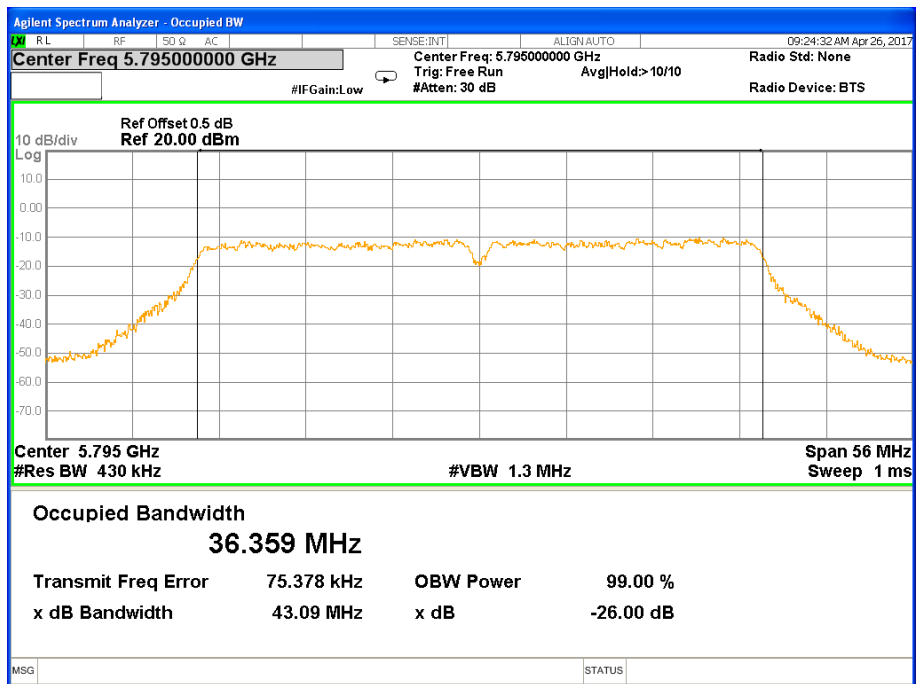

26 dB & 99% Bandwidth 802.11n(HT20) Channel 165

Band IV (5.725-5.850GHz) 802.11n(HT40) 26 dB &99% Bandwidth 26 dB &99% Bandwidth 802.11n(HT40) Channel 151

26 dB &99% Bandwidth 802.11n(HT40) Channel 159

Band IV (5.725-5.850GHz) 802.11ac(HT20) 26 dB &99% Bandwidth 26 dB &99% Bandwidth 802.11ac(HT20) Channel 149