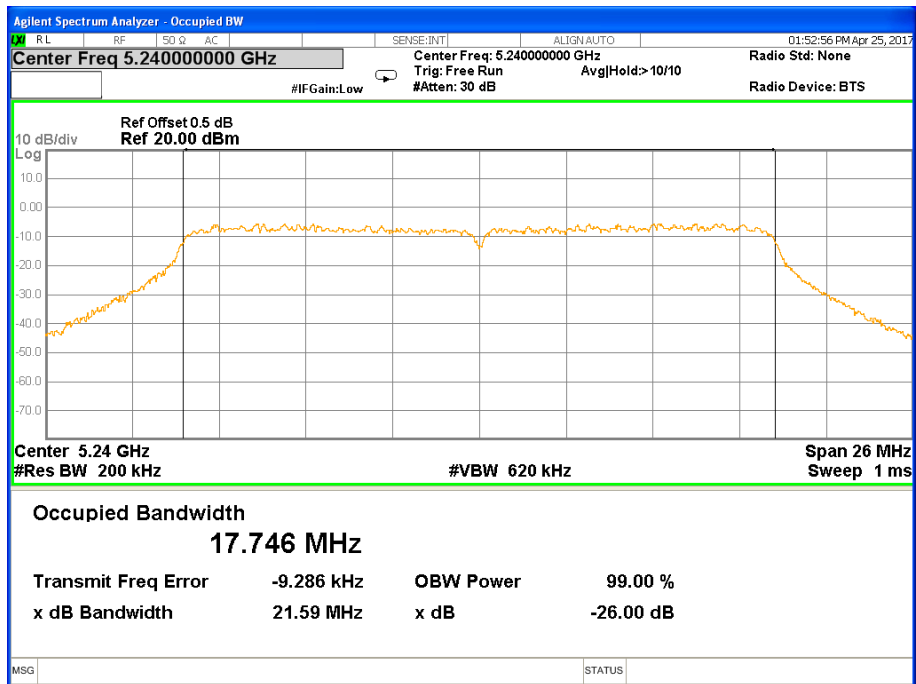

26 dB & 99% Bandwidth 802.11ac(HT20) Channel 48