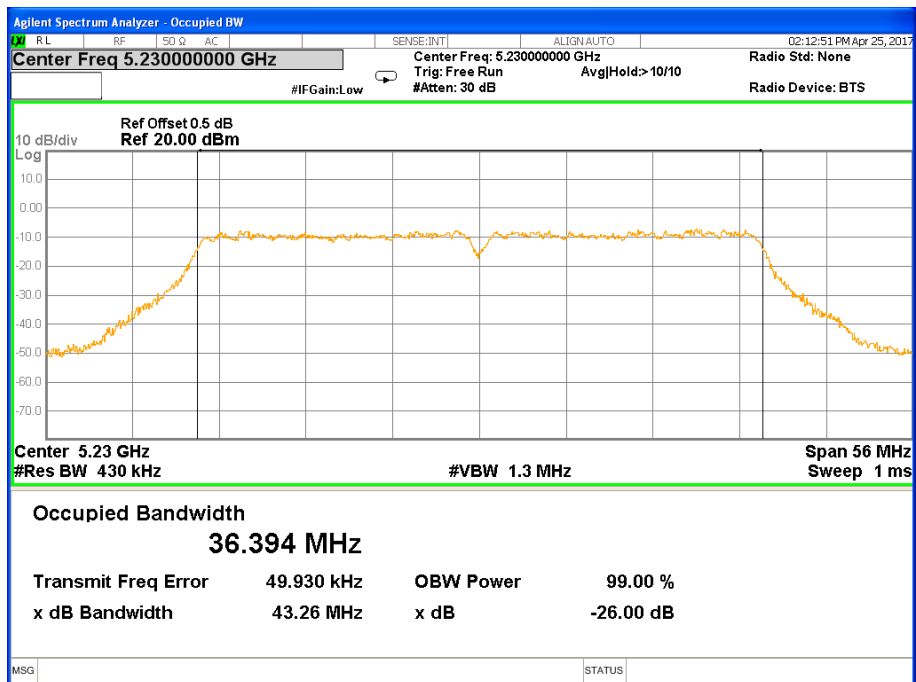

26 dB &99% Bandwidth 802.11ac(HT20) Channel 40

26 dB & 99% Bandwidth 802.11ac(HT20) Channel 48

Band I (5.150-5.250GHz) 802.11ac(HT40) 26 dB &99% Bandwidth 26 dB &99% Bandwidth 802.11ac(HT40) Channel 38

26 dB &99% Bandwidth 802.11ac(HT40) Channel 46