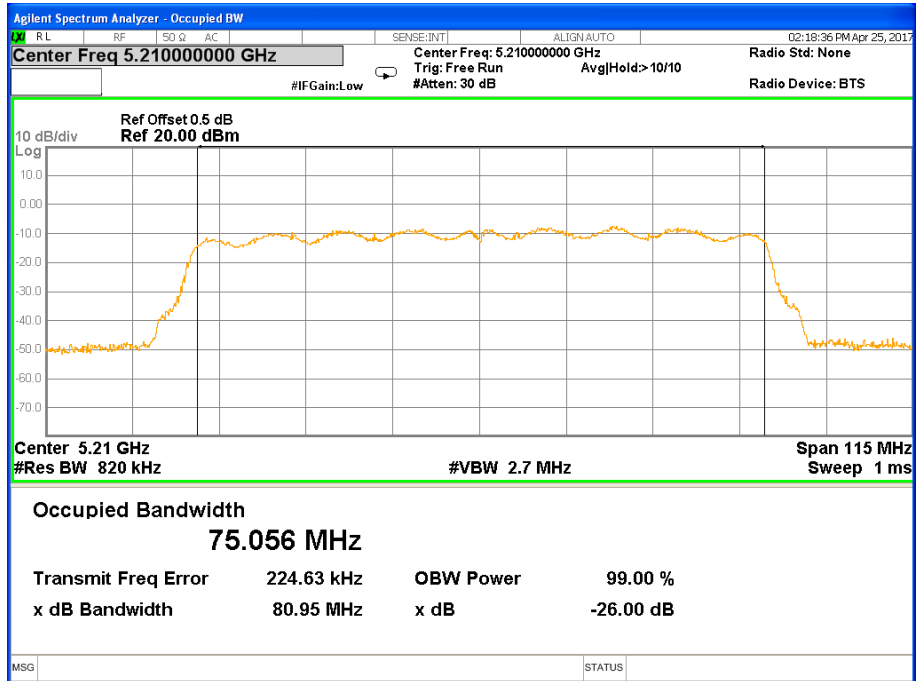

Band I (5.150-5.250GHz) 802.11ac(HT80) 26 dB &99% Bandwidth 26 dB &99% Bandwidth 802.11ac(HT80) Channel 42