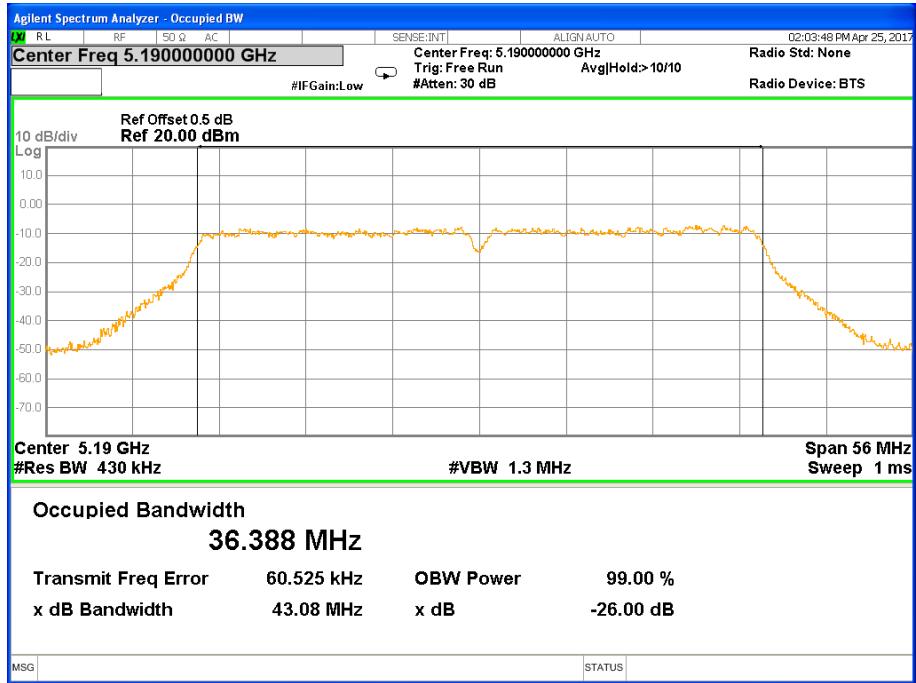

Band I (5.150-5.250GHz) 802.11n(HT40) 26 dB &99% Bandwidth
26 dB &99% Bandwidth 802.11n(HT40) Channel 38