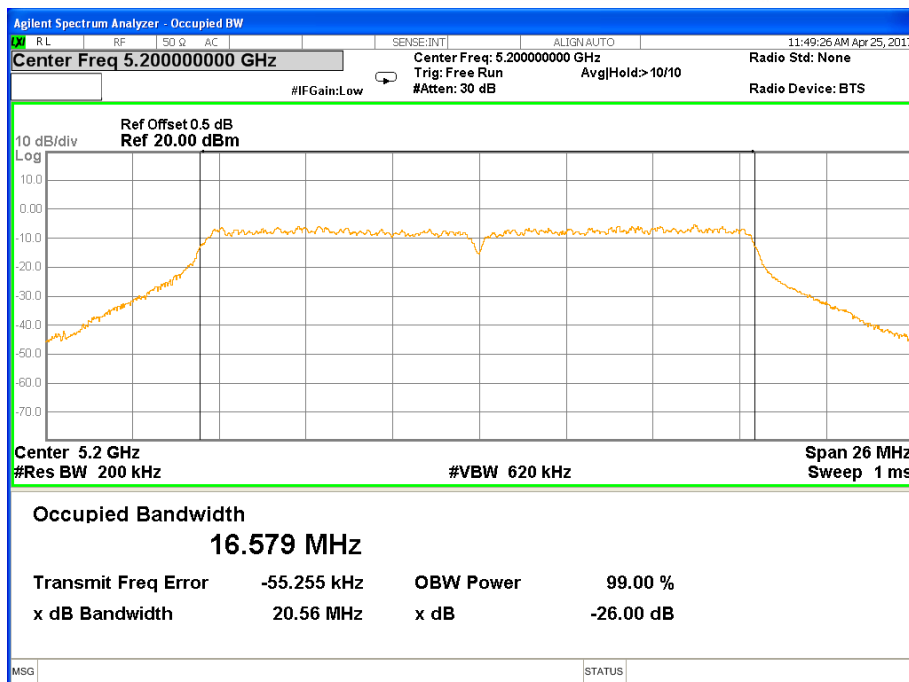

26 dB &99% Bandwidth 802.11a Channel 40

26 dB & 99% Bandwidth 802.11a Channel 48

Band I (5.150-5.250GHz) 802.11n(HT20) 26 dB &99% Bandwidth 26 dB &99% Bandwidth 802.11n(HT20) Channel 36

26 dB &99% Bandwidth 802.11n(HT20) Channel 40