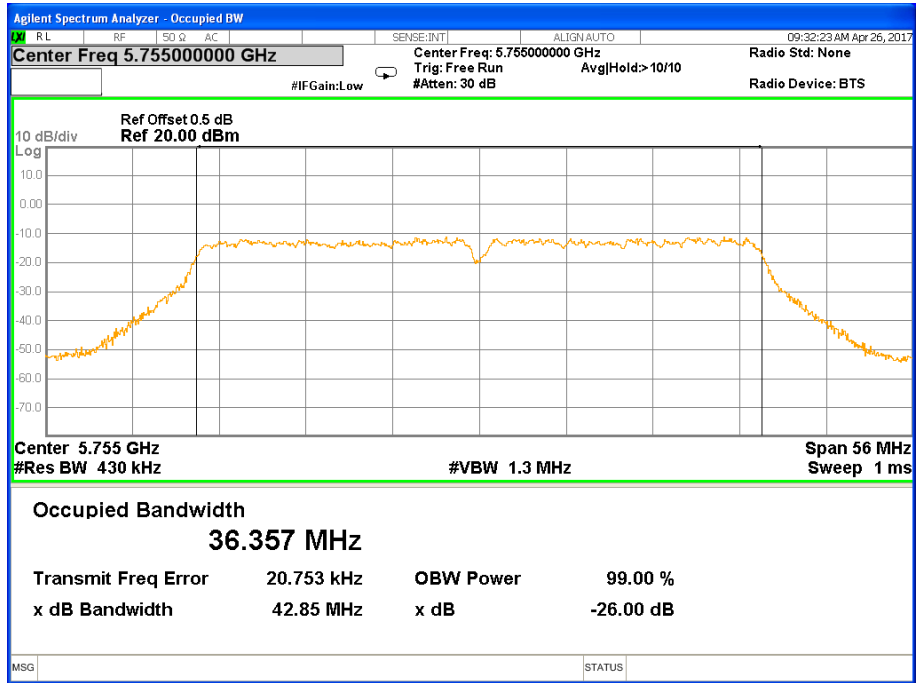

26 dB &99% Bandwidth 802.11ac(HT20) Channel 157

26 dB & 99% Bandwidth 802.11ac(HT20) Channel 165

Band IV (5.725-5.850GHz) 802.11ac(HT40) 26 dB &99% Bandwidth 26 dB &99% Bandwidth 802.11ac(HT40) Channel 151