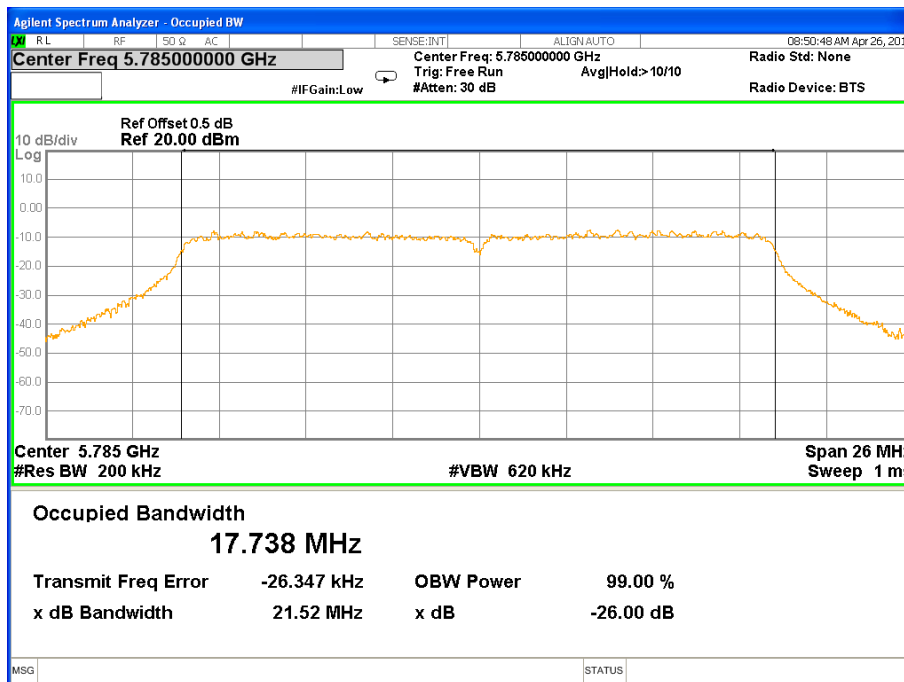

26 dB &99% Bandwidth 802.11ac(HT20) Channel 157