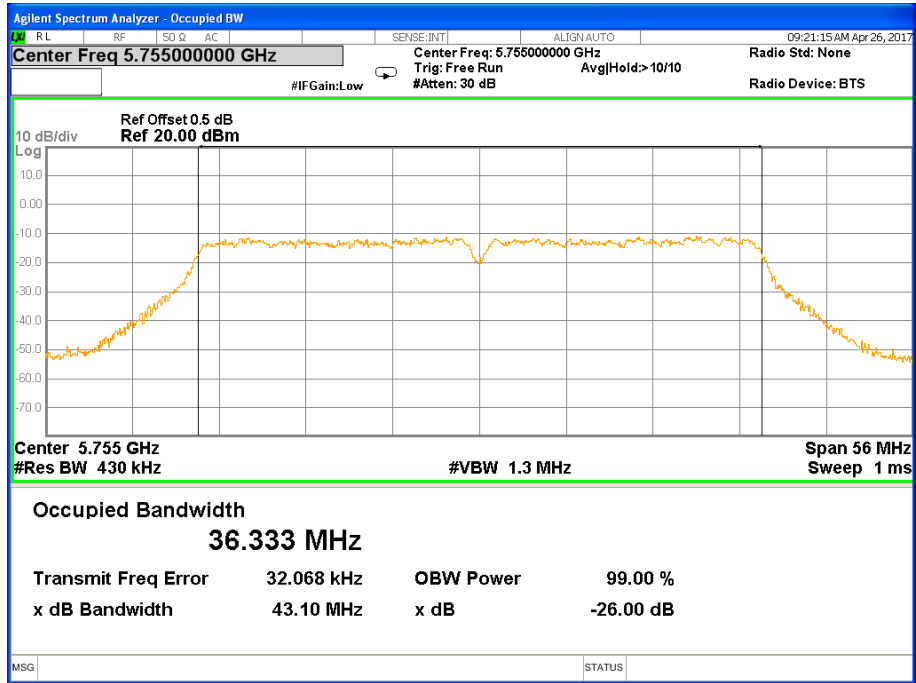

Band IV (5.725-5.850GHz) 802.11n(HT40) 26 dB &99% Bandwidth 26 dB &99% Bandwidth 802.11n(HT40) Channel 151