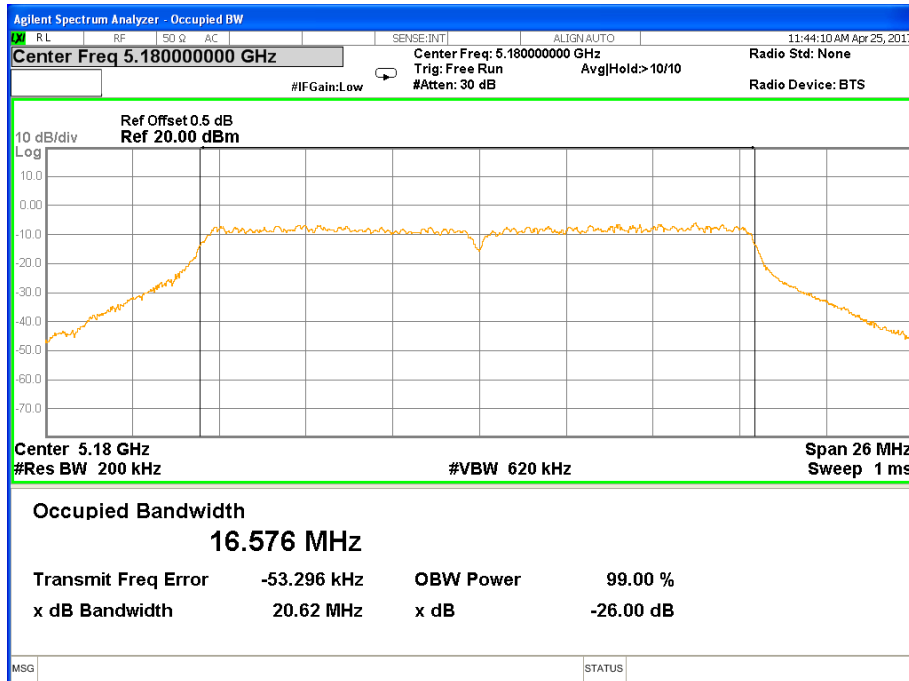

Band I (5.150-5.250GHz) 802.11a 26 dB &99% Bandwidth 26 dB &99% Bandwidth 802.11a Channel 36