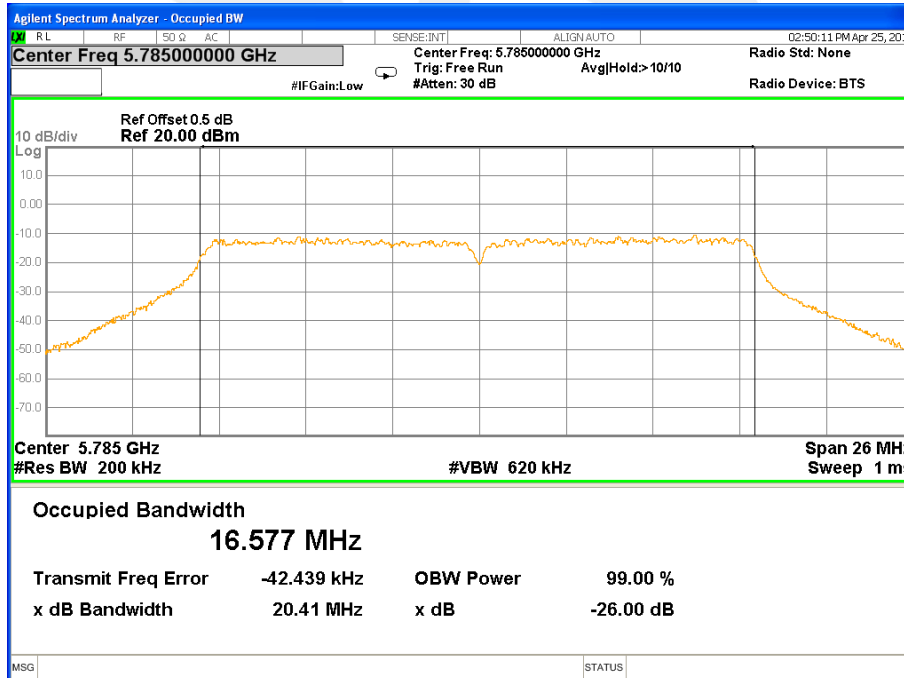

26 dB &99% Bandwidth 802.11a Channel 157