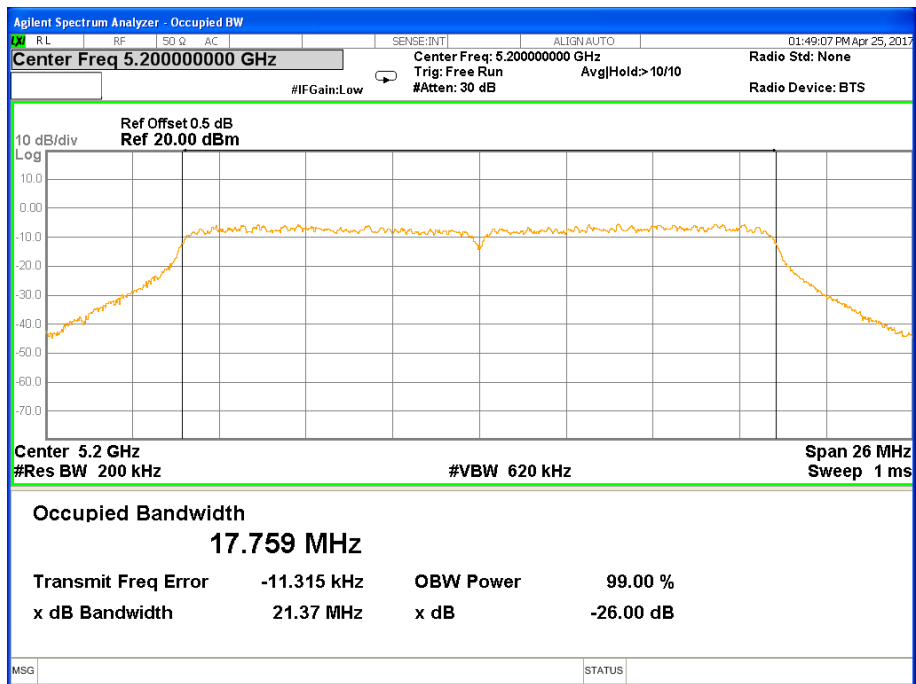

26 dB &99% Bandwidth 802.11ac(HT20) Channel 40