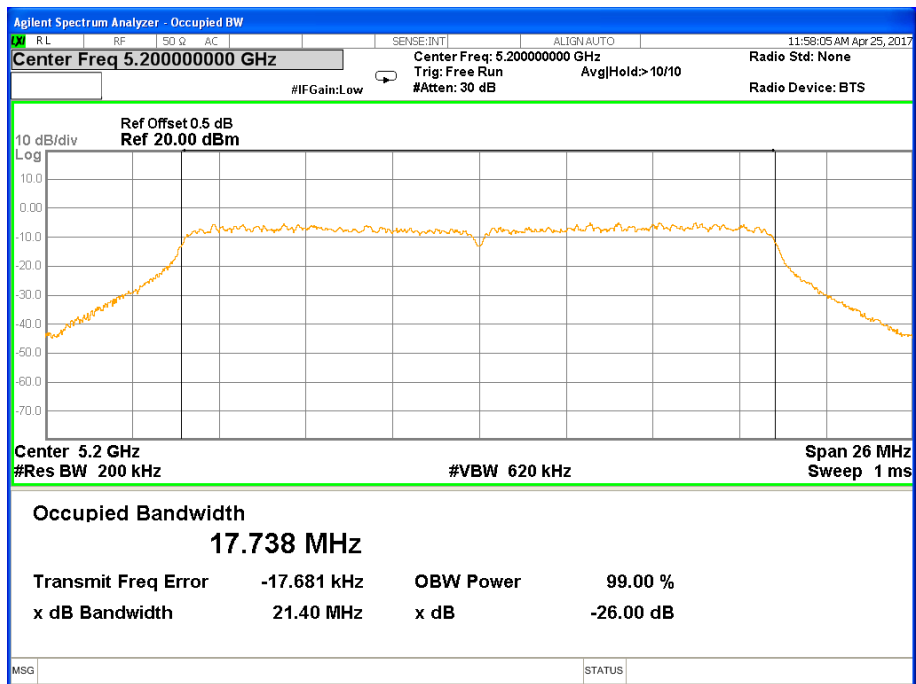

26 dB &99% Bandwidth 802.11a Channel 40

26 dB & 99% Bandwidth 802.11a Channel 48

Band I (5.150-5.250GHz) 802.11n(HT20) 26 dB &99% Bandwidth 26 dB &99% Bandwidth 802.11n(HT20) Channel 36

26 dB &99% Bandwidth 802.11n(HT20) Channel 40