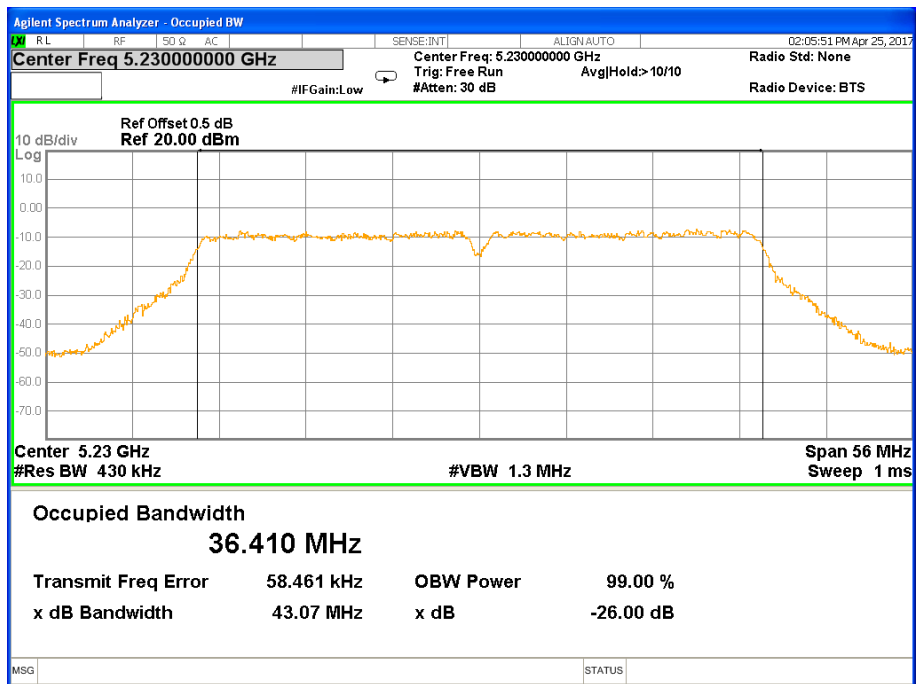

26 dB &99% Bandwidth 802.11n(HT20) Channel 48

Band I (5.150-5.250GHz) 802.11n(HT40) 26 dB &99% Bandwidth
26 dB &99% Bandwidth 802.11n(HT40) Channel 38

26 dB &99% Bandwidth 802.11n(HT40) Channel 46

Band I (5.150-5.250GHz) 802.11ac(HT20) 26 dB &99% Bandwidth 26 dB &99% Bandwidth 802.11ac(HT20) Channel 36