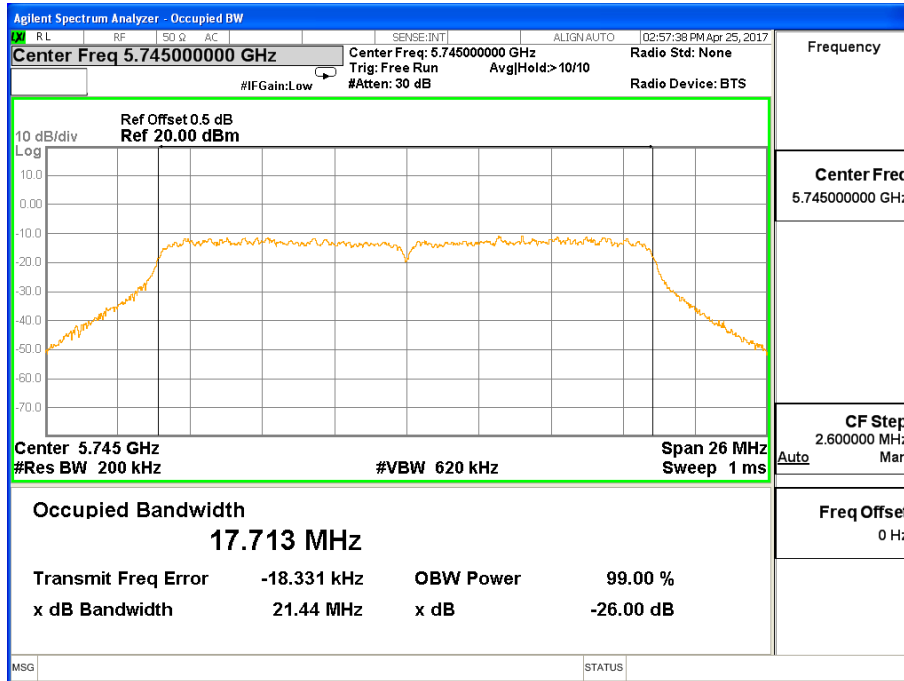

26 dB &99% Bandwidth 802.11a Channel 157

26 dB & 99% Bandwidth 802.11a Channel 165

Band IV (5.725-5.850GHz) 802.11n(HT20) 26 dB &99% Bandwidth 26 dB &99% Bandwidth 802.11n(HT20) Channel 149

26 dB &99% Bandwidth 802.11n(HT20) Channel 157