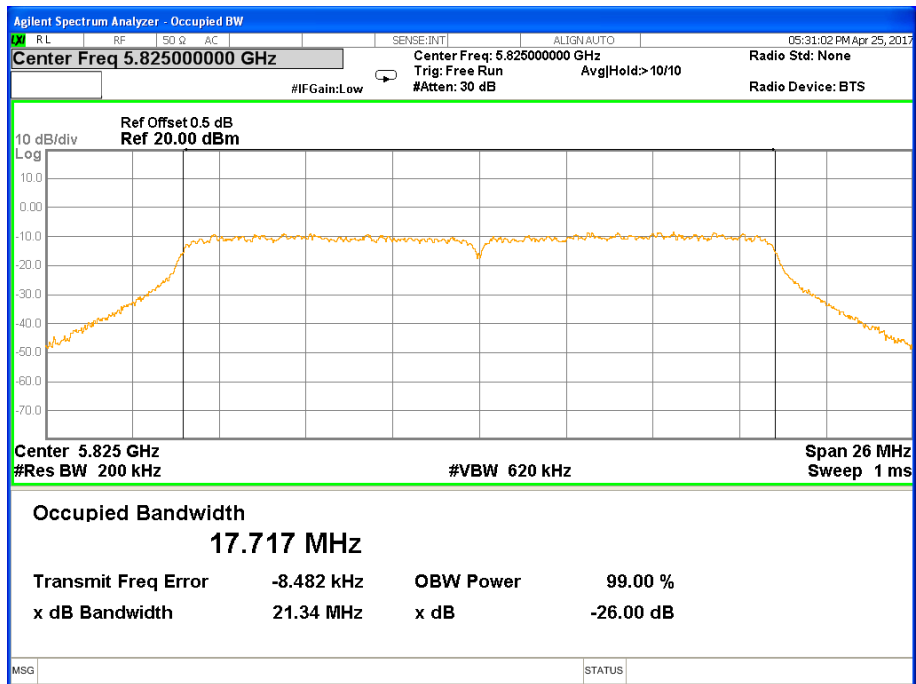

26 dB & 99% Bandwidth 802.11n(HT20) Channel 165