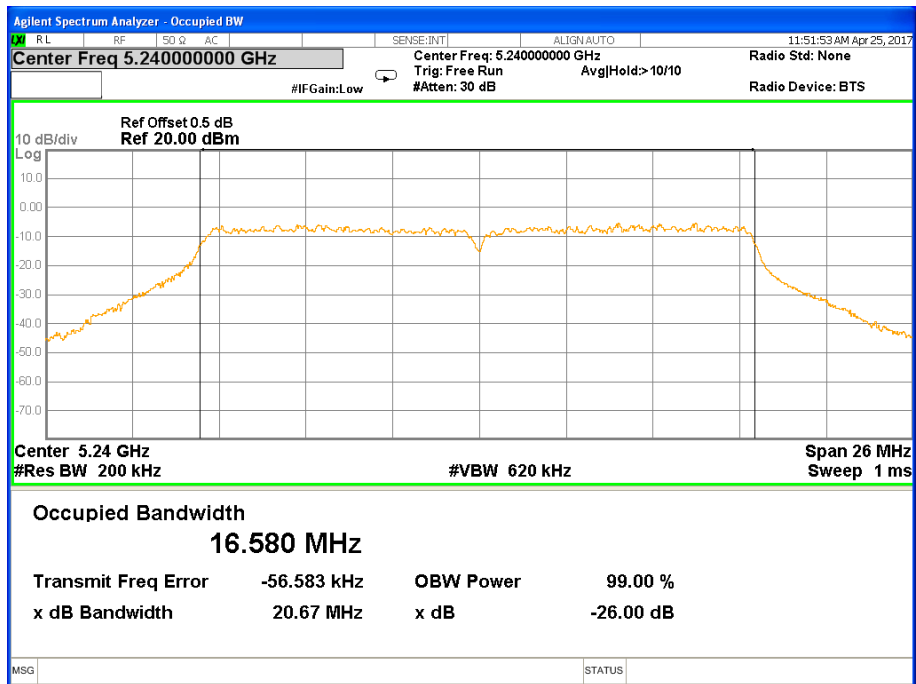

26 dB & 99% Bandwidth 802.11a Channel 48