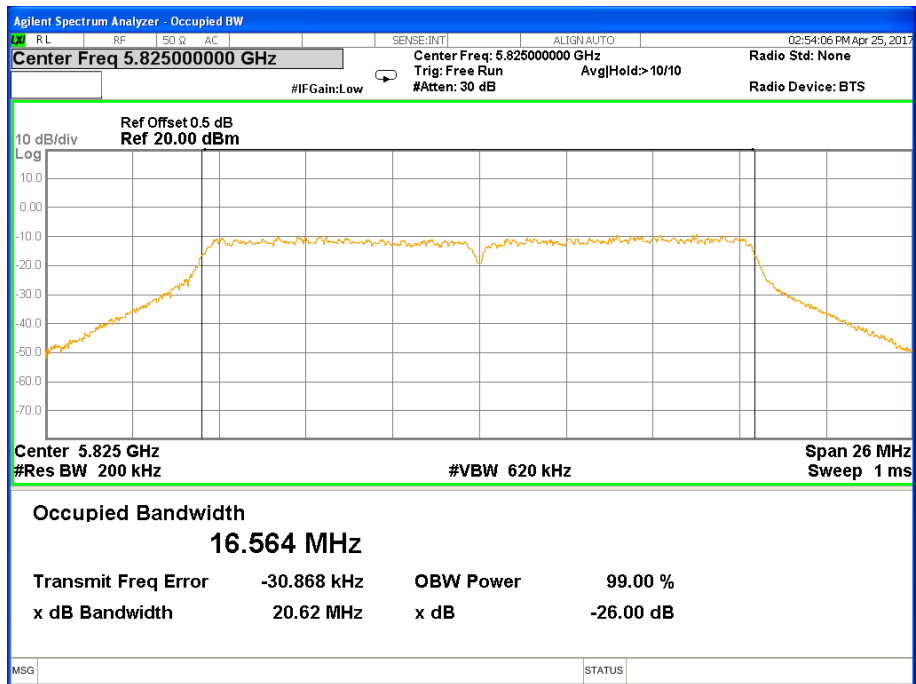

26 dB & 99% Bandwidth 802.11a Channel 165