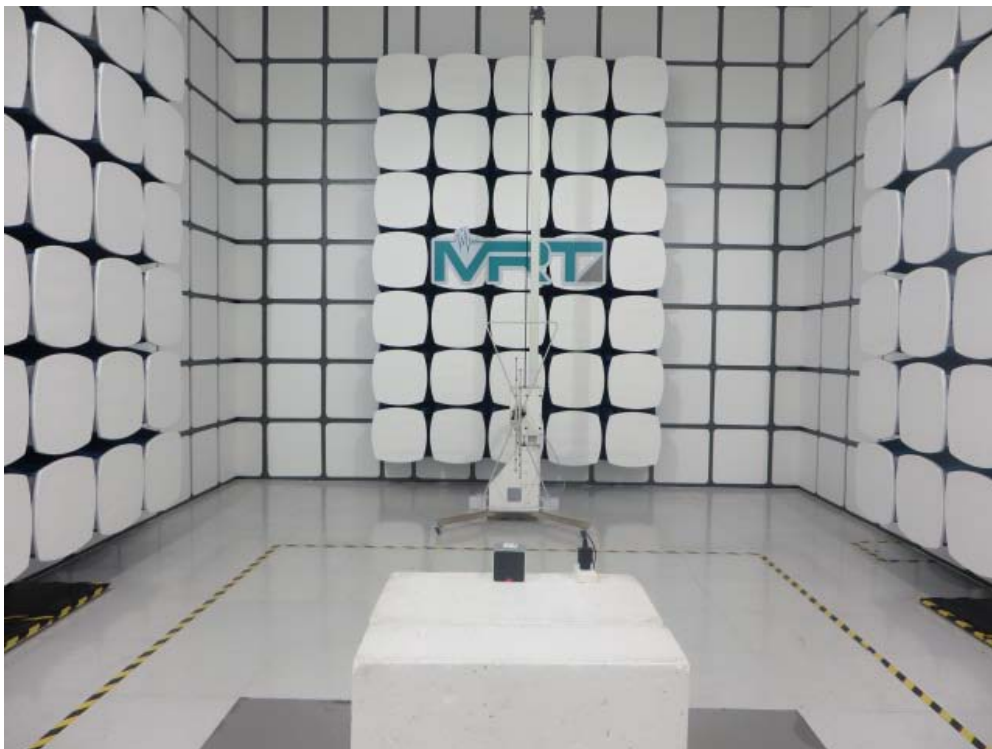

Test Setup Photo

Description: Front View of the Conducted Emission Test Setup

Description: Back View of the Conducted Emission Test Setup

Description: Radiated Emission Test Setup for 9kHz ~ 30MHz

Description: Radiated Emission Test Setup for 30MHz ~ 1GHz

Description: Radiated Emission Test Setup for 1GHz ~ 18GHz

Description: Radiated Emission Test Setup for 18GHz ~ 25GHz