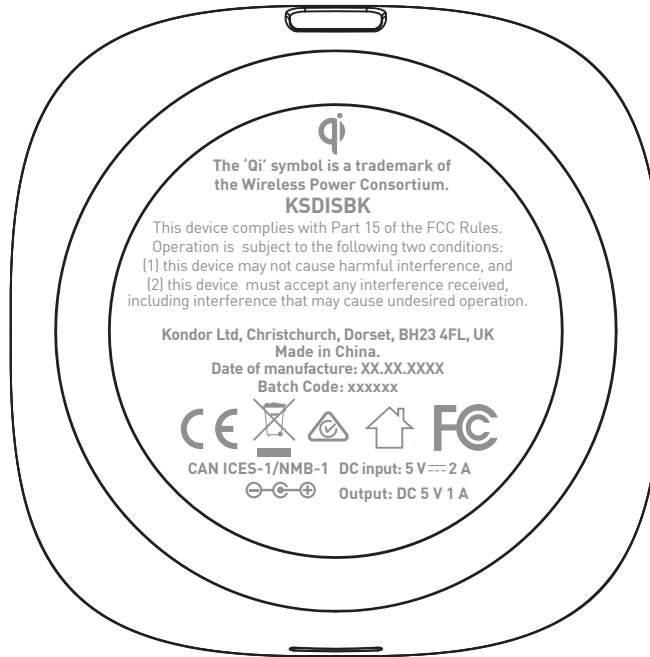

District Bluetooth Headphones

District Wireless Qi Pad

SCREEN PRINT

Color

印色 : Pantone 877C

FCC ID: 2ADFF-KSDISBK
IC: 23562-KSDISBK