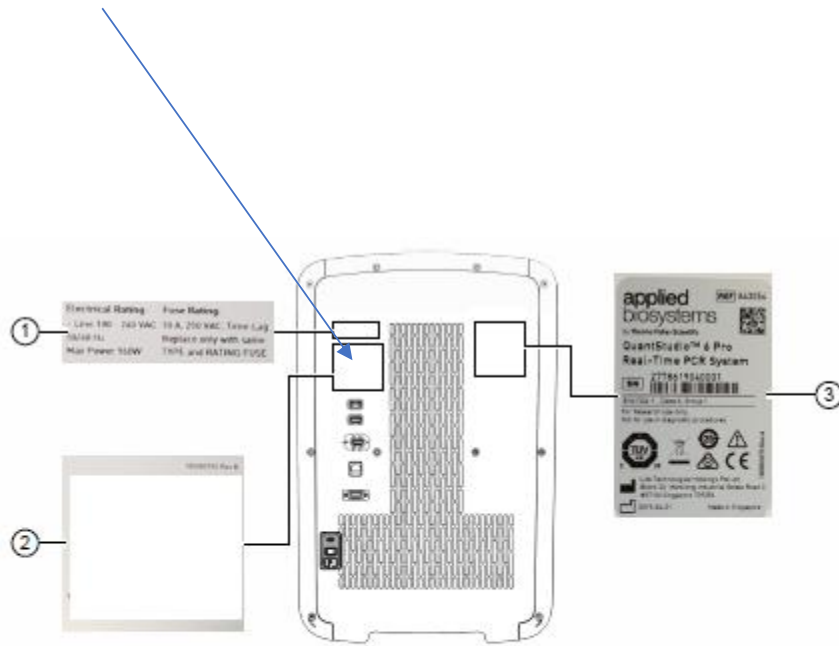

Contains FCC ID: 2ADEZMRM102A
Contains IC: 12442A-QS6N7PRO
ICES-3 (A)/NMB-3(A)

Figure 12 Labels on the back of the instrument

- ① Electrical rating label
- ② RFID label
- ③ Safety label