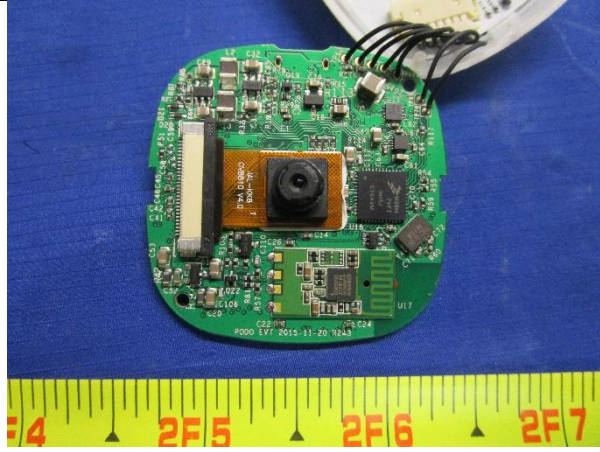

6.5 EUT Photos - Internal

EUT – Open Case View

EUT – Battery – Top View

EUT – Battery – Bottom View

EUT – Battery – Label View

EUT – Main Assembly – Rear View

EUT – Main Assembly – Front View

EUT – Main Board – Front View

EUT – Main Board – Rear View

EUT – Main Board – Label View

EUT – LED Board – Front View

EUT – LED Board – Rear Side

EUT – LED Board – Label View 1

EUT – LED Board – Label View 2