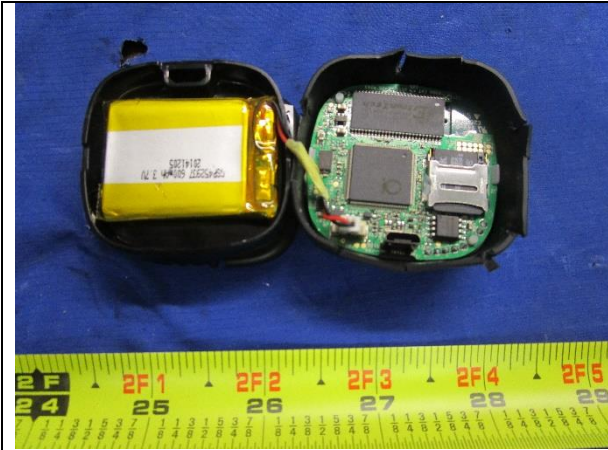

6.5 EUT Photos - Internal

EUT – Open Case View

EUT – Battery – Top View

EUT – Battery – Bottom View

EUT – Battery – Label View

EUT – Main Assembly – Rear View

EUT – Main Assembly – Front View

EUT – Main Board – Front View

EUT – Main Board – Rear View

EUT – Main Board – Label View

EUT – LED Board – Front View

EUT – LED Board – Rear Side

EUT – LED Board – Label View 1

EUT – LED Board – Label View 2