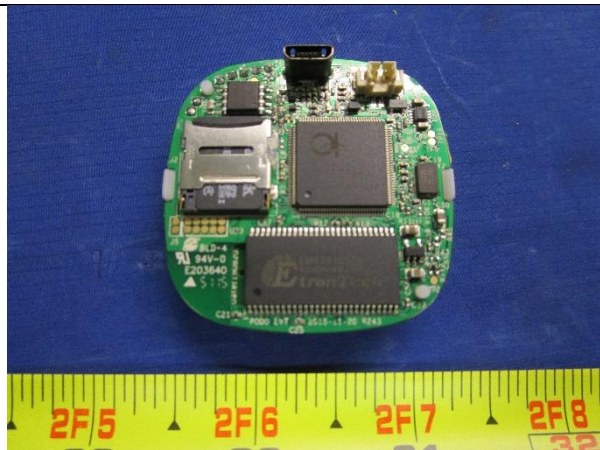

6.5 EUT Photos - Internal

EUT – Open Case View

EUT – Battery – Top View

EUT – Battery – Bottom View

EUT – Battery – Label View

EUT – Main Assembly – Rear View

EUT – Main Assembly – Front View

EUT – Main Board – Front View

EUT – Main Board – Rear View

EUT – Main Board – Label View

EUT – LED Board – Front View

EUT – LED Board – Rear Side

EUT – LED Board – Label View 1

EUT – LED Board – Label View 2