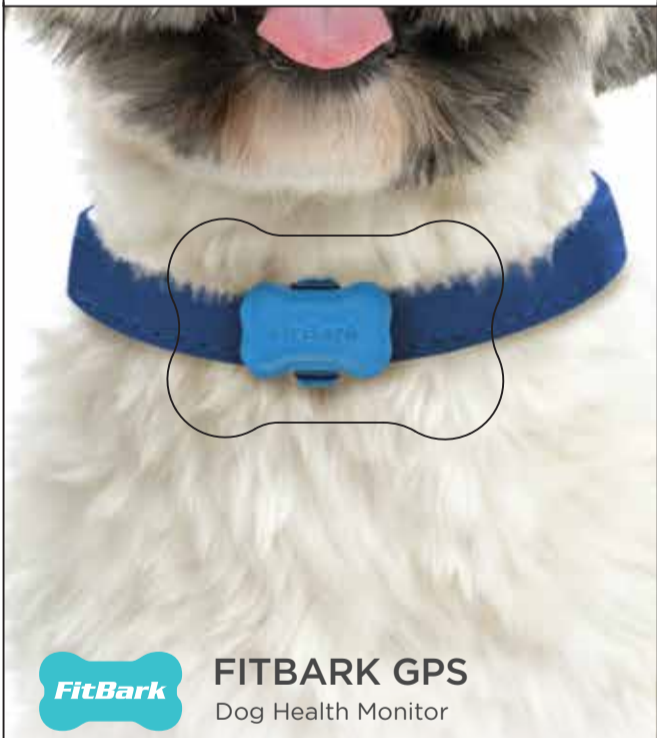

In the Box
 GPS Health Monitor
 2 Black Covers
 Collar Attachments
 USB Charging Cable
 Quick Start Guide

ANIMAL HEALTH
CORRIDOR
 WI-FI
 Bluetooth

Visit fitbark.com for a list of compatible iOS and Android devices
 Requires subscription plan
 Nationwide LTE Coverage

- LIGHT, RUGGED AND WATERPROOF**
 Fits dogs of any size. Additional colored covers sold separately.
- BATTERY LASTS WEEKS**
 Worry less about recharging and more about bonding with your pup!
- KEEP AN EYE ON MEDICAL ISSUES**
 Monitor mobility, anxiety and skin diseases through changes in behavior and sleep habits.
- GET ACTIVE WITH YOUR DOG!**
 Link your Apple Watch, Fitbit or Google Fit device and chart progress side by side.
- MONITOR ACTIVITY & SLEEP 24/7**
 Track activity, sleep quality, distance, calories burned and overall health and behavior.
- TRACK LOCATION WITH GPS & WI-FI**
 Get an alert when your pup leaves a safe zone and peace of mind with live tracking.

FitBark
 FITBARK GPS
 Healthy Together

FitBark **FITBARK GPS**
 Dog Health Monitor

- Wi-Fi Safe Zone Alerts
- Live GPS Tracking
- Activity 24/7
- Sleep Quality
- Distance
- Calories
- Waterproof
- Battery Lasts Weeks