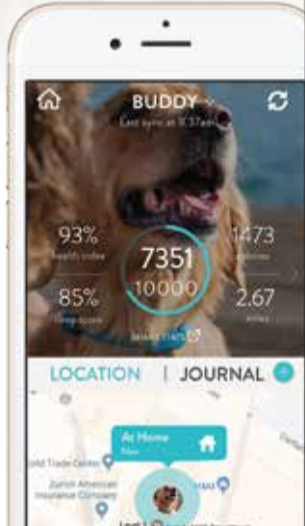

In the Box
 GPS Health Monitor
 2 Black Covers
 Collar Attachments
 USB Charging Cable
 Quick Start Guide

ANIMAL HEALTH
CORRIDOR
 WI-FI
 Bluetooth

Visit fitbark.com for a list of compatible iOS and Android devices
 Requires subscription plan
 Nationwide LTE Coverage

- LIGHT, RUGGED AND WATERPROOF**
 Fits dogs of any size. Additional colored covers sold separately.
- BATTERY LASTS WEEKS**
 Worry less about recharging and more about bonding with your pup!
- KEEP AN EYE ON MEDICAL ISSUES**
 Monitor mobility, anxiety and skin diseases through changes in behavior and sleep habits.
- GET ACTIVE WITH YOUR DOG!**
 Link your Apple Watch, Fitbit or Google Fit device and chart progress side by side.
- MONITOR ACTIVITY & SLEEP 24/7**
 Track activity, sleep quality, distance, calories burned and overall health and behavior.
- TRACK LOCATION WITH GPS & WI-FI**
 Get an alert when your pup leaves a safe zone and peace of mind with live tracking.

FitBark
 FITBARK GPS
 Healthy Together

FitBark **FITBARK GPS**
 Dog Health Monitor

- Wi-Fi Safe Zone Alerts
- Live GPS Tracking
- Activity 24/7
- Sleep Quality
- Distance
- Calories
- Waterproof
- Battery Lasts Weeks