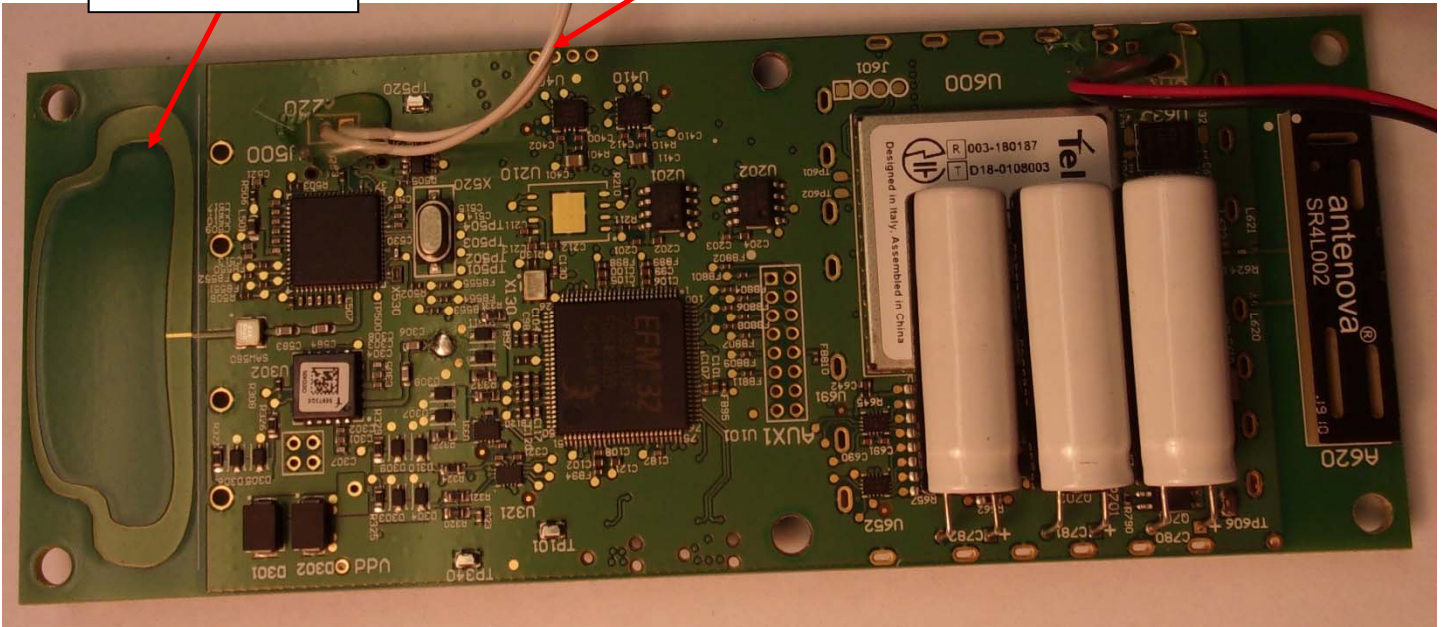

2ADEPCMUE6-B Internal Photos, Total Assembly

2ADEPCMUE6-B Internal Photos, Eterna Manager Board, Side 1

2ADEPCMUE6-B

Internal Photos, Eterna Manager Board, Side 2

Eterna Manager
Antenna

RFID Antenna
Connection

Cellular Antenna

Cellular Modem

2ADEPCMUE6-B Internal Photos, Mote Board

Mote Antenna
Connection

830-00034RevF
SN FU633

2ADEPCMUE6-B Internal Photos, Mote Board