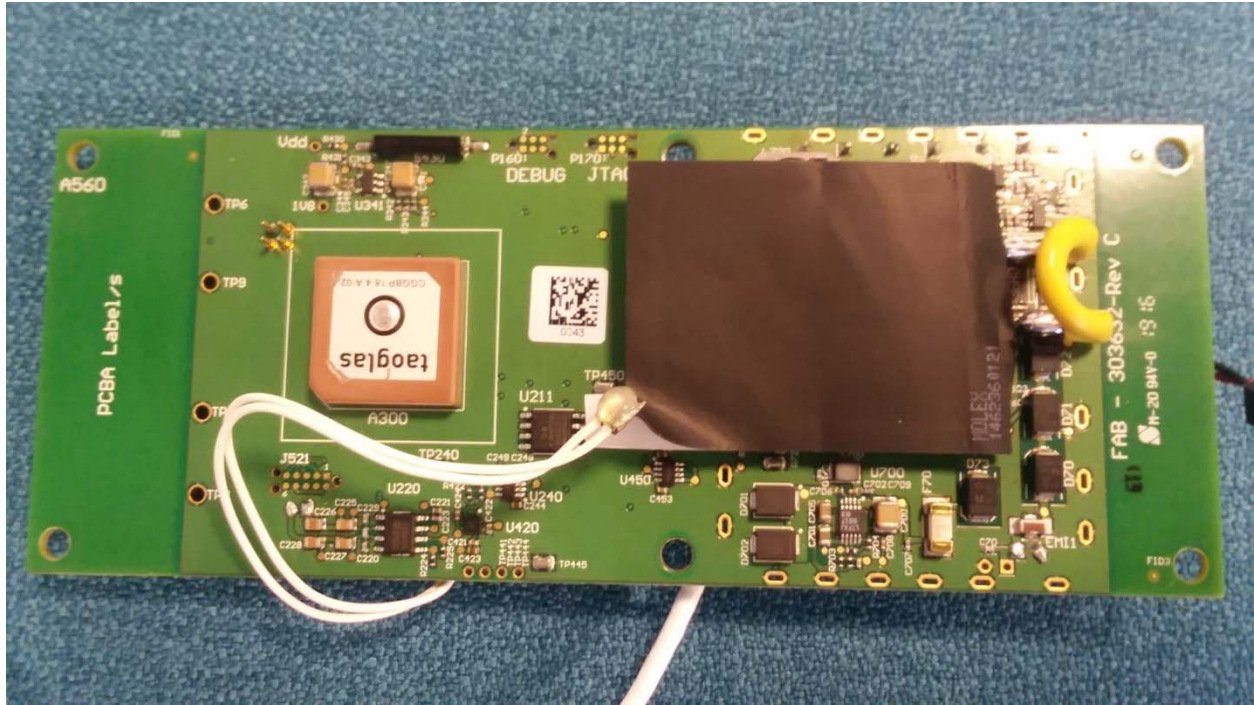

2ADEPCMUE6-B Internal Photos, Total Assembly

2ADEPCMUE6-B Internal Photos, Eterna Manager Board, Side 1

2ADEPCMUE6-B

Internal Photos, Eterna Manager Board, Side 2

Eterna Manager
Antenna

RFID Antenna
Connection

Cellular Antenna

Cellular Modem

2ADEPCMUE6-B Internal Photos, Mote Board

Mote Antenna
Connection

830-00034RevF
SN FU633

2ADEPCMUE6-B Internal Photos, Mote Board