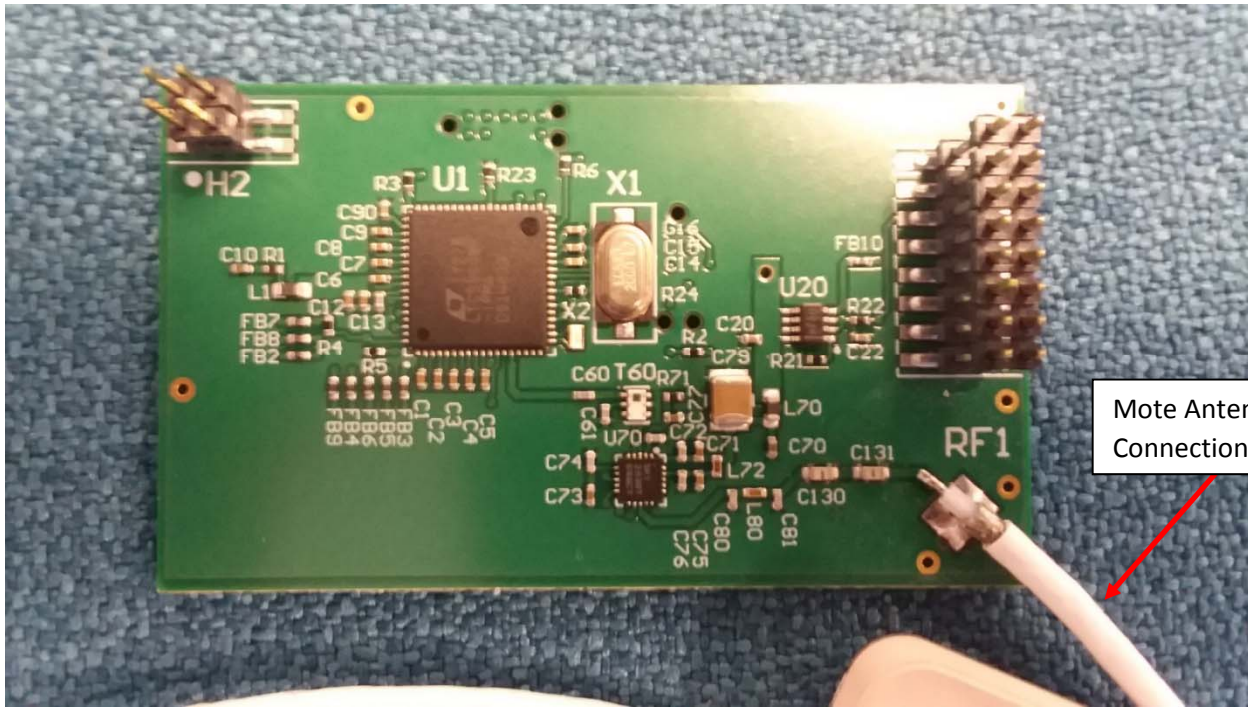

2ADEPCMUE6-B Internal Photos, Total Assembly

2ADEPCMUE6-B Internal Photos, Eterna Manager Board, Side 1

2ADEPCMUE6-B

Internal Photos, Eterna Manager Board, Side 2

Eterna Manager
Antenna

RFID Antenna
Connection

Cellular Antenna

Cellular Modem

2ADEPCMUE6-B Internal Photos, Mote Board

Mote Antenna
Connection

830-00034RevF
SN FU633

2ADEPCMUE6-B Internal Photos, Mote Board