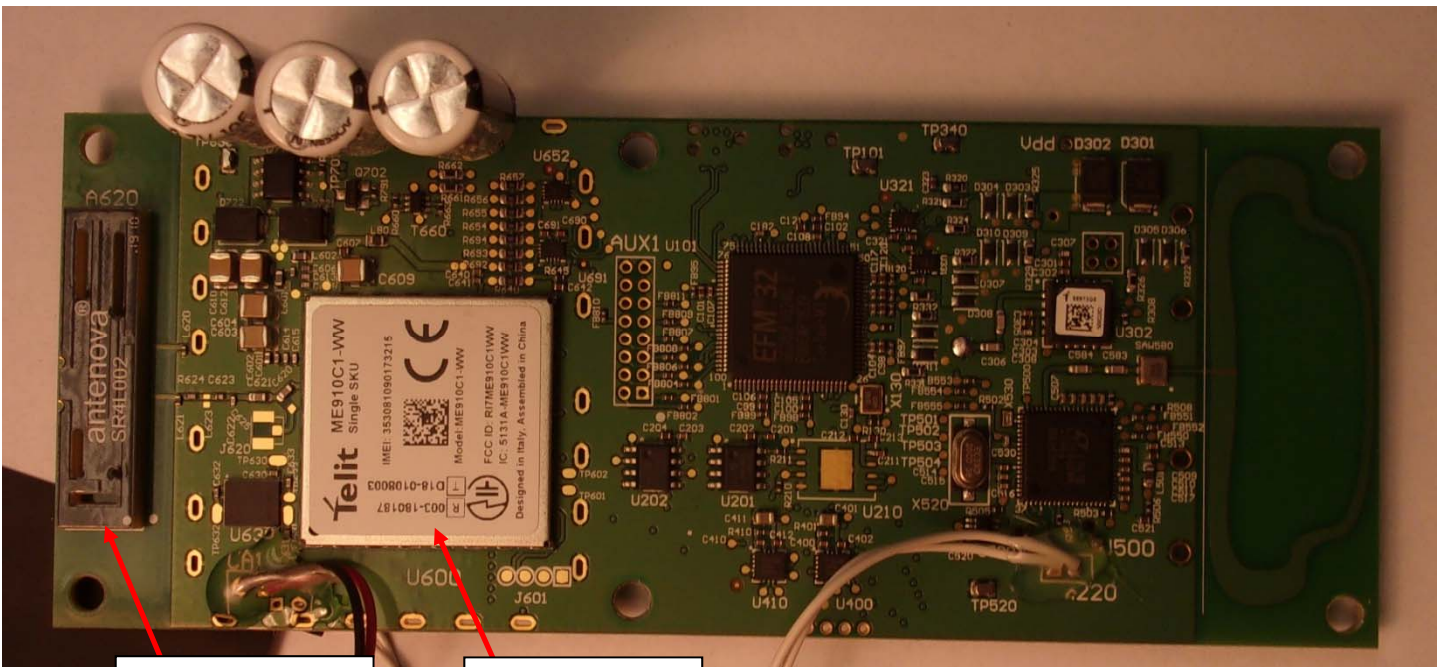

2ADEPCMUE6-B Internal Photos, Total Assembly

2ADEPCMUE6-B Internal Photos, Eterna Manager Board, Side 1

2ADEPCMUE6-B

Internal Photos, Eterna Manager Board, Side 2

Eterna Manager
Antenna

RFID Antenna
Connection

Cellular Antenna

Cellular Modem

2ADEPCMUE6-B Internal Photos, Mote Board

Mote Antenna
Connection

830-00034RevF
SN FU633

2ADEPCMUE6-B Internal Photos, Mote Board