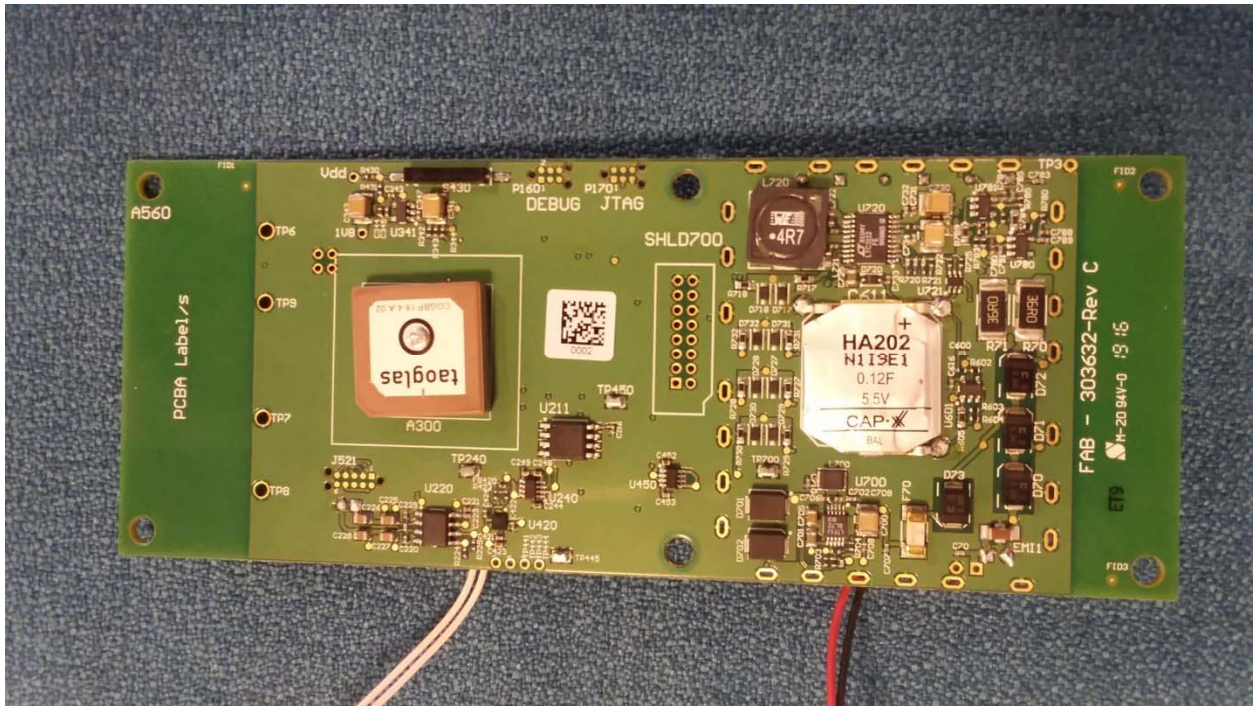

2ADEPCMUE6-B Internal Photos, Total Assembly

2ADEPCMUE6-B Internal Photos, Eterna Manager Board, Side 1

2ADEPCMUE6-B

Internal Photos, Eterna Manager Board, Side 2

Eterna Manager
Antenna

RFID Antenna
Connection

Cellular Antenna

Cellular Modem

2ADEPCMUE6-B Internal Photos, Mote Board

Mote Antenna
Connection

830-00034RevF
SN FU633

2ADEPCMUE6-B Internal Photos, Mote Board