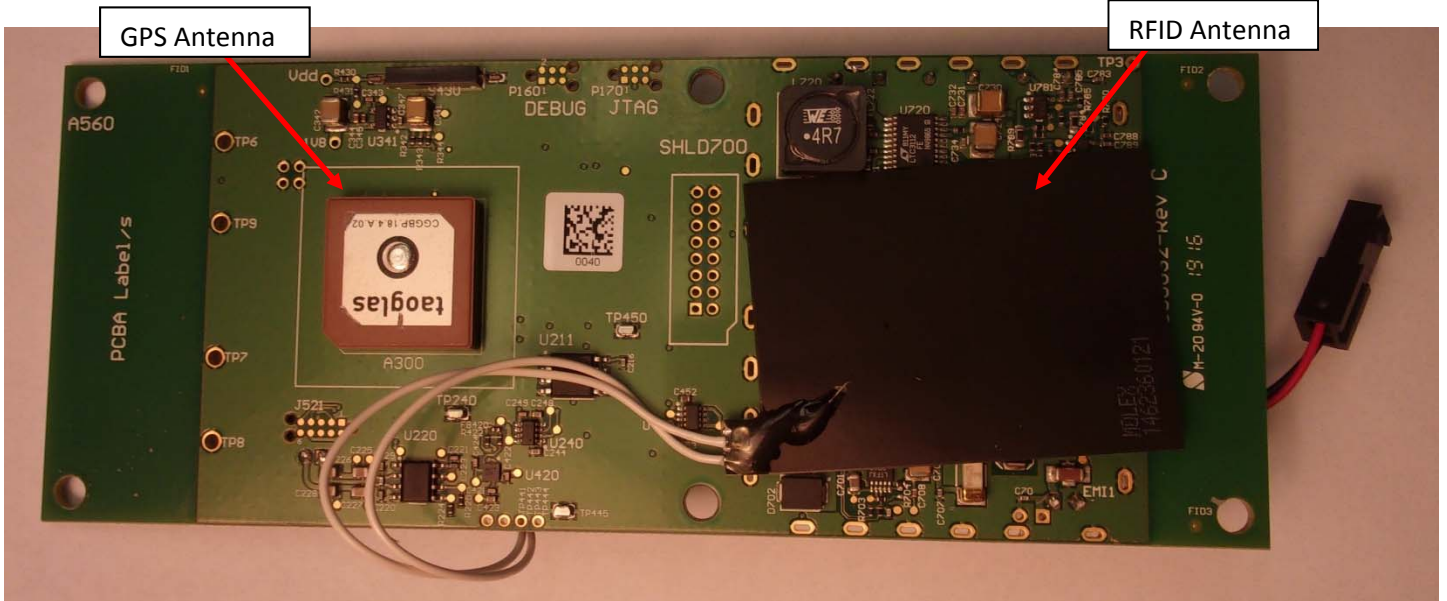

2ADEPCMUE6-B Internal Photos, Total Assembly

2ADEPCMUE6-B Internal Photos, Eterna Manager Board, Side 1

2ADEPCMUE6-B

Internal Photos, Eterna Manager Board, Side 2

Eterna Manager
Antenna

RFID Antenna
Connection

Cellular Antenna

Cellular Modem

2ADEPCMUE6-B Internal Photos, Mote Board

Mote Antenna
Connection

830-00034RevF
SN FU633

2ADEPCMUE6-B Internal Photos, Mote Board