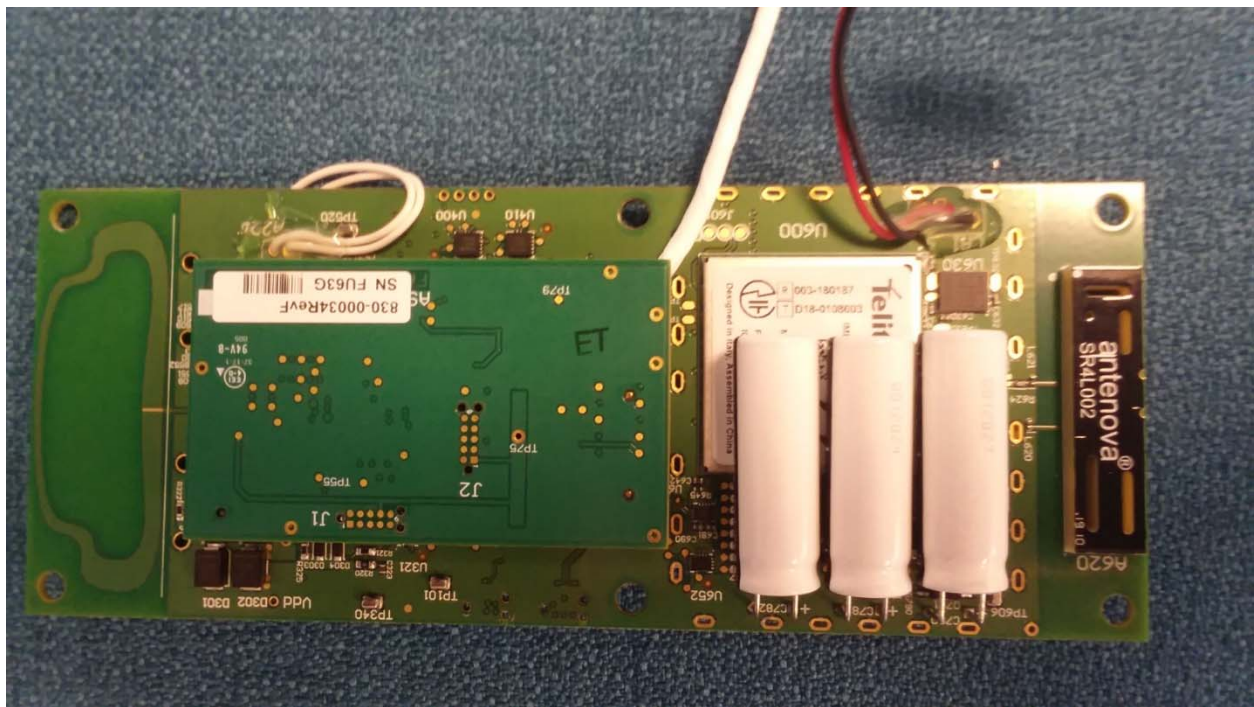

2ADEPCMUE6-B Internal Photos, Total Assembly

2ADEPCMUE6-B Internal Photos, Eterna Manager Board, Side 1

2ADEPCMUE6-B

Internal Photos, Eterna Manager Board, Side 2

Eterna Manager
Antenna

RFID Antenna
Connection

Cellular Antenna

Cellular Modem

2ADEPCMUE6-B Internal Photos, Mote Board

Mote Antenna
Connection

830-00034RevF
SN FU633

2ADEPCMUE6-B Internal Photos, Mote Board