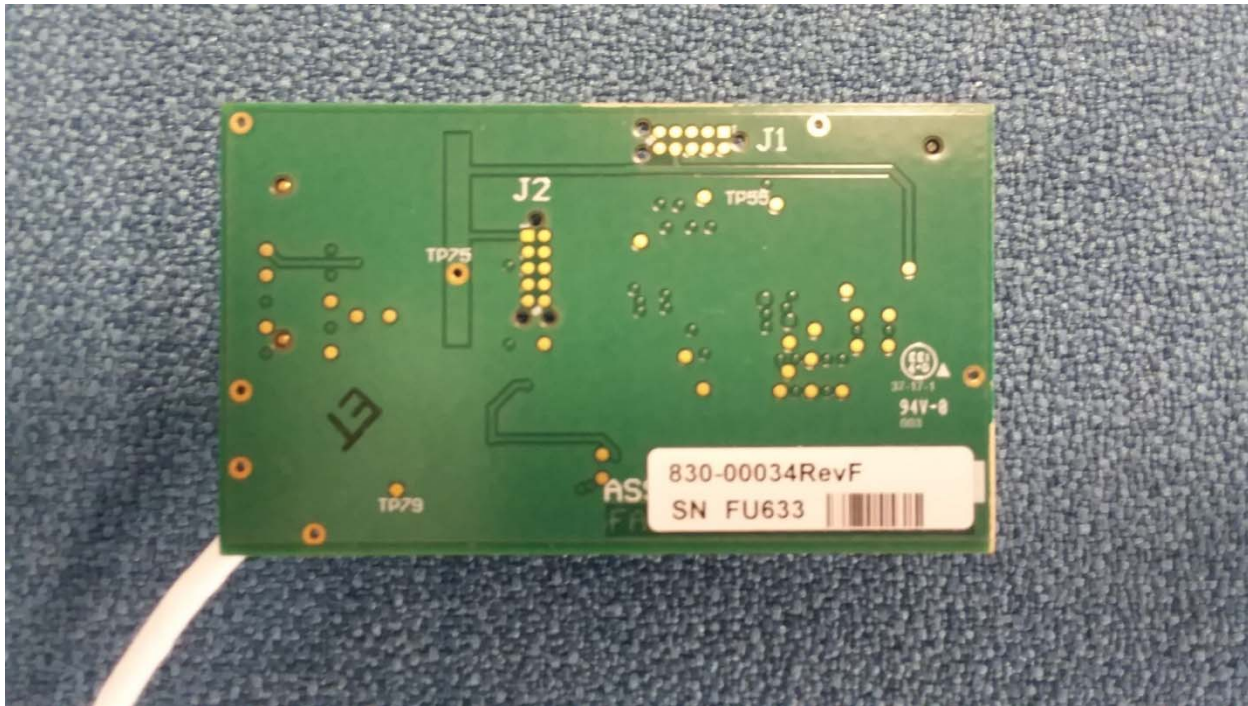

2ADEPCMUE6-B Internal Photos, Total Assembly

2ADEPCMUE6-B Internal Photos, Eterna Manager Board, Side 1

2ADEPCMUE6-B

Internal Photos, Eterna Manager Board, Side 2

Eterna Manager
Antenna

RFID Antenna
Connection

Cellular Antenna

Cellular Modem

2ADEPCMUE6-B Internal Photos, Mote Board

Mote Antenna
Connection

830-00034RevF
SN FU633

2ADEPCMUE6-B Internal Photos, Mote Board