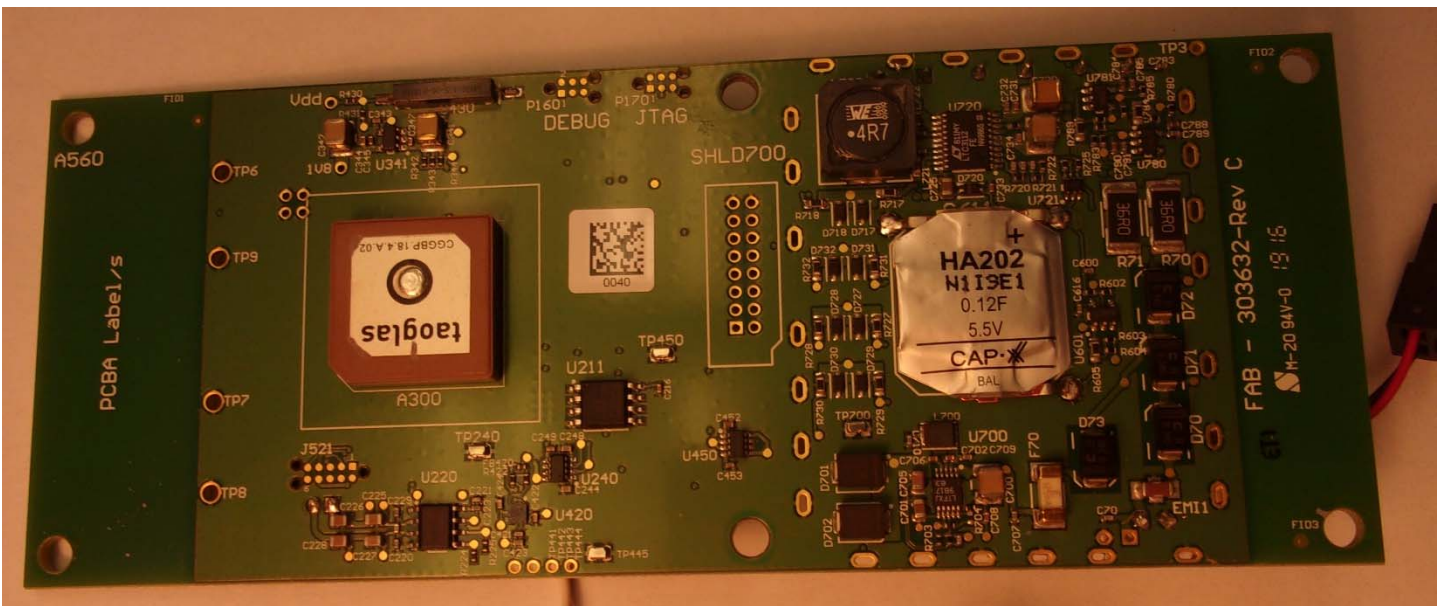

2ADEPCMUE5-B Internal Photos

GPS Antenna

RFID Antenna

2ADEPCMUE5-B Internal Photos

SmartMesh IP
Manager Antenna

RFID Antenna
Connection

Cellular Antenna

Cellular Modem

2ADEPCMUE5-B Internal Photos

Model CMU-E5S, Internal Configuration

Model CMU-E5X, Internal Configuration