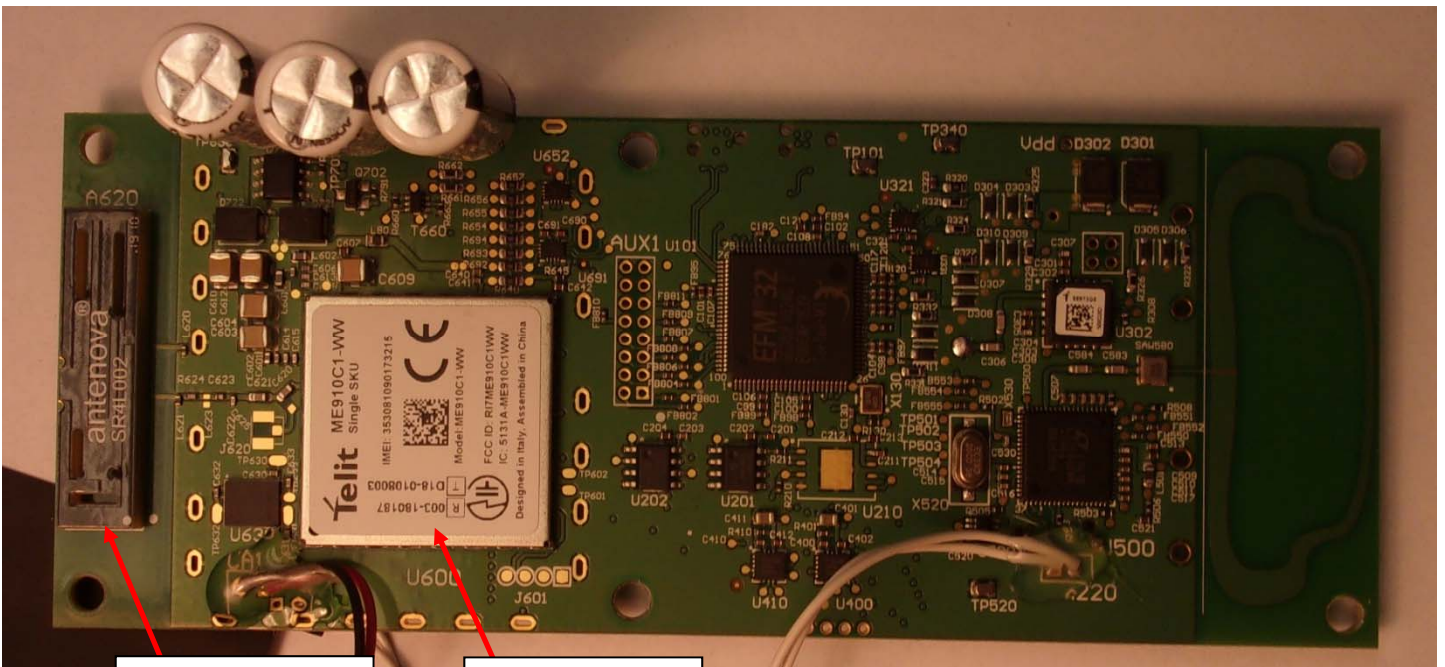

2ADEPCMUE5-B Internal Photos

GPS Antenna

RFID Antenna

2ADEPCMUE5-B Internal Photos

SmartMesh IP
Manager Antenna

RFID Antenna
Connection

Cellular Antenna

Cellular Modem

2ADEPCMUE5-B Internal Photos

Model CMU-E5S, Internal Configuration

Model CMU-E5X, Internal Configuration