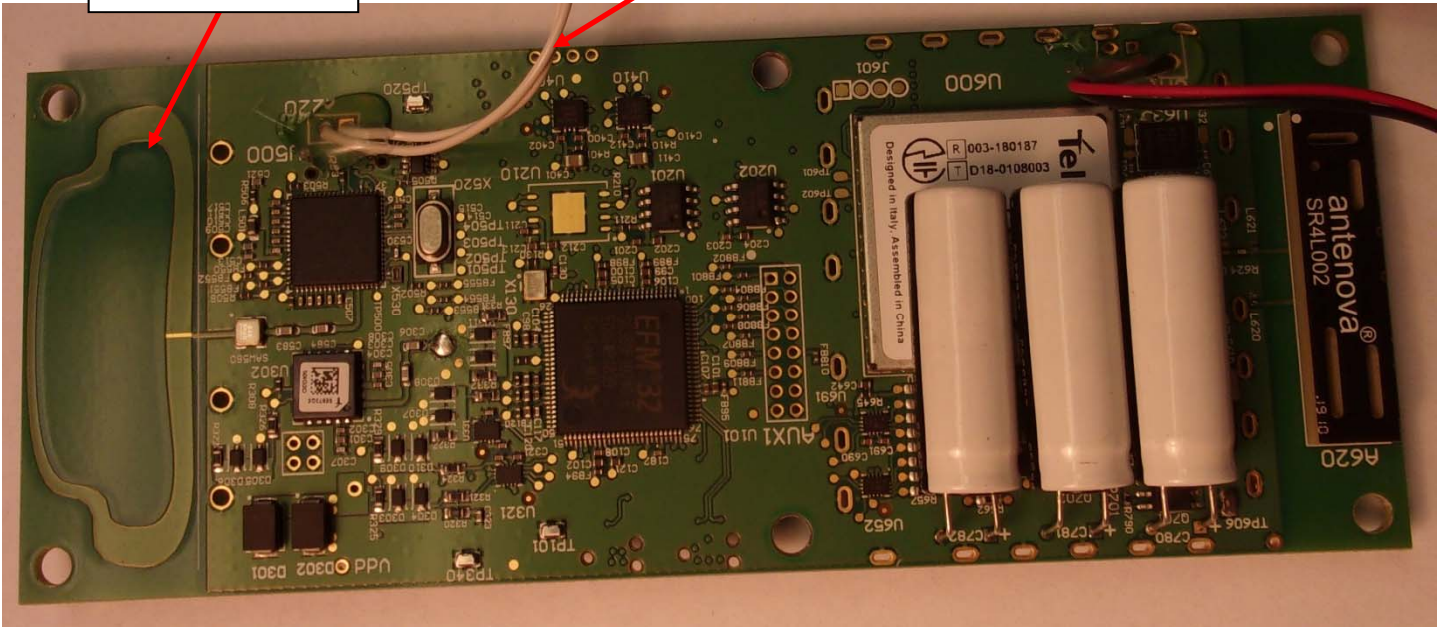

2ADEPCMUE5-B Internal Photos

GPS Antenna

RFID Antenna

2ADEPCMUE5-B Internal Photos

SmartMesh IP
Manager Antenna

RFID Antenna
Connection

Cellular Antenna

Cellular Modem

2ADEPCMUE5-B Internal Photos

Model CMU-E5S, Internal Configuration

Model CMU-E5X, Internal Configuration