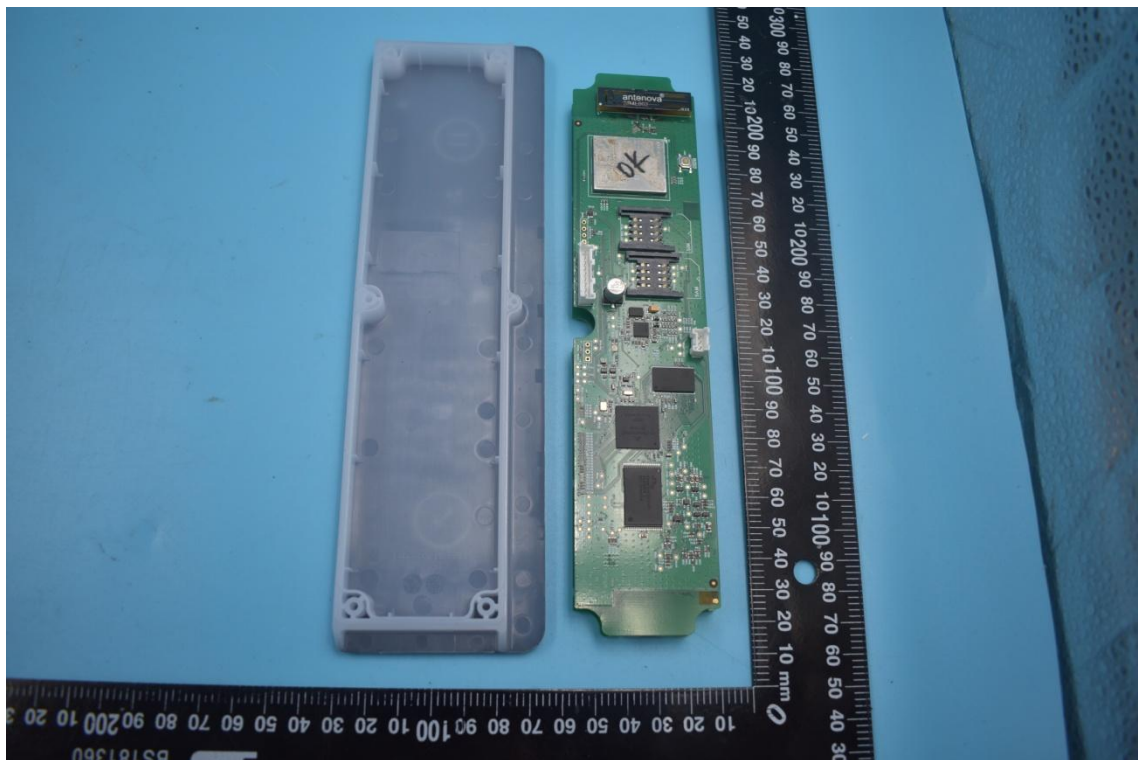

Model name: Clarion Module R9

FCC ID:2ADEK1905R9

Internal Photos

1. EUT uncover view

2. Antenna view