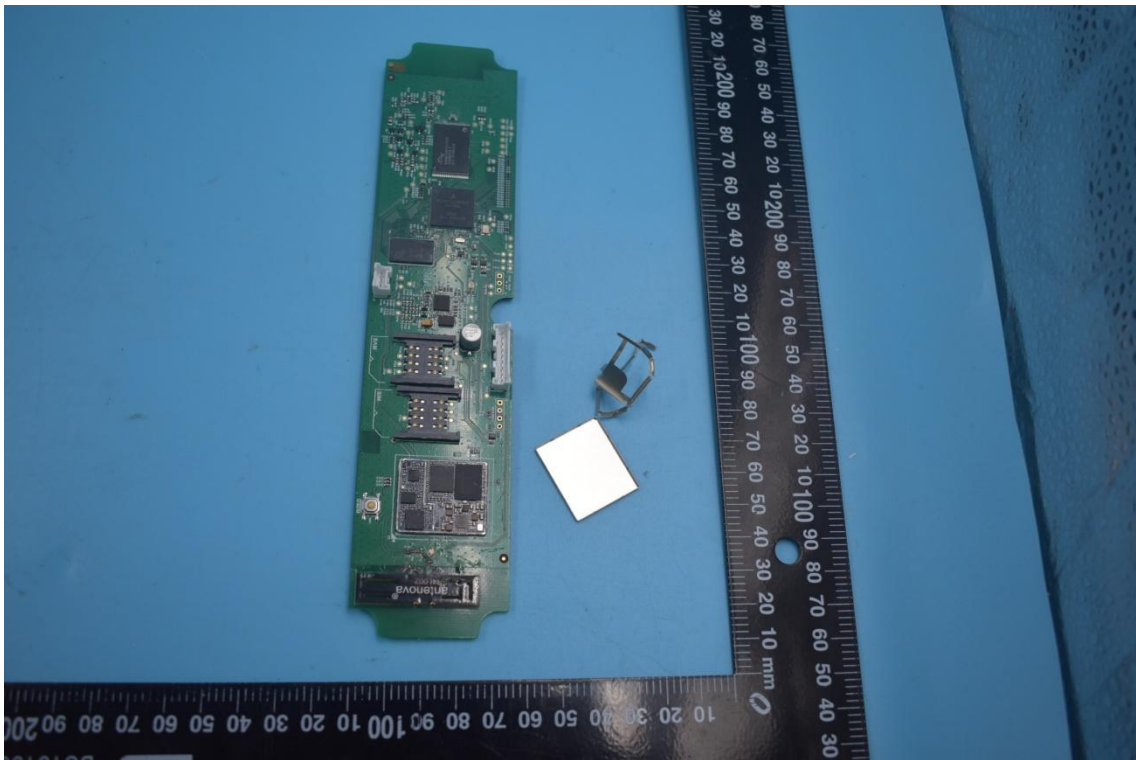

Model name: Clarion Module R9

FCC ID:2ADEK1905R9

Internal Photos

1. EUT uncover view

2. Antenna view