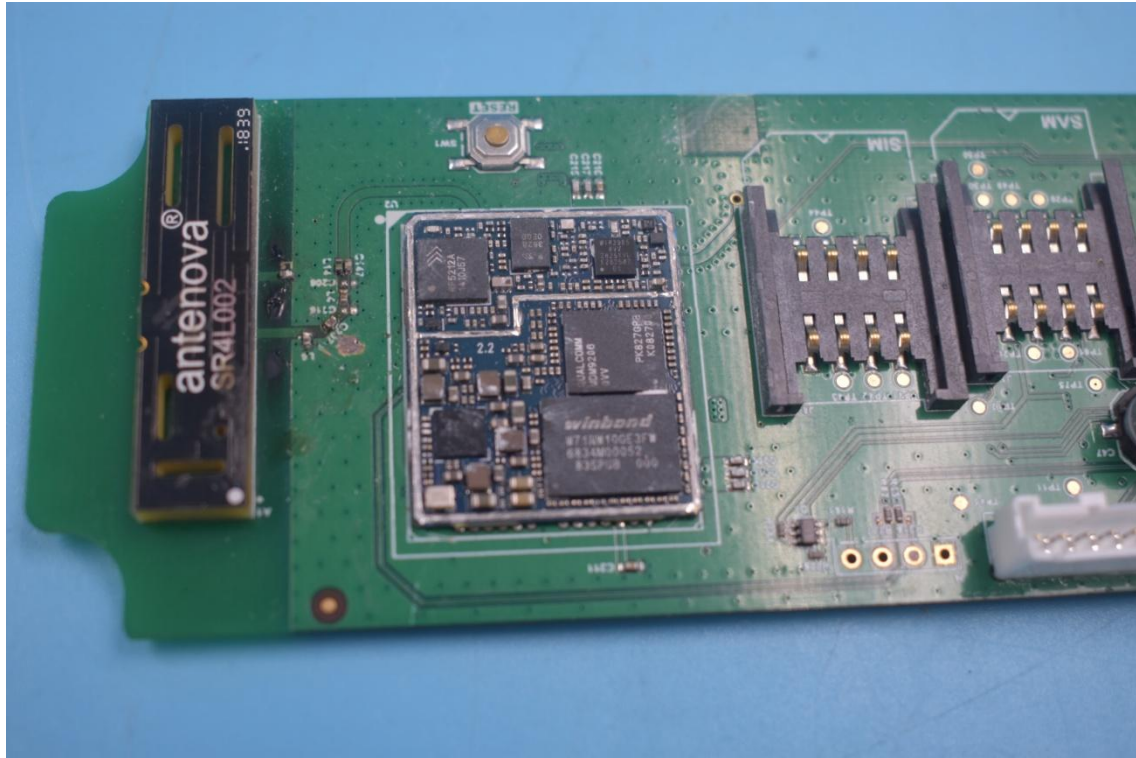

Model name: Clarion Module R9

FCC ID:2ADEK1905R9

Internal Photos

1. EUT uncover view

2. Antenna view