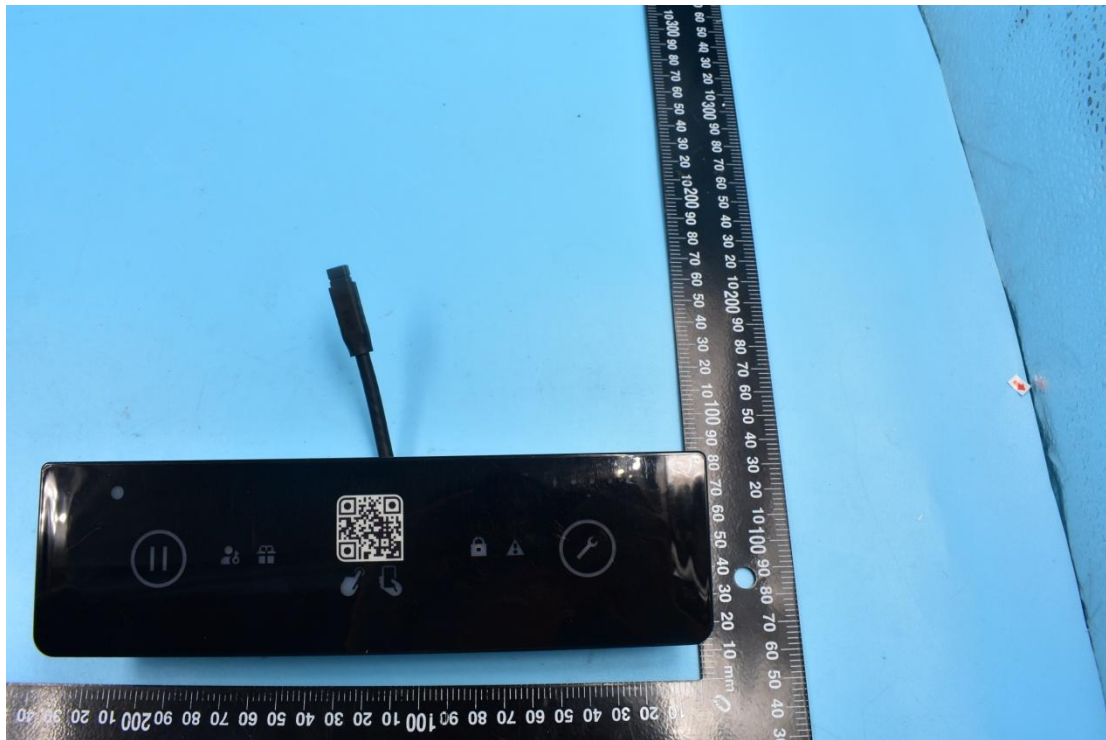

Model name: Clarion Module R9

FCC ID:2ADEK1905R9

External Photos

1. EUT front view

2. EUT rear view

3. EUT left side view

4. EUT right side view

5. EUT top view

6. EUT bottom view