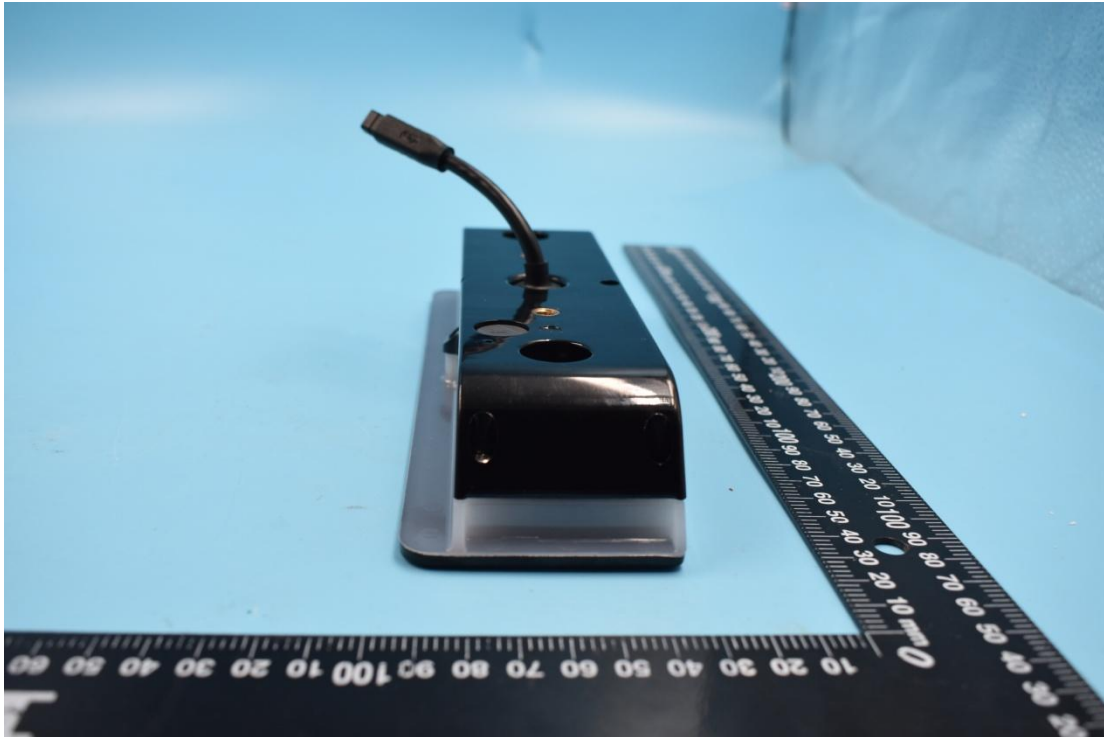

Model name: Clarion Module R9

FCC ID:2ADEK1905R9

External Photos

1. EUT front view

2. EUT rear view

3. EUT left side view

4. EUT right side view

5. EUT top view

6. EUT bottom view