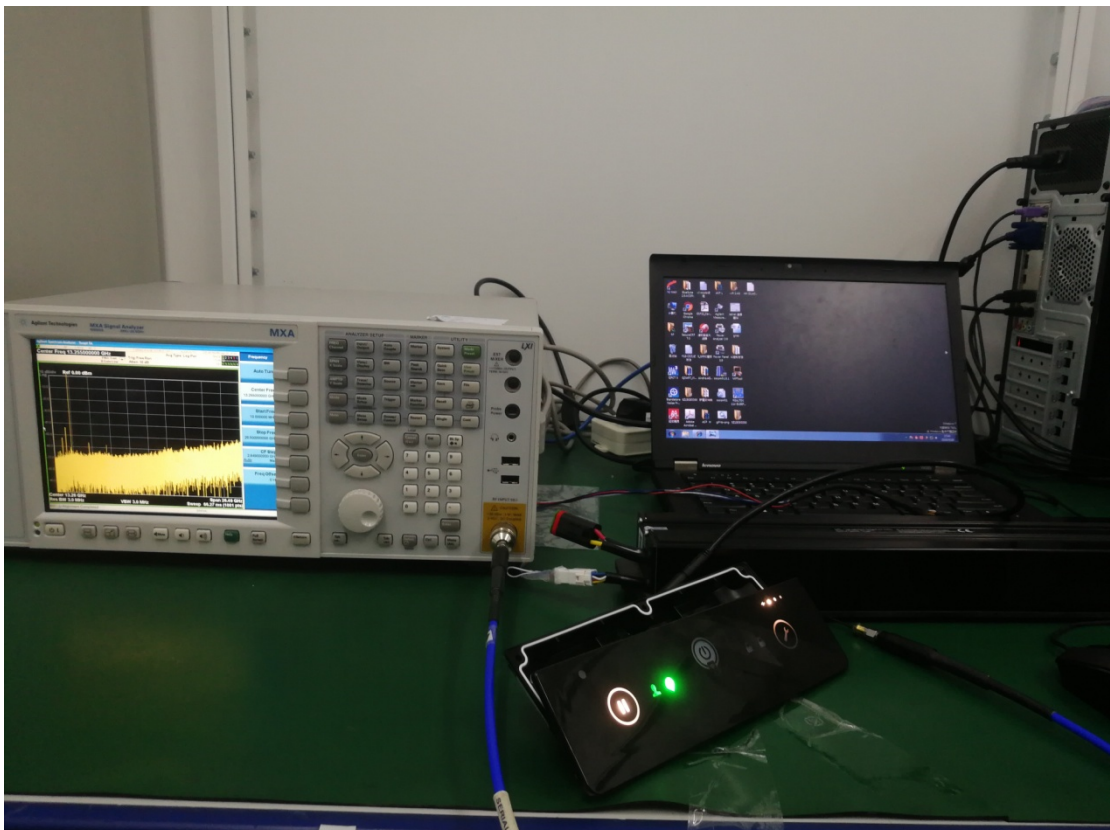

FCC ID: 2ADEK1808R6

Test Setup Photos

1. Radiated emission (9KHz-30MHz)

2. Radiated emission (30MHz-1GHz)

3. Radiated emission (above 1GHz)

4. RF measurement Setup

(BLE)