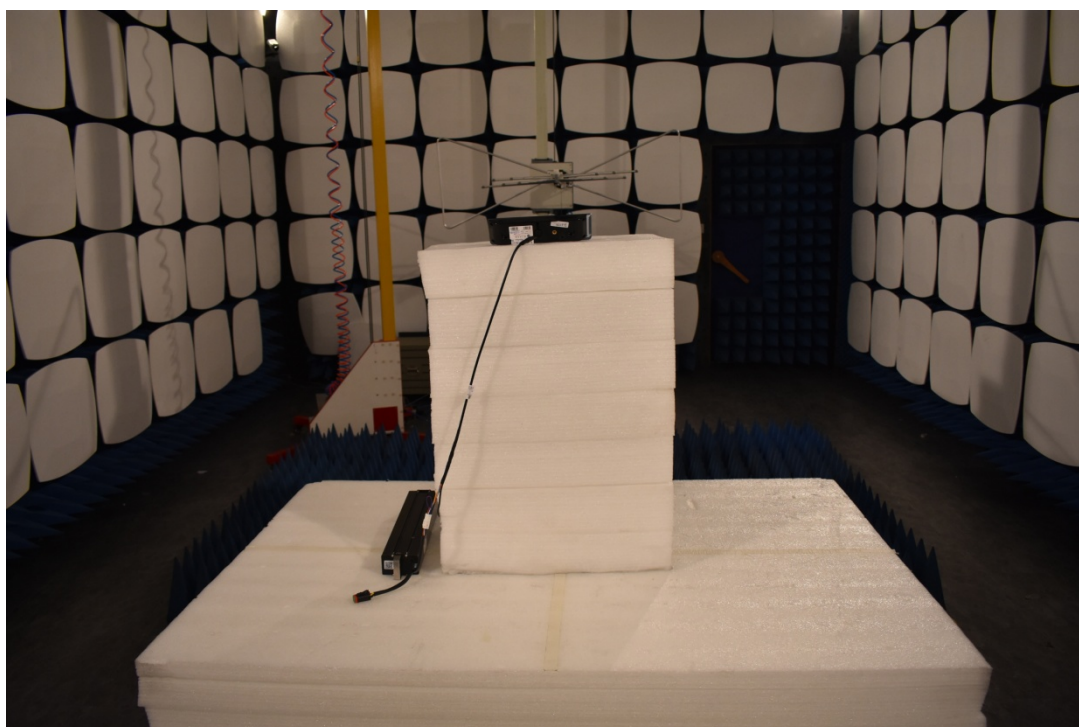

## Test Setup Photos

### 1. RF measurement setup

(WCDMA&LTE)

### 2. Radiated Spurious Emission(30MHz-1GHz)

### 3. Radiated Spurious Emission(above 1GHz)