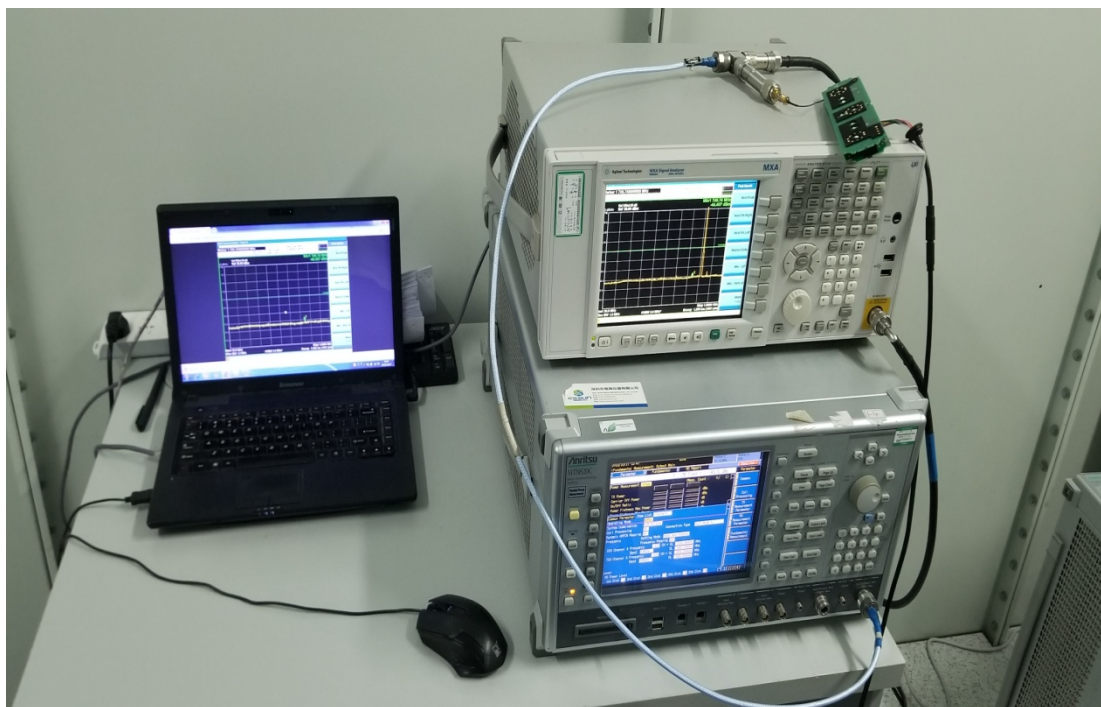

FCC ID: 2ADEK1808R6

## Test Setup Photos

### 1. RF measurement setup

(WCDMA&LTE)

### 2. Radiated Spurious Emission(30MHz-1GHz)