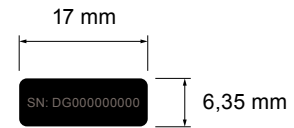

Label is center aligned

Print is center aligned

Label color (cmyk): 75/70/70/90
Text color (cmyk): 50/50/50/20

Print color: PANTONE Cool Grey 11C