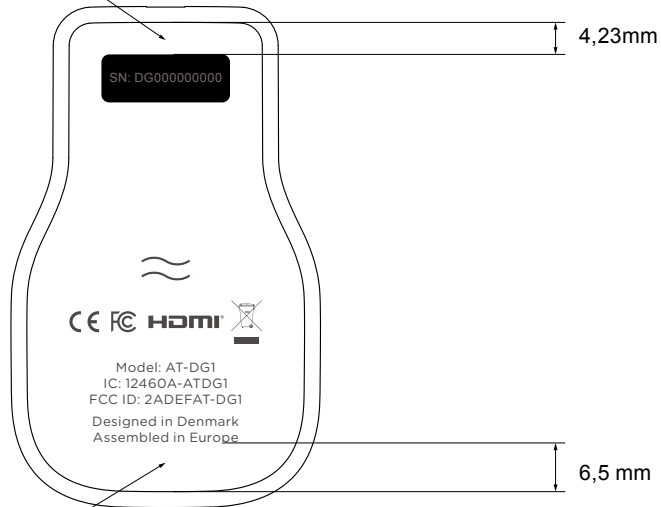

Label is center aligned

Print is center aligned

Label color (cmyk): 75/70/70/90
Text color (cmyk): 50/50/50/20

Print color: PANTONE Cool Grey 11C