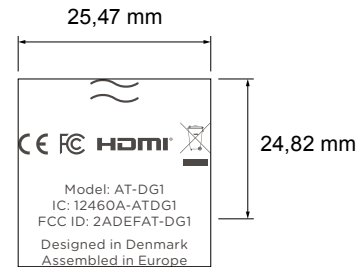

Label is center aligned

Print is center aligned

Label color (cmyk): 75/70/70/90
Text color (cmyk): 50/50/50/20

Print color: PANTONE Cool Grey 11C