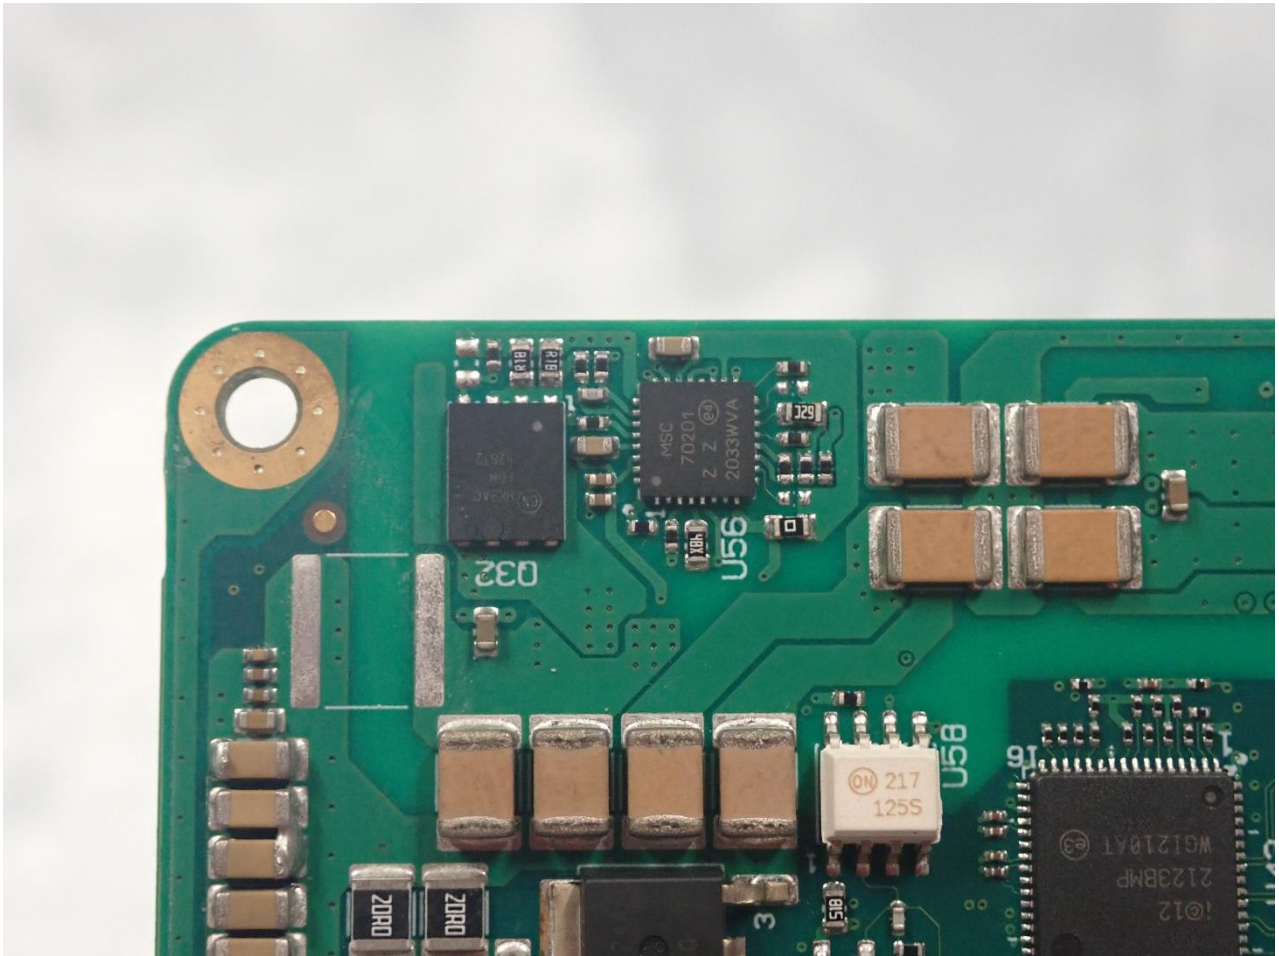

### 3. Internal Photograph of EUT

Brand Name: Airtame / Model Name: AT-CD1

WLAN (2.4GHz) / (5GHz) Antenna 1

WLAN (2.4GHz) / (5GHz) Antenna 2

Bluetooth / Bluetooth – LE Antenna

————THE END————