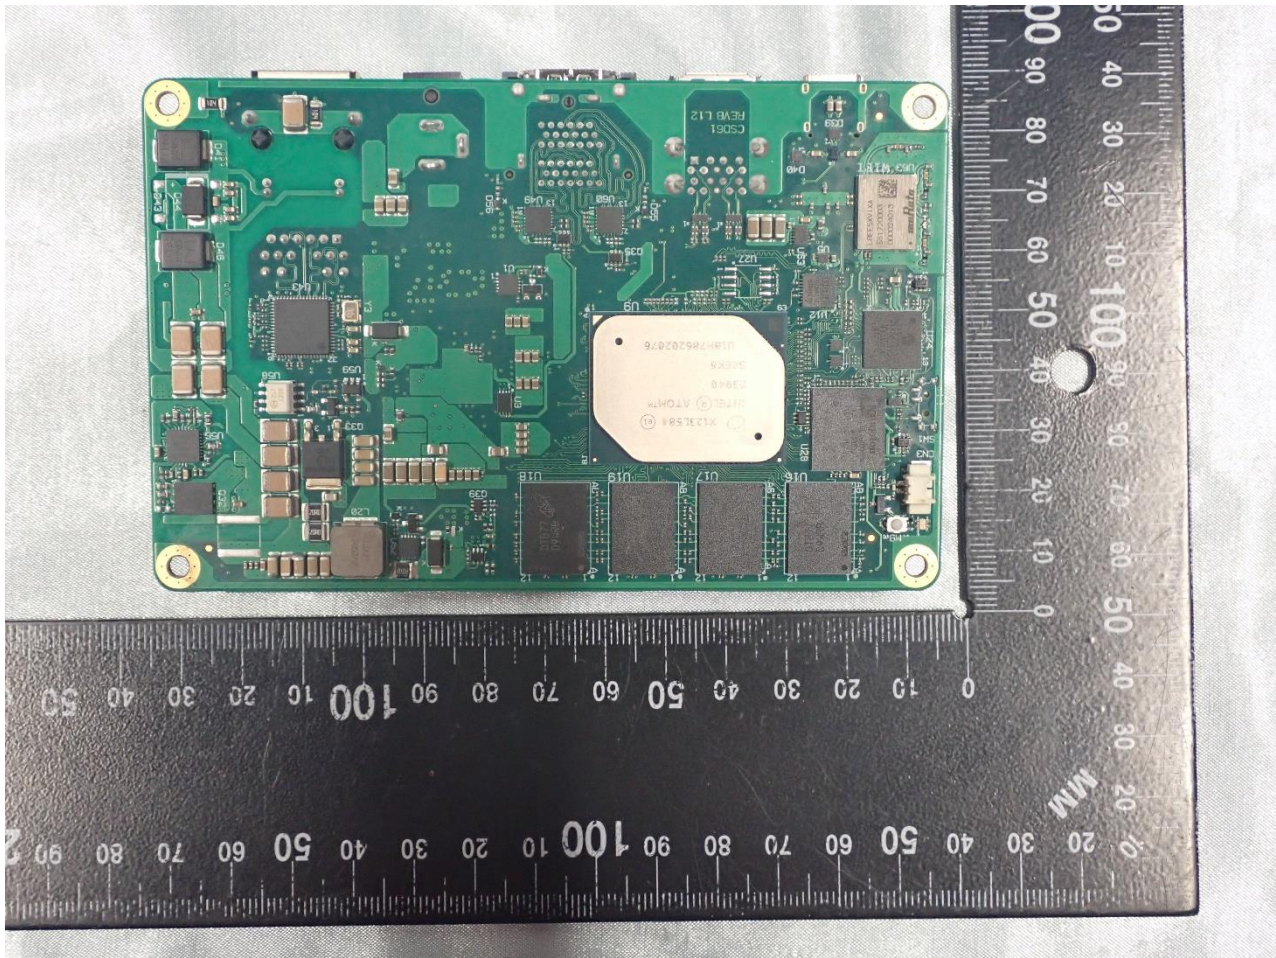

### 3. Internal Photograph of EUT

Brand Name: Airtame / Model Name: AT-CD1

WLAN (2.4GHz) / (5GHz) Antenna 1

WLAN (2.4GHz) / (5GHz) Antenna 2

Bluetooth / Bluetooth – LE Antenna

————THE END————