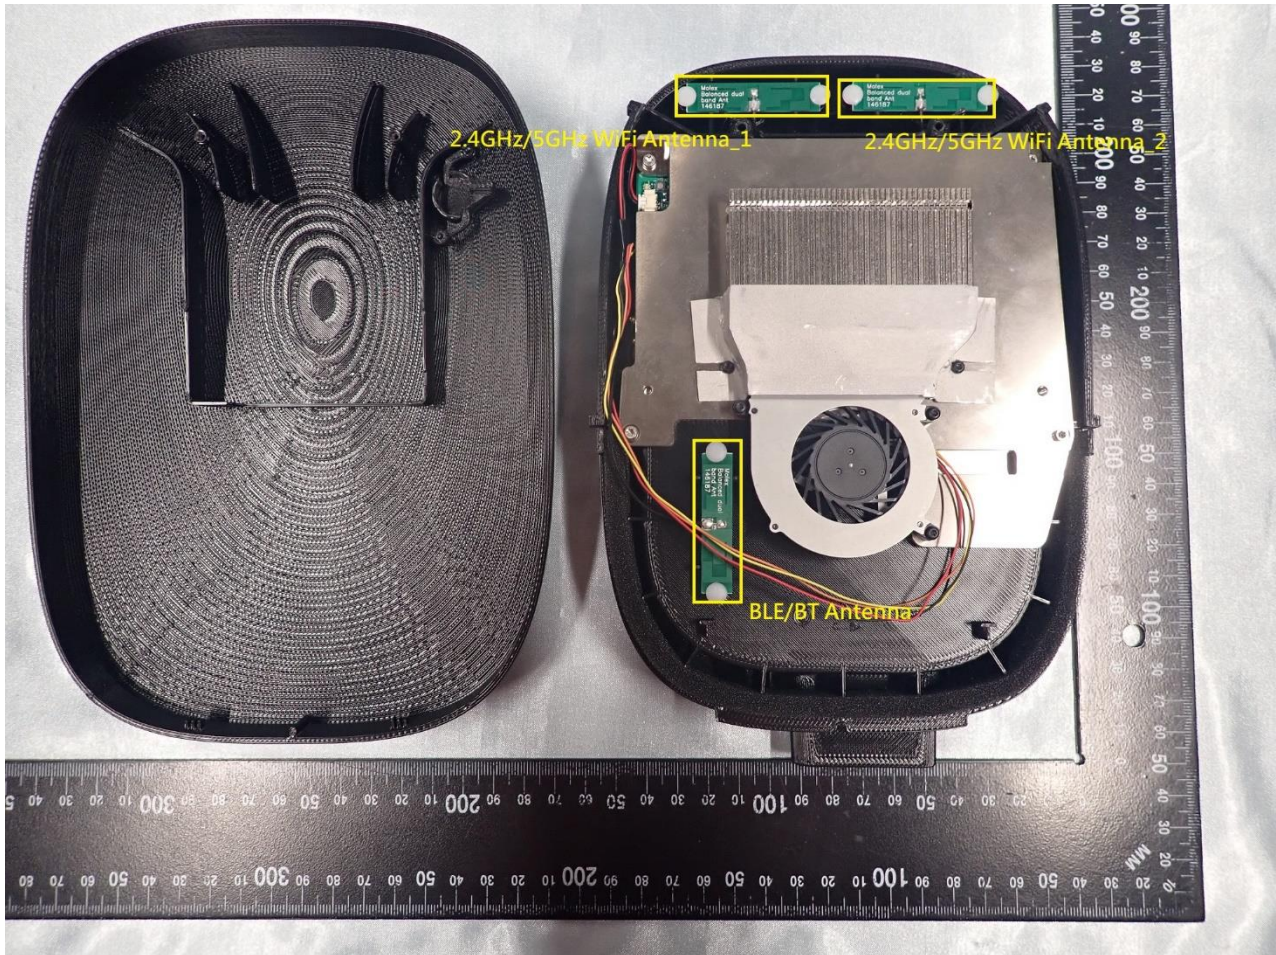

### 3. Internal Photograph of EUT

Brand Name: Airtame / Model Name: AT-CD1

WLAN (2.4GHz) / (5GHz) Antenna 1

WLAN (2.4GHz) / (5GHz) Antenna 2

Bluetooth / Bluetooth – LE Antenna

————THE END————