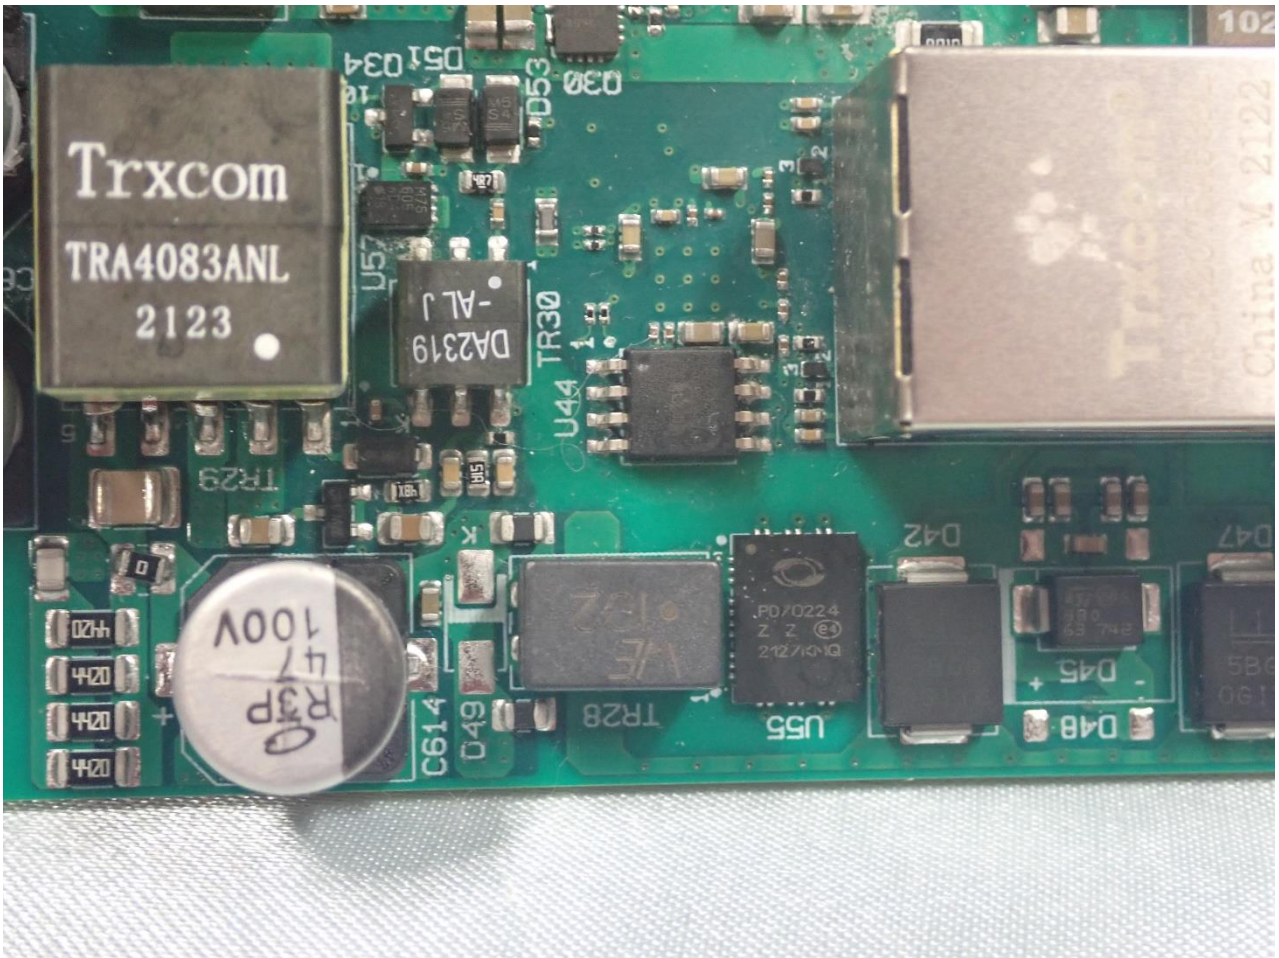

### 3. Internal Photograph of EUT

Brand Name: Airtame / Model Name: AT-CD1

WLAN (2.4GHz) / (5GHz) Antenna 1

WLAN (2.4GHz) / (5GHz) Antenna 2

Bluetooth / Bluetooth – LE Antenna

————THE END————