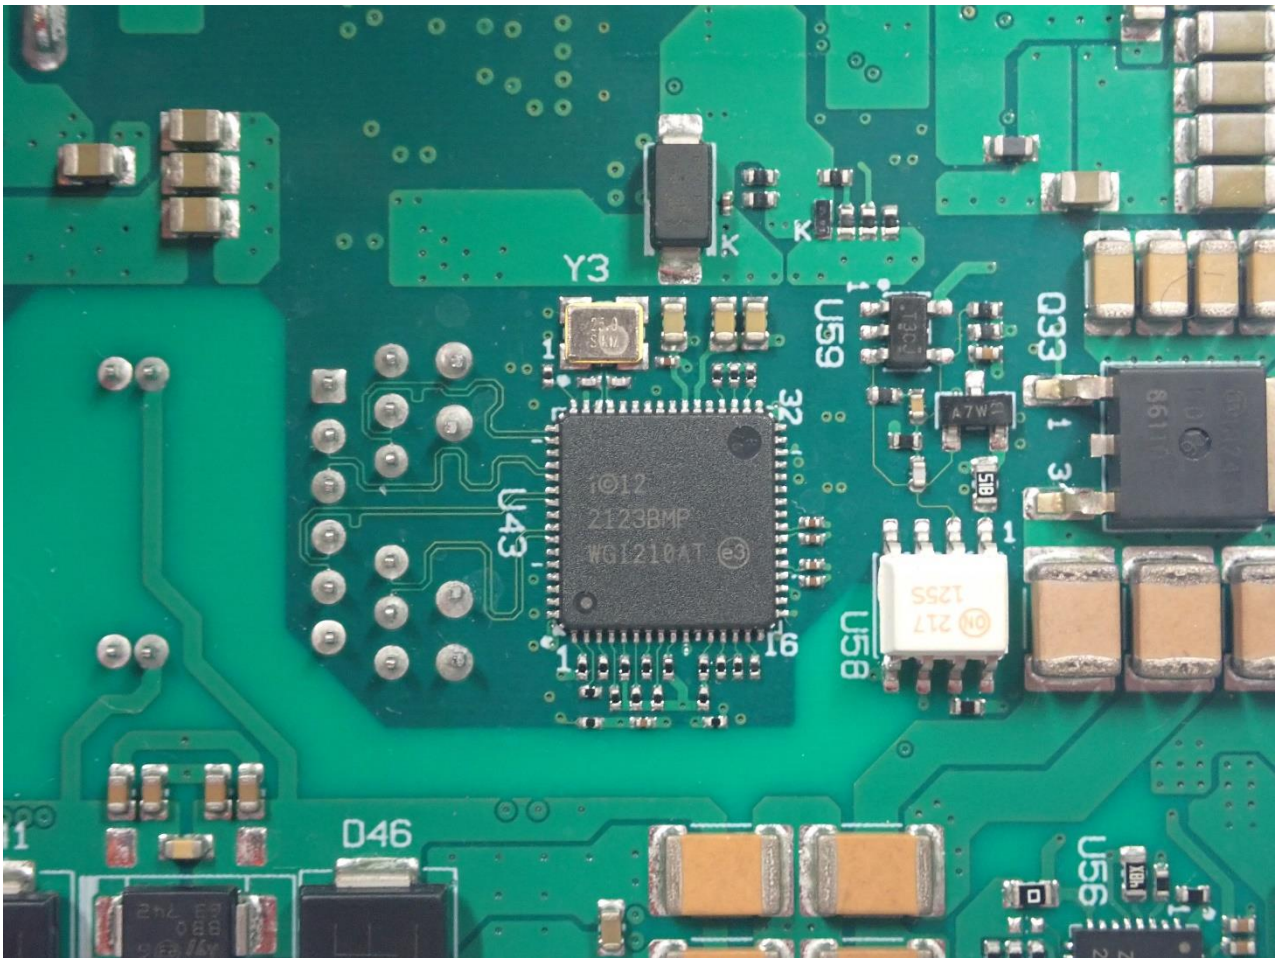

### 3. Internal Photograph of EUT

Brand Name: Airtame / Model Name: AT-CD1

WLAN (2.4GHz) / (5GHz) Antenna 1

WLAN (2.4GHz) / (5GHz) Antenna 2

Bluetooth / Bluetooth – LE Antenna

————THE END————