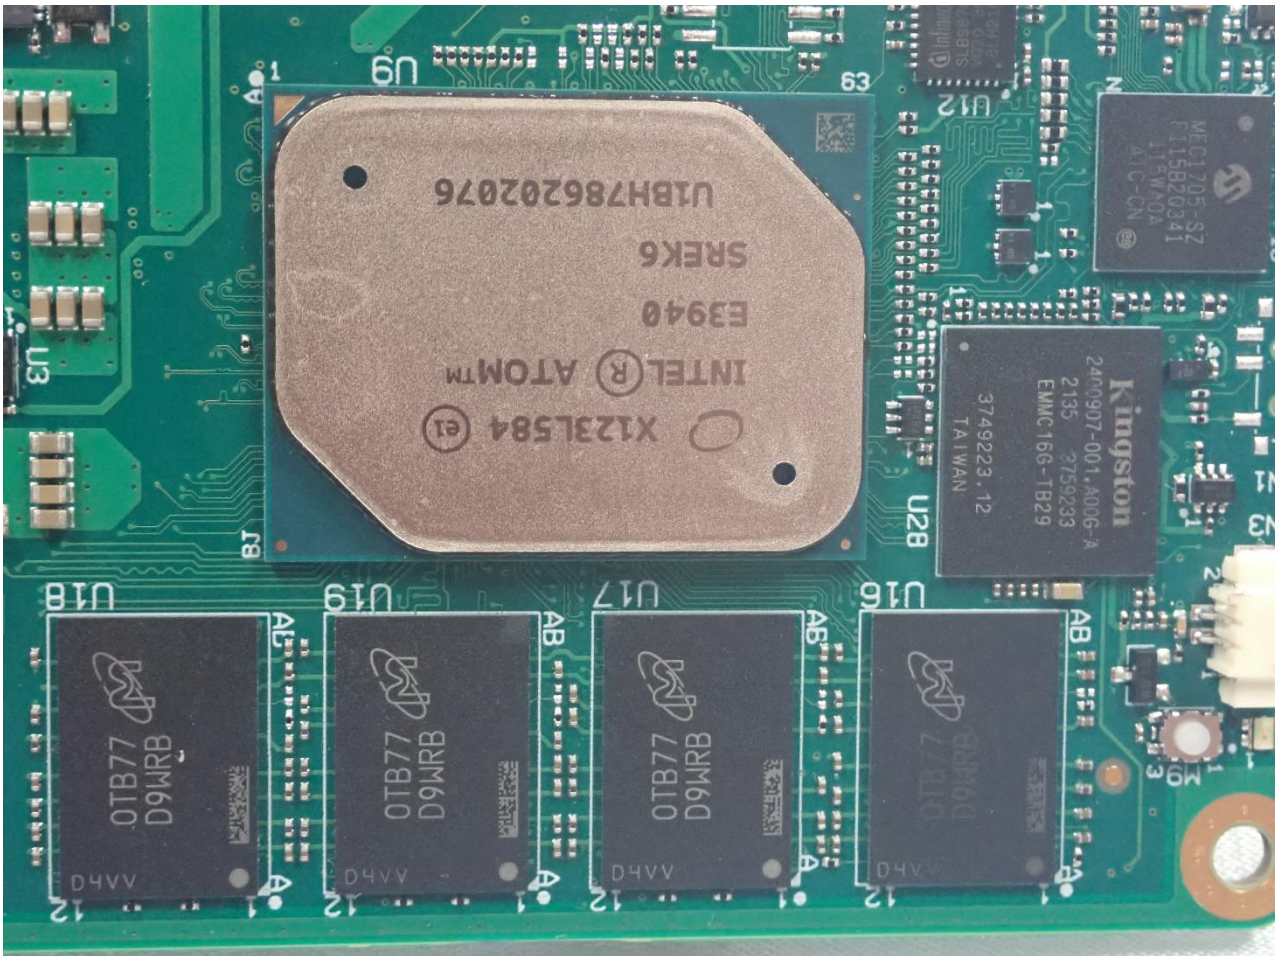

### 3. Internal Photograph of EUT

Brand Name: Airtame / Model Name: AT-CD1

WLAN (2.4GHz) / (5GHz) Antenna 1

WLAN (2.4GHz) / (5GHz) Antenna 2

Bluetooth / Bluetooth – LE Antenna

————THE END————