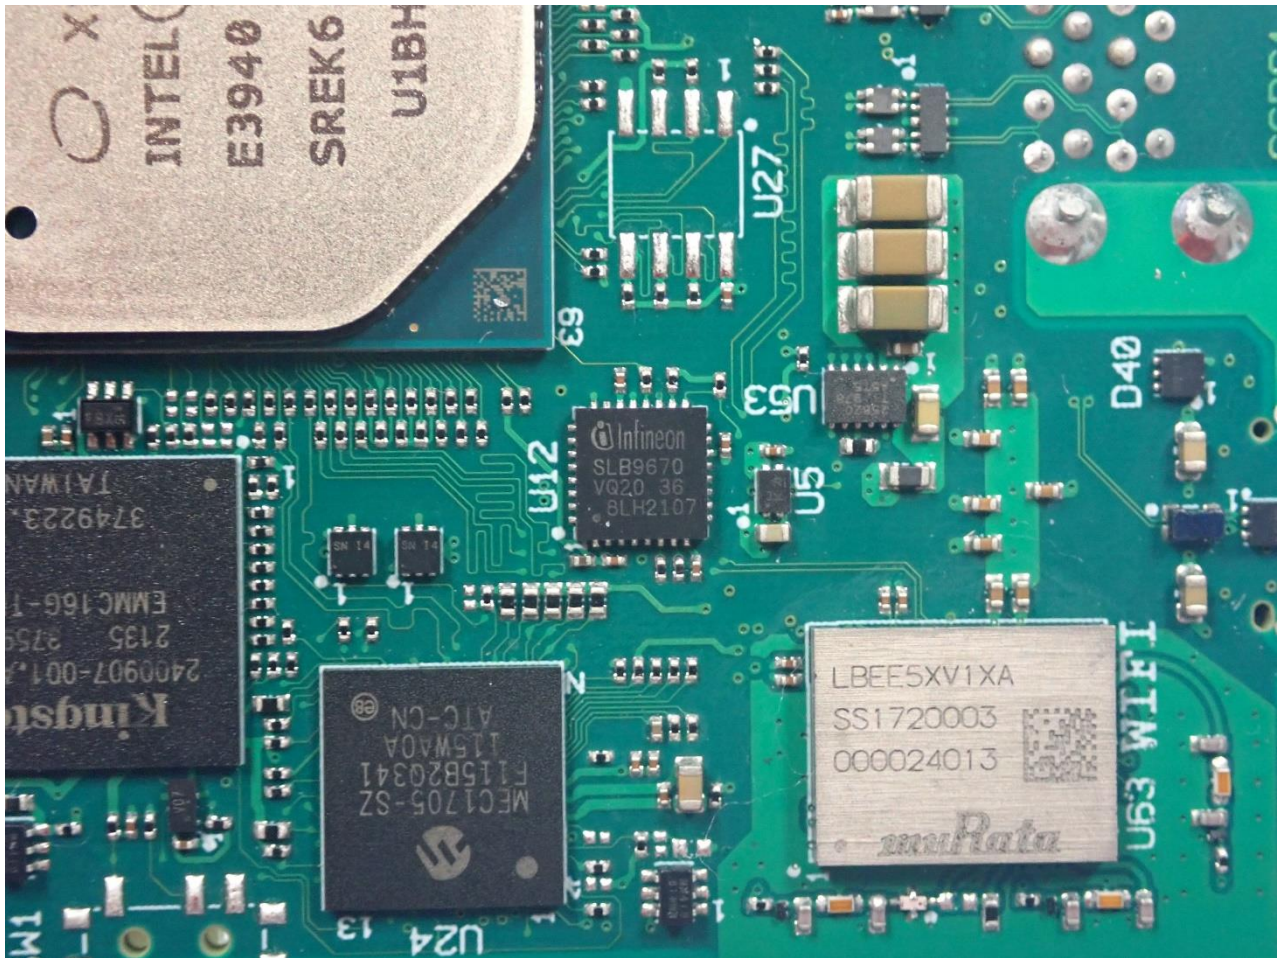

### 3. Internal Photograph of EUT

Brand Name: Airtame / Model Name: AT-CD1

WLAN (2.4GHz) / (5GHz) Antenna 1

WLAN (2.4GHz) / (5GHz) Antenna 2

Bluetooth / Bluetooth – LE Antenna

————THE END————