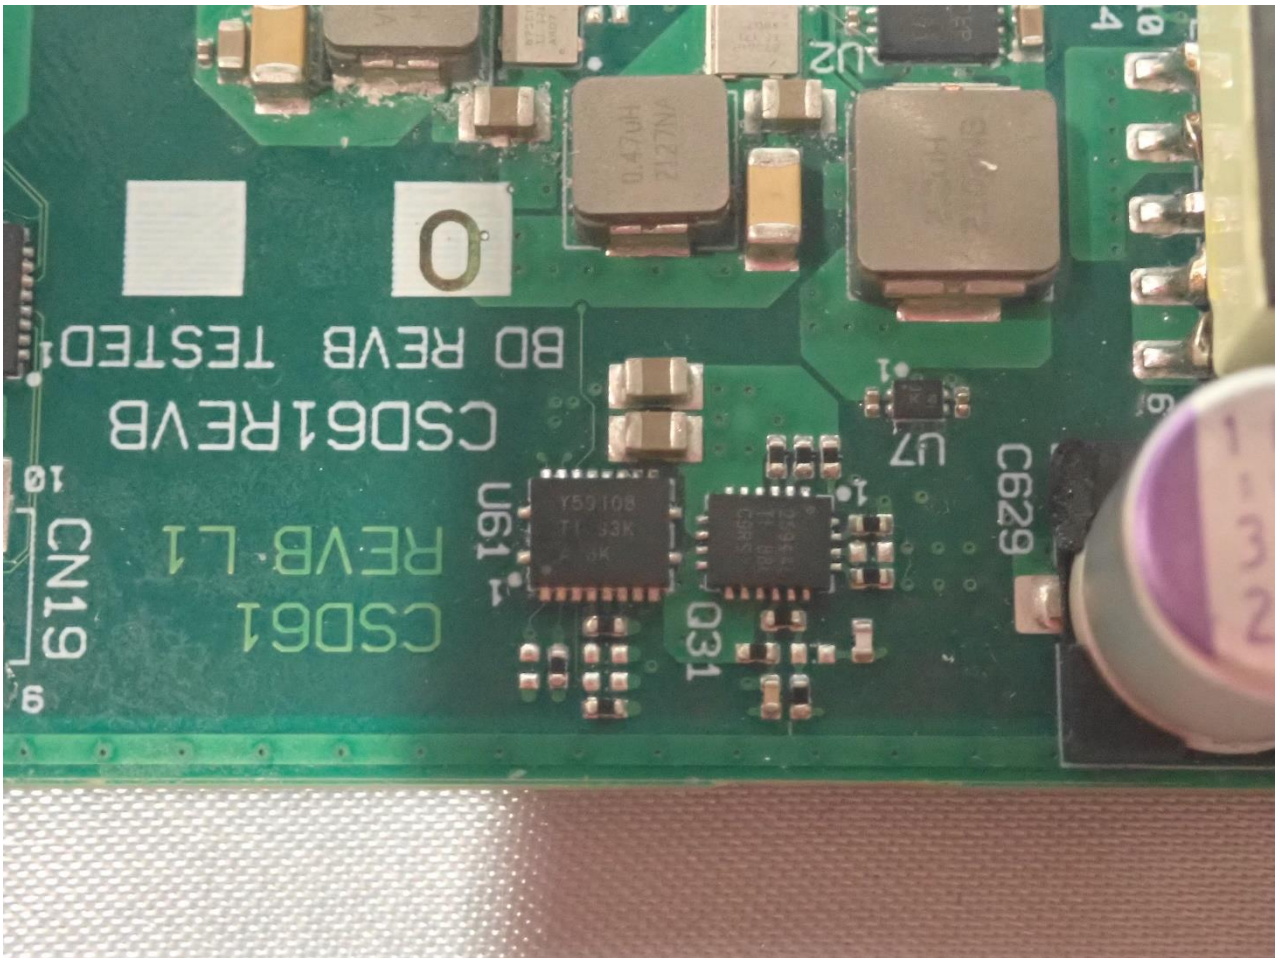

### 3. Internal Photograph of EUT

Brand Name: Airtame / Model Name: AT-CD1

WLAN (2.4GHz) / (5GHz) Antenna 1

WLAN (2.4GHz) / (5GHz) Antenna 2

Bluetooth / Bluetooth – LE Antenna

————THE END————