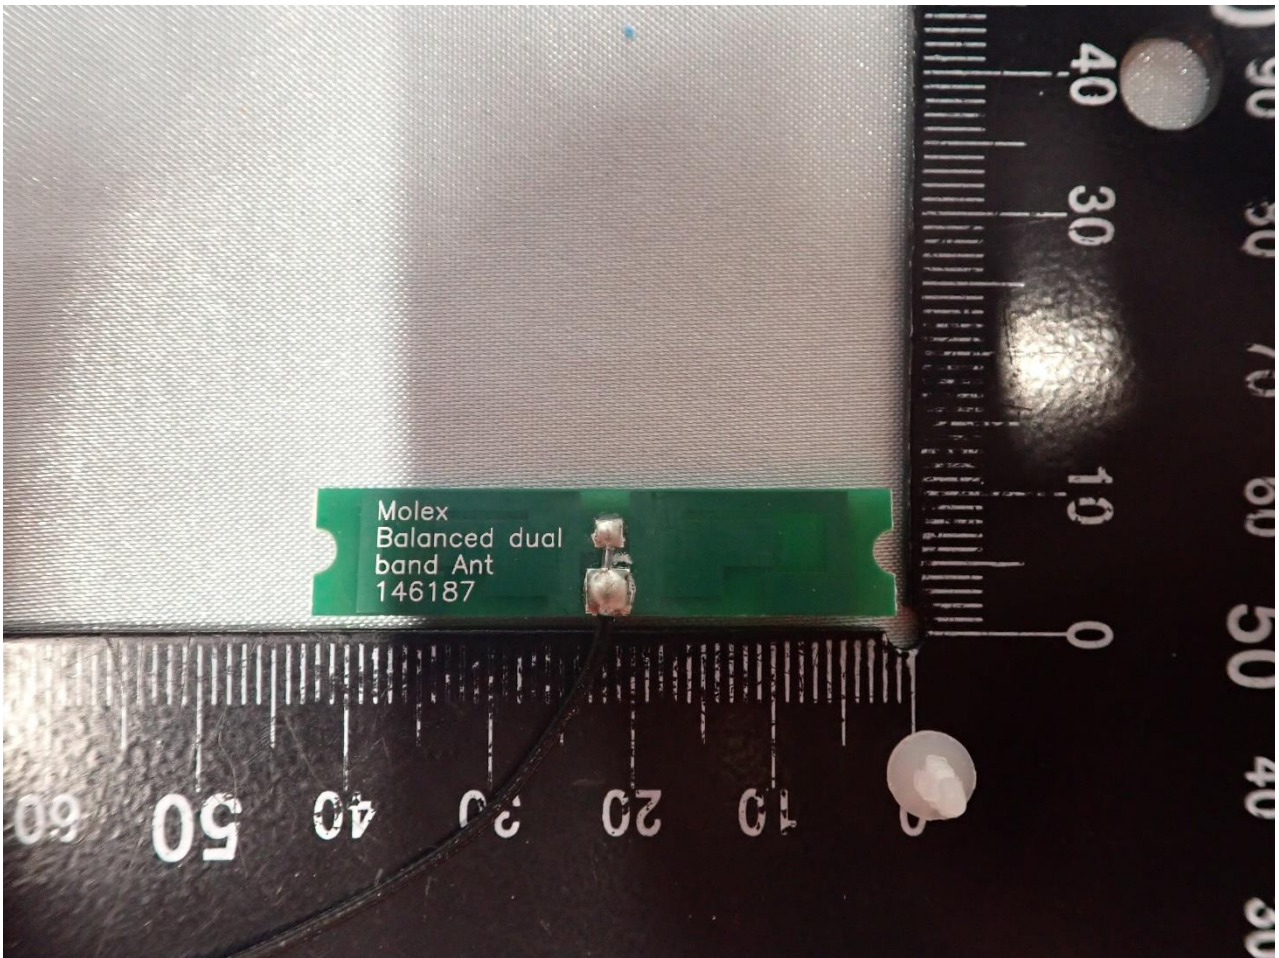

### 3. Internal Photograph of EUT

Brand Name: Airtame / Model Name: AT-CD1

WLAN (2.4GHz) / (5GHz) Antenna 1

WLAN (2.4GHz) / (5GHz) Antenna 2

Bluetooth / Bluetooth – LE Antenna

————THE END————