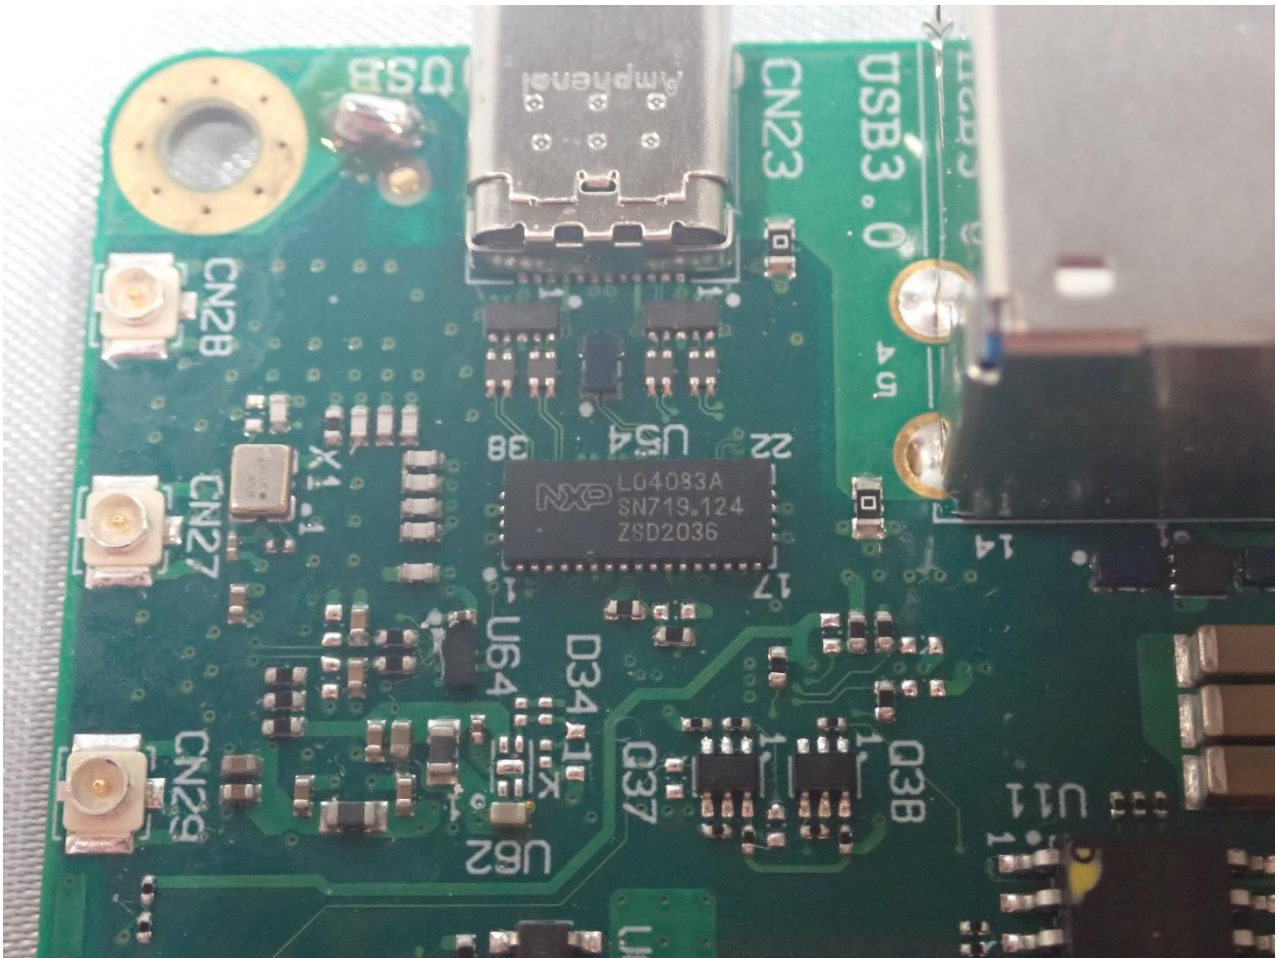

### 3. Internal Photograph of EUT

Brand Name: Airtame / Model Name: AT-CD1

WLAN (2.4GHz) / (5GHz) Antenna 1

WLAN (2.4GHz) / (5GHz) Antenna 2

Bluetooth / Bluetooth – LE Antenna

————THE END————