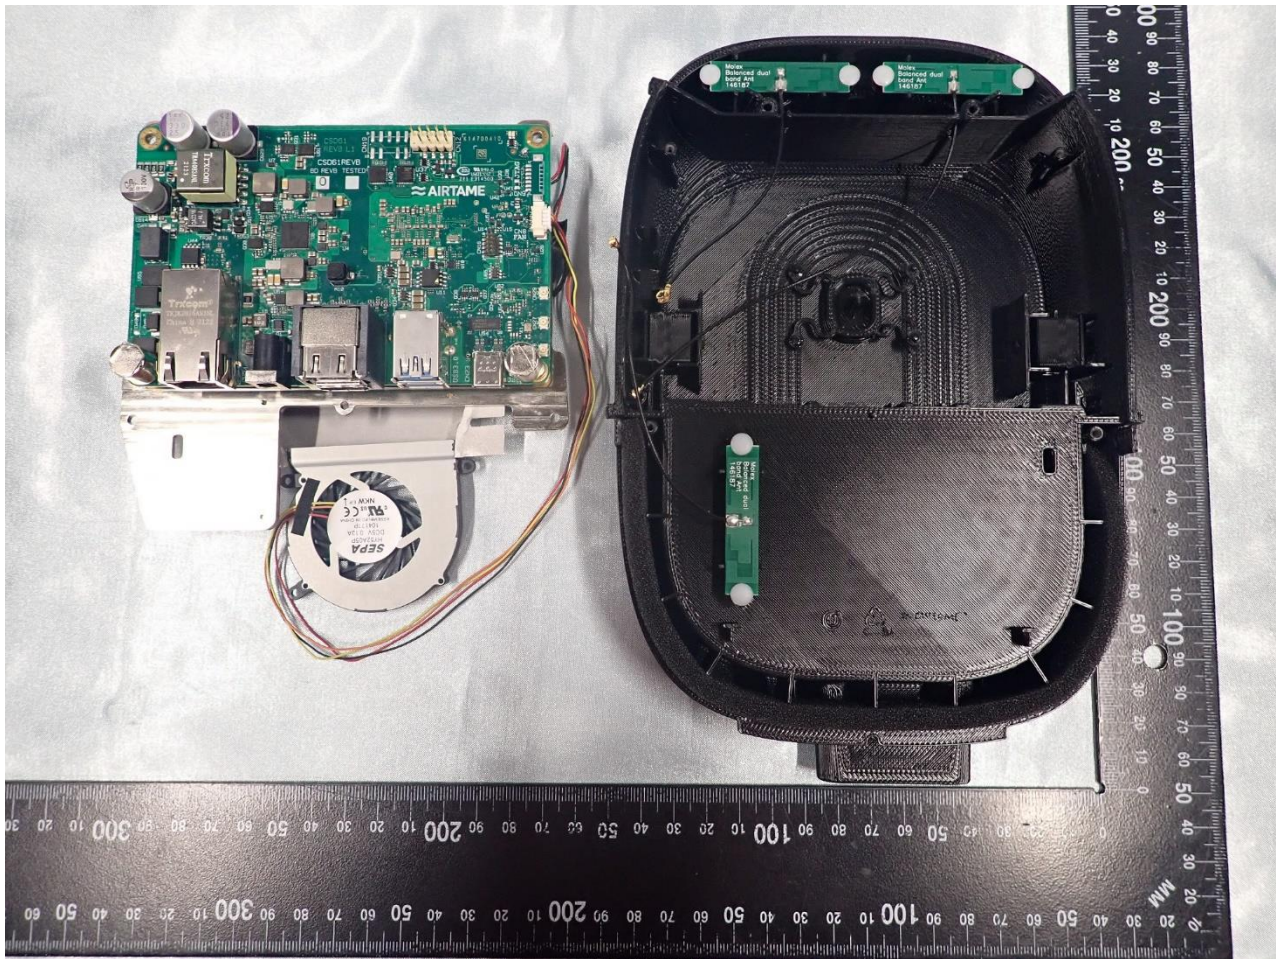

### 3. Internal Photograph of EUT

Brand Name: Airtame / Model Name: AT-CD1

WLAN (2.4GHz) / (5GHz) Antenna 1

WLAN (2.4GHz) / (5GHz) Antenna 2

Bluetooth / Bluetooth – LE Antenna

————THE END————