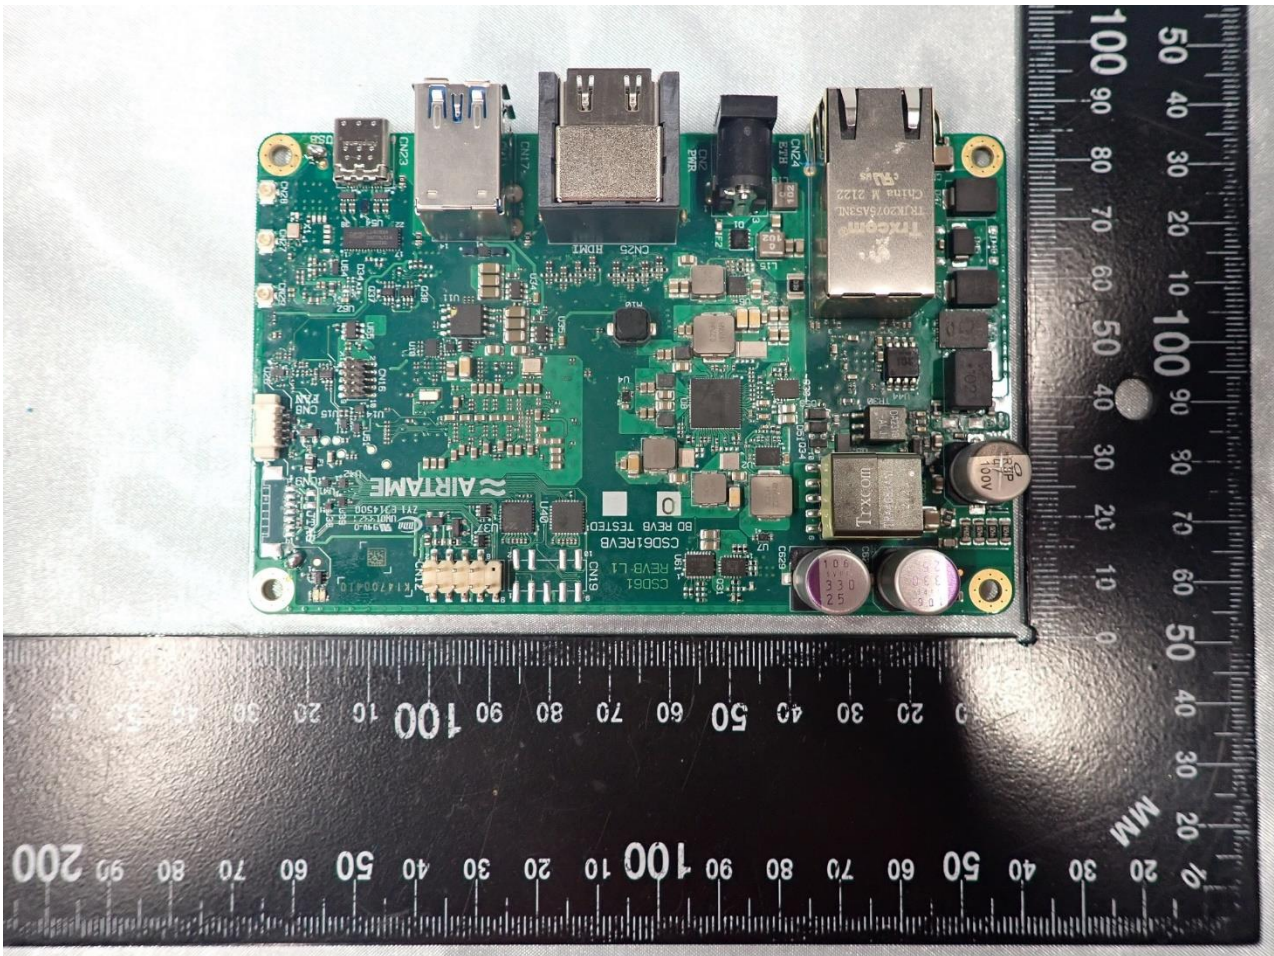

### 3. Internal Photograph of EUT

Brand Name: Airtame / Model Name: AT-CD1

WLAN (2.4GHz) / (5GHz) Antenna 1

WLAN (2.4GHz) / (5GHz) Antenna 2

Bluetooth / Bluetooth – LE Antenna

————THE END————