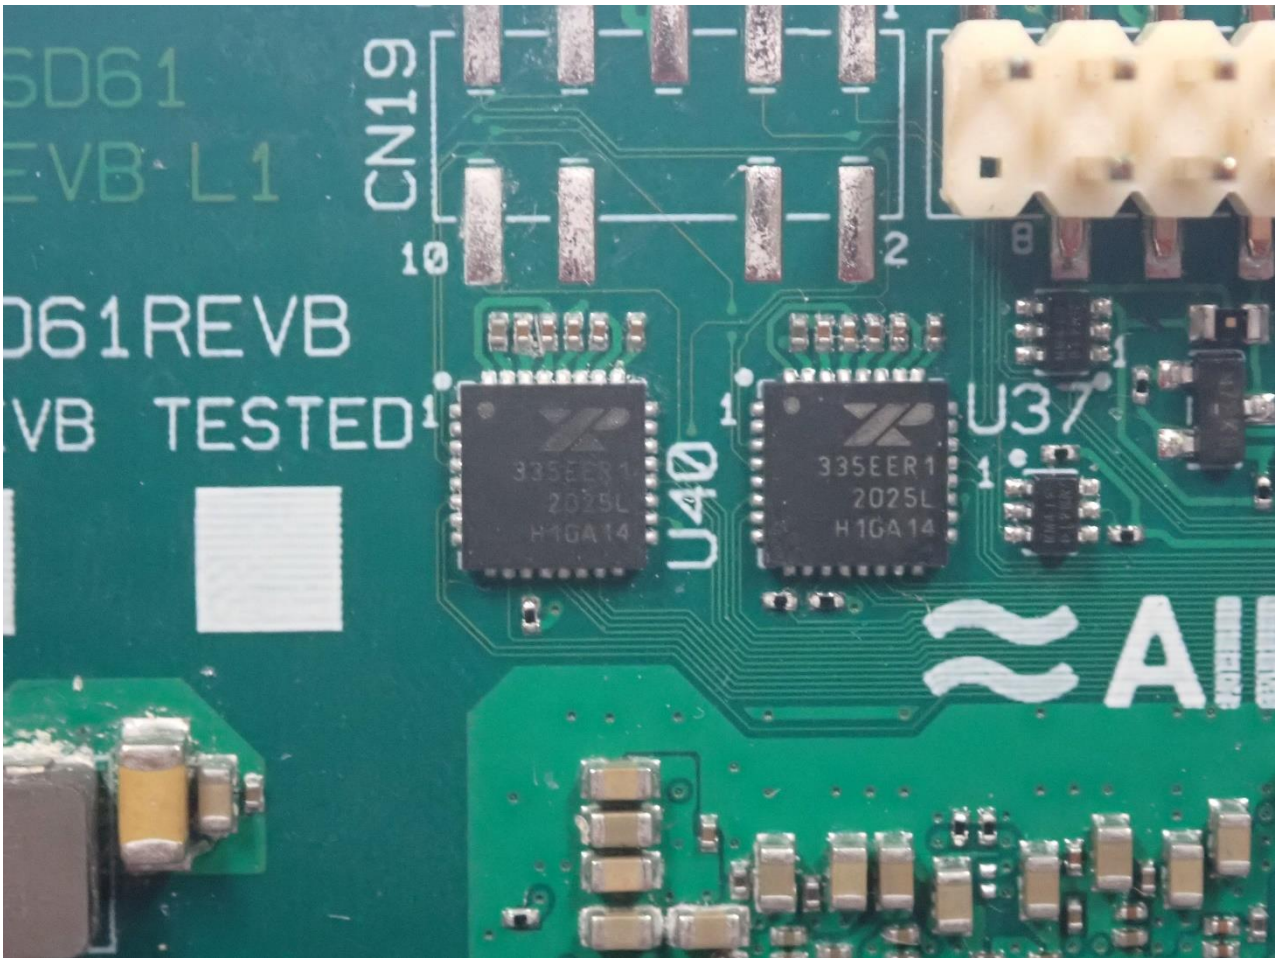

### 3. Internal Photograph of EUT

Brand Name: Airtame / Model Name: AT-CD1

WLAN (2.4GHz) / (5GHz) Antenna 1

WLAN (2.4GHz) / (5GHz) Antenna 2

Bluetooth / Bluetooth – LE Antenna

————THE END————