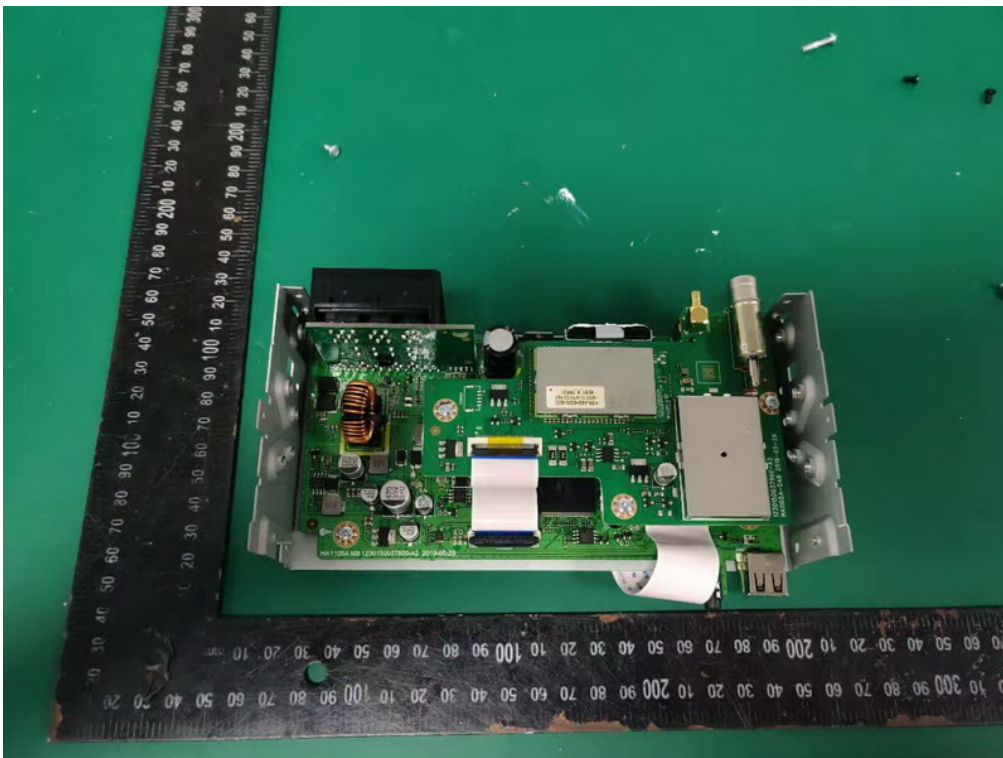

Internal Photos
M/N: CT500 DAB

Internal Photos
M/N: CT500 DAB

Internal Photos
M/N: CT500 DAB

Internal Photos
M/N: CT500 DAB

Internal Photos
M/N: CT500 DAB

Internal Photos
M/N: CT500 DAB

Bluetooth
Antenna