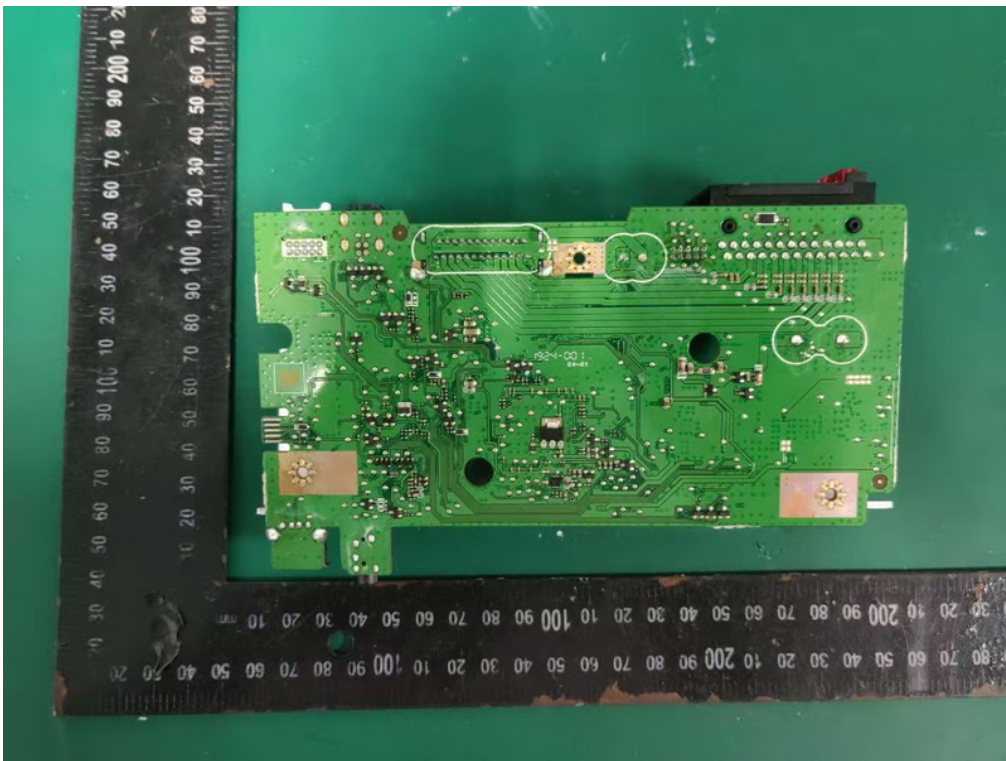

Internal Photos
M/N: CT500 DAB

Internal Photos
M/N: CT500 DAB

Internal Photos
M/N: CT500 DAB

Internal Photos
M/N: CT500 DAB

Internal Photos
M/N: CT500 DAB

Internal Photos
M/N: CT500 DAB

Bluetooth
Antenna