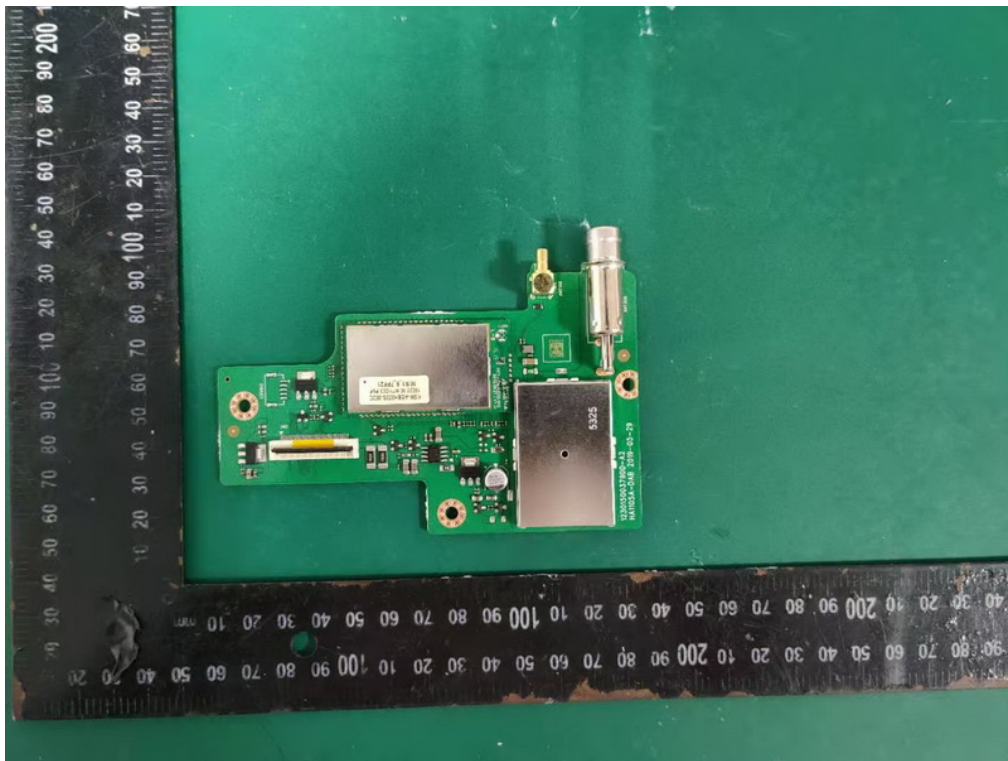

Internal Photos
M/N: CT500 DAB

Internal Photos
M/N: CT500 DAB

Internal Photos
M/N: CT500 DAB

Internal Photos
M/N: CT500 DAB

Internal Photos
M/N: CT500 DAB

Internal Photos
M/N: CT500 DAB

Bluetooth
Antenna