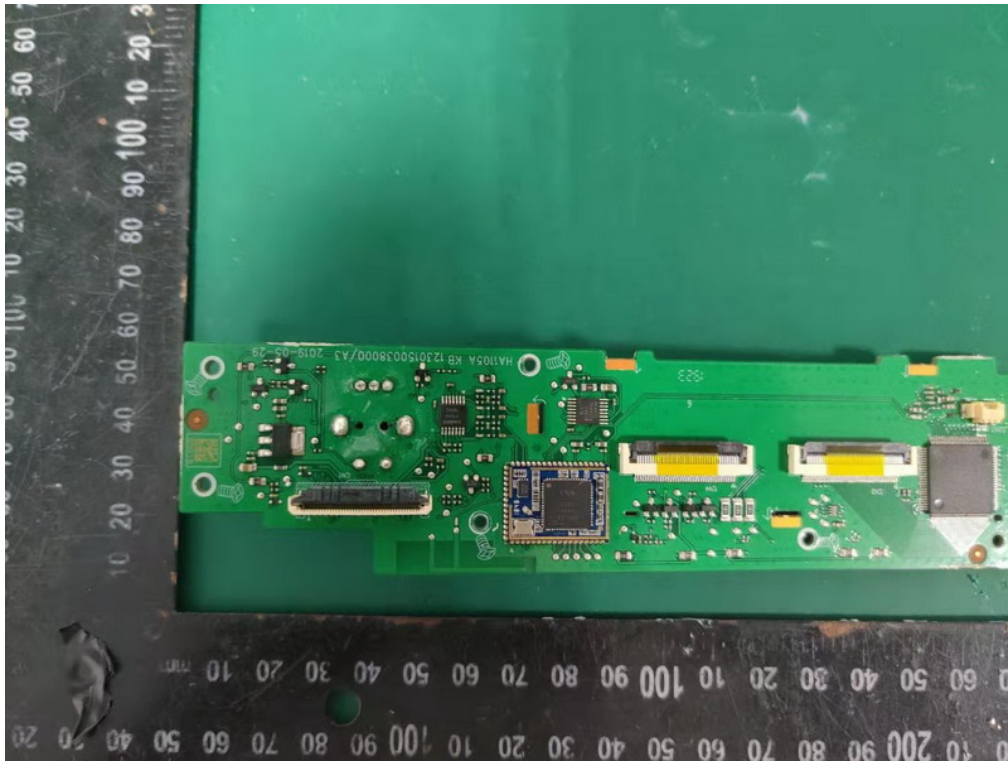

Internal Photos
M/N: CT500 DAB

Internal Photos
M/N: CT500 DAB

Internal Photos
M/N: CT500 DAB

Internal Photos
M/N: CT500 DAB

Internal Photos
M/N: CT500 DAB

Internal Photos
M/N: CT500 DAB

Bluetooth
Antenna