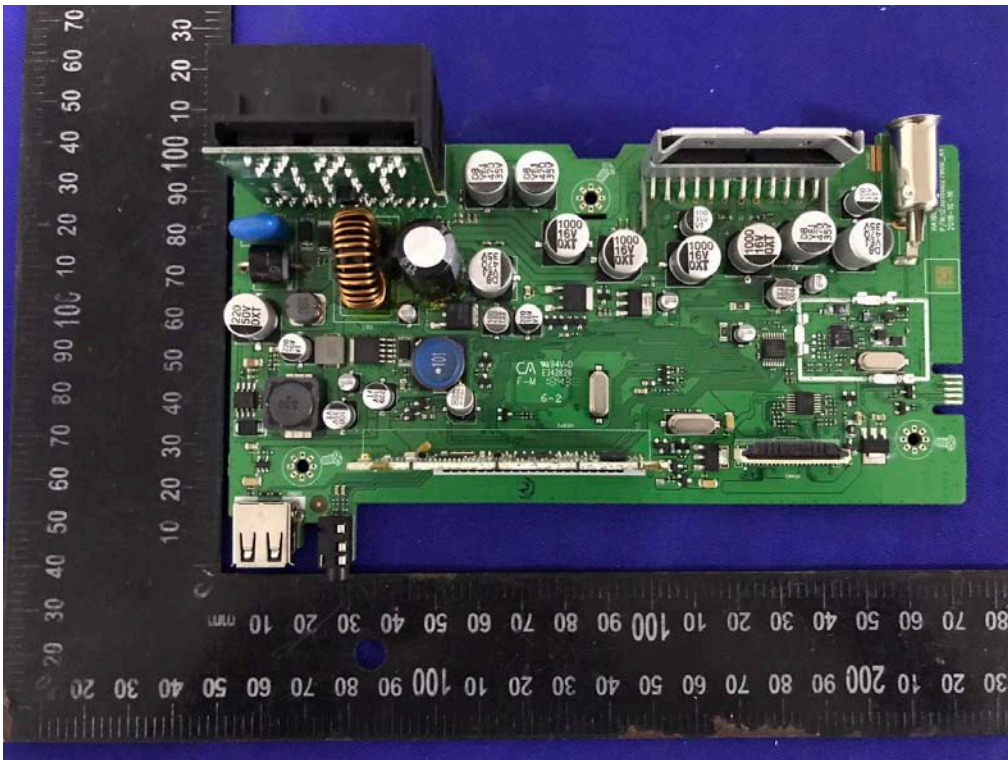

Internal photos
M/N:CT424 DAB BT

Internal photos
M/N:CT424 DAB BT

Bluetooth Antenna

Internal photos
M/N:CT424 DAB BT

Internal photos
M/N:CT424 DAB BT

Internal photos
M/N:CT424 DAB BT

Internal photos
M/N:CT424 DAB BT