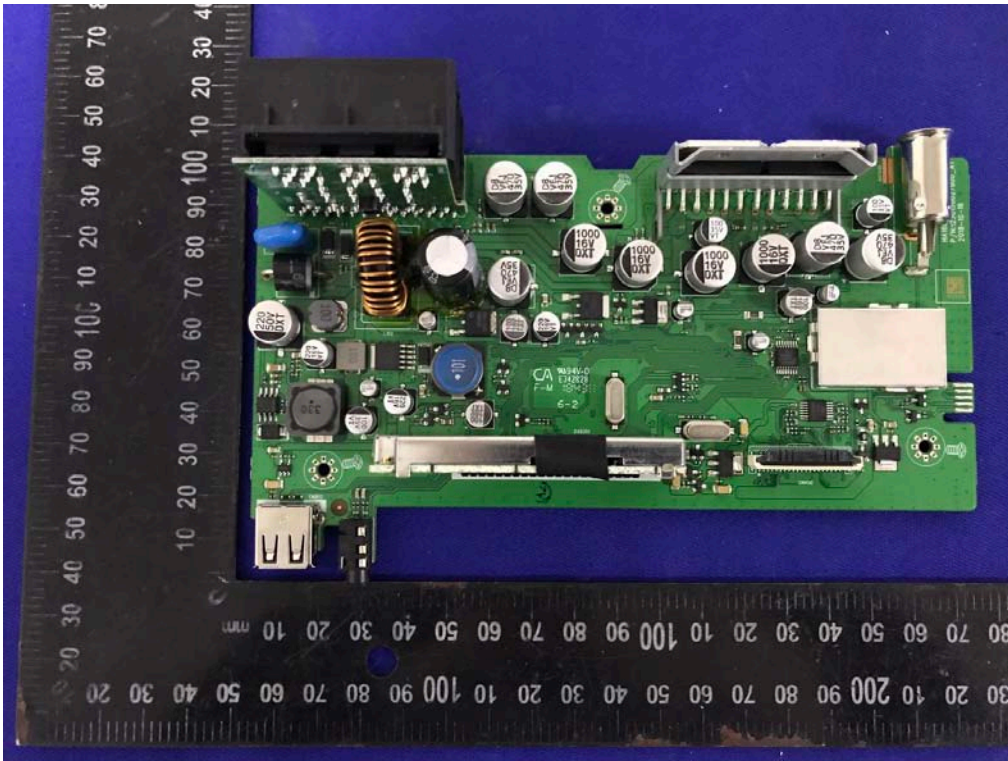

Internal photos
M/N:CT424 DAB BT

Internal photos
M/N:CT424 DAB BT

Bluetooth Antenna

Internal photos
M/N:CT424 DAB BT

Internal photos
M/N:CT424 DAB BT

Internal photos
M/N:CT424 DAB BT

Internal photos
M/N:CT424 DAB BT