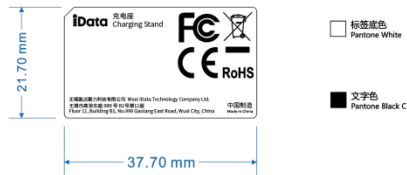

Model name:TZ16
FCC ID:2ADE3TZ16

Label:

Location:

on the bottom