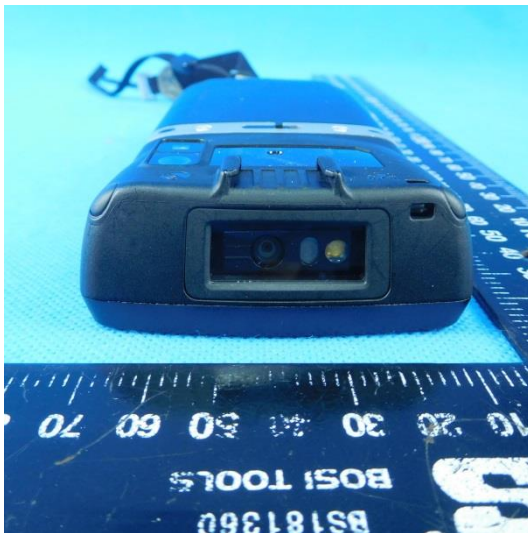

7. EXTERNAL AND INTERNAL PHOTOS OF THE EUT

External photos of the EUT

Power Adapter

Model: TPA-46050200UU
Input: 100-240V ~ 50/60Hz 0.3A
Output: 5.0V = 2000mA
EFFICIENCY LEVEL: VI
SHENZHEN TIANYIN ELECTRONICS CO., LTD.
Made in China