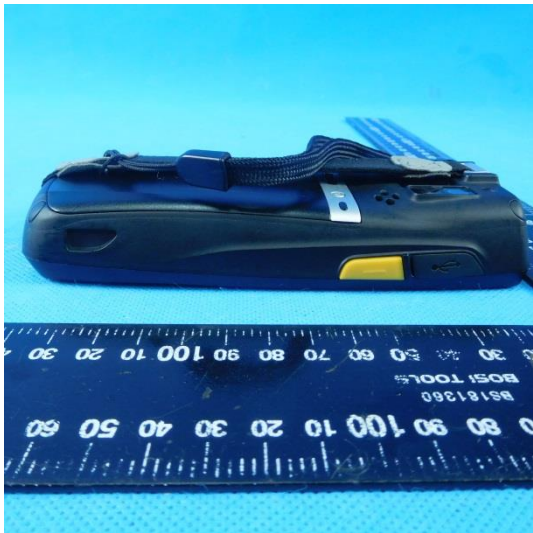

7. EXTERNAL AND INTERNAL PHOTOS OF THE EUT

External photos of the EUT

Power Adapter

Model: TPA-46050200UU
Input: 100-240V ~ 50/60Hz 0.3A
Output: 5.0V = 2000mA
EFFICIENCY LEVEL: VI
SHENZHEN TIANYIN ELECTRONICS CO., LTD.
Made in China