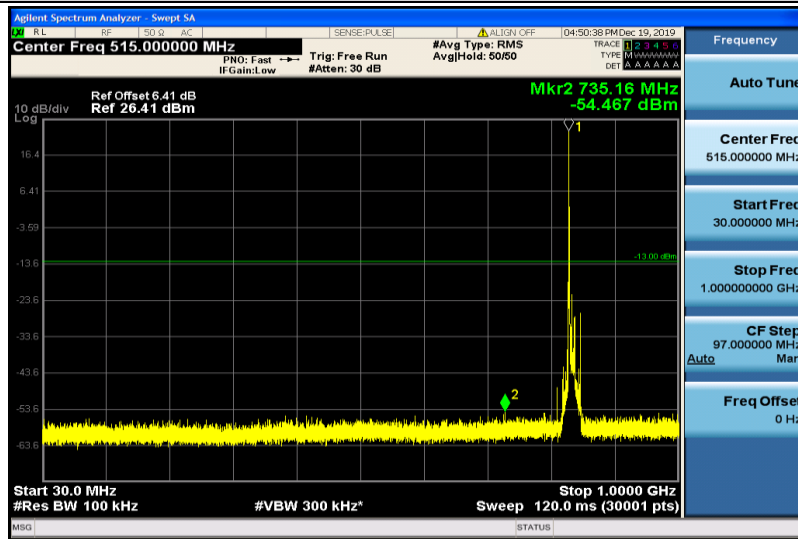

Band5-10MHz-QPSK-20450-1RB#0-1000~26000MHz

Band5-10MHz-QPSK-20525-1RB#0-30~1000MHz