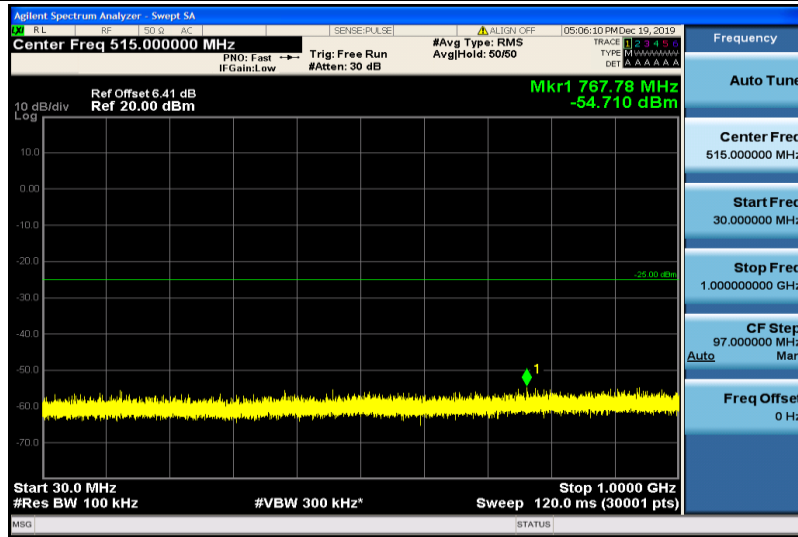

Band7-5MHz-16QAM-21100-1RB#0-1000~26000MHz

Band7-5MHz-16QAM-21425-1RB#0-30~1000MHz