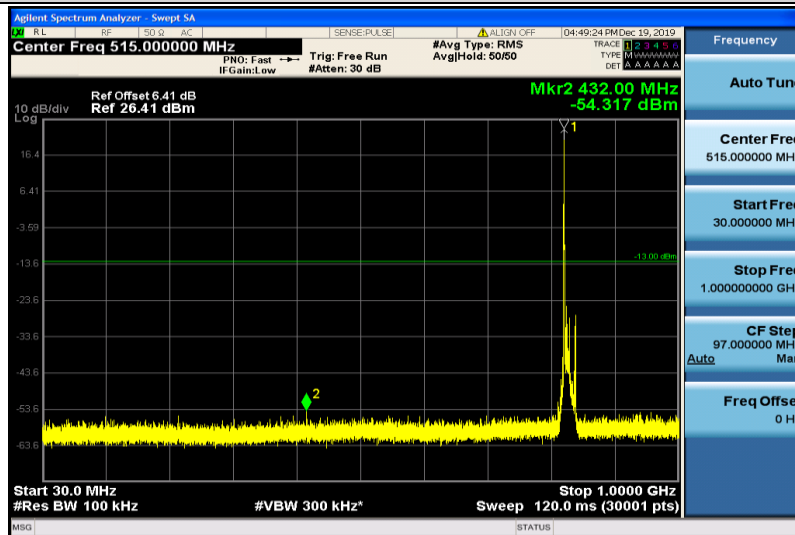

Band5-5MHz-16QAM-20425-1RB#0-1000~26000MHz

Band5-5MHz-16QAM-20525-1RB#0-30~1000MHz

Band5-5MHz-16QAM-20525-1RB#0-1000~26000MHz

Band5-5MHz-16QAM-20625-1RB#0-30~1000MHz

Band5-5MHz-16QAM-20625-1RB#0-1000~26000MHz