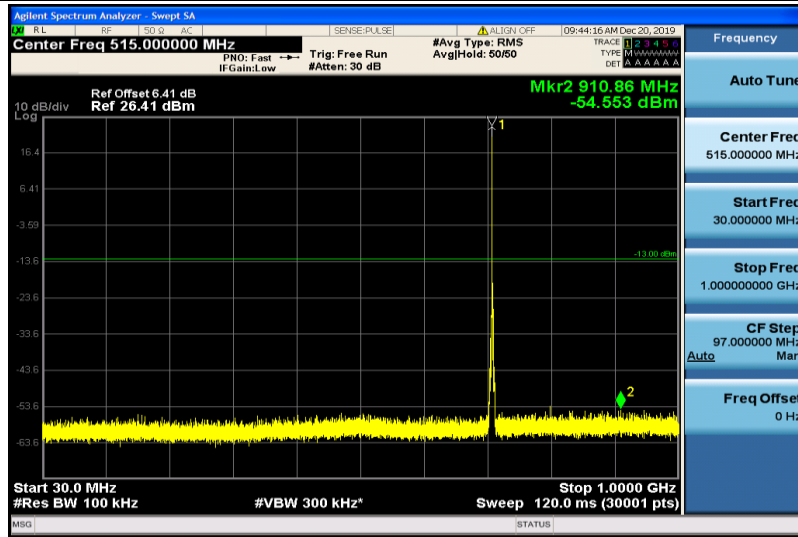

Band12-1.4MHz-16QAM-23095-1RB#0-1000~26000MHz

Band12-1.4MHz-16QAM-23173-1RB#0-30~1000MHz