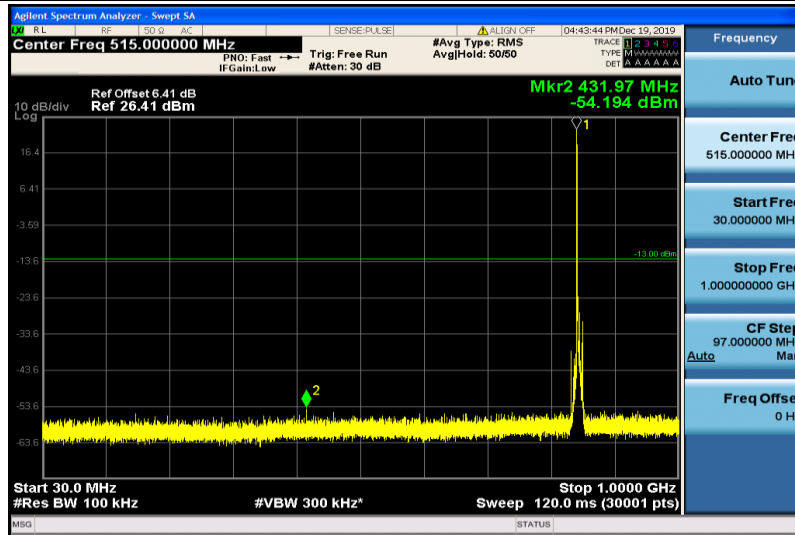

Band5-5MHz-16QAM-20425-1RB#0-1000~26000MHz

Band5-5MHz-16QAM-20525-1RB#0-30~1000MHz

Band5-5MHz-16QAM-20525-1RB#0-1000~26000MHz

Band5-5MHz-16QAM-20625-1RB#0-30~1000MHz

Band5-5MHz-16QAM-20625-1RB#0-1000~26000MHz