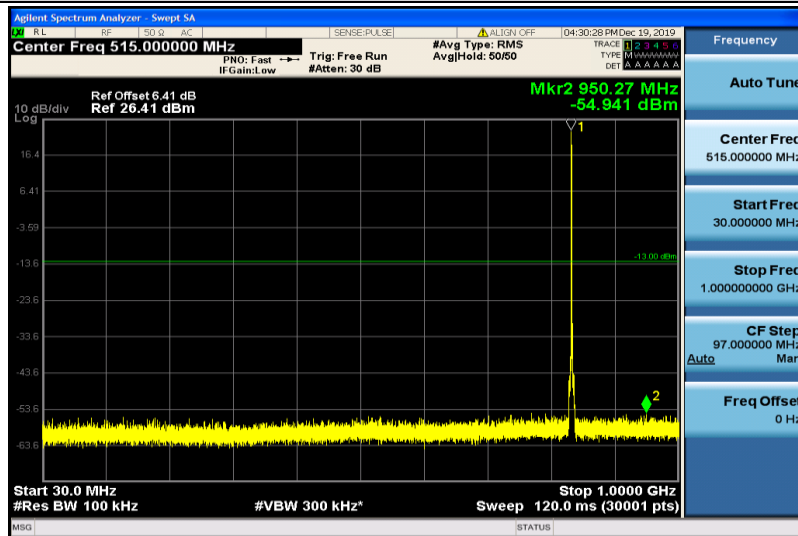

Band5-1.4MHz-16QAM-20407-1RB#0-1000~26000MHz

Band5-1.4MHz-16QAM-20525-1RB#0-30~1000MHz