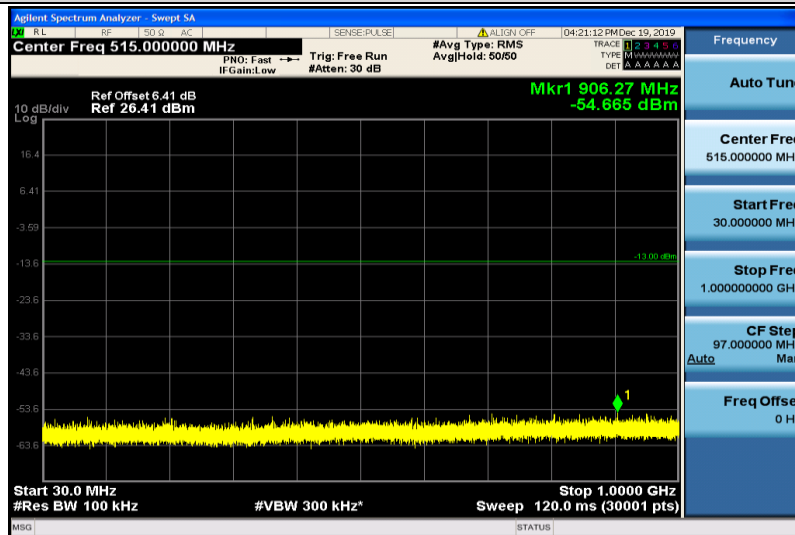

Band4-15MHz-16QAM-20325-1RB#0-1000~26000MHz

Band4-20MHz-QPSK-20050-1RB#0-30~1000MHz