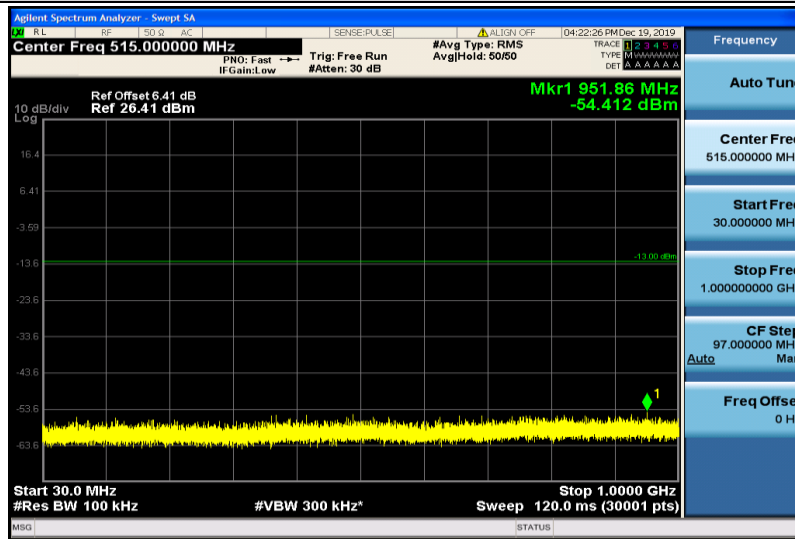

Band4-20MHz-QPSK-20050-1RB#0-1000~26000MHz

Band4-20MHz-QPSK-20175-1RB#0-30~1000MHz