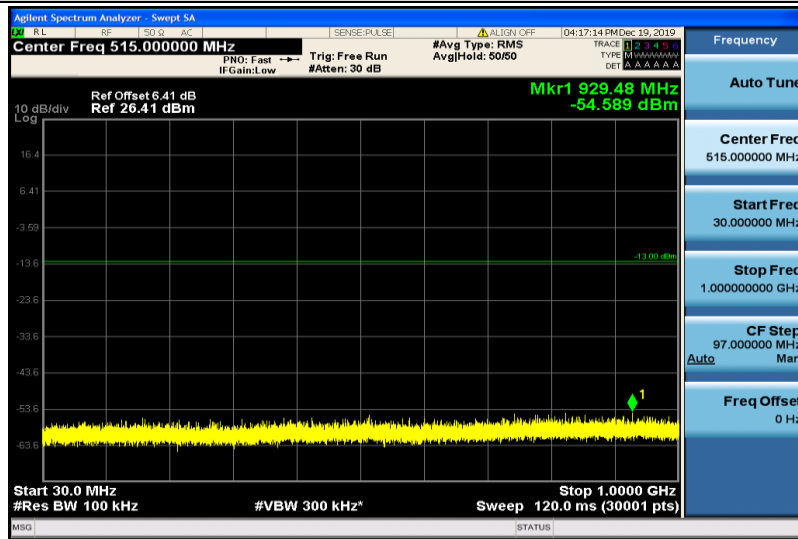

Band4-15MHz-16QAM-20025-1RB#0-1000~26000MHz

Band4-15MHz-16QAM-20175-1RB#0-30~1000MHz