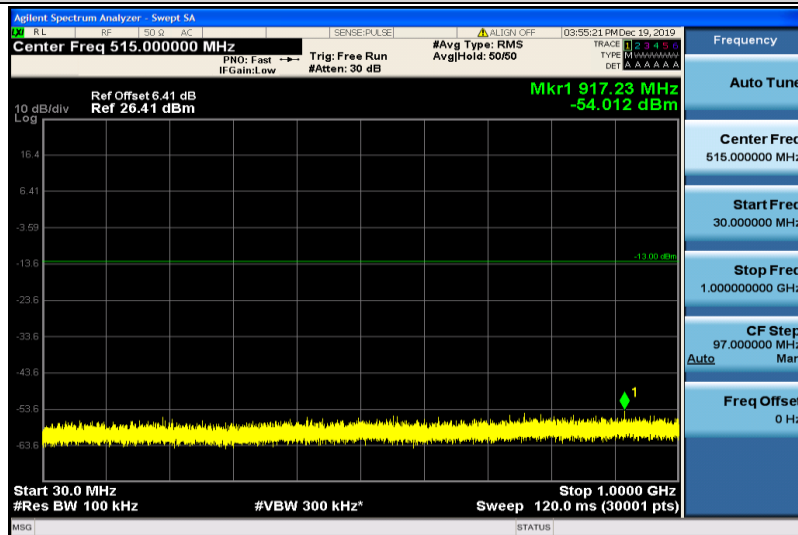

Band4-1.4MHz-16QAM-19957-1RB#0-1000~26000MHz

Band4-1.4MHz-16QAM-20175-1RB#0-30~1000MHz

Band4-1.4MHz-16QAM-20175-1RB#0-1000~26000MHz

Band4-1.4MHz-16QAM-20393-1RB#0-30~1000MHz

Band4-1.4MHz-16QAM-20393-1RB#0-1000~26000MHz