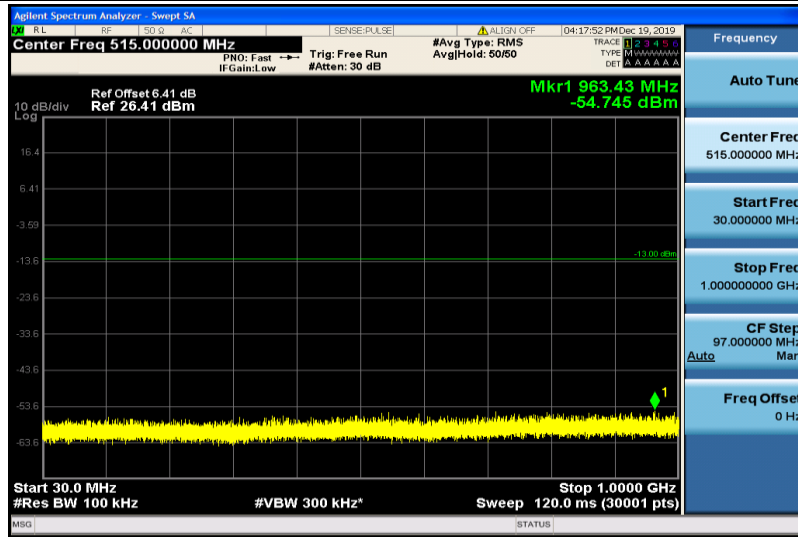

Band4-15MHz-QPSK-20175-1RB#0-1000~26000MHz

Band4-15MHz-QPSK-20325-1RB#0-30~1000MHz