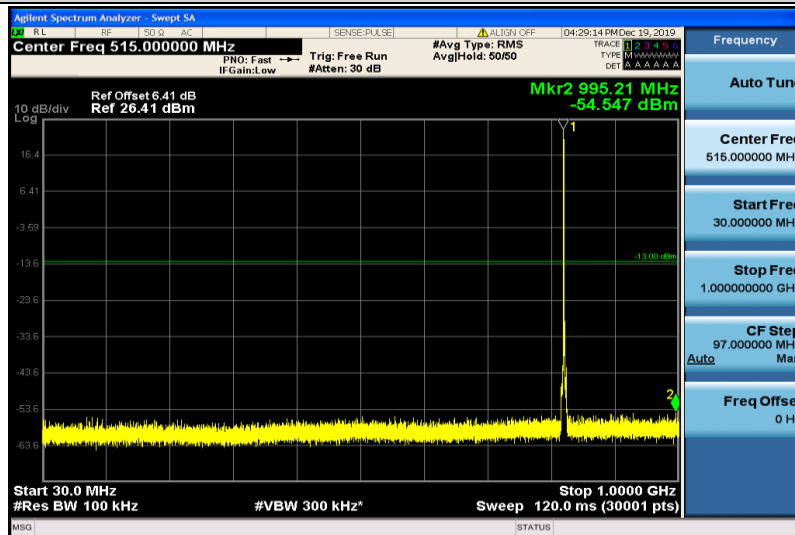

Band5-1.4MHz-QPSK-20525-1RB#0-30~1000MHz

Band5-1.4MHz-QPSK-20525-1RB#0-1000~26000MHz

Band5-1.4MHz-QPSK-20643-1RB#0-30~1000MHz

Band5-1.4MHz-QPSK-20643-1RB#0-1000~26000MHz

Band5-1.4MHz-16QAM-20407-1RB#0-30~1000MHz