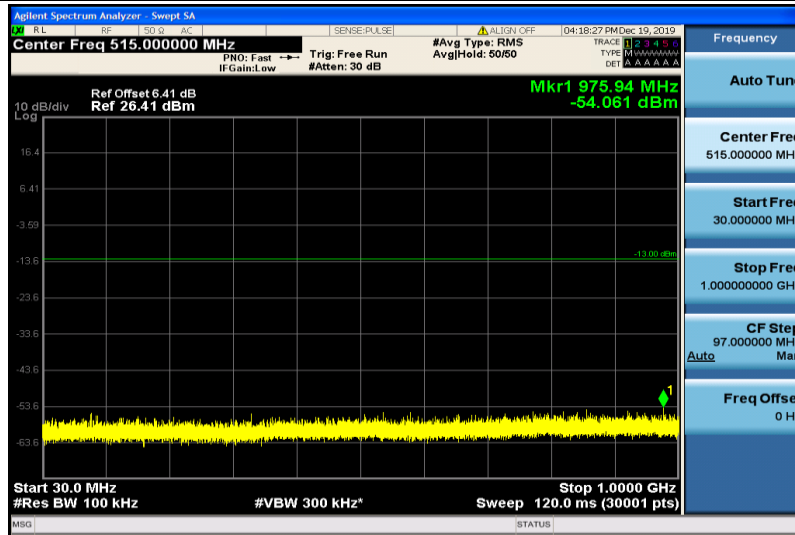

Band4-15MHz-16QAM-20025-1RB#0-30~1000MHz

Band4-15MHz-16QAM-20025-1RB#0-1000~26000MHz

Band4-15MHz-16QAM-20175-1RB#0-30~1000MHz

Band4-15MHz-16QAM-20175-1RB#0-1000~26000MHz

Band4-15MHz-16QAM-20325-1RB#0-30~1000MHz