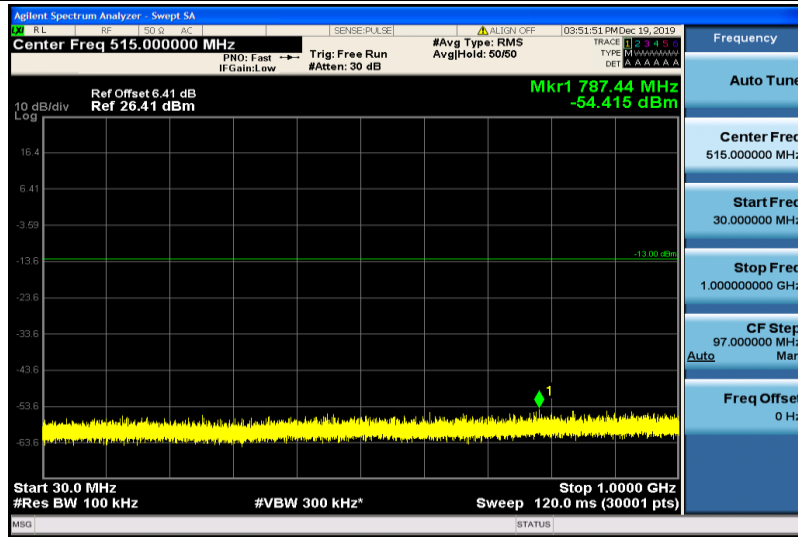

Band4-1.4MHz-16QAM-20175-1RB#0-1000~26000MHz

Band4-1.4MHz-16QAM-20393-1RB#0-30~1000MHz