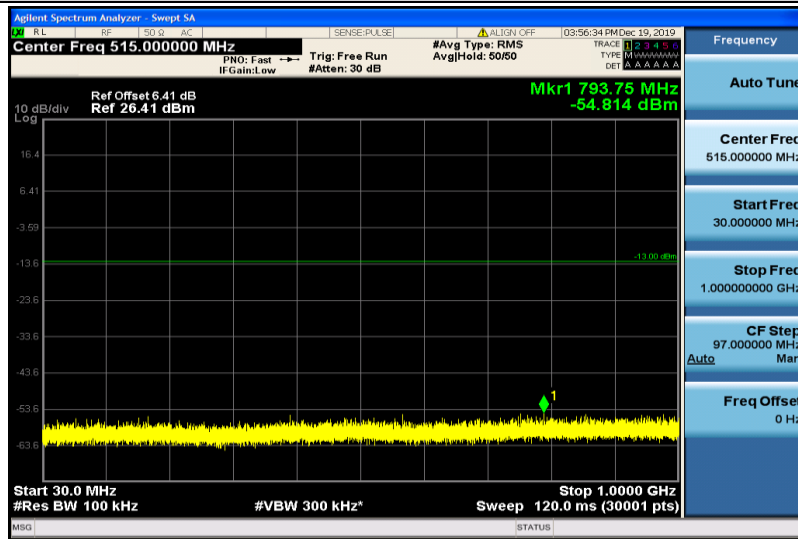

Band4-3MHz-QPSK-19965-1RB#0-1000~26000MHz

Band4-3MHz-QPSK-20175-1RB#0-30~1000MHz