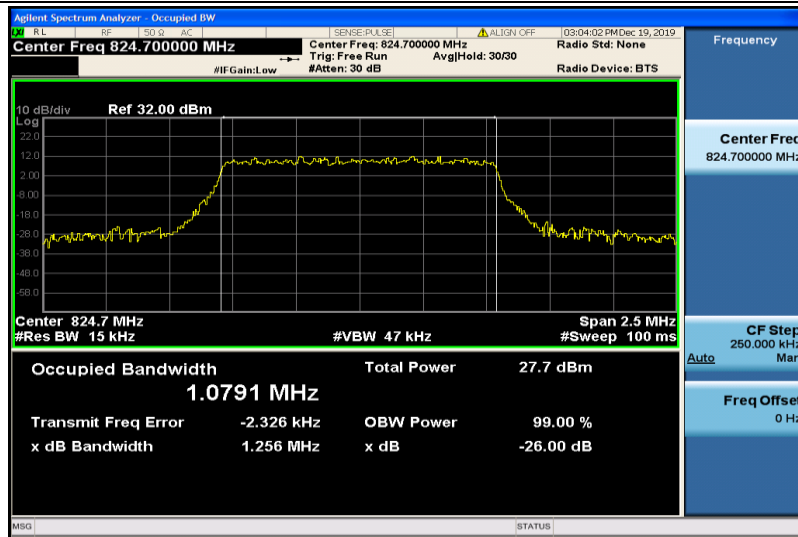

Band5-1.4MHz-QPSK-20643-6RB#0-1.0786

Band5-1.4MHz-16QAM-20407-6RB#0-1.0791