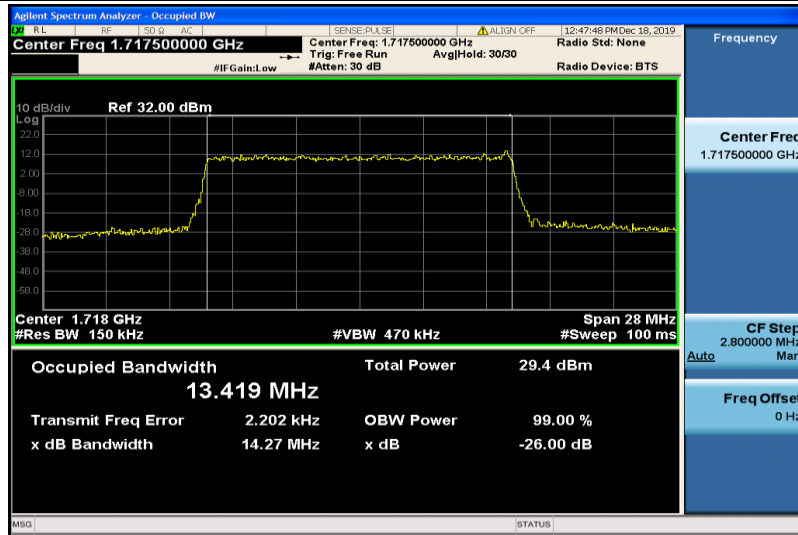

Band4-15MHz-QPSK-20325-75RB#0-13.407

Band4-15MHz-16QAM-20025-75RB#0-13.419