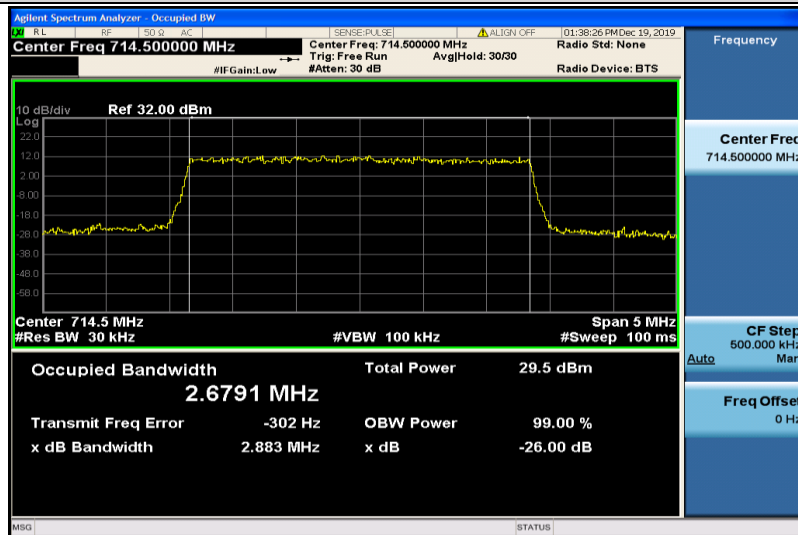

Band12-3MHz-QPSK-23095-15RB#0-2.6720

Band12-3MHz-QPSK-23165-15RB#0-2.6791