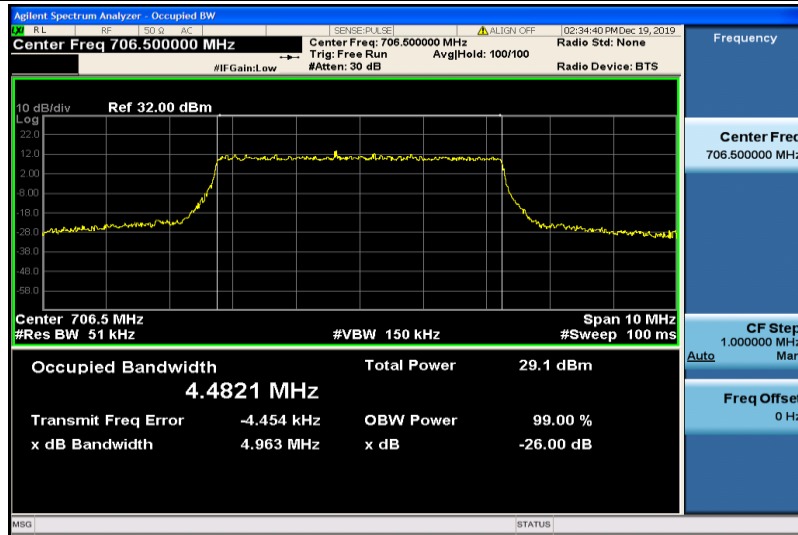

Band17-5MHz-QPSK-23825-25RB#0-4.4763

Band17-5MHz-16QAM-23755-25RB#0-4.4821