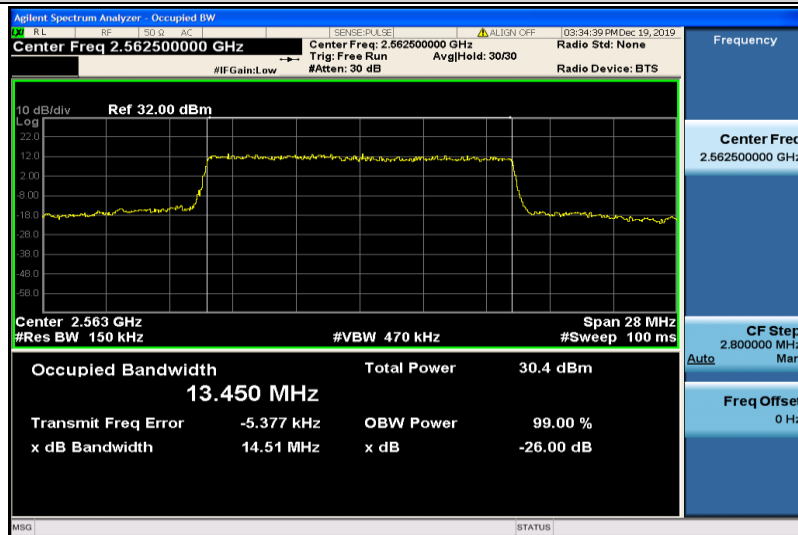

Band7-15MHz-QPSK-21100-75RB#0-13.428

Band7-15MHz-QPSK-21375-75RB#0-13.450