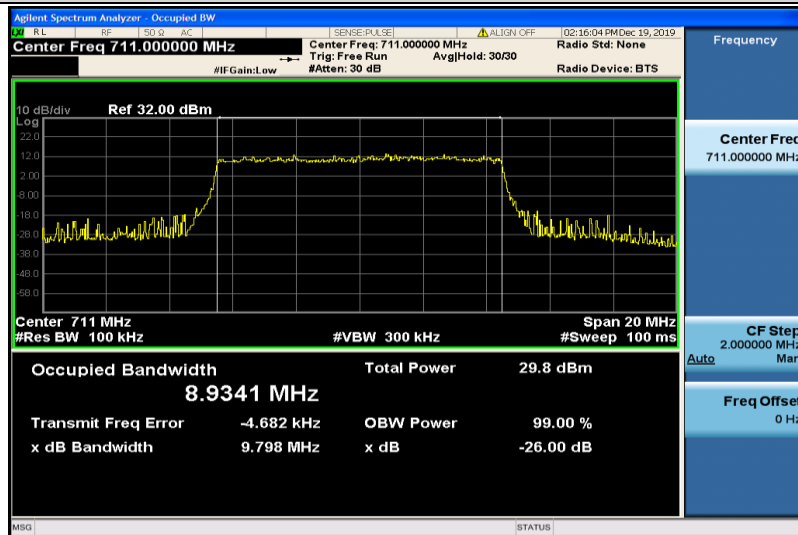

Band12-10MHz-QPSK-23095-50RB#0-8.9704

Band12-10MHz-QPSK-23130-50RB#0-8.9341