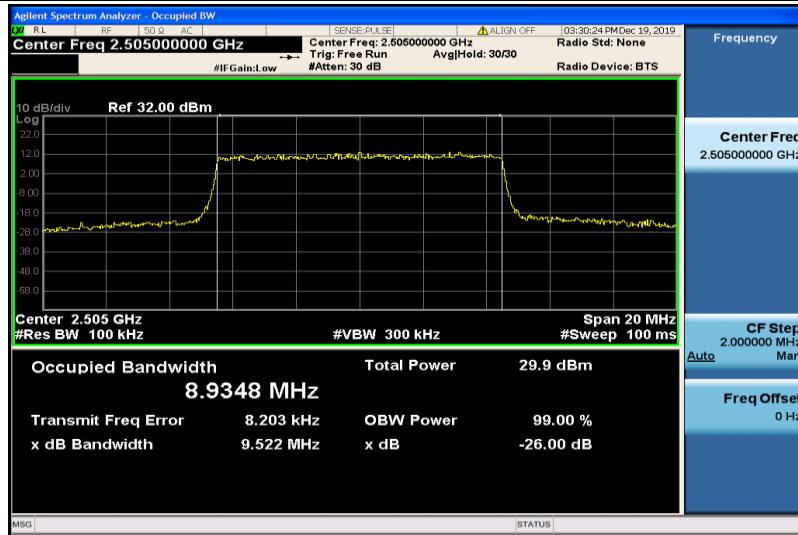

Band7-5MHz-QPSK-20775-25RB#0-4.4679

Band7-5MHz-QPSK-21100-25RB#0-4.4798

Band7-5MHz-QPSK-21425-25RB#0-4.4801

Band7-5MHz-16QAM-20775-25RB#0-4.4716

Band7-5MHz-16QAM-21100-25RB#0-4.4762

Band7-5MHz-16QAM-21425-25RB#0-4.4697