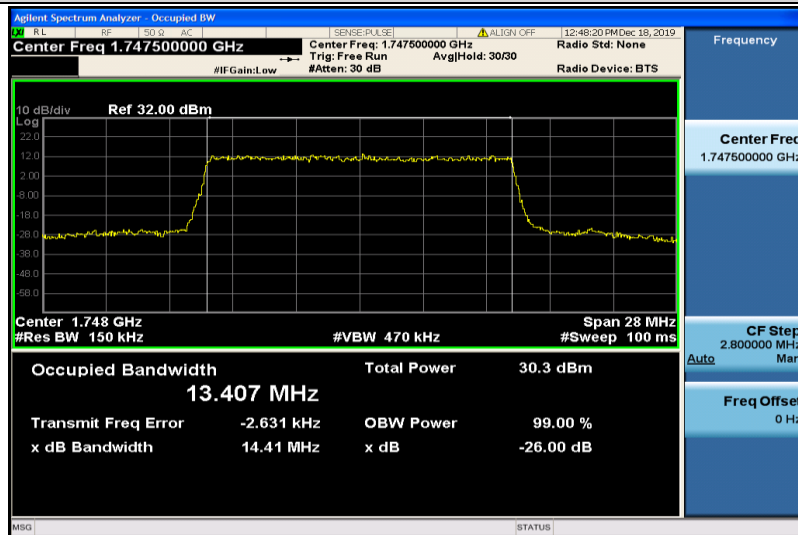

Band4-15MHz-QPSK-20175-75RB#0-13.381

Band4-15MHz-QPSK-20325-75RB#0-13.407