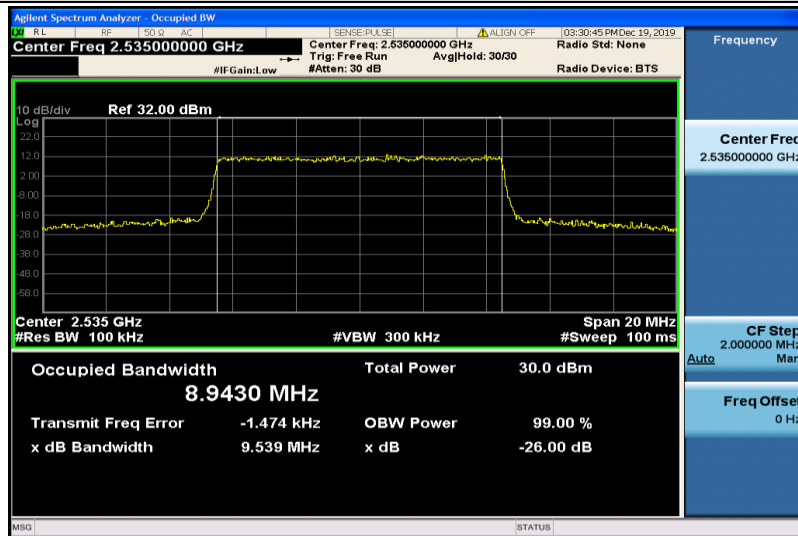

Band7-10MHz-QPSK-20800-50RB#0-8.9348

Band7-10MHz-QPSK-21100-50RB#0-8.9430