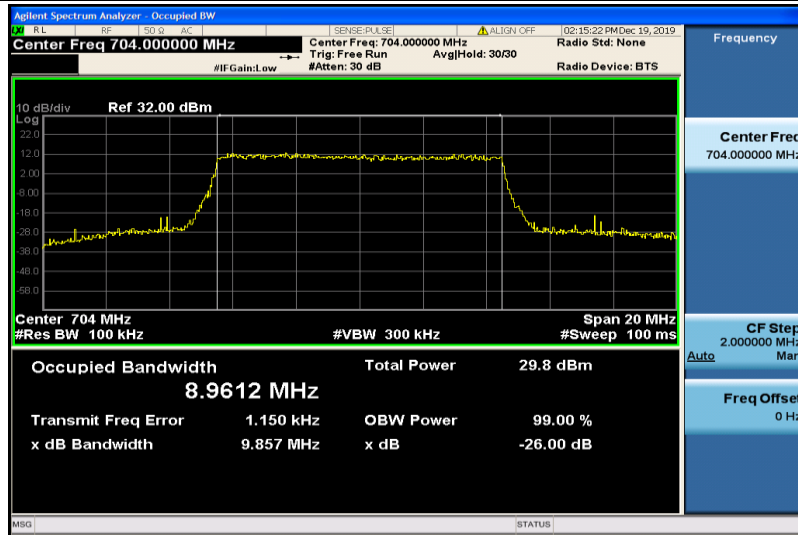

Band12-5MHz-QPSK-23035-25RB#0-4.4710

Band12-5MHz-QPSK-23095-25RB#0-4.4877

Band12-5MHz-QPSK-23155-25RB#0-4.4874

Band12-5MHz-16QAM-23035-25RB#0-4.4805

Band12-5MHz-16QAM-23095-25RB#0-4.4941

Band12-5MHz-16QAM-23155-25RB#0-4.4776