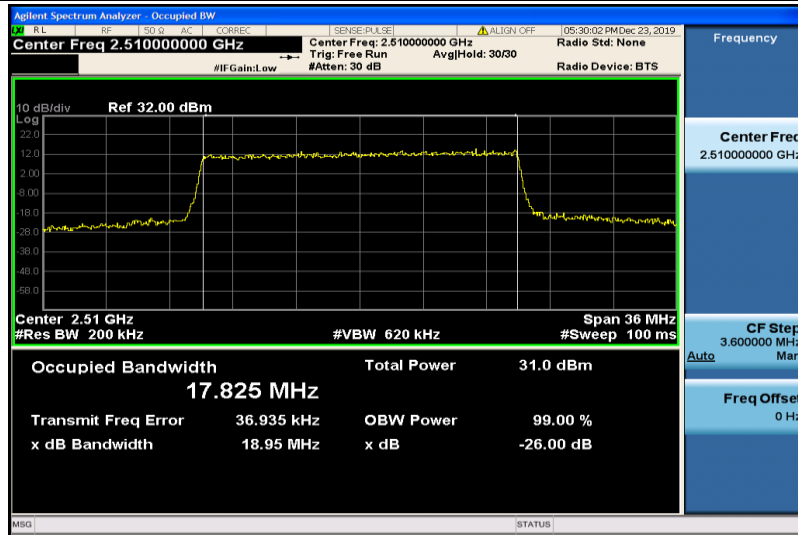

Band7-15MHz-QPSK-20825-75RB#0-13.409

Band7-15MHz-QPSK-21100-75RB#0-13.428

Band7-15MHz-QPSK-21375-75RB#0-13.450

Band7-15MHz-16QAM-20825-75RB#0-13.424

Band7-15MHz-16QAM-21100-75RB#0-13.425

Band7-15MHz-16QAM-21375-75RB#0-13.409