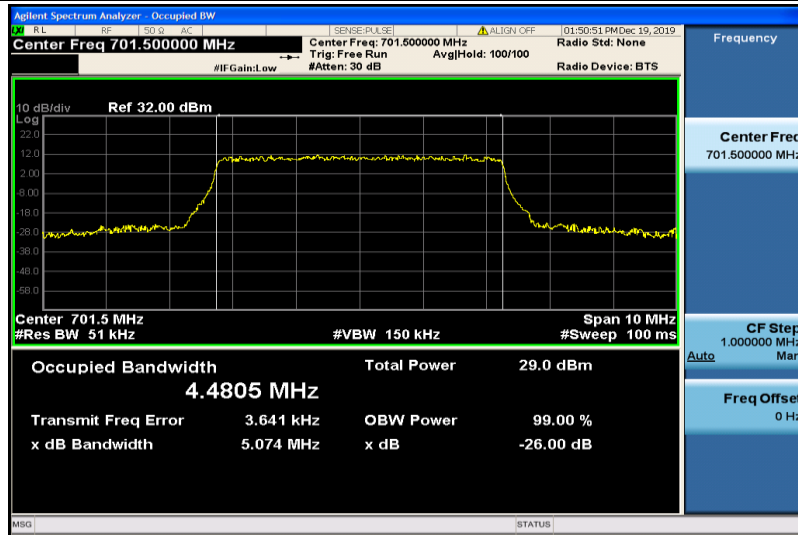

Band12-5MHz-QPSK-23155-25RB#0-4.4874

Band12-5MHz-16QAM-23035-25RB#0-4.4805