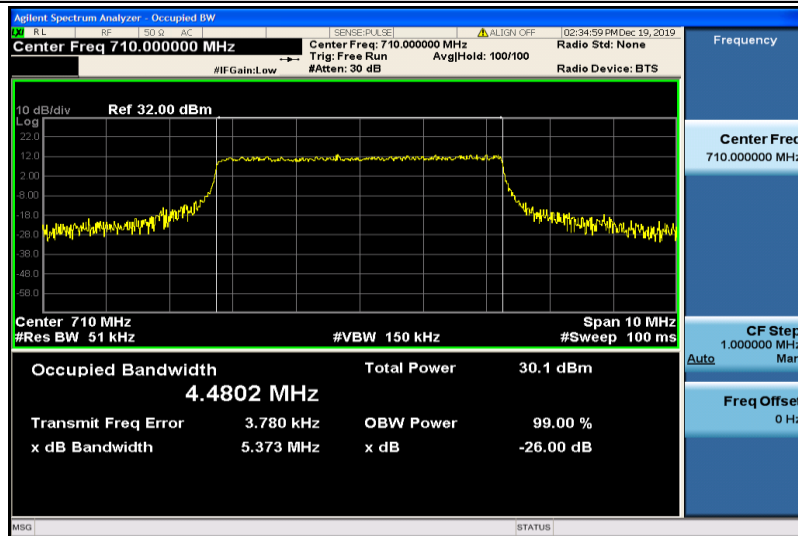

Band17-5MHz-QPSK-23755-25RB#0-4.4893

Band17-5MHz-QPSK-23790-25RB#0-4.4802