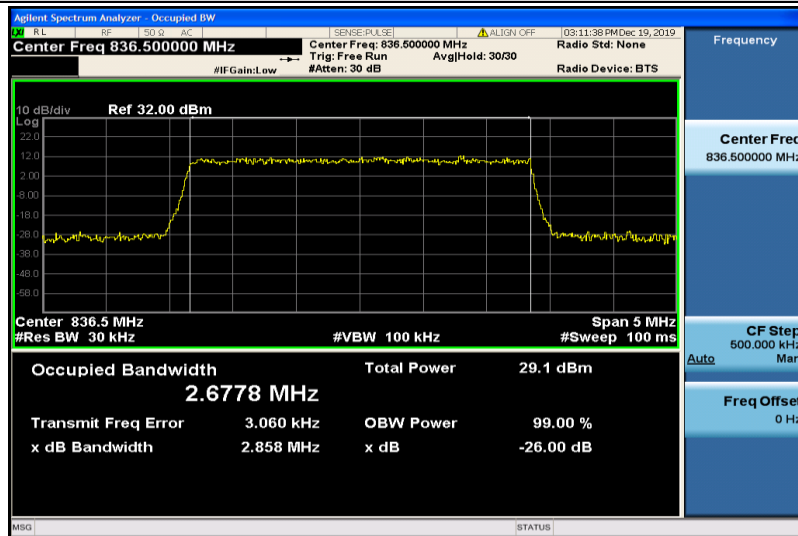

Band5-3MHz-QPSK-20415-15RB#0-2.6748

Band5-3MHz-QPSK-20525-15RB#0-2.6778