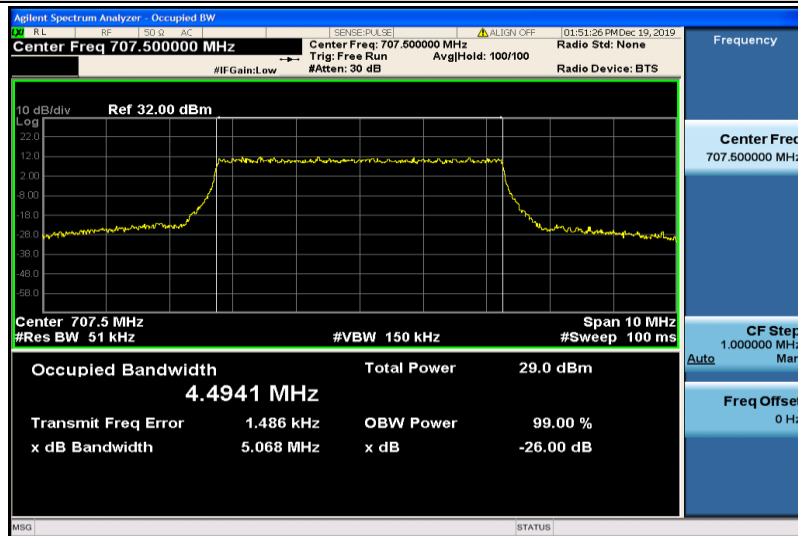

Band12-5MHz-QPSK-23035-25RB#0-4.4710

Band12-5MHz-QPSK-23095-25RB#0-4.4877

Band12-5MHz-QPSK-23155-25RB#0-4.4874

Band12-5MHz-16QAM-23035-25RB#0-4.4805

Band12-5MHz-16QAM-23095-25RB#0-4.4941

Band12-5MHz-16QAM-23155-25RB#0-4.4776