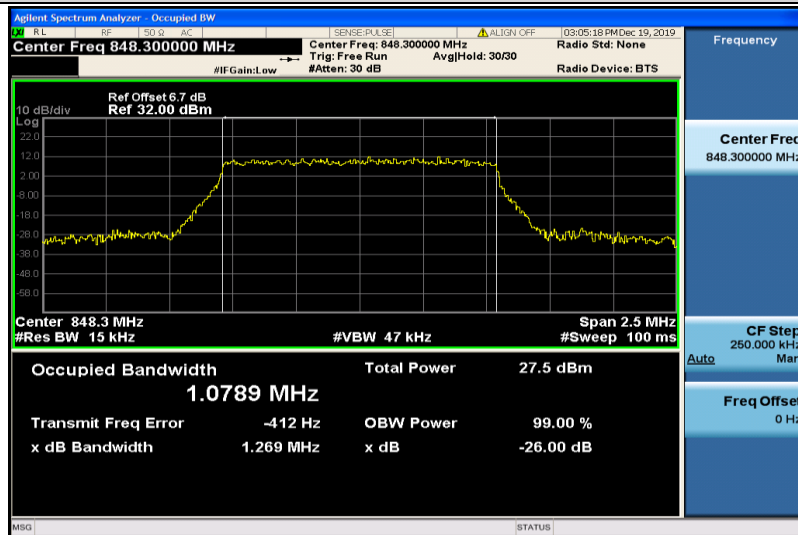

Band5-1.4MHz-QPSK-20407-6RB#0-1.0779

Band5-1.4MHz-QPSK-20525-6RB#0-1.0839

Band5-1.4MHz-QPSK-20643-6RB#0-1.0786

Band5-1.4MHz-16QAM-20407-6RB#0-1.0791

Band5-1.4MHz-16QAM-20525-6RB#0-1.0753

Band5-1.4MHz-16QAM-20643-6RB#0-1.0789