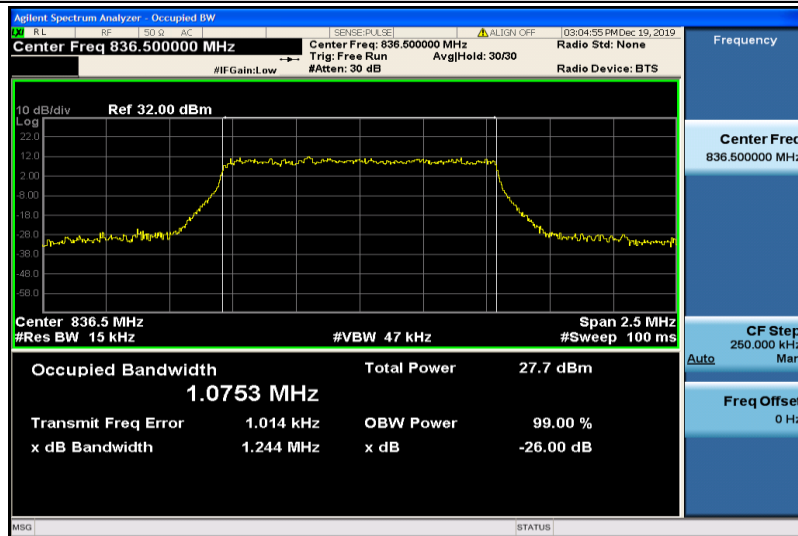

Band5-1.4MHz-QPSK-20407-6RB#0-1.0779

Band5-1.4MHz-QPSK-20525-6RB#0-1.0839

Band5-1.4MHz-QPSK-20643-6RB#0-1.0786

Band5-1.4MHz-16QAM-20407-6RB#0-1.0791

Band5-1.4MHz-16QAM-20525-6RB#0-1.0753

Band5-1.4MHz-16QAM-20643-6RB#0-1.0789