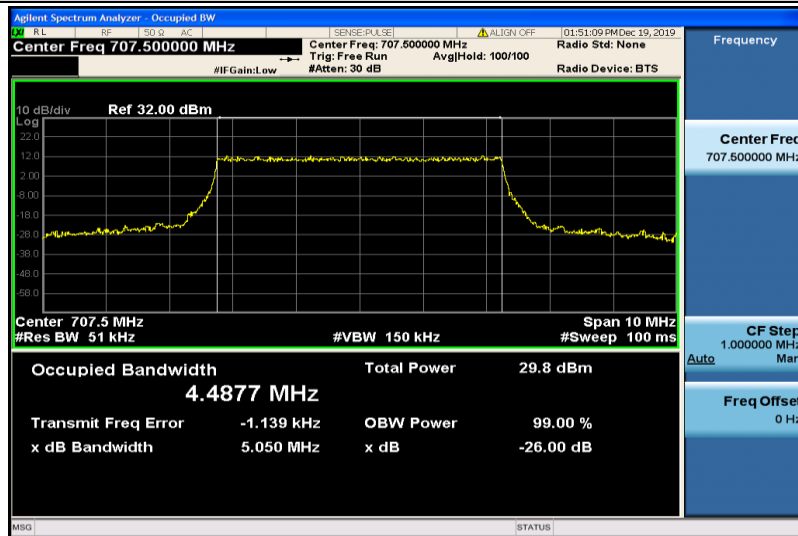

Band12-5MHz-QPSK-23035-25RB#0-4.4710

Band12-5MHz-QPSK-23095-25RB#0-4.4877