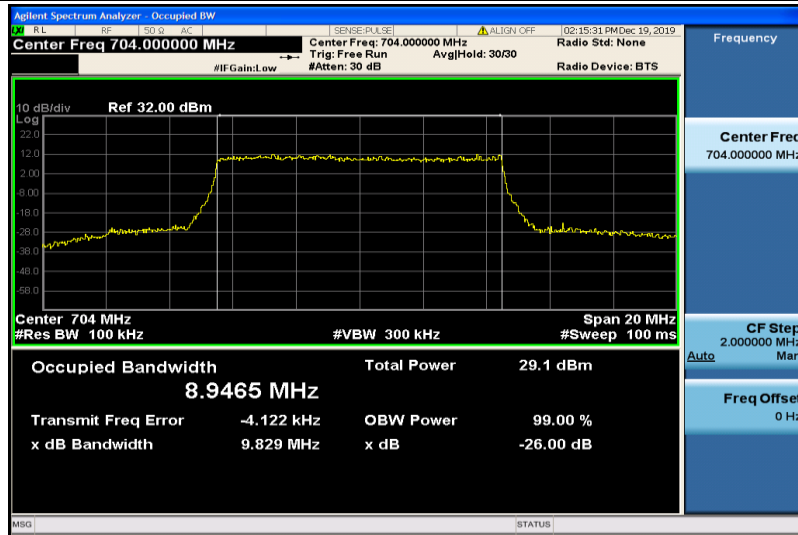

Band12-10MHz-QPSK-23130-50RB#0-8.9341

Band12-10MHz-16QAM-23060-50RB#0-8.9465