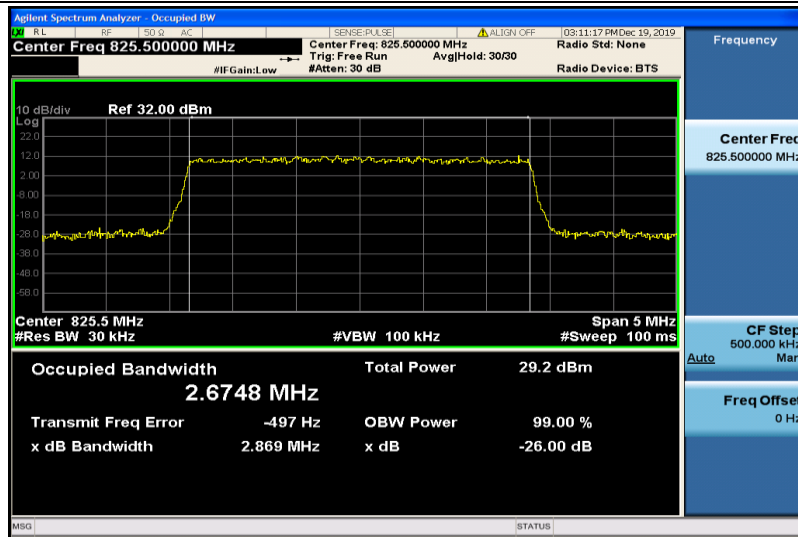

Band5-1.4MHz-QPSK-20407-6RB#0-1.0779

Band5-1.4MHz-QPSK-20525-6RB#0-1.0839

Band5-1.4MHz-QPSK-20643-6RB#0-1.0786

Band5-1.4MHz-16QAM-20407-6RB#0-1.0791

Band5-1.4MHz-16QAM-20525-6RB#0-1.0753

Band5-1.4MHz-16QAM-20643-6RB#0-1.0789