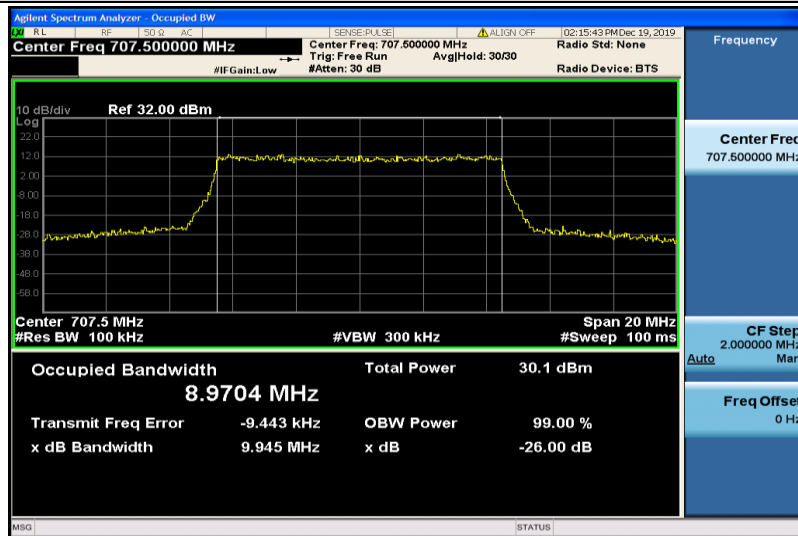

Band12-10MHz-QPSK-23060-50RB#0-8.9612

Band12-10MHz-QPSK-23095-50RB#0-8.9704