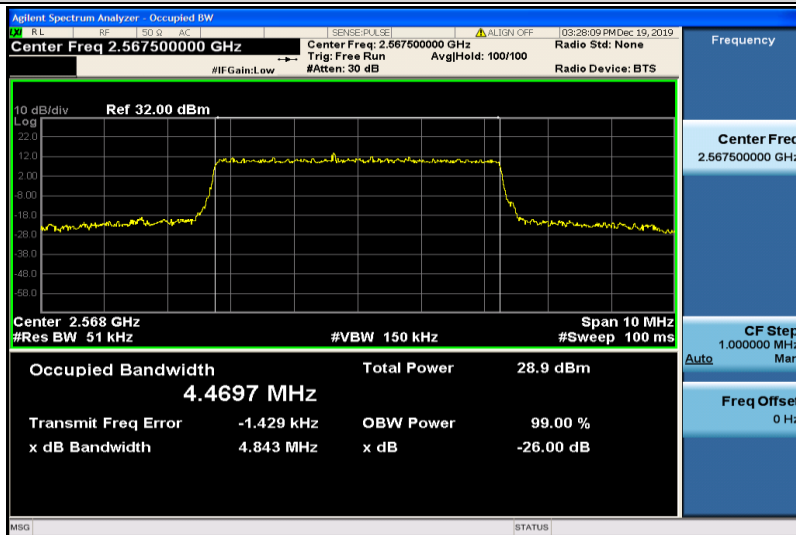

Band7-5MHz-QPSK-20775-25RB#0-4.4679

Band7-5MHz-QPSK-21100-25RB#0-4.4798

Band7-5MHz-QPSK-21425-25RB#0-4.4801

Band7-5MHz-16QAM-20775-25RB#0-4.4716

Band7-5MHz-16QAM-21100-25RB#0-4.4762

Band7-5MHz-16QAM-21425-25RB#0-4.4697