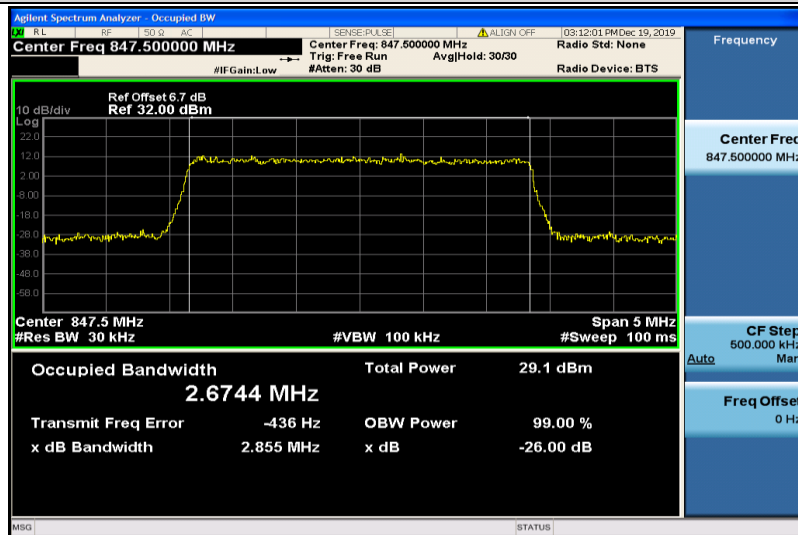

Band5-3MHz-QPSK-20525-15RB#0-2.6778

Band5-3MHz-QPSK-20635-15RB#0-2.6744