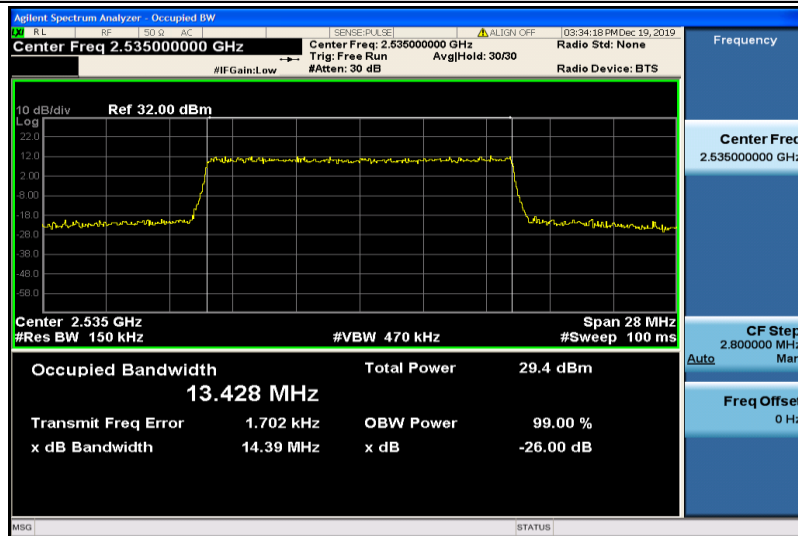

Band7-15MHz-QPSK-20825-75RB#0-13.409

Band7-15MHz-QPSK-21100-75RB#0-13.428