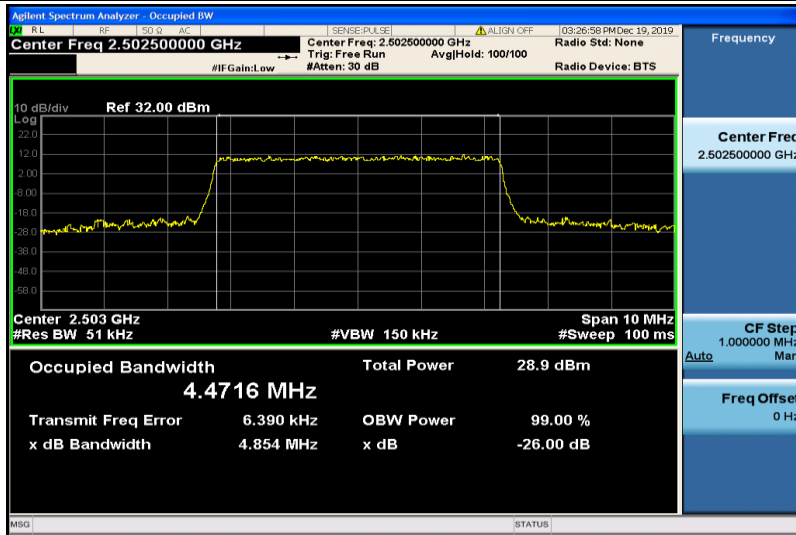

Band7-5MHz-QPSK-21425-25RB#0-4.4801

Band7-5MHz-16QAM-20775-25RB#0-4.4716