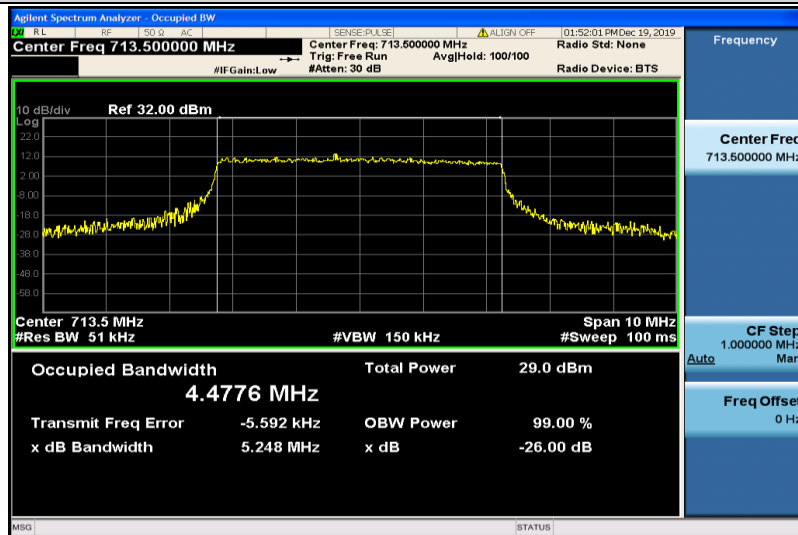

Band12-5MHz-QPSK-23035-25RB#0-4.4710

Band12-5MHz-QPSK-23095-25RB#0-4.4877

Band12-5MHz-QPSK-23155-25RB#0-4.4874

Band12-5MHz-16QAM-23035-25RB#0-4.4805

Band12-5MHz-16QAM-23095-25RB#0-4.4941

Band12-5MHz-16QAM-23155-25RB#0-4.4776