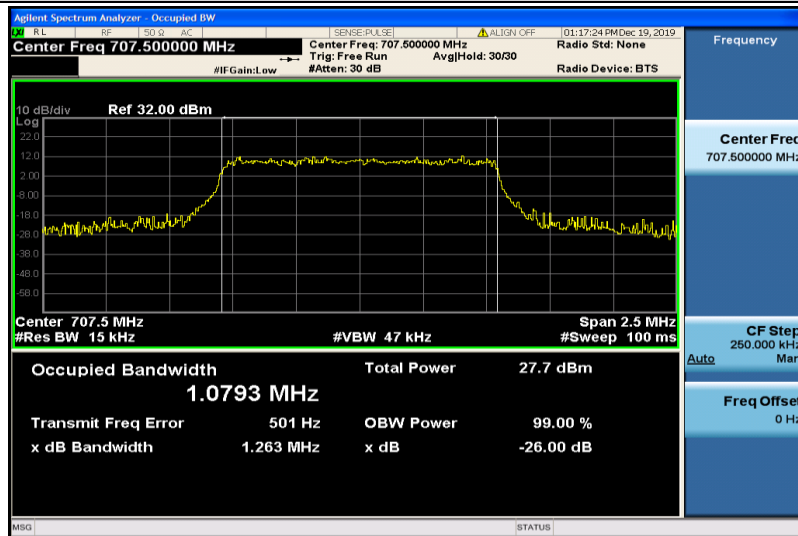

Band12-1.4MHz-QPSK-23017-6RB#0-1.0801

Band12-1.4MHz-QPSK-23095-6RB#0-1.0793

Band12-1.4MHz-QPSK-23173-6RB#0-1.0817

Band12-1.4MHz-16QAM-23017-6RB#0-1.0799

Band12-1.4MHz-16QAM-23095-6RB#0-1.0793

Band12-1.4MHz-16QAM-23173-6RB#0-1.0775