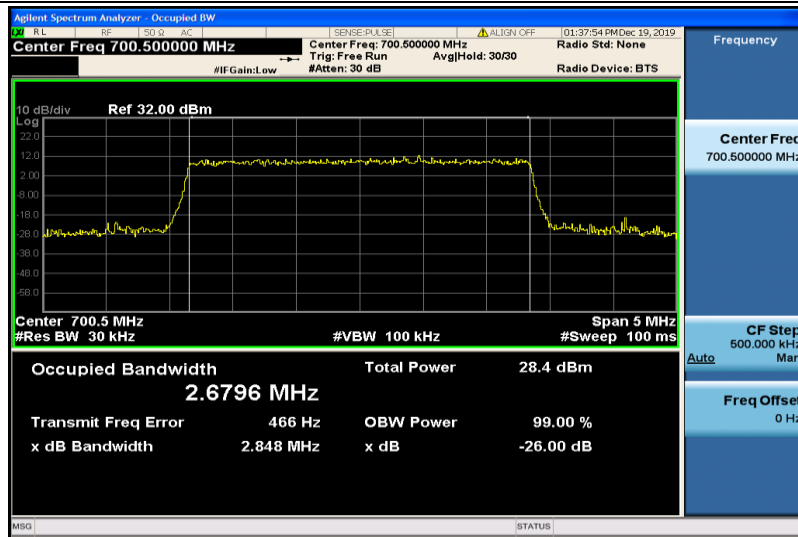

Band12-3MHz-QPSK-23165-15RB#0-2.6791

Band12-3MHz-16QAM-23025-15RB#0-2.6796