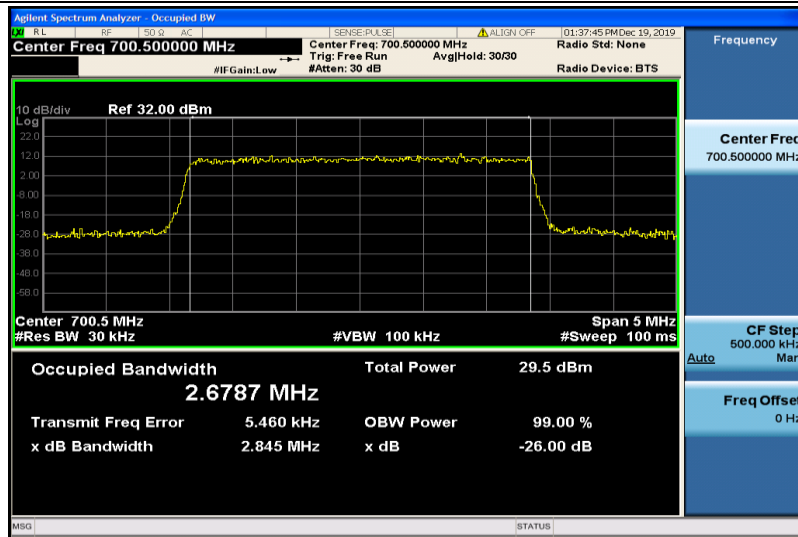

Band12-1.4MHz-QPSK-23017-6RB#0-1.0801

Band12-1.4MHz-QPSK-23095-6RB#0-1.0793

Band12-1.4MHz-QPSK-23173-6RB#0-1.0817

Band12-1.4MHz-16QAM-23017-6RB#0-1.0799

Band12-1.4MHz-16QAM-23095-6RB#0-1.0793

Band12-1.4MHz-16QAM-23173-6RB#0-1.0775