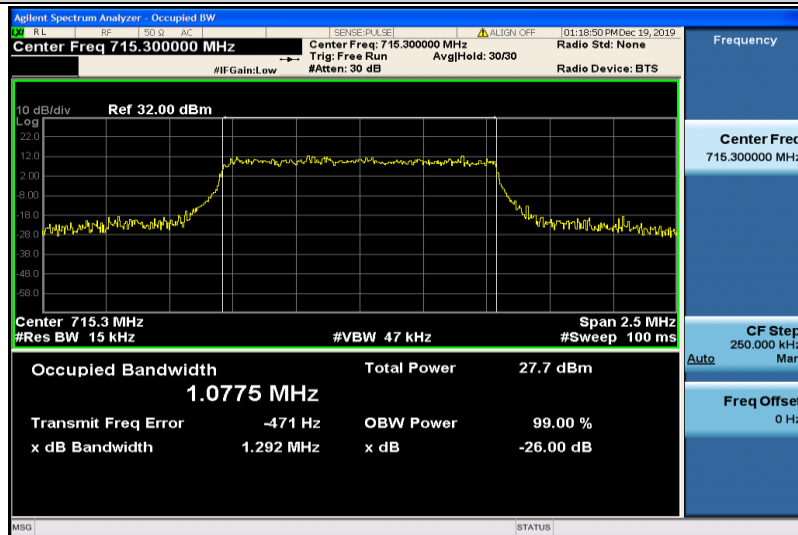

Band12-1.4MHz-QPSK-23017-6RB#0-1.0801

Band12-1.4MHz-QPSK-23095-6RB#0-1.0793

Band12-1.4MHz-QPSK-23173-6RB#0-1.0817

Band12-1.4MHz-16QAM-23017-6RB#0-1.0799

Band12-1.4MHz-16QAM-23095-6RB#0-1.0793

Band12-1.4MHz-16QAM-23173-6RB#0-1.0775