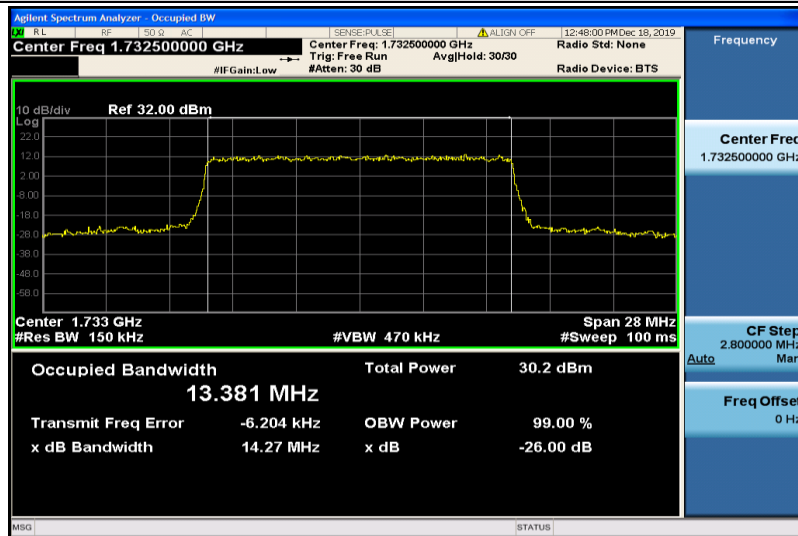

Band4-15MHz-QPSK-20025-75RB#0-13.420

Band4-15MHz-QPSK-20175-75RB#0-13.381