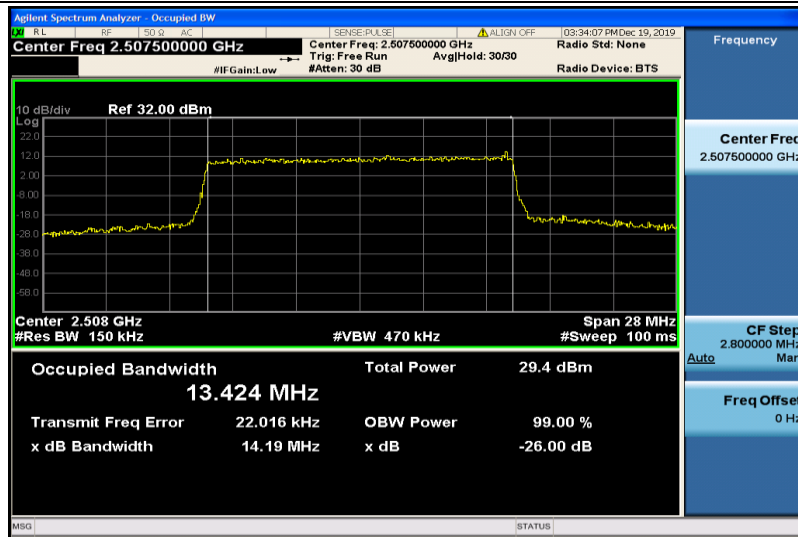

Band7-15MHz-QPSK-21375-75RB#0-13.450

Band7-15MHz-16QAM-20825-75RB#0-13.424