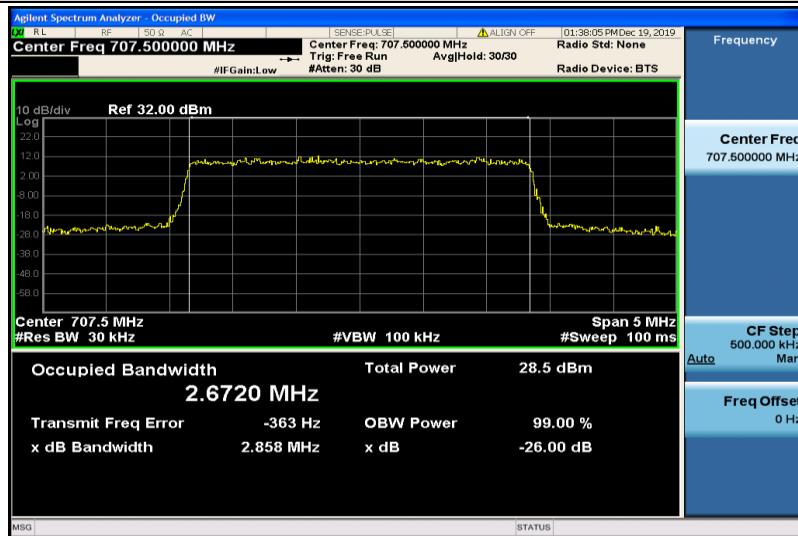

Band12-3MHz-QPSK-23025-15RB#0-2.6787

Band12-3MHz-QPSK-23095-15RB#0-2.6720