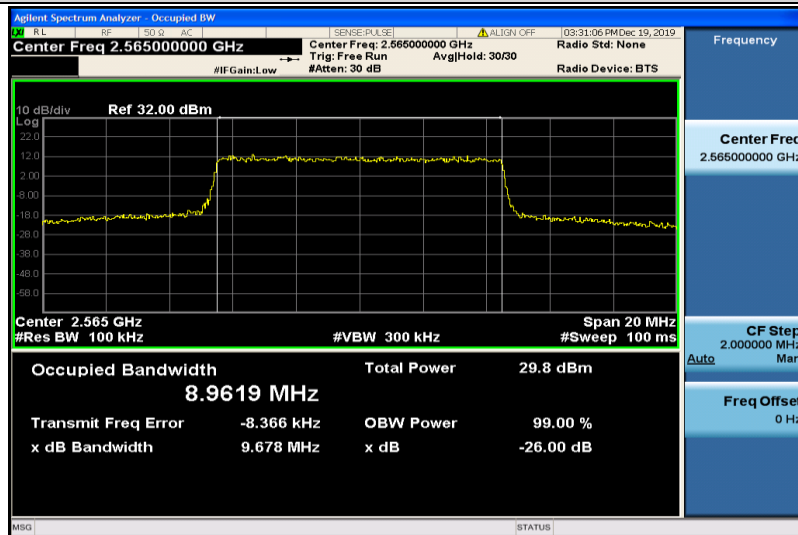

Band7-10MHz-QPSK-21100-50RB#0-8.9430

Band7-10MHz-QPSK-21400-50RB#0-8.9619