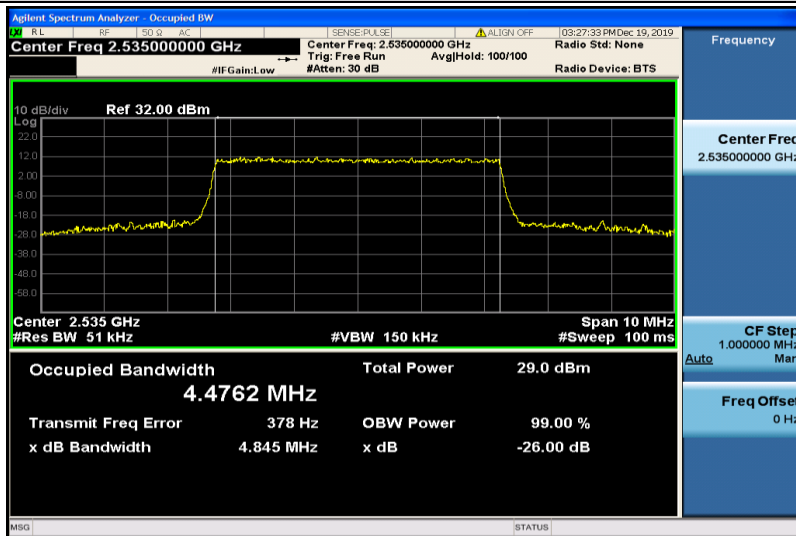

Band7-5MHz-QPSK-20775-25RB#0-4.4679

Band7-5MHz-QPSK-21100-25RB#0-4.4798

Band7-5MHz-QPSK-21425-25RB#0-4.4801

Band7-5MHz-16QAM-20775-25RB#0-4.4716

Band7-5MHz-16QAM-21100-25RB#0-4.4762

Band7-5MHz-16QAM-21425-25RB#0-4.4697