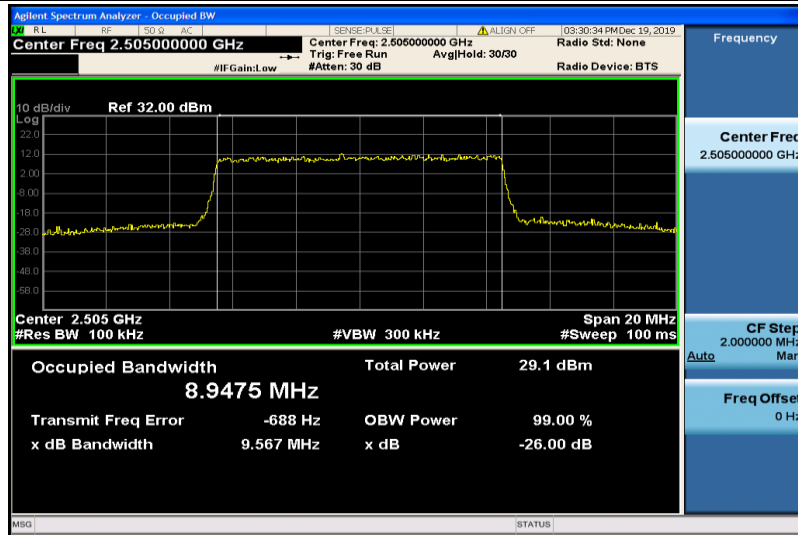

Band7-10MHz-QPSK-21400-50RB#0-8.9619

Band7-10MHz-16QAM-20800-50RB#0-8.9475