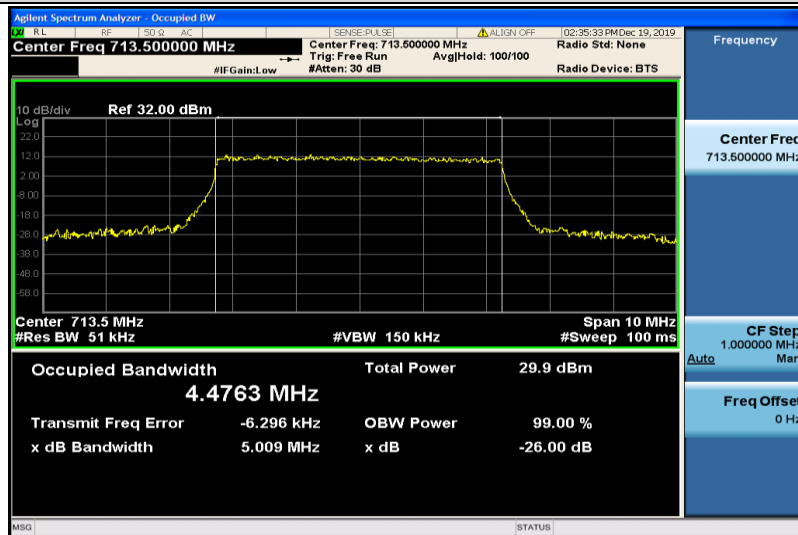

Band17-5MHz-QPSK-23790-25RB#0-4.4802

Band17-5MHz-QPSK-23825-25RB#0-4.4763