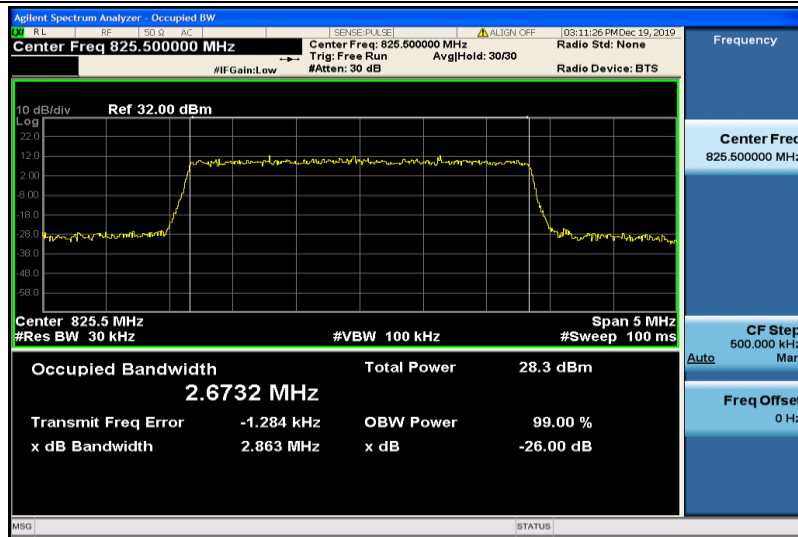

Band5-3MHz-QPSK-20635-15RB#0-2.6744

Band5-3MHz-16QAM-20415-15RB#0-2.6732