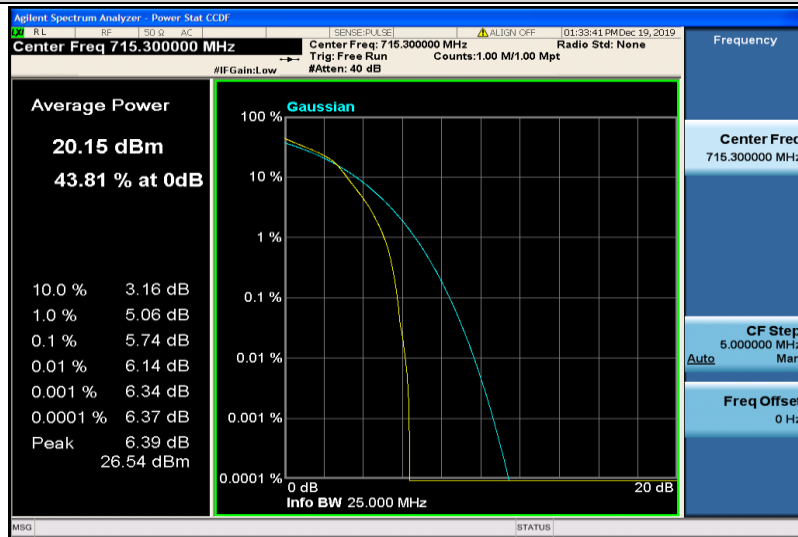

Band12-1.4MHz-16QAM-23173-1RB#0

Band12-1.4MHz-16QAM-23173-6RB#0