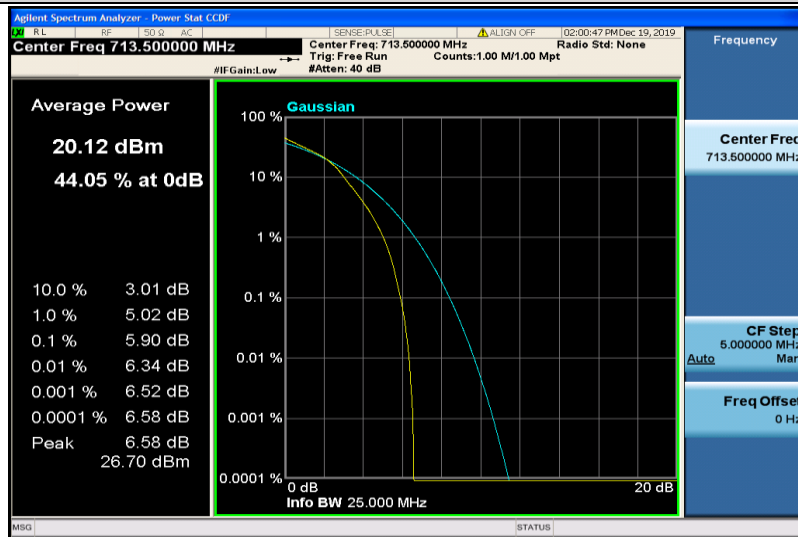

Band12-5MHz-QPSK-23155-25RB#0

Band12-5MHz-16QAM-23035-1RB#0

Band12-5MHz-16QAM-23035-25RB#0

Band12-5MHz-16QAM-23095-1RB#0

Band12-5MHz-16QAM-23095-25RB#0

Band12-5MHz-16QAM-23155-1RB#0

Band12-5MHz-16QAM-23155-25RB#0