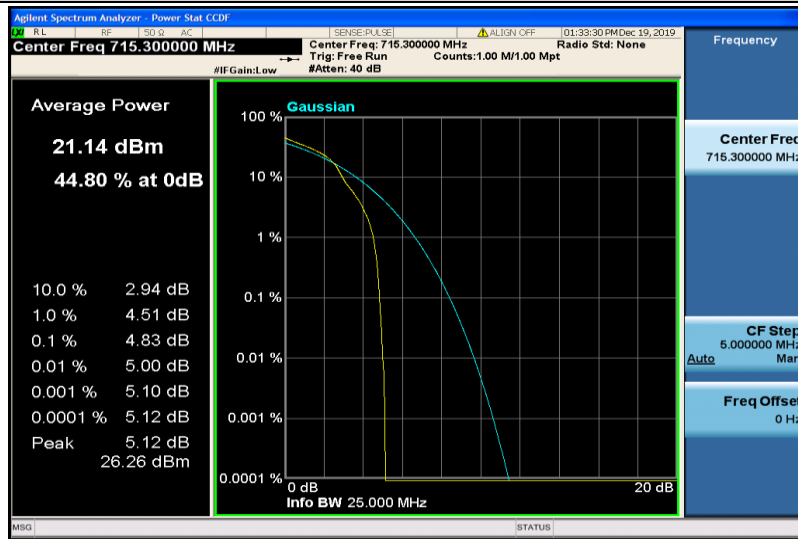

Band12-1.4MHz-16QAM-23095-6RB#0

Band12-1.4MHz-16QAM-23173-1RB#0