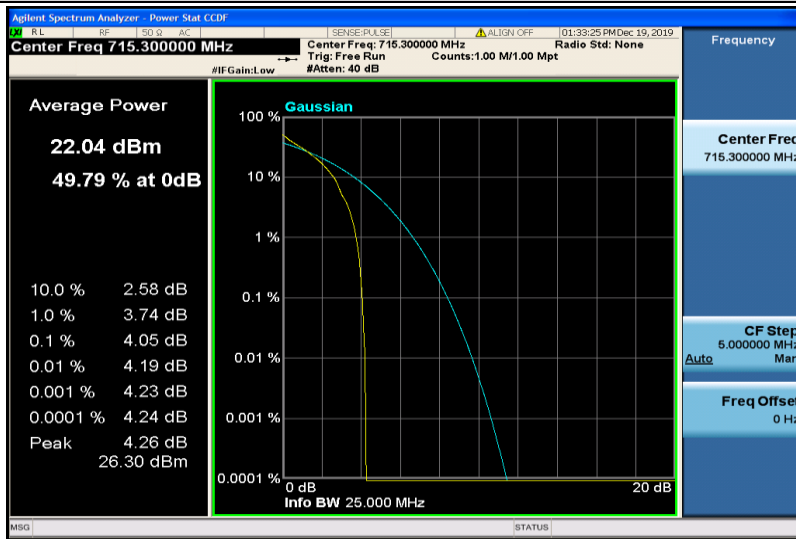

Band12-1.4MHz-QPSK-23095-6RB#0

Band12-1.4MHz-QPSK-23173-1RB#0