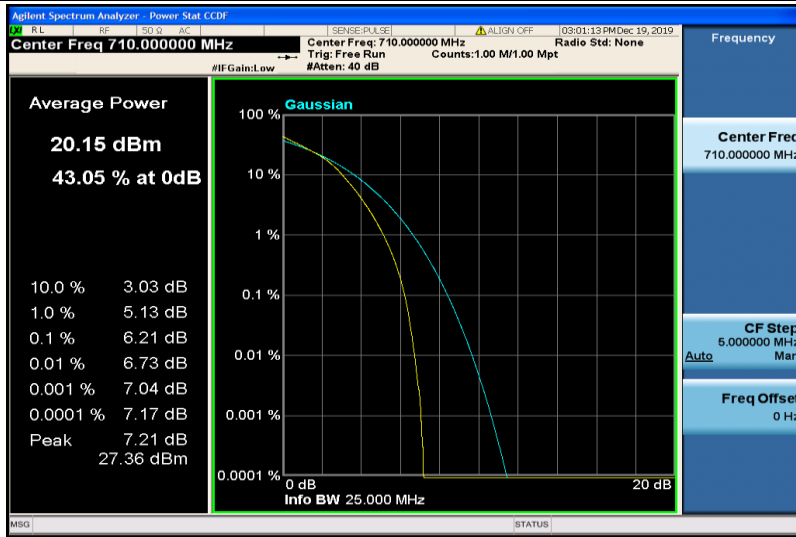

Band17-10MHz-QPSK-23800-1RB#0

Band17-10MHz-QPSK-23800-50RB#0

Band17-10MHz-16QAM-23780-1RB#0

Band17-10MHz-16QAM-23780-50RB#0

Band17-10MHz-16QAM-23790-1RB#0

Band17-10MHz-16QAM-23790-50RB#0

Band17-10MHz-16QAM-23800-1RB#0