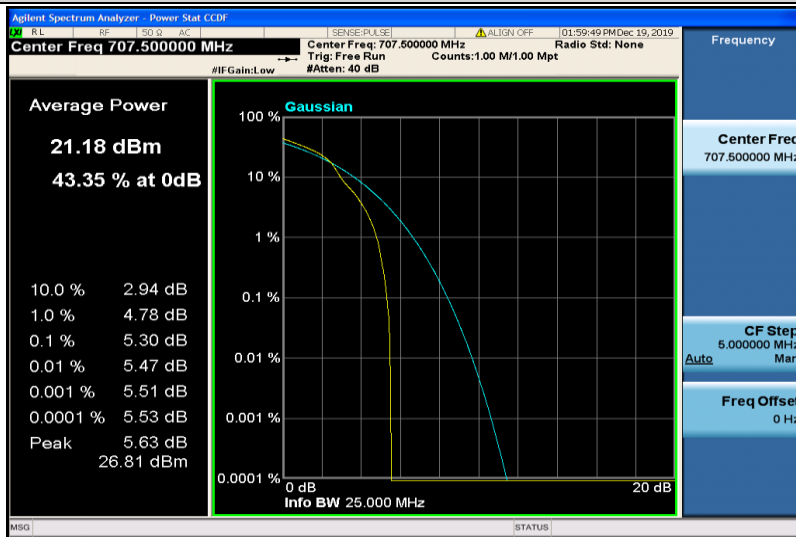

Band12-5MHz-16QAM-23035-25RB#0

Band12-5MHz-16QAM-23095-1RB#0