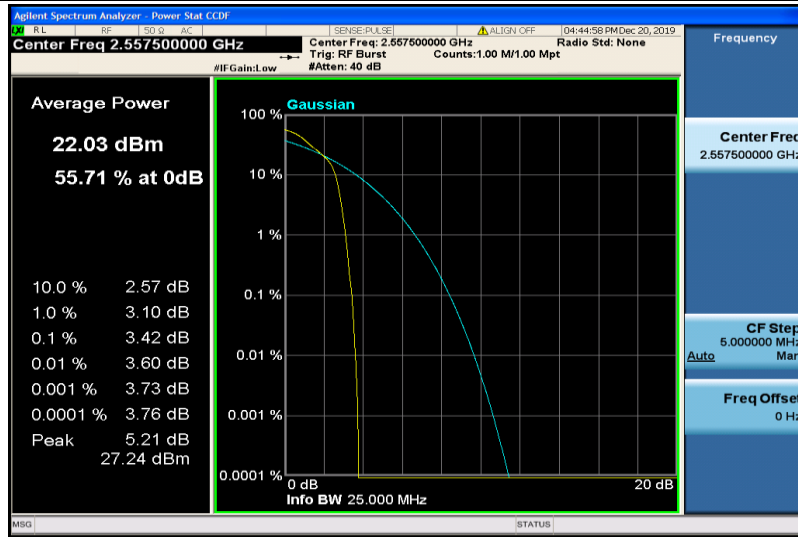

Band17-10MHz-16QAM-23800-50RB#0

Band41-5MHz-QPSK-40265-1RB#0