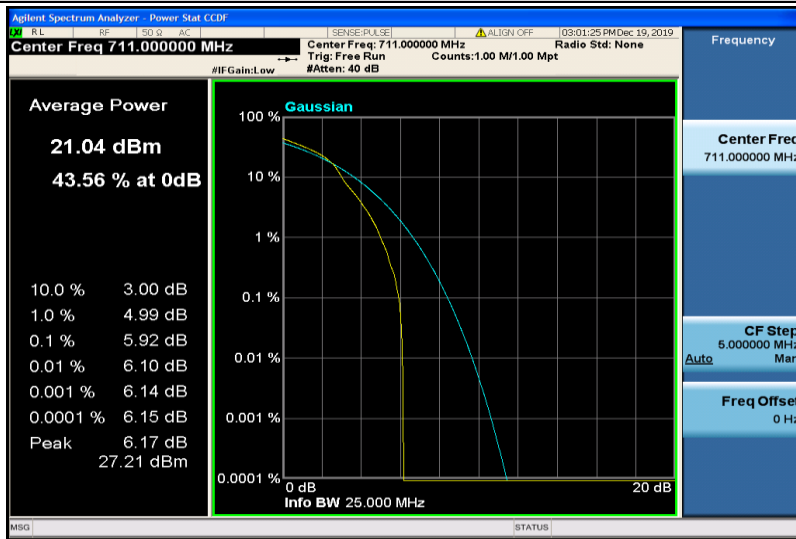

Band17-10MHz-QPSK-23800-1RB#0

Band17-10MHz-QPSK-23800-50RB#0

Band17-10MHz-16QAM-23780-1RB#0

Band17-10MHz-16QAM-23780-50RB#0

Band17-10MHz-16QAM-23790-1RB#0

Band17-10MHz-16QAM-23790-50RB#0

Band17-10MHz-16QAM-23800-1RB#0