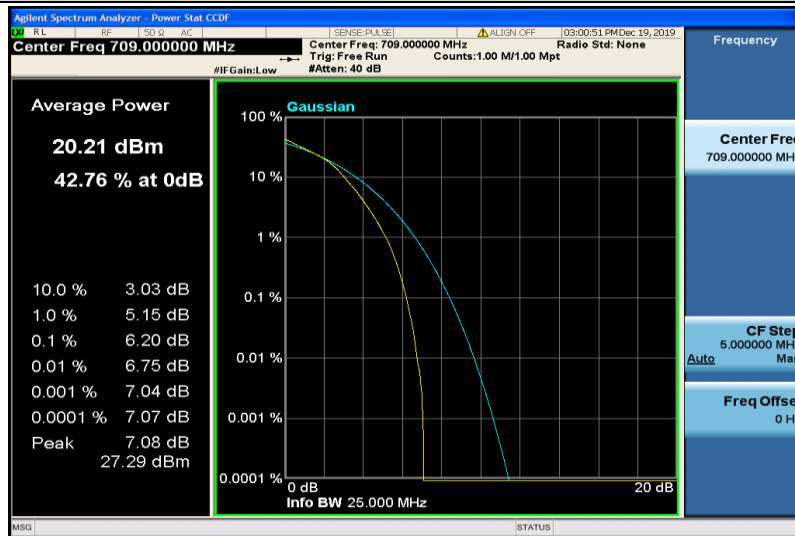

Band17-10MHz-QPSK-23800-1RB#0

Band17-10MHz-QPSK-23800-50RB#0

Band17-10MHz-16QAM-23780-1RB#0

Band17-10MHz-16QAM-23780-50RB#0

Band17-10MHz-16QAM-23790-1RB#0

Band17-10MHz-16QAM-23790-50RB#0

Band17-10MHz-16QAM-23800-1RB#0