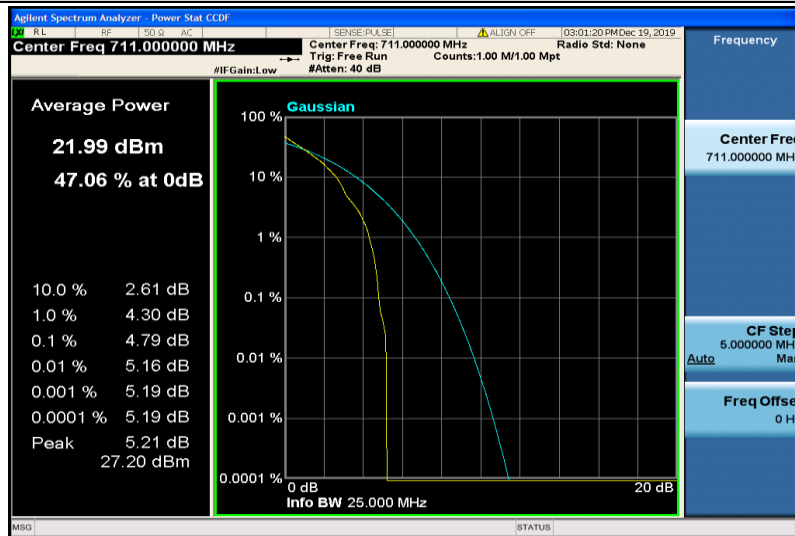

Band17-5MHz-16QAM-23790-25RB#0

Band17-5MHz-16QAM-23825-1RB#0

Band17-5MHz-16QAM-23825-25RB#0

Band17-10MHz-QPSK-23780-1RB#0

Band17-10MHz-QPSK-23780-50RB#0

Band17-10MHz-QPSK-23790-1RB#0

Band17-10MHz-QPSK-23790-50RB#0