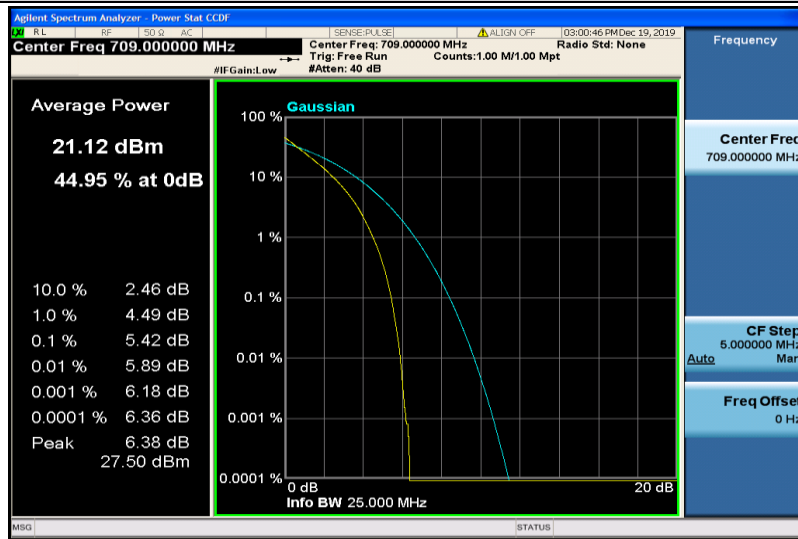

Band17-5MHz-16QAM-23790-25RB#0

Band17-5MHz-16QAM-23825-1RB#0

Band17-5MHz-16QAM-23825-25RB#0

Band17-10MHz-QPSK-23780-1RB#0

Band17-10MHz-QPSK-23780-50RB#0

Band17-10MHz-QPSK-23790-1RB#0

Band17-10MHz-QPSK-23790-50RB#0