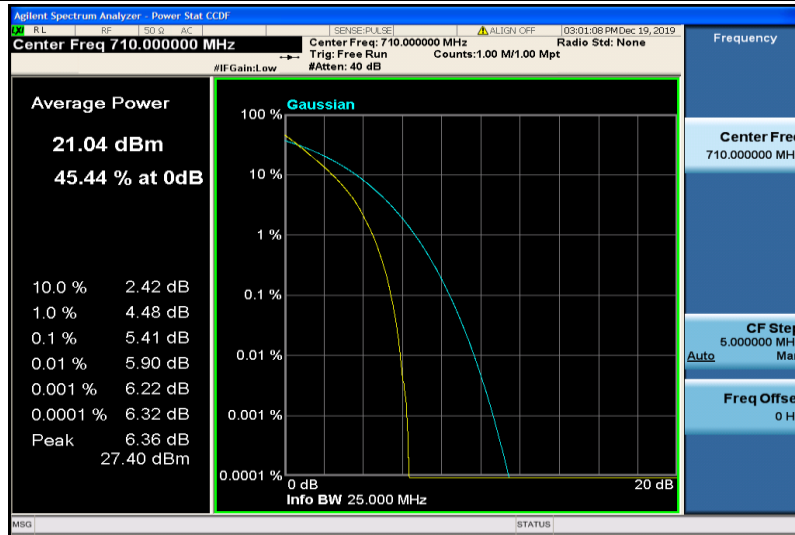

Band17-5MHz-16QAM-23790-25RB#0

Band17-5MHz-16QAM-23825-1RB#0

Band17-5MHz-16QAM-23825-25RB#0

Band17-10MHz-QPSK-23780-1RB#0

Band17-10MHz-QPSK-23780-50RB#0

Band17-10MHz-QPSK-23790-1RB#0

Band17-10MHz-QPSK-23790-50RB#0