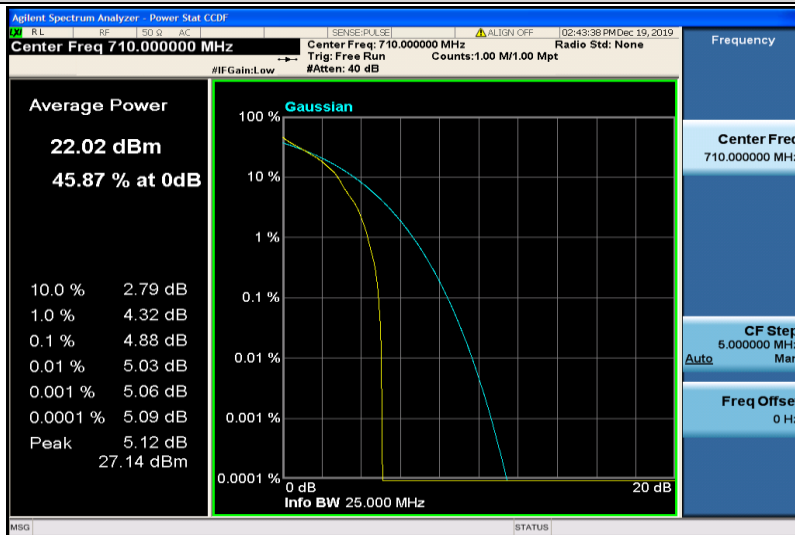

Band12-10MHz-16QAM-23060-50RB#0

Band12-10MHz-16QAM-23095-1RB#0

Band12-10MHz-16QAM-23095-50RB#0

Band12-10MHz-16QAM-23130-1RB#0

Band12-10MHz-16QAM-23130-50RB#0

Band17-5MHz-QPSK-23755-1RB#0

Band17-5MHz-QPSK-23755-25RB#0