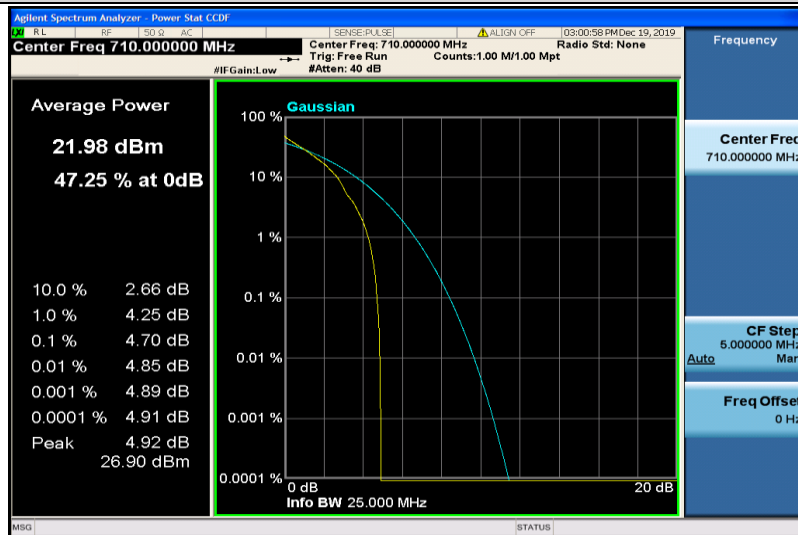

Band17-5MHz-16QAM-23790-25RB#0

Band17-5MHz-16QAM-23825-1RB#0

Band17-5MHz-16QAM-23825-25RB#0

Band17-10MHz-QPSK-23780-1RB#0

Band17-10MHz-QPSK-23780-50RB#0

Band17-10MHz-QPSK-23790-1RB#0

Band17-10MHz-QPSK-23790-50RB#0