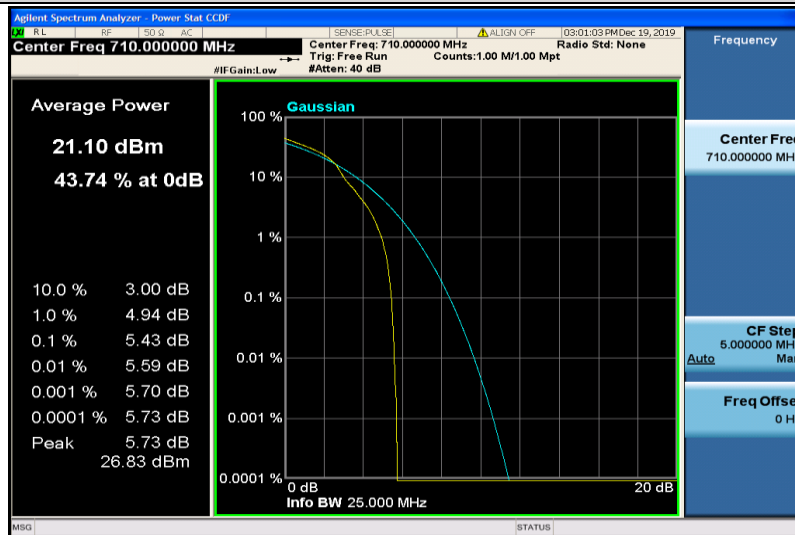

Band17-10MHz-QPSK-23800-1RB#0

Band17-10MHz-QPSK-23800-50RB#0

Band17-10MHz-16QAM-23780-1RB#0

Band17-10MHz-16QAM-23780-50RB#0

Band17-10MHz-16QAM-23790-1RB#0

Band17-10MHz-16QAM-23790-50RB#0

Band17-10MHz-16QAM-23800-1RB#0