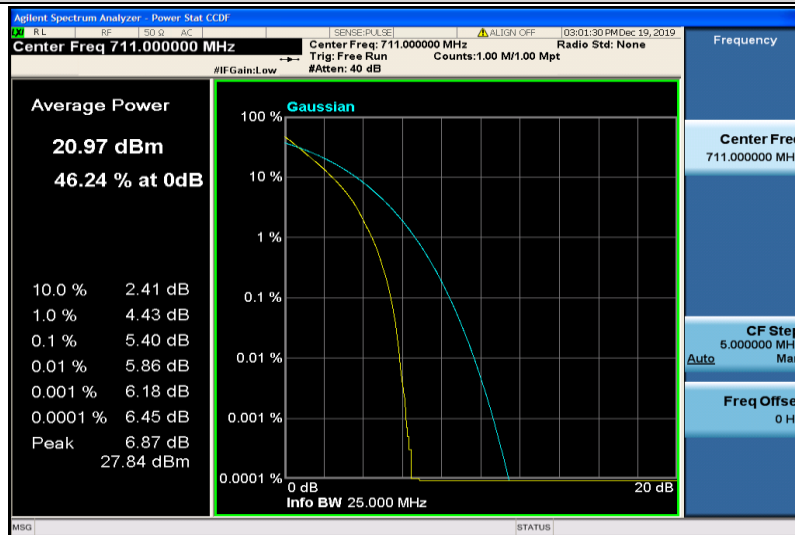

Band17-10MHz-QPSK-23800-1RB#0

Band17-10MHz-QPSK-23800-50RB#0