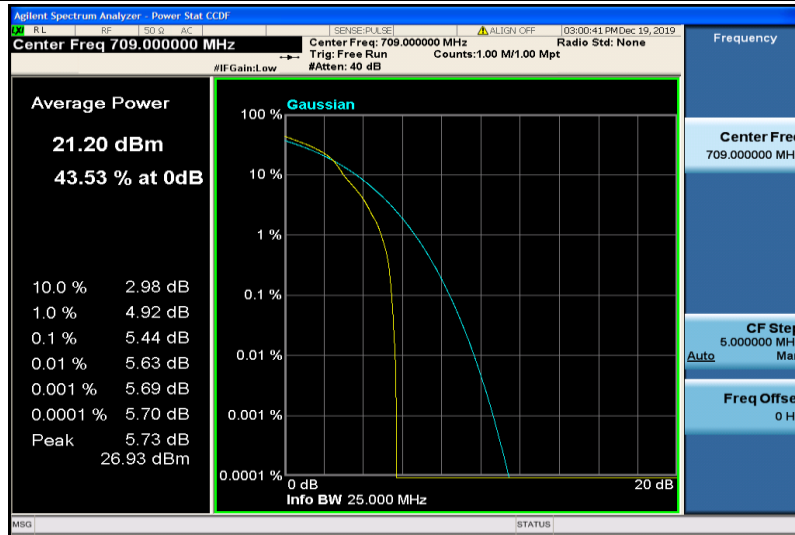

Band17-10MHz-QPSK-23800-50RB#0

Band17-10MHz-16QAM-23780-1RB#0