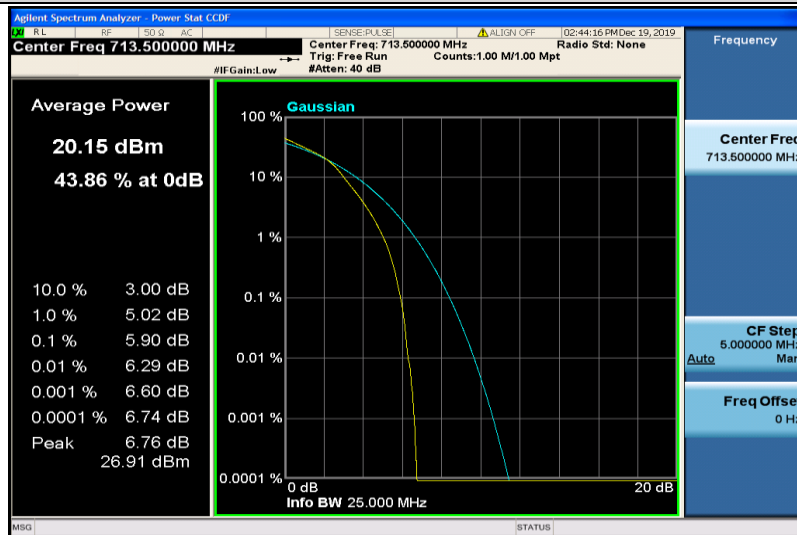

Band17-5MHz-16QAM-23825-1RB#0

Band17-5MHz-16QAM-23825-25RB#0