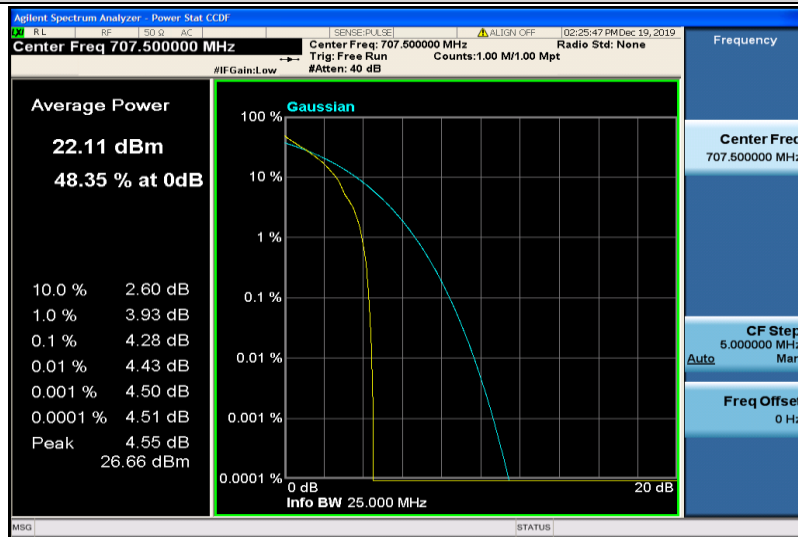

Band12-10MHz-QPSK-23060-50RB#0

Band12-10MHz-QPSK-23095-1RB#0