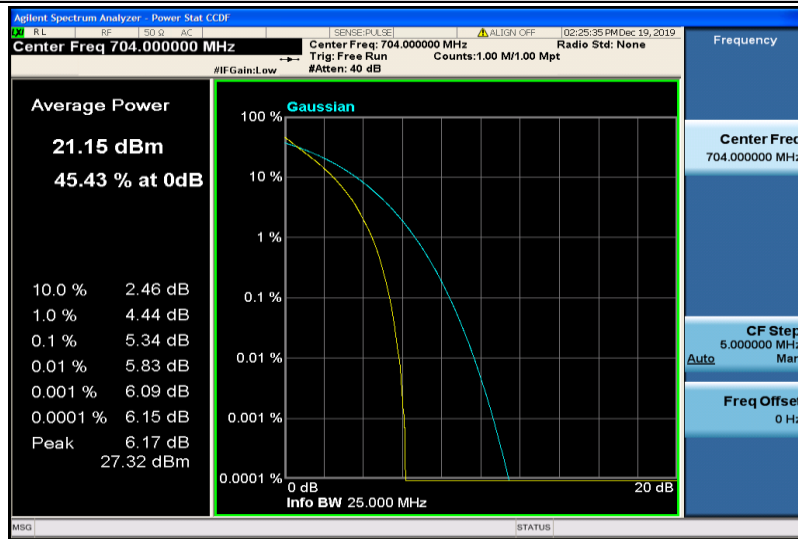

Band12-10MHz-QPSK-23060-1RB#0

Band12-10MHz-QPSK-23060-50RB#0