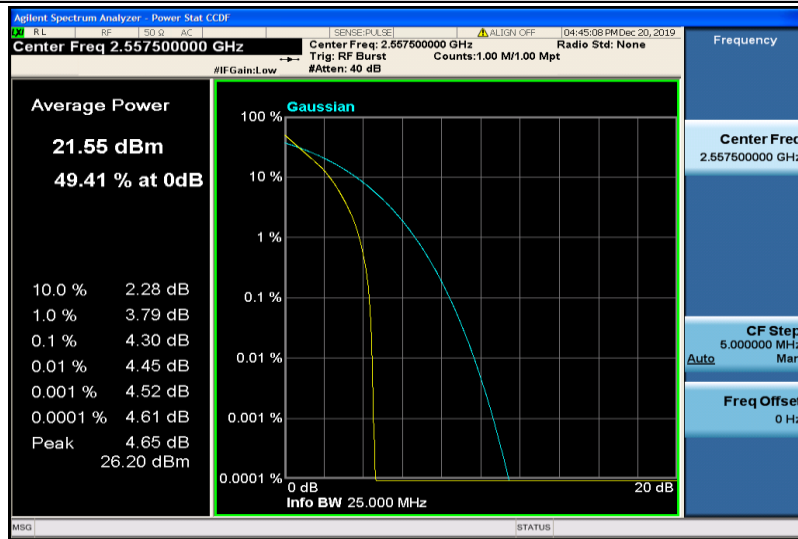

Band41-5MHz-QPSK-40265-1RB#0

Band41-5MHz-QPSK-40265-25RB#0