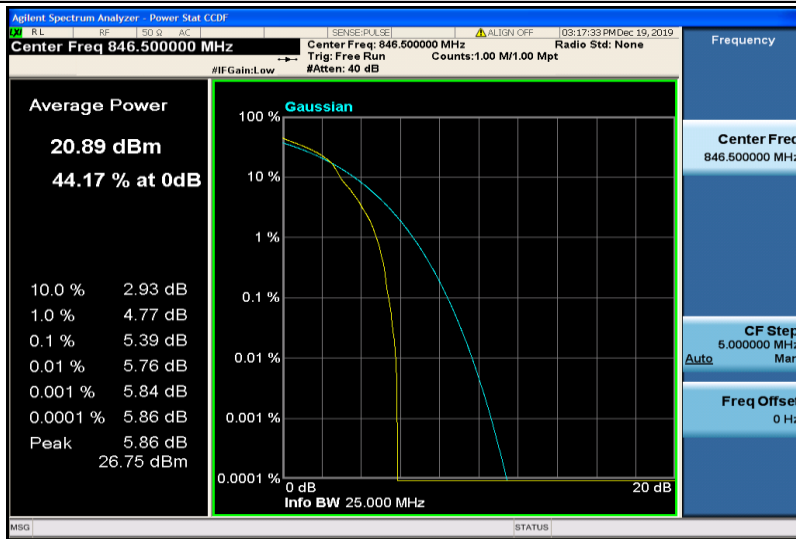

Band5-5MHz-16QAM-20425-1RB#0

Band5-5MHz-16QAM-20425-25RB#0

Band5-5MHz-16QAM-20525-1RB#0

Band5-5MHz-16QAM-20525-25RB#0

Band5-5MHz-16QAM-20625-1RB#0

Band5-5MHz-16QAM-20625-25RB#0

Band5-10MHz-QPSK-20450-1RB#0

Band5-10MHz-QPSK-20450-50RB#0