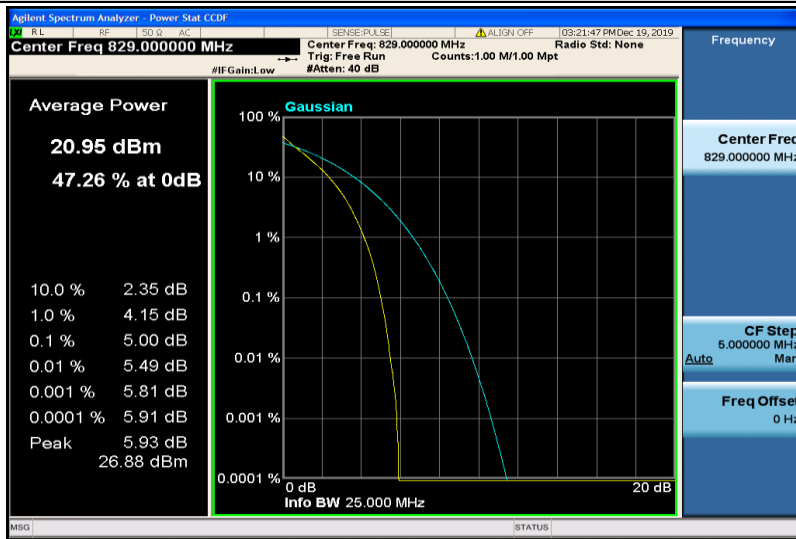

Band5-5MHz-16QAM-20425-1RB#0

Band5-5MHz-16QAM-20425-25RB#0

Band5-5MHz-16QAM-20525-1RB#0

Band5-5MHz-16QAM-20525-25RB#0

Band5-5MHz-16QAM-20625-1RB#0

Band5-5MHz-16QAM-20625-25RB#0

Band5-10MHz-QPSK-20450-1RB#0

Band5-10MHz-QPSK-20450-50RB#0