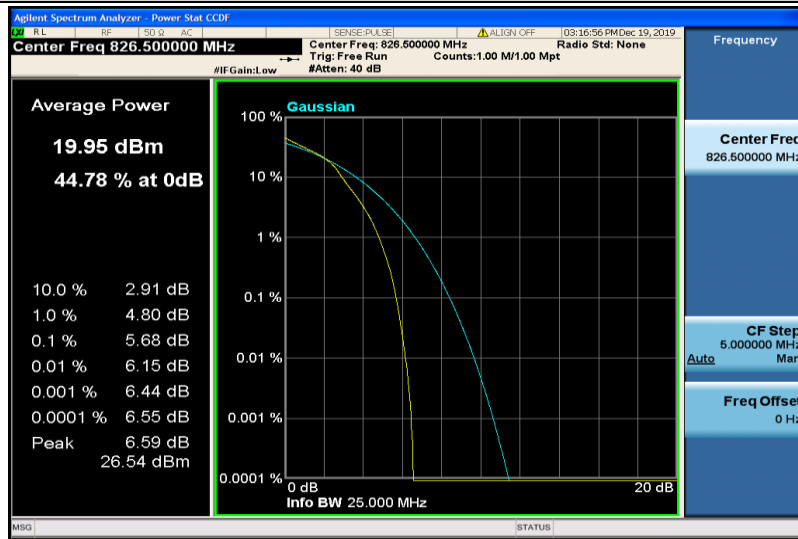

Band5-5MHz-16QAM-20425-1RB#0

Band5-5MHz-16QAM-20425-25RB#0