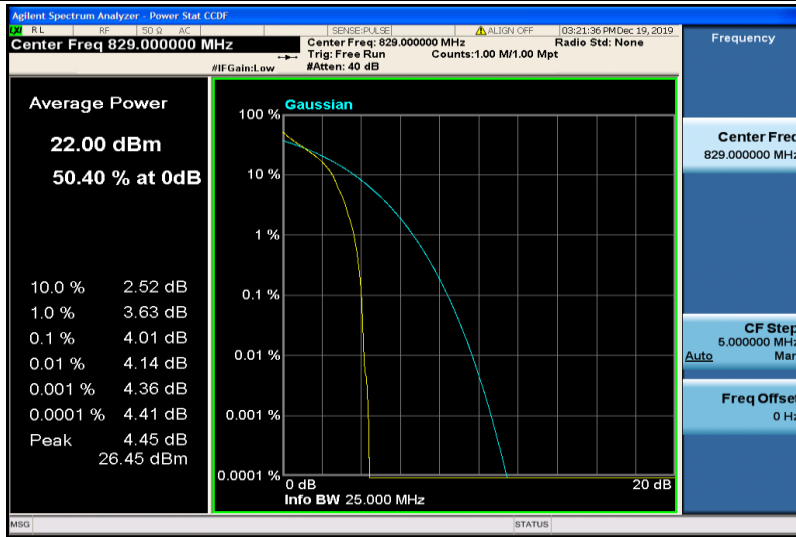

Band5-5MHz-16QAM-20425-1RB#0

Band5-5MHz-16QAM-20425-25RB#0

Band5-5MHz-16QAM-20525-1RB#0

Band5-5MHz-16QAM-20525-25RB#0

Band5-5MHz-16QAM-20625-1RB#0

Band5-5MHz-16QAM-20625-25RB#0

Band5-10MHz-QPSK-20450-1RB#0

Band5-10MHz-QPSK-20450-50RB#0