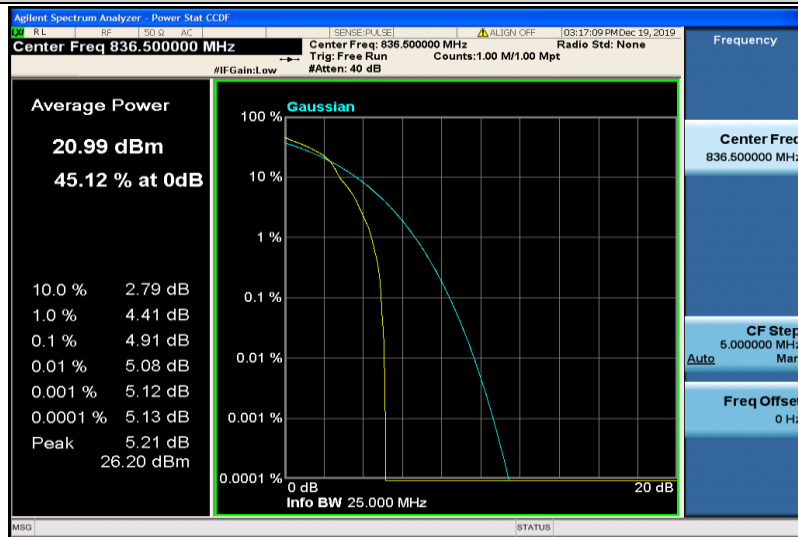

Band5-5MHz-16QAM-20425-25RB#0

Band5-5MHz-16QAM-20525-1RB#0