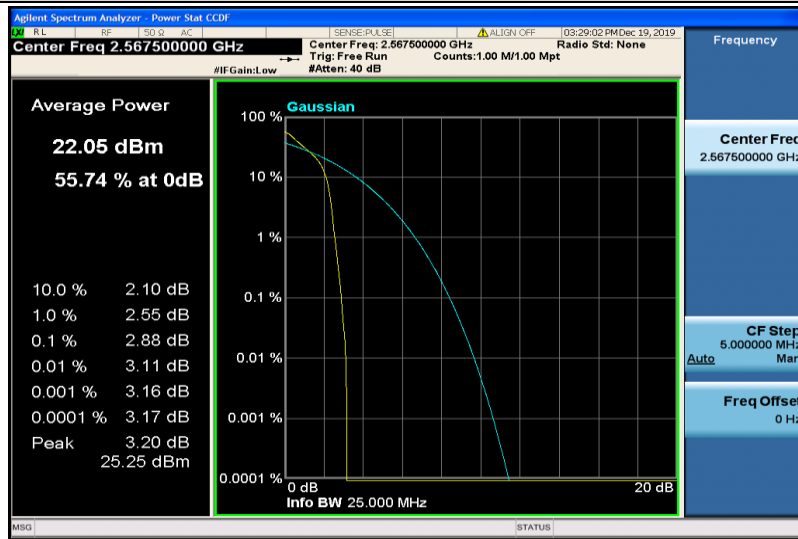

Band5-10MHz-16QAM-20525-50RB#0

Band5-10MHz-16QAM-20600-1RB#0

Band5-10MHz-16QAM-20600-50RB#0

Band7-5MHz-QPSK-20775-1RB#0

Band7-5MHz-QPSK-20775-25RB#0

Band7-5MHz-QPSK-21100-1RB#0

Band7-5MHz-QPSK-21100-25RB#0

Band7-5MHz-QPSK-21425-1RB#0