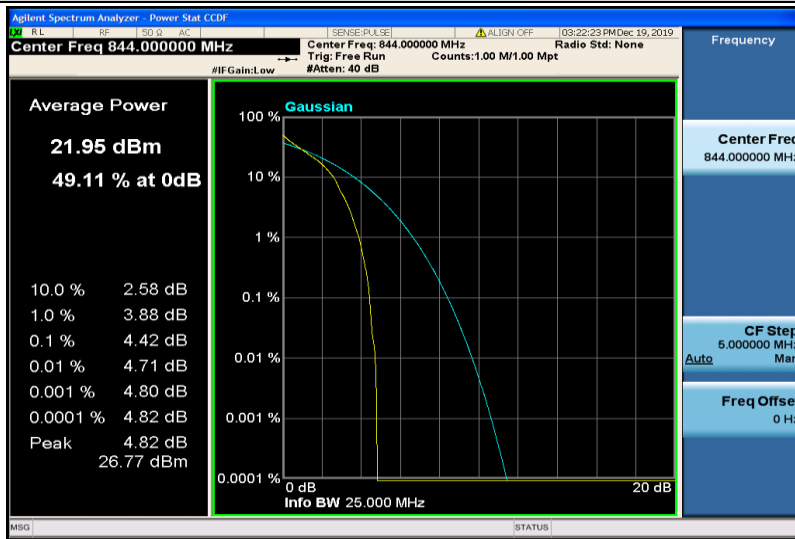

Band5-10MHz-QPSK-20525-50RB#0

Band5-10MHz-QPSK-20600-1RB#0