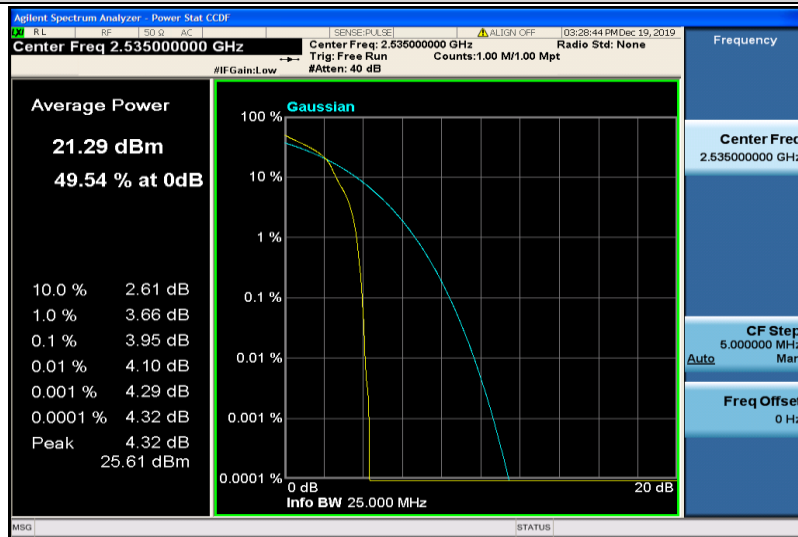

Band7-5MHz-16QAM-20775-25RB#0

Band7-5MHz-16QAM-21100-1RB#0