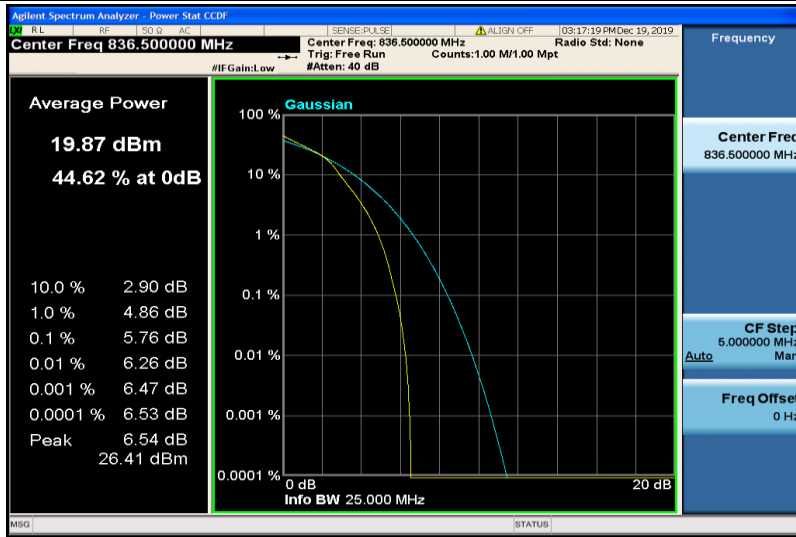

Band5-5MHz-16QAM-20525-1RB#0

Band5-5MHz-16QAM-20525-25RB#0