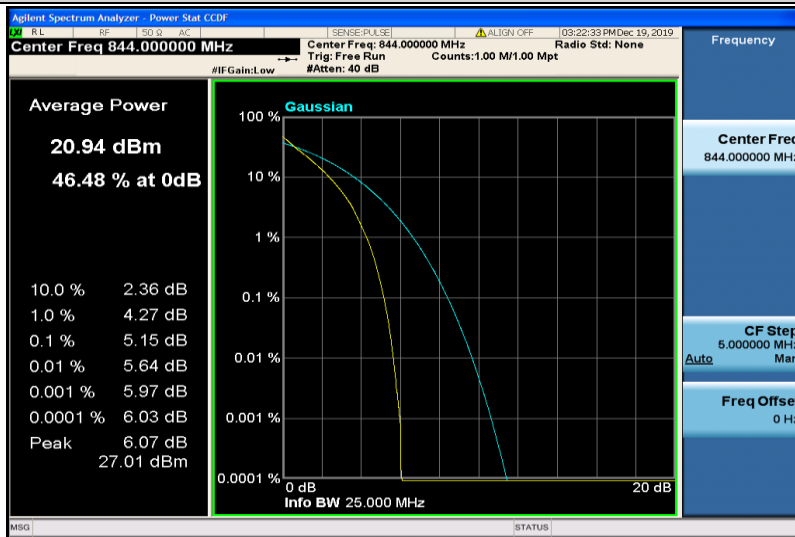

Band5-10MHz-QPSK-20600-1RB#0

Band5-10MHz-QPSK-20600-50RB#0