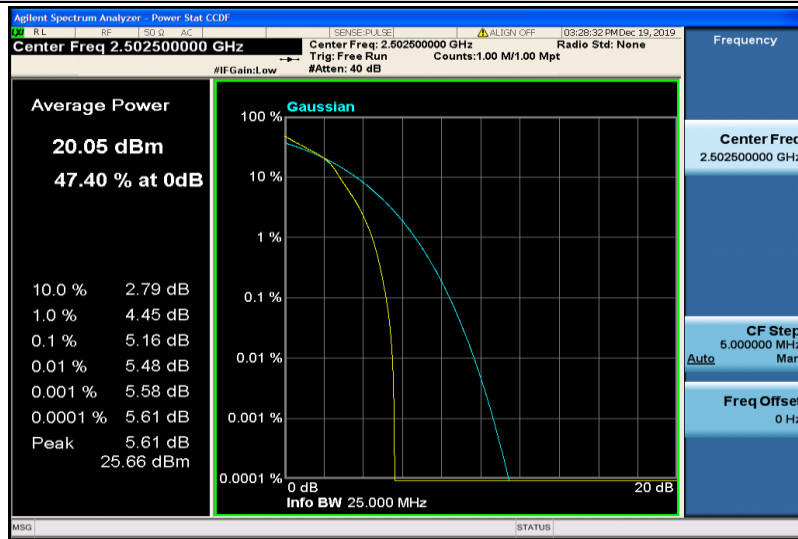

Band7-5MHz-16QAM-20775-1RB#0

Band7-5MHz-16QAM-20775-25RB#0