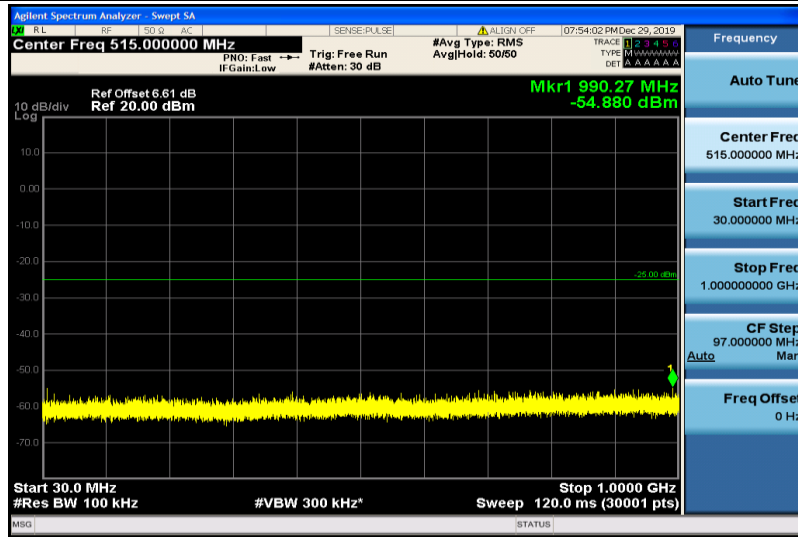

Band41-15MHz-16QAM-40315-1RB#0-1000~26000MHz

Band41-15MHz-16QAM-40740-1RB#0-30~1000MHz