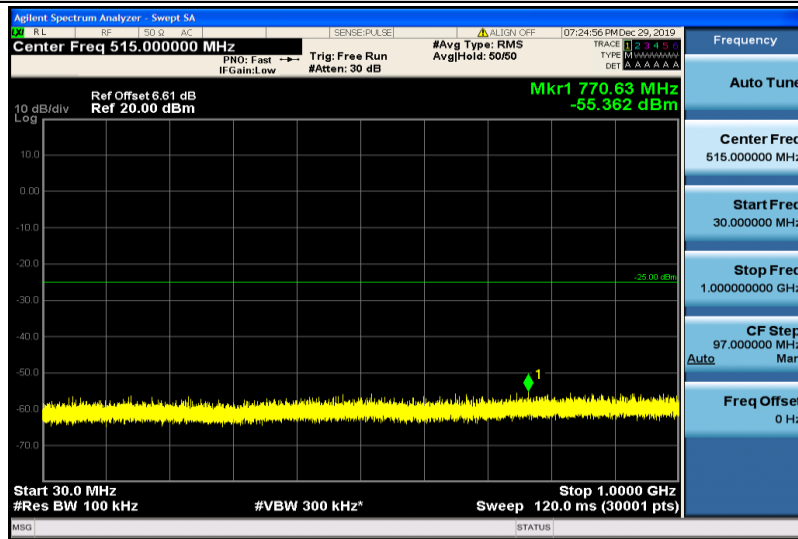

Band17-10MHz-16QAM-23790-1RB#0-30~1000MHz

Band17-10MHz-16QAM-23790-1RB#0-1000~26000MHz

Band17-10MHz-16QAM-23800-1RB#0-30~1000MHz

Band17-10MHz-16QAM-23800-1RB#0-1000~26000MHz

Band41-5MHz-QPSK-40265-1RB#0-30~1000MHz