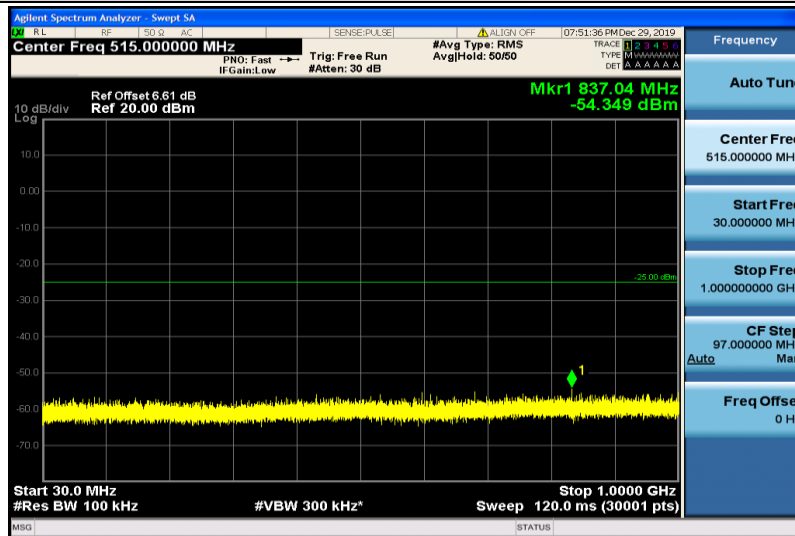

Band41-10MHz-16QAM-41190-1RB#0-1000~26000MHz

Band41-15MHz-QPSK-40315-1RB#0-30~1000MHz