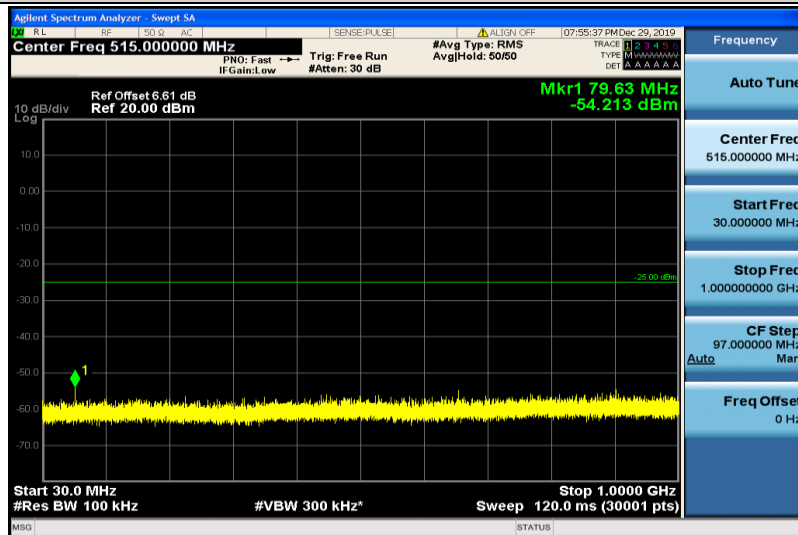

Band41-15MHz-16QAM-40740-1RB#0-1000~26000MHz

Band41-15MHz-16QAM-41165-1RB#0-30~1000MHz