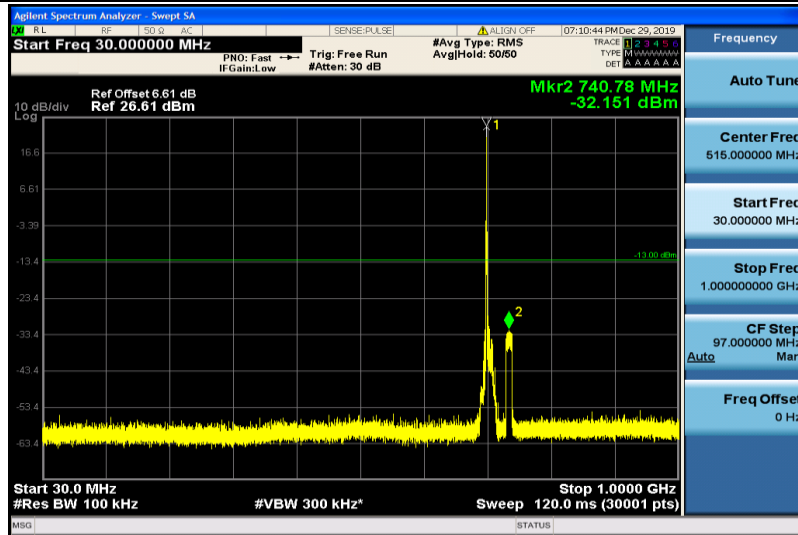

Band17-10MHz-16QAM-23790-1RB#0-30~1000MHz

Band17-10MHz-16QAM-23790-1RB#0-1000~26000MHz

Band17-10MHz-16QAM-23800-1RB#0-30~1000MHz

Band17-10MHz-16QAM-23800-1RB#0-1000~26000MHz

Band41-5MHz-QPSK-40265-1RB#0-30~1000MHz