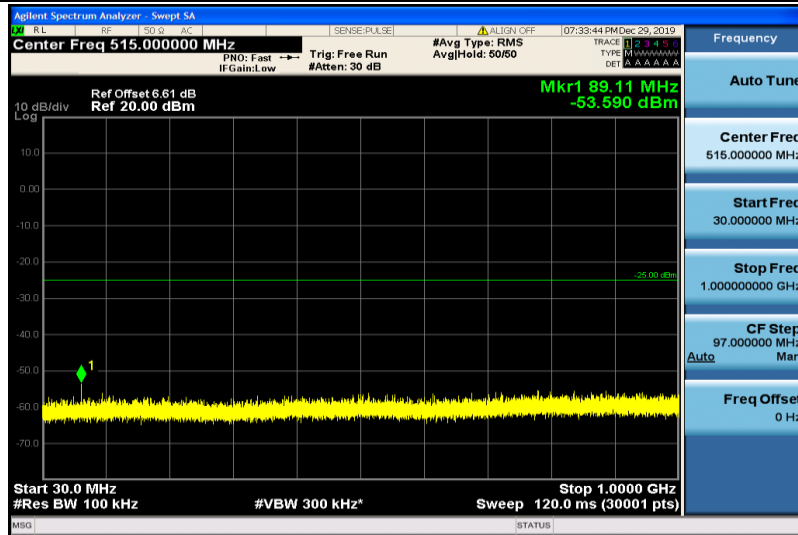

Band41-5MHz-QPSK-40740-1RB#0-1000~26000MHz

Band41-5MHz-QPSK-41215-1RB#0-30~1000MHz