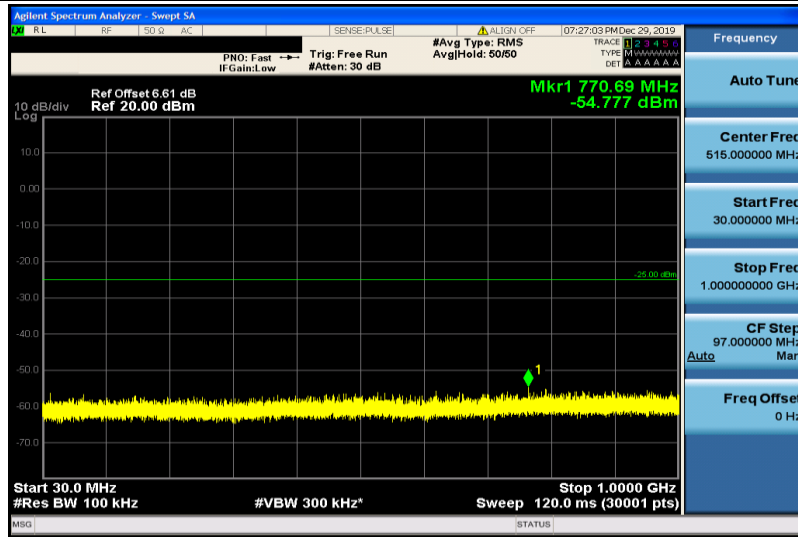

Band41-5MHz-QPSK-40265-1RB#0-1000~26000MHz

Band41-5MHz-QPSK-40740-1RB#0-30~1000MHz