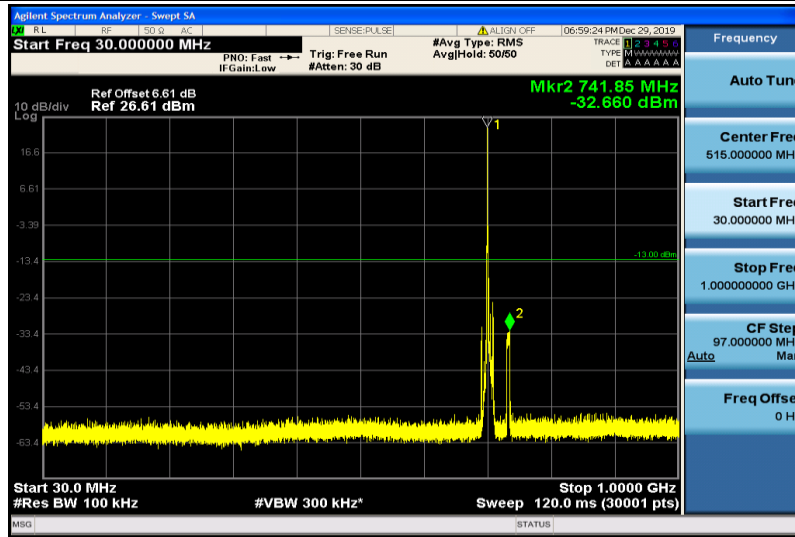

Band17-5MHz-QPSK-23825-1RB#0-30~1000MHz

Band17-5MHz-QPSK-23825-1RB#0-1000~26000MHz

Band17-5MHz-16QAM-23755-1RB#0-30~1000MHz

Band17-5MHz-16QAM-23755-1RB#0-1000~26000MHz

Band17-5MHz-16QAM-23790-1RB#0-30~1000MHz