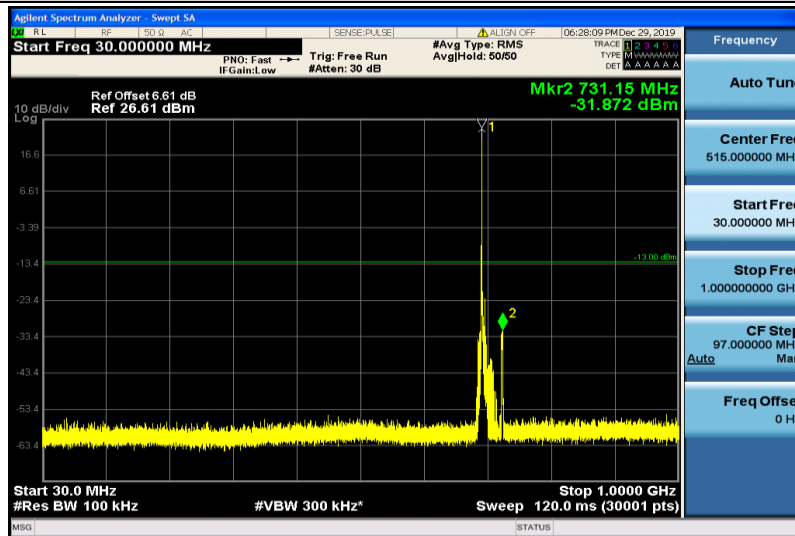

Band12-1.4MHz-16QAM-23017-1RB#0-1000~26000MHz

Band12-1.4MHz-16QAM-23095-1RB#0-30~1000MHz

Band12-1.4MHz-16QAM-23095-1RB#0-100~26000MHz

Band12-1.4MHz-16QAM-23173-1RB#0-30~1000MHz

Band12-1.4MHz-16QAM-23173-1RB#0-1000~26000MHz