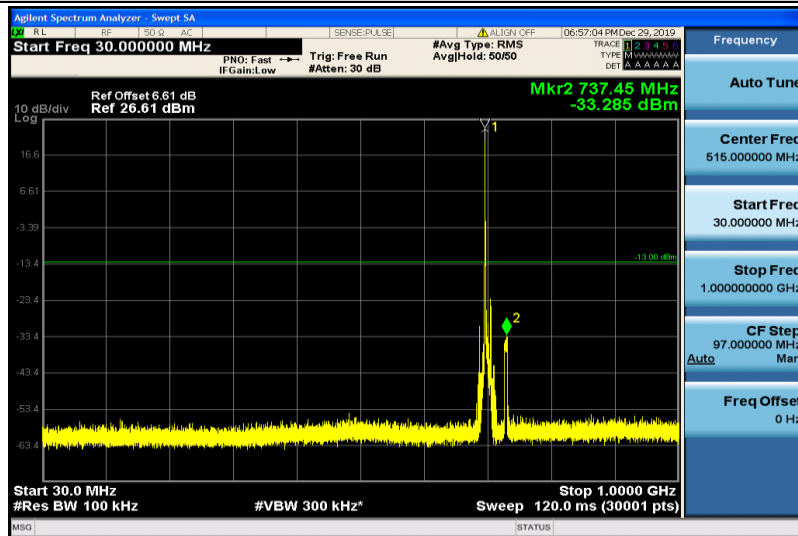

Band12-10MHz-16QAM-23130-1RB#0-1000~26000MHz

Band17-5MHz-QPSK-23755-1RB#0-30~1000MHz