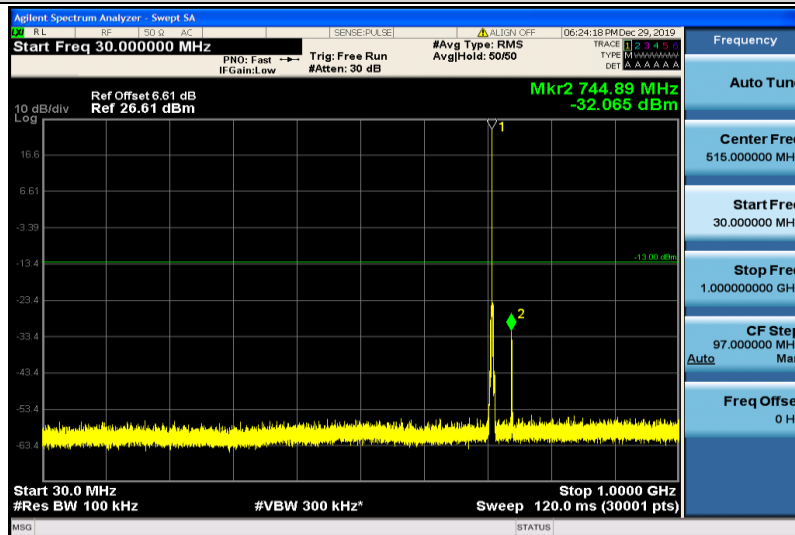

Band12-1.4MHz-16QAM-23095-1RB#0-100~26000MHz

Band12-1.4MHz-16QAM-23173-1RB#0-30~1000MHz