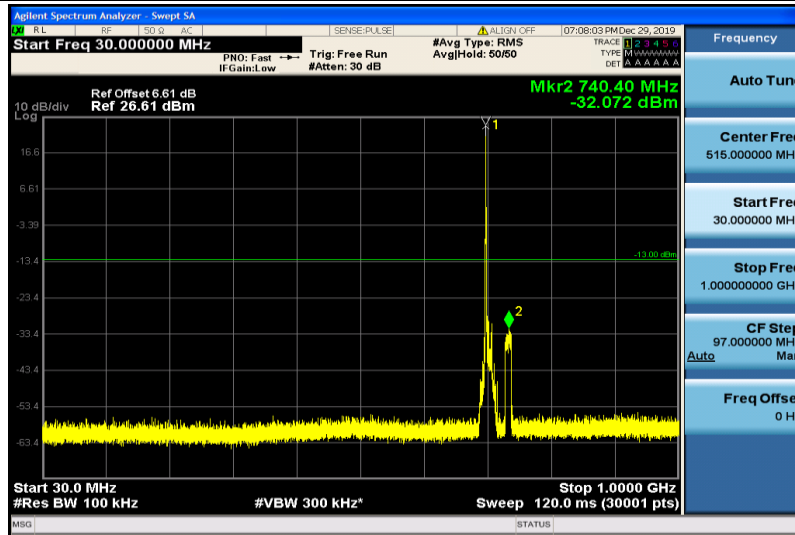

Band17-5MHz-16QAM-23790-1RB#0-1000~26000MHz

Band17-5MHz-16QAM-23825-1RB#0-30~1000MHz

Band17-5MHz-16QAM-23825-1RB#0-1000~26000MHz

Band17-10MHz-QPSK-23780-1RB#0-30~1000MHz

Band17-10MHz-QPSK-23780-1RB#0-1000~26000MHz