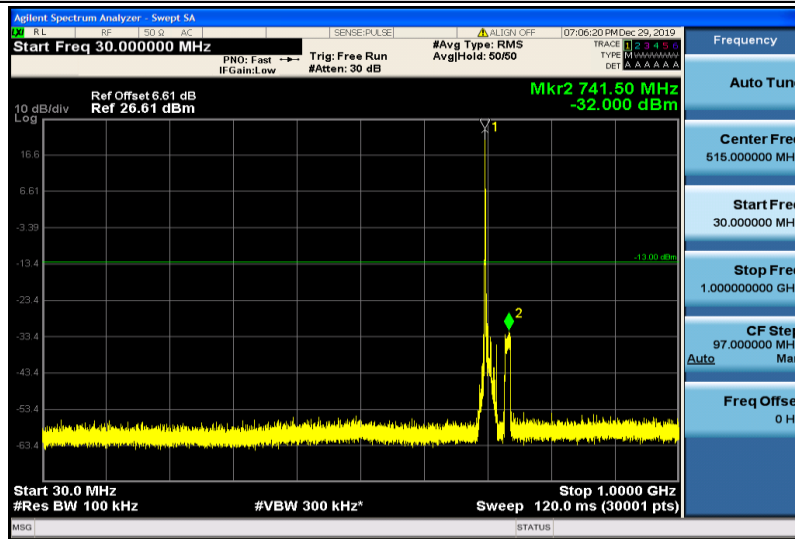

Band17-5MHz-16QAM-23790-1RB#0-1000~26000MHz

Band17-5MHz-16QAM-23825-1RB#0-30~1000MHz

Band17-5MHz-16QAM-23825-1RB#0-1000~26000MHz

Band17-10MHz-QPSK-23780-1RB#0-30~1000MHz

Band17-10MHz-QPSK-23780-1RB#0-1000~26000MHz