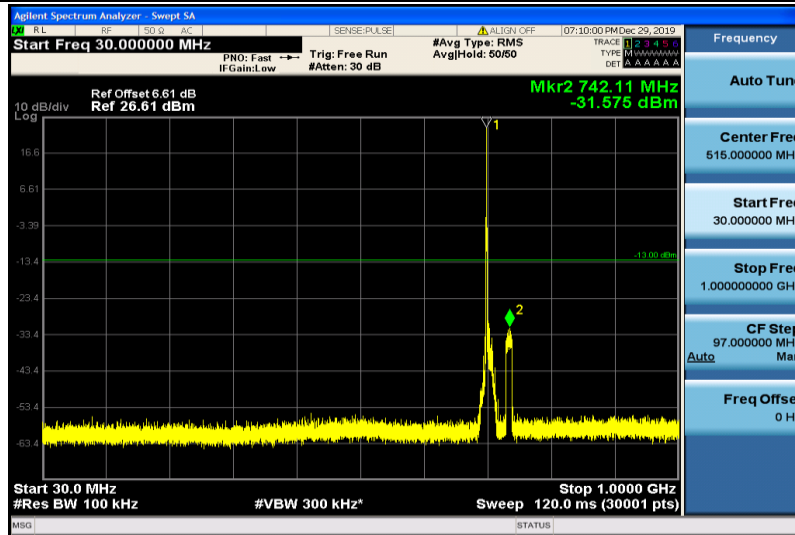

Band17-10MHz-QPSK-23790-1RB#0-1000~26000MHz

Band17-10MHz-QPSK-23800-1RB#0-30~1000MHz