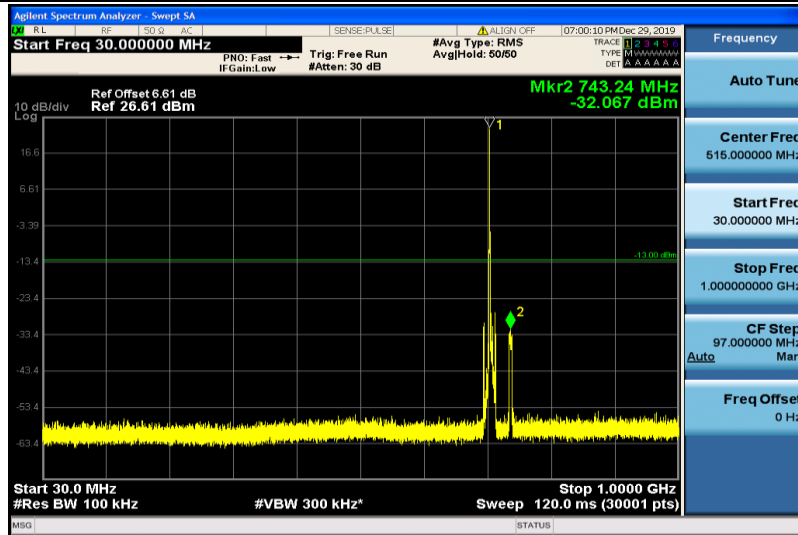

Band12-10MHz-16QAM-23130-1RB#0-1000~26000MHz

Band17-5MHz-QPSK-23755-1RB#0-30~1000MHz

Band17-5MHz-QPSK-23755-1RB#0-1000~26000MHz

Band17-5MHz-QPSK-23790-1RB#0-30~1000MHz

Band17-5MHz-QPSK-23790-1RB#0-1000~26000MHz