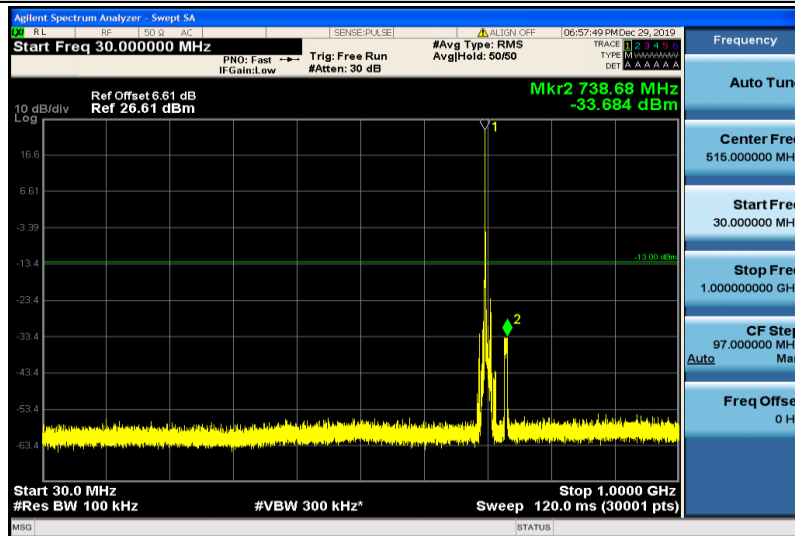

Band17-5MHz-QPSK-23825-1RB#0-1000~26000MHz

Band17-5MHz-16QAM-23755-1RB#0-30~1000MHz