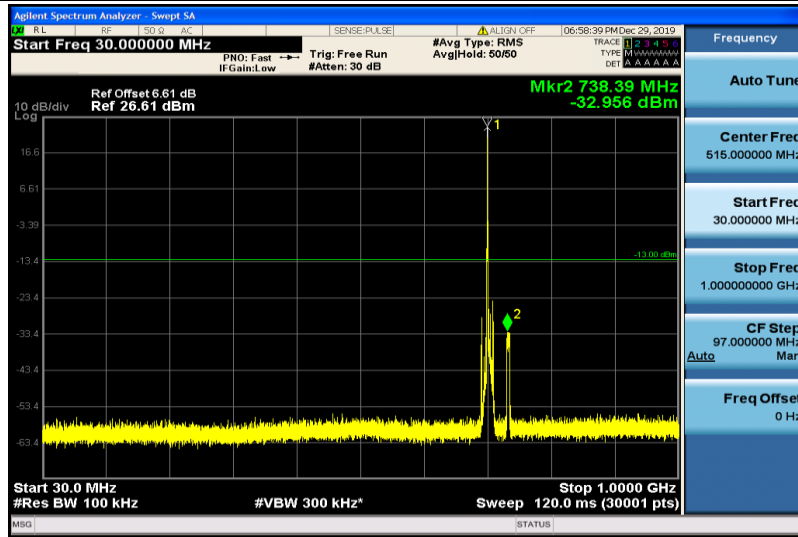

Band17-5MHz-QPSK-23755-1RB#0-1000~26000MHz

Band17-5MHz-QPSK-23790-1RB#0-30~1000MHz