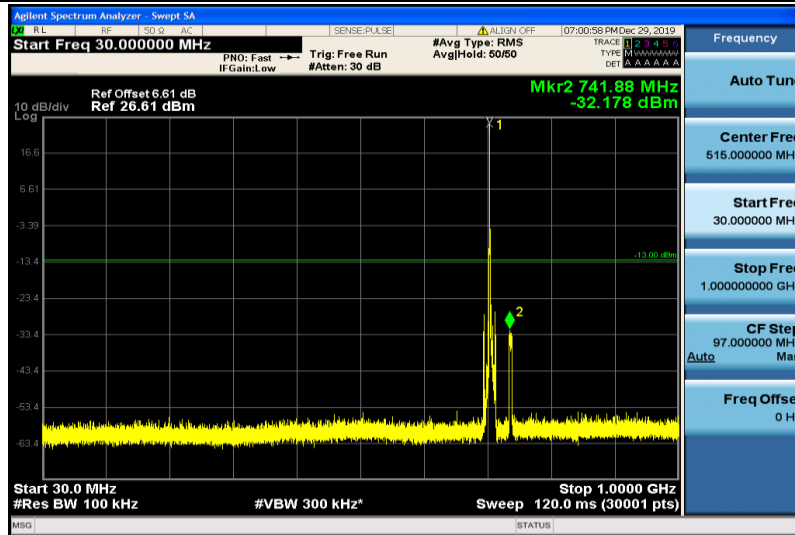

Band17-5MHz-16QAM-23790-1RB#0-1000~26000MHz

Band17-5MHz-16QAM-23825-1RB#0-30~1000MHz