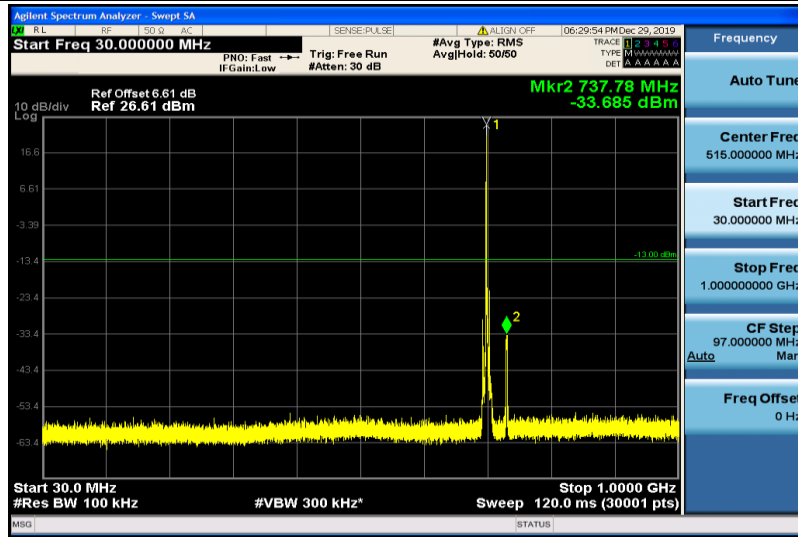

Band12-3MHz-QPSK-23025-1RB#0-1000~26000MHz

Band12-3MHz-QPSK-23095-1RB#0-30~1000MHz