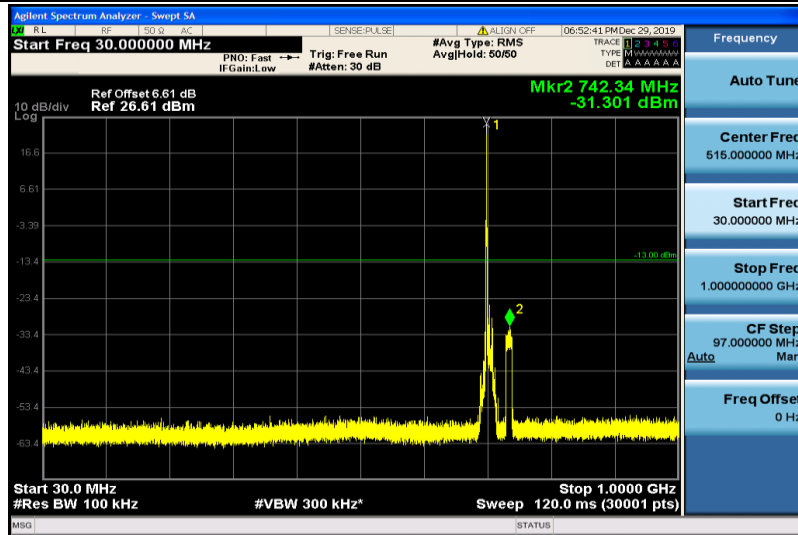

Band12-10MHz-16QAM-23060-1RB#0-30~1000MHz

Band12-10MHz-16QAM-23060-1RB#0-1000~26000MHz

Band12-10MHz-16QAM-23095-1RB#0-30~1000MHz

Band12-10MHz-16QAM-23095-1RB#0-1000~26000MHz

Band12-10MHz-16QAM-23130-1RB#0-30~1000MHz