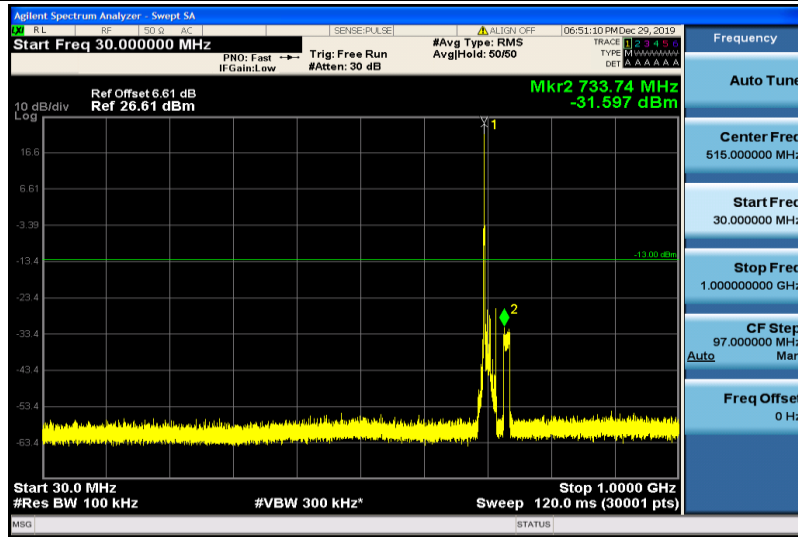

Band12-10MHz-16QAM-23060-1RB#0-1000~26000MHz

Band12-10MHz-16QAM-23095-1RB#0-30~1000MHz