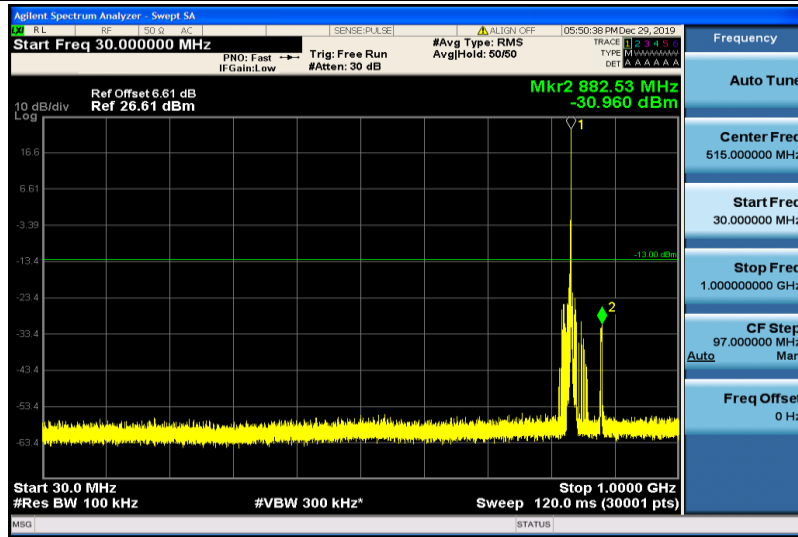

Band5-3MHz-QPSK-20415-1RB#0-1000~26000MHz

Band5-3MHz-QPSK-20525-1RB#0-30~1000MHz