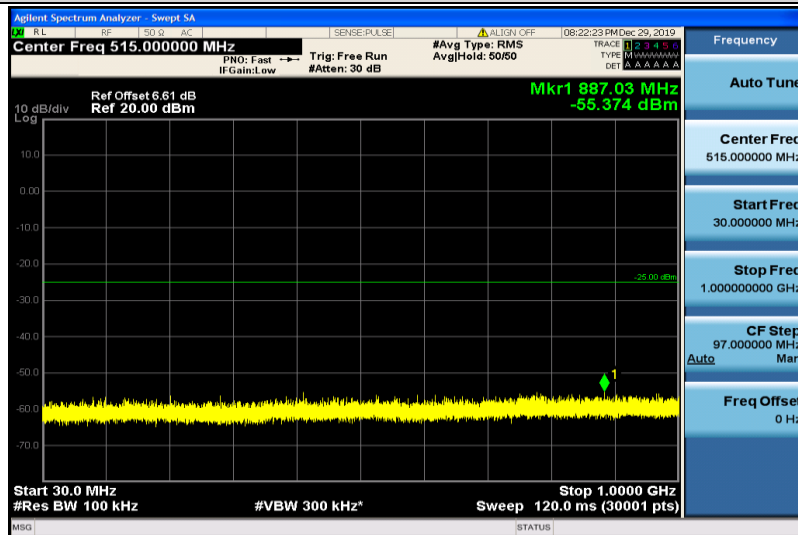

Band7-15MHz-16QAM-21100-1RB#0-1000~26000MHz

Band7-15MHz-16QAM-21375-1RB#0-30~1000MHz