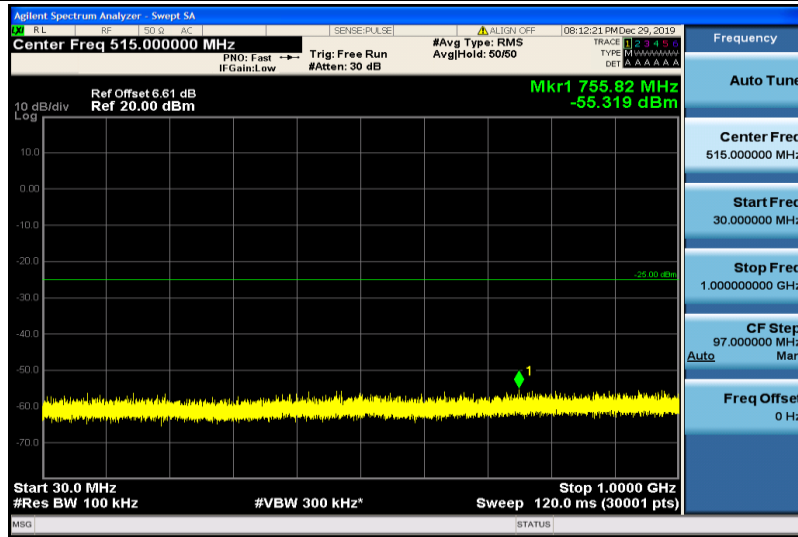

Band7-5MHz-16QAM-20775-1RB#0-1000~26000MHz

Band7-5MHz-16QAM-21100-1RB#0-30~1000MHz