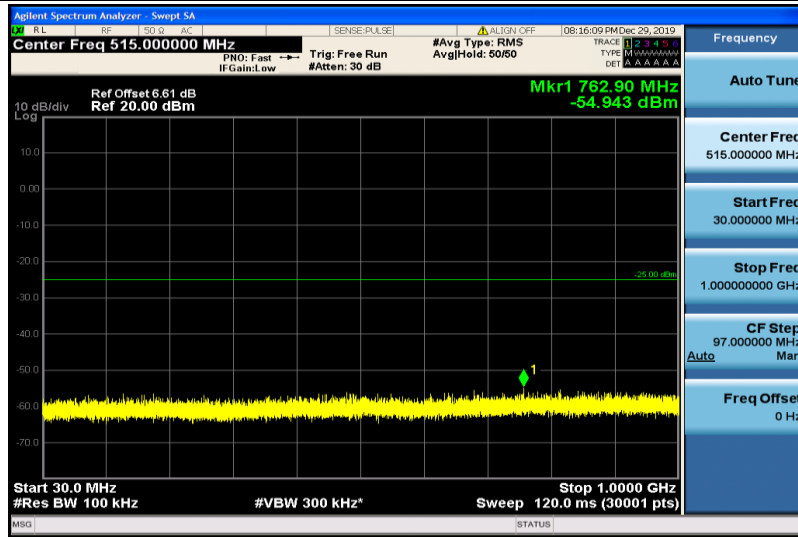

Band7-10MHz-QPSK-20800-1RB#0-1000~26000MHz

Band7-10MHz-QPSK-21100-1RB#0-30~1000MHz