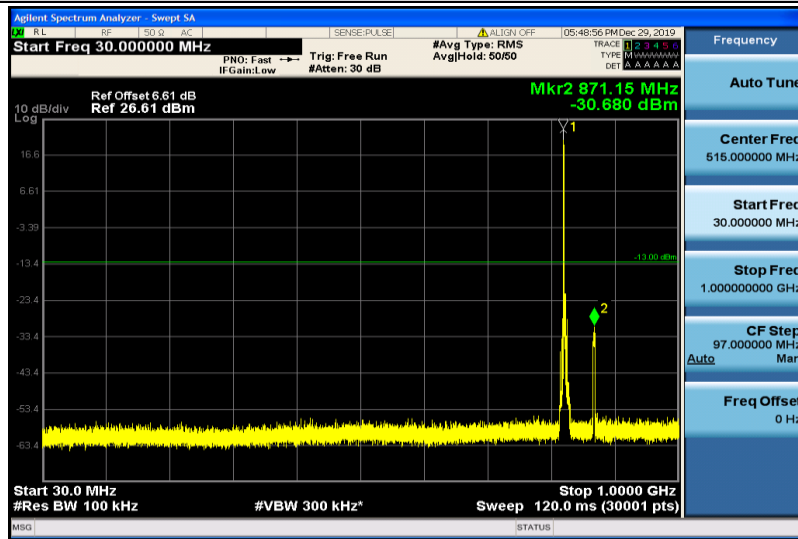

Band5-1.4MHz-16QAM-20643-1RB#0-1000~26000MHz

Band5-3MHz-QPSK-20415-1RB#0-30~100MHz