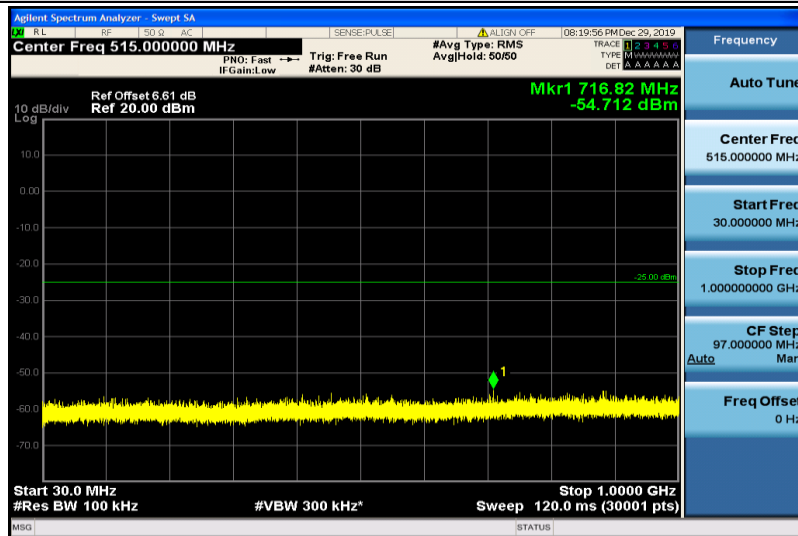

Band7-15MHz-QPSK-21375-1RB#0-1000~26000MHz

Band7-15MHz-16QAM-20825-1RB#0-30~1000MHz