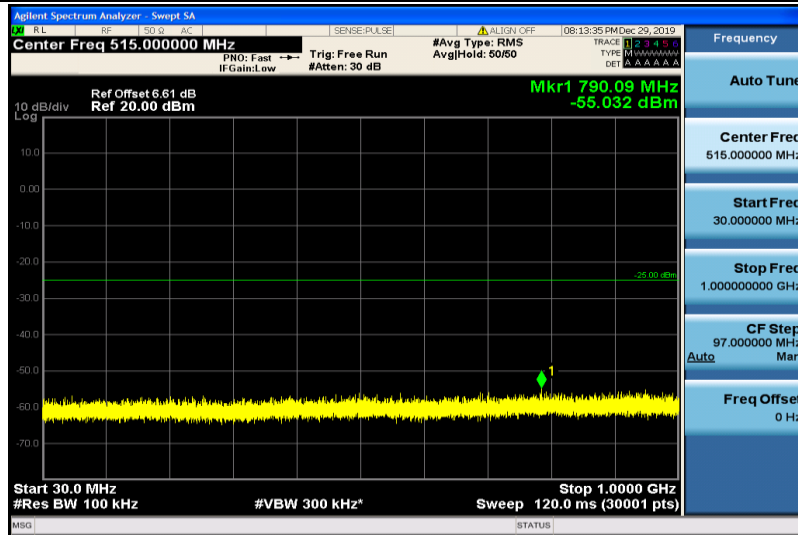

Band7-5MHz-16QAM-21100-1RB#0-1000~26000MHz

Band7-5MHz-16QAM-21425-1RB#0-30~1000MHz