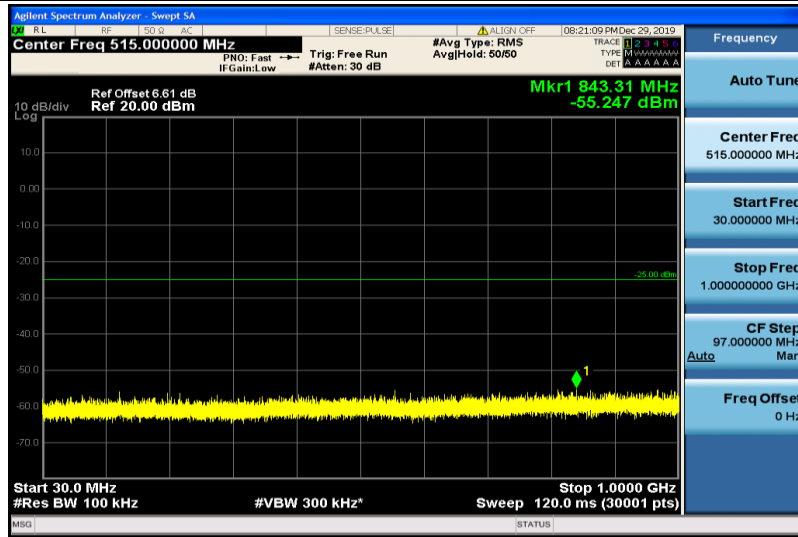

Band7-15MHz-QPSK-21100-1RB#0-1000~26000MHz

Band7-15MHz-QPSK-21375-1RB#0-30~1000MHz

Band7-15MHz-QPSK-21375-1RB#0-1000~26000MHz

Band7-15MHz-16QAM-20825-1RB#0-30~1000MHz

Band7-15MHz-16QAM-20825-1RB#0-1000~26000MHz