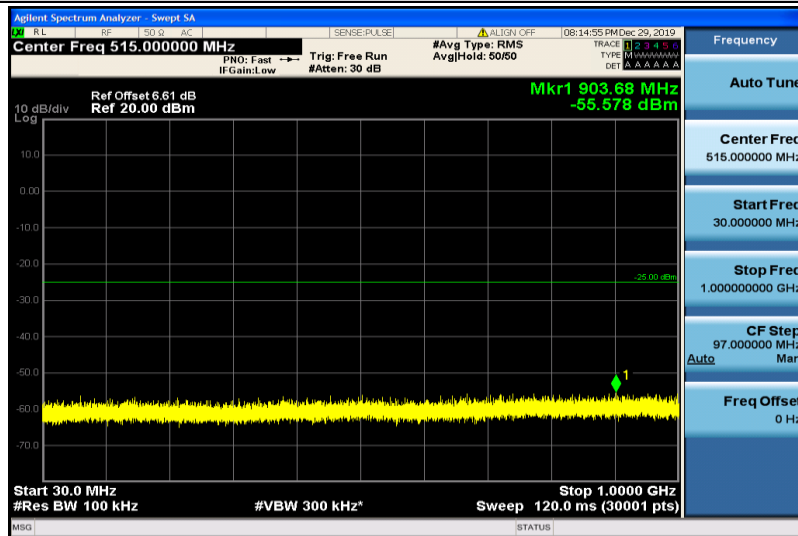

Band7-5MHz-16QAM-20775-1RB#0-1000~26000MHz

Band7-5MHz-16QAM-21100-1RB#0-30~1000MHz

Band7-5MHz-16QAM-21100-1RB#0-1000~26000MHz

Band7-5MHz-16QAM-21425-1RB#0-30~1000MHz

Band7-5MHz-16QAM-21425-1RB#0-1000~26000MHz