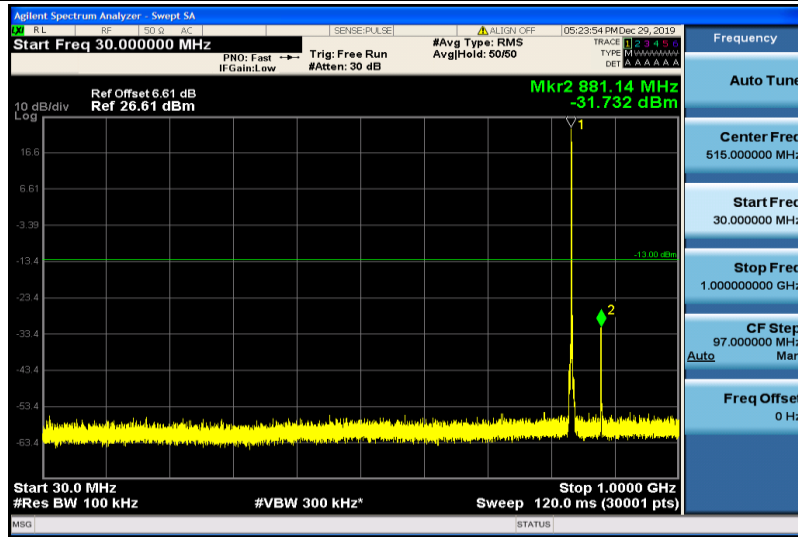

Band5-1.4MHz-16QAM-20407-1RB#0-1000~26000MHz

Band5-1.4MHz-16QAM-20525-1RB#0-30~1000MHz