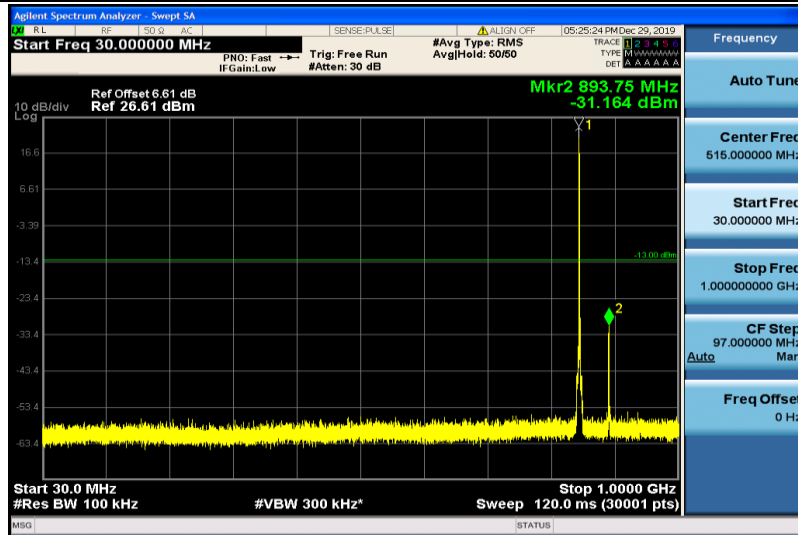

Band5-1.4MHz-16QAM-20407-1RB#0-30~1000MHz

Band5-1.4MHz-16QAM-20407-1RB#0-1000~26000MHz

Band5-1.4MHz-16QAM-20525-1RB#0-30~1000MHz

Band5-1.4MHz-16QAM-20525-1RB#0-1000~26000MHz

Band5-1.4MHz-16QAM-20643-1RB#0-30~1000MHz