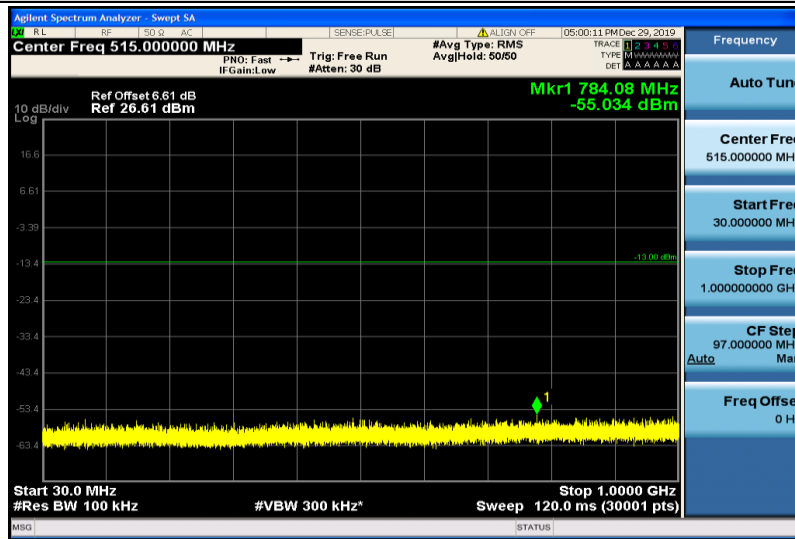

Band4-15MHz-16QAM-20325-1RB#0-1000~26000MHz

Band4-20MHz-QPSK-20050-1RB#0-30~1000MHz