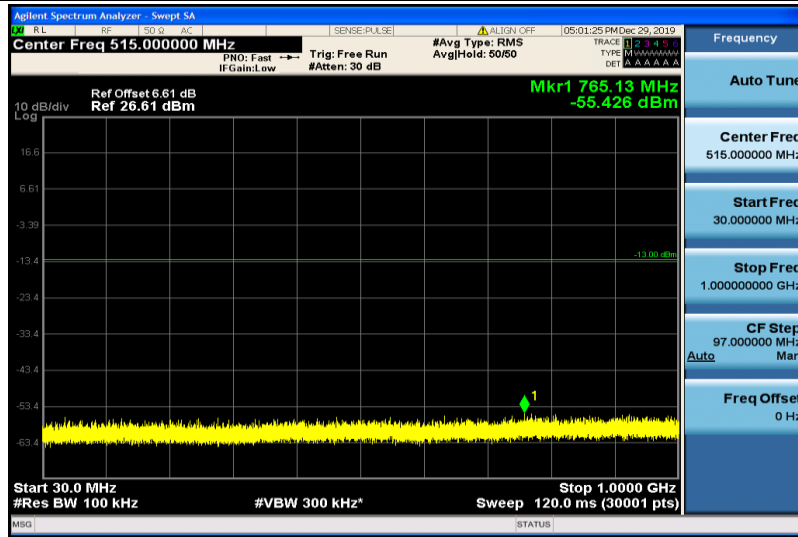

Band4-20MHz-QPSK-20050-1RB#0-1000~26000MHz

Band4-20MHz-QPSK-20175-1RB#0-30~1000MHz