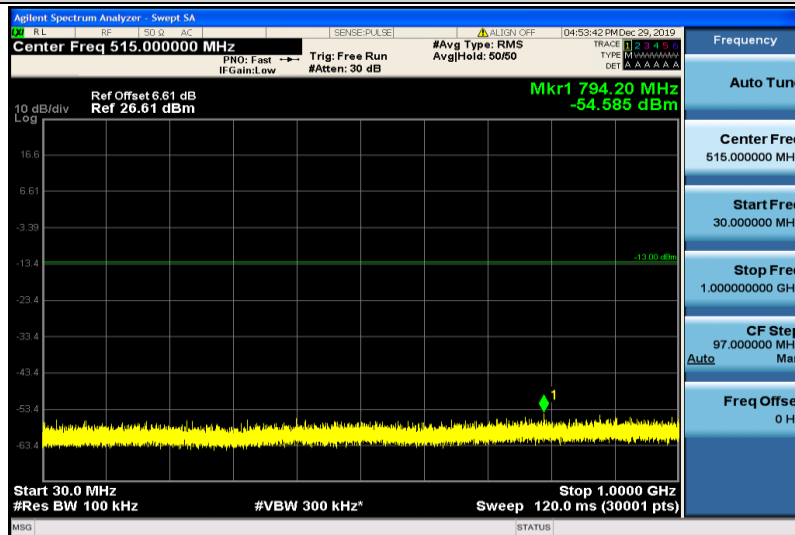

Band4-15MHz-QPSK-20175-1RB#0-1000~26000MHz

Band4-15MHz-QPSK-20325-1RB#0-30~1000MHz