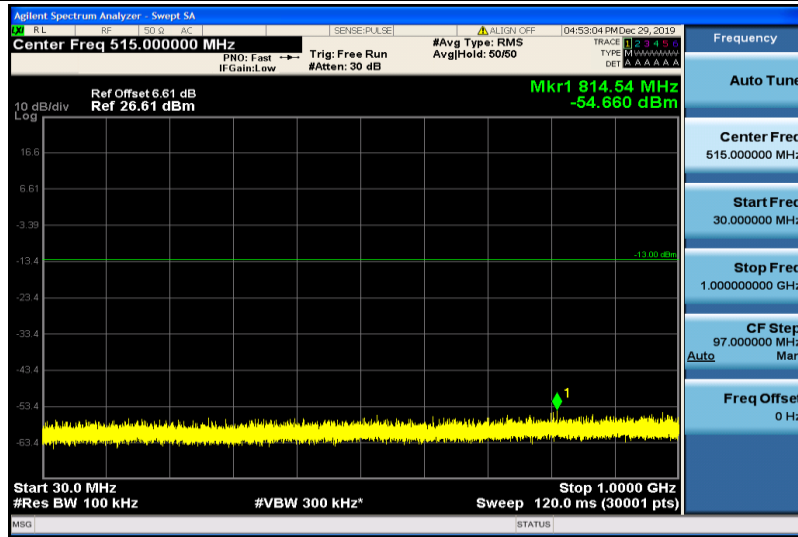

Band4-15MHz-16QAM-20025-1RB#0-1000~26000MHz

Band4-15MHz-16QAM-20175-1RB#0-30~1000MHz