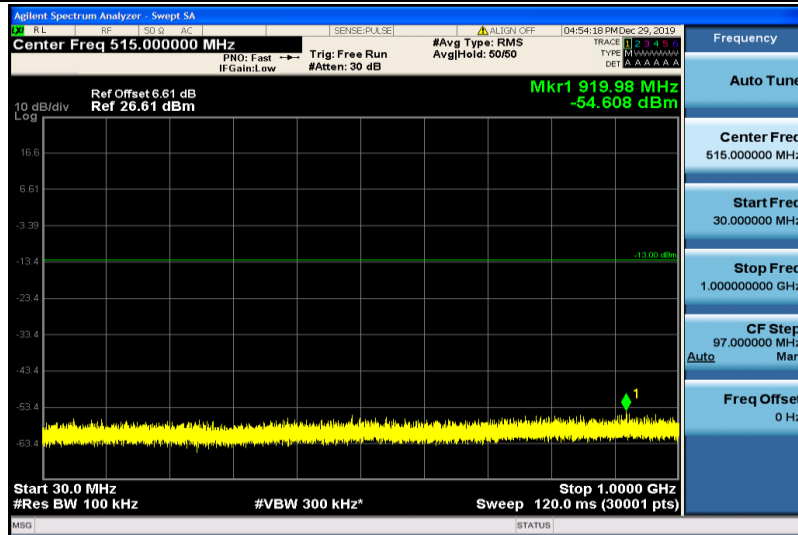

Band4-15MHz-16QAM-20025-1RB#0-30~1000MHz

Band4-15MHz-16QAM-20025-1RB#0-1000~26000MHz

Band4-15MHz-16QAM-20175-1RB#0-30~1000MHz

Band4-15MHz-16QAM-20175-1RB#0-1000~26000MHz

Band4-15MHz-16QAM-20325-1RB#0-30~1000MHz