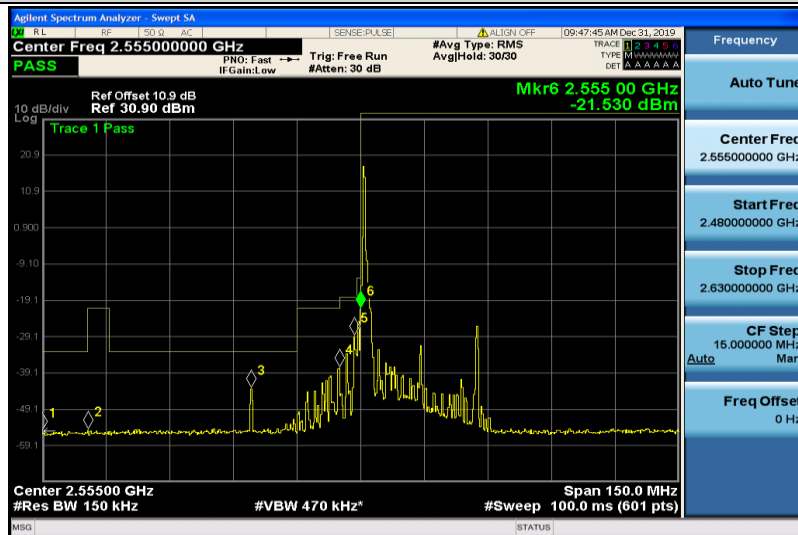

Band41-15MHz-QPSK-41165-75RB#0

Band41-15MHz-16QAM-40315-1RB#0