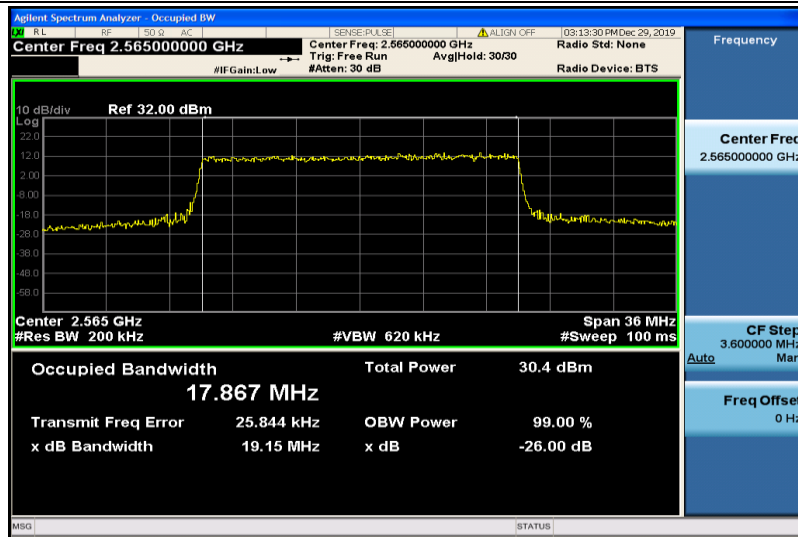

Band41-15MHz-QPSK-40315-75RB#0-13.408

Band41-15MHz-QPSK-40740-75RB#0-13.410

Band41-15MHz-QPSK-41165-75RB#0-13.410

Band41-15MHz-16QAM-40315-75RB#0-13.430

Band41-15MHz-16QAM-40740-75RB#0-13.414

Band41-15MHz-16QAM-41165-75RB#0-13.409