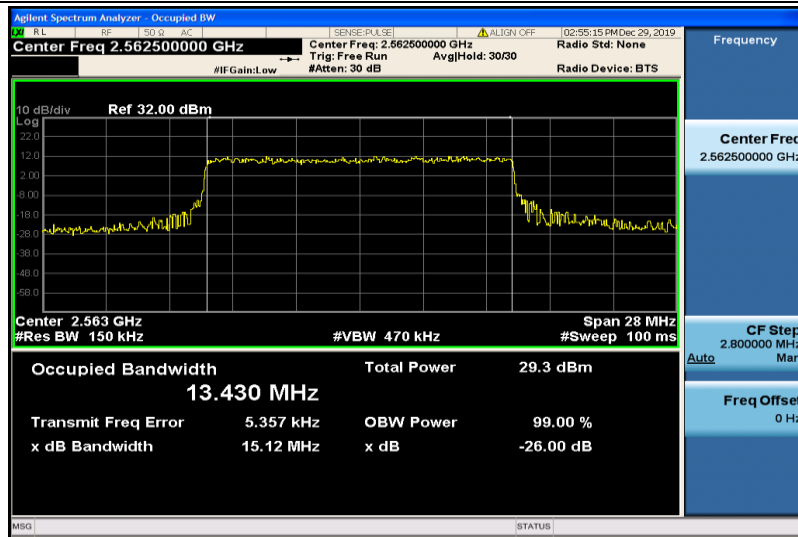

Band41-15MHz-QPSK-40315-75RB#0-13.408

Band41-15MHz-QPSK-40740-75RB#0-13.410

Band41-15MHz-QPSK-41165-75RB#0-13.410

Band41-15MHz-16QAM-40315-75RB#0-13.430

Band41-15MHz-16QAM-40740-75RB#0-13.414

Band41-15MHz-16QAM-41165-75RB#0-13.409