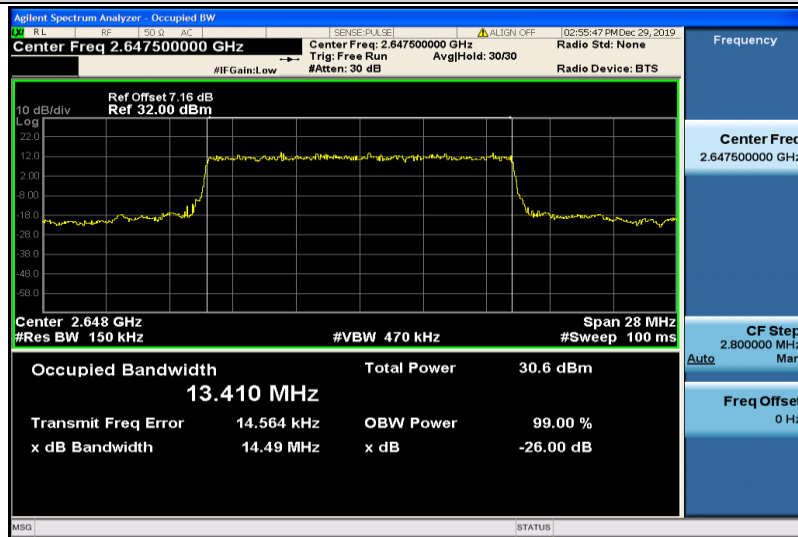

Band41-15MHz-QPSK-40315-75RB#0-13.408

Band41-15MHz-QPSK-40740-75RB#0-13.410

Band41-15MHz-QPSK-41165-75RB#0-13.410

Band41-15MHz-16QAM-40315-75RB#0-13.430

Band41-15MHz-16QAM-40740-75RB#0-13.414

Band41-15MHz-16QAM-41165-75RB#0-13.409