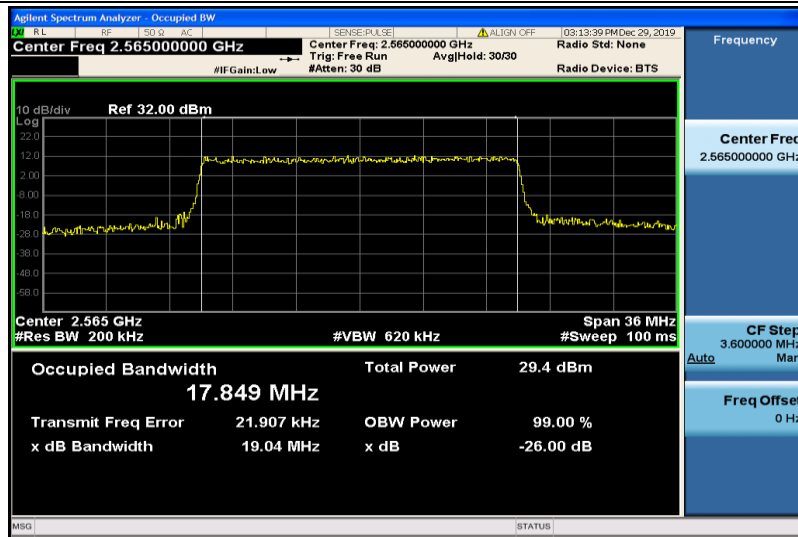

Band41-20MHz-16QAM-40340-100RB#0-17.849