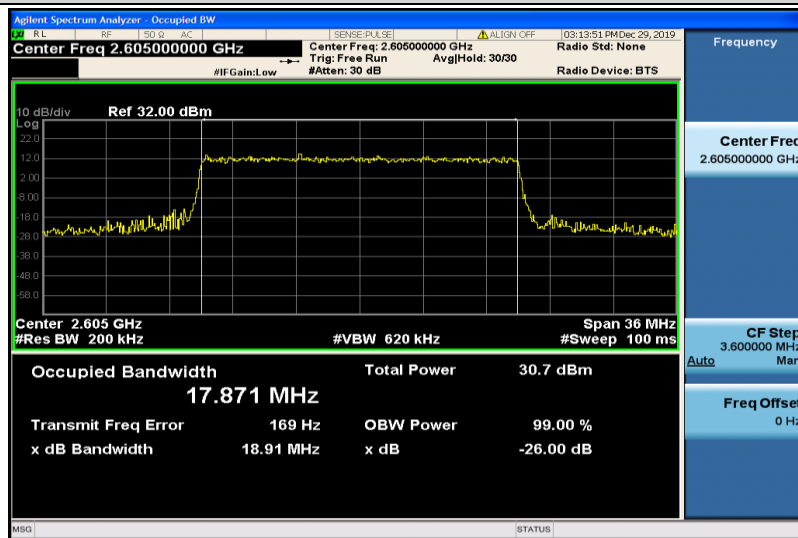

Band41-20MHz-QPSK-40740-100RB#0-17.871