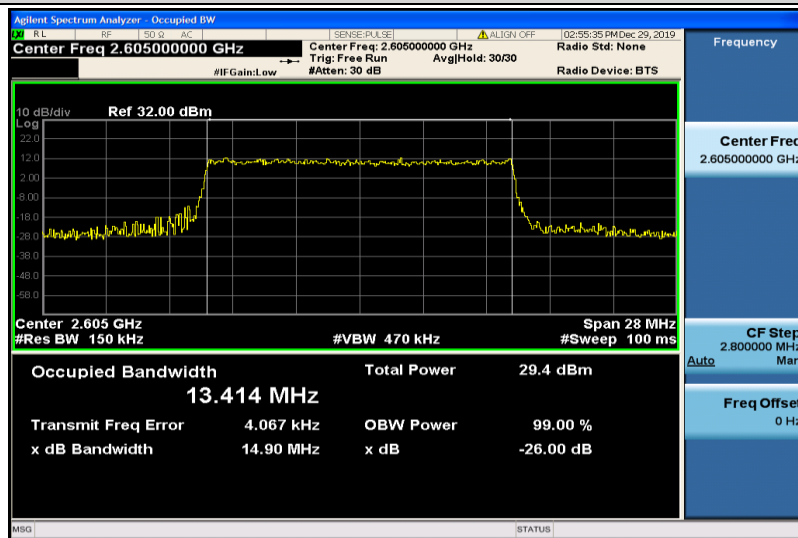

Band41-15MHz-QPSK-40315-75RB#0-13.408

Band41-15MHz-QPSK-40740-75RB#0-13.410

Band41-15MHz-QPSK-41165-75RB#0-13.410

Band41-15MHz-16QAM-40315-75RB#0-13.430

Band41-15MHz-16QAM-40740-75RB#0-13.414

Band41-15MHz-16QAM-41165-75RB#0-13.409