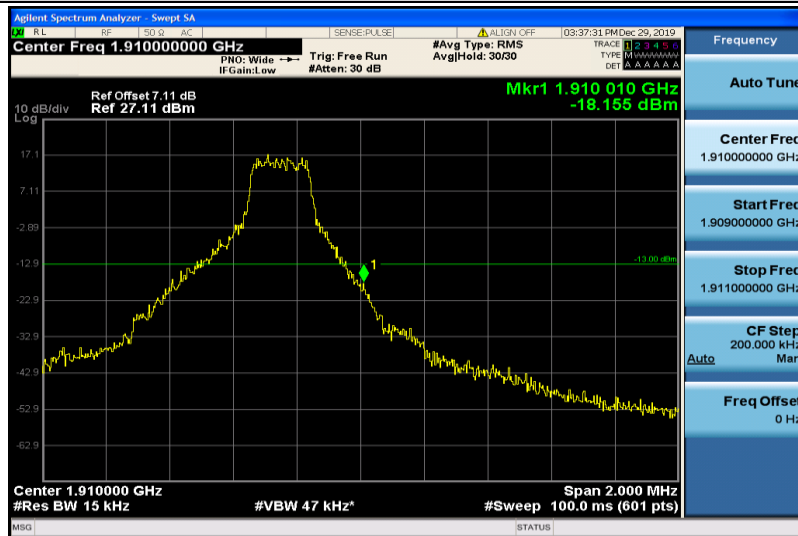

Band2-1.4MHz-QPSK-19193-1RB#5