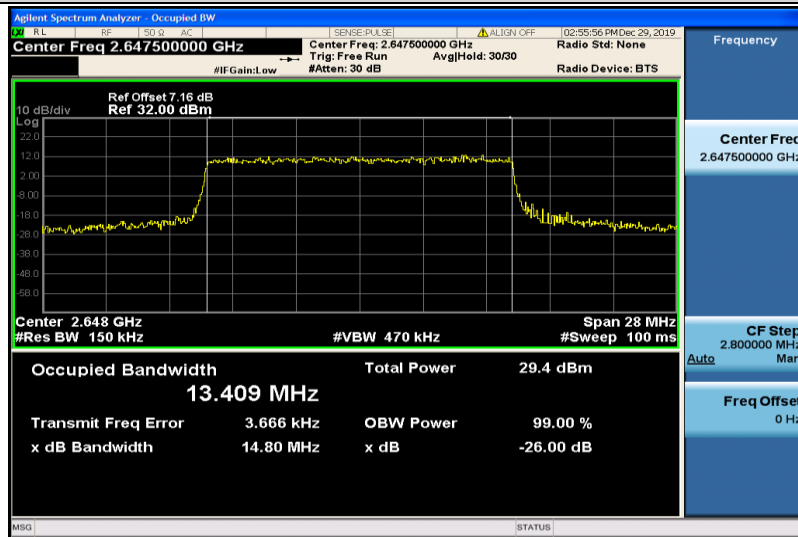

Band41-15MHz-QPSK-40315-75RB#0-13.408

Band41-15MHz-QPSK-40740-75RB#0-13.410

Band41-15MHz-QPSK-41165-75RB#0-13.410

Band41-15MHz-16QAM-40315-75RB#0-13.430

Band41-15MHz-16QAM-40740-75RB#0-13.414

Band41-15MHz-16QAM-41165-75RB#0-13.409