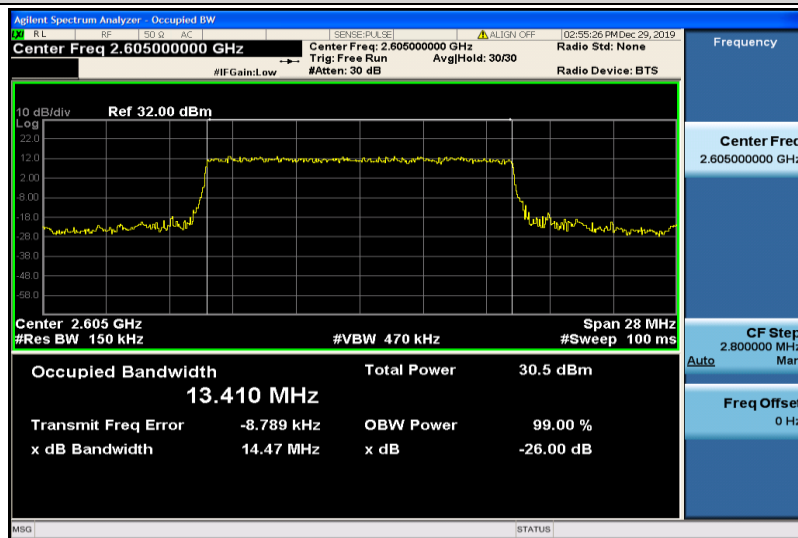

Band41-15MHz-QPSK-40315-75RB#0-13.408

Band41-15MHz-QPSK-40740-75RB#0-13.410

Band41-15MHz-QPSK-41165-75RB#0-13.410

Band41-15MHz-16QAM-40315-75RB#0-13.430

Band41-15MHz-16QAM-40740-75RB#0-13.414

Band41-15MHz-16QAM-41165-75RB#0-13.409