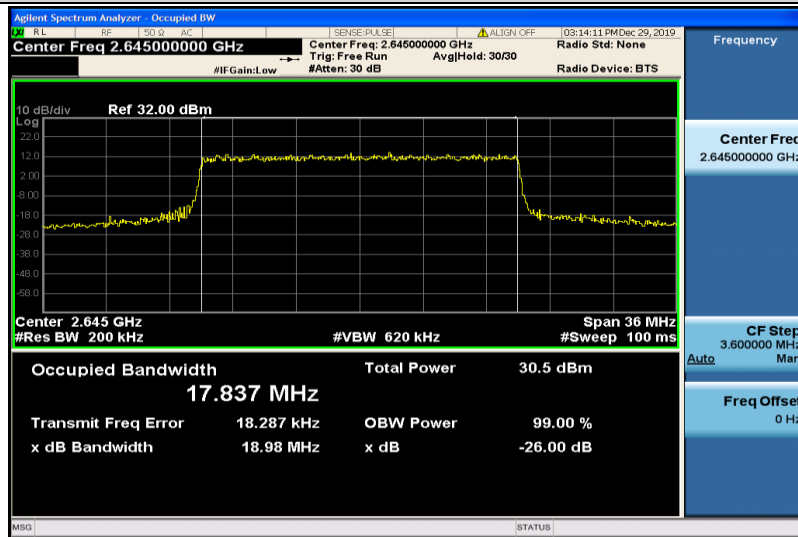

Band41-20MHz-QPSK-41140-100RB#0-17.837