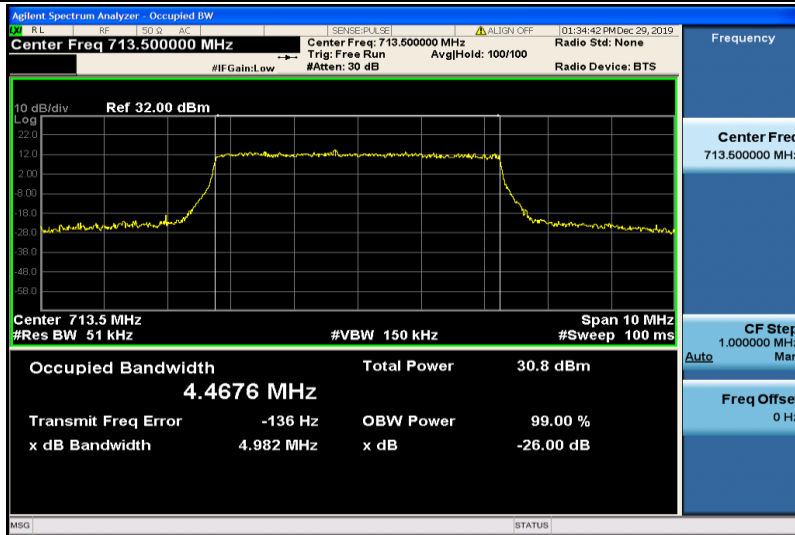

Band12-10MHz-16QAM-23060-50RB#0-8.9548

Band12-10MHz-16QAM-23095-50RB#0-8.9672

Band12-10MHz-16QAM-23130-50RB#0-8.9568

Band17-5MHz-QPSK-23755-25RB#0-4.4883

Band17-5MHz-QPSK-23790-25RB#0-4.4928

Band17-5MHz-QPSK-23825-25RB#0-4.4676