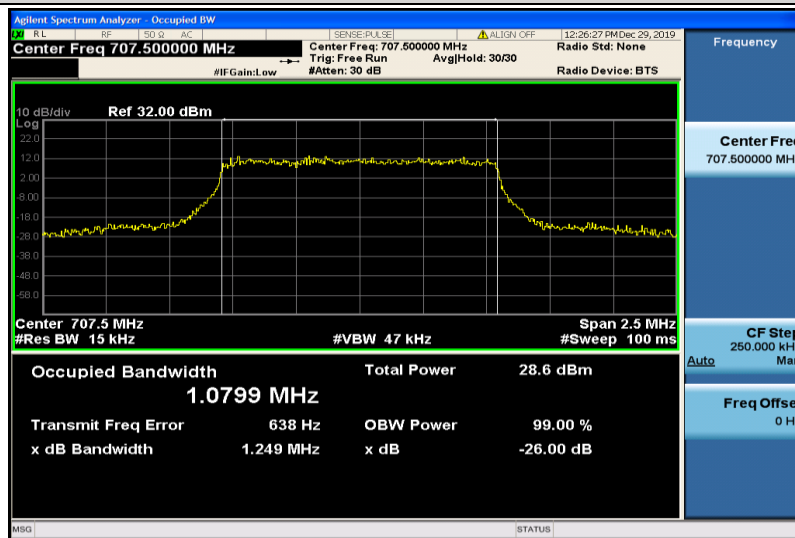

Band12-1.4MHz-16QAM-23017-6RB#0-1.0782

Band12-1.4MHz-16QAM-23095-6RB#0-1.0799