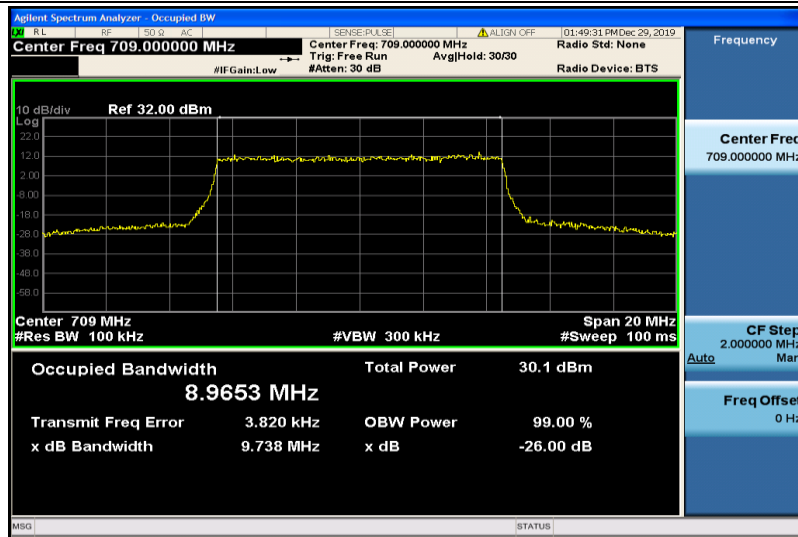

Band17-5MHz-16QAM-23755-25RB#0-4.4914

Band17-5MHz-16QAM-23790-25RB#0-4.4815

Band17-5MHz-16QAM-23825-25RB#0-4.4821

Band17-10MHz-QPSK-23780-50RB#0-8.9661

Band17-10MHz-QPSK-23790-50RB#0-8.9490

Band17-10MHz-QPSK-23800-50RB#0-8.9385