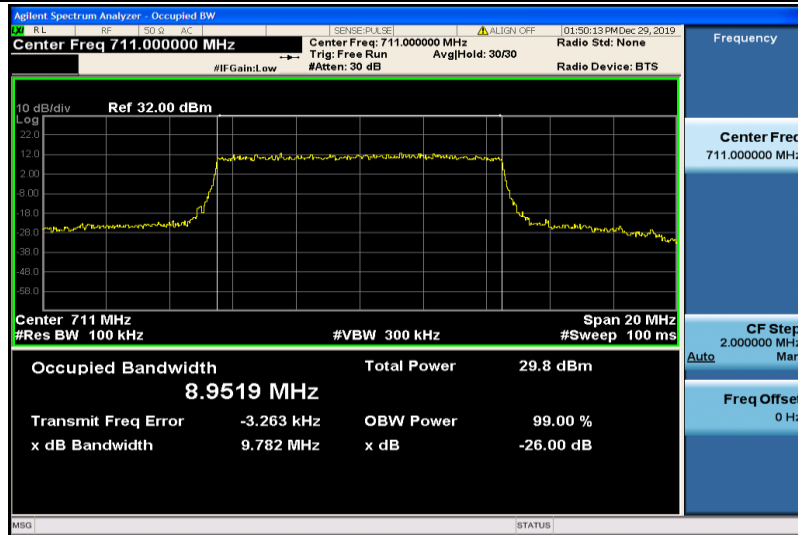

Band17-10MHz-16QAM-23790-50RB#0-8.9592

Band17-10MHz-16QAM-23800-50RB#0-8.9519