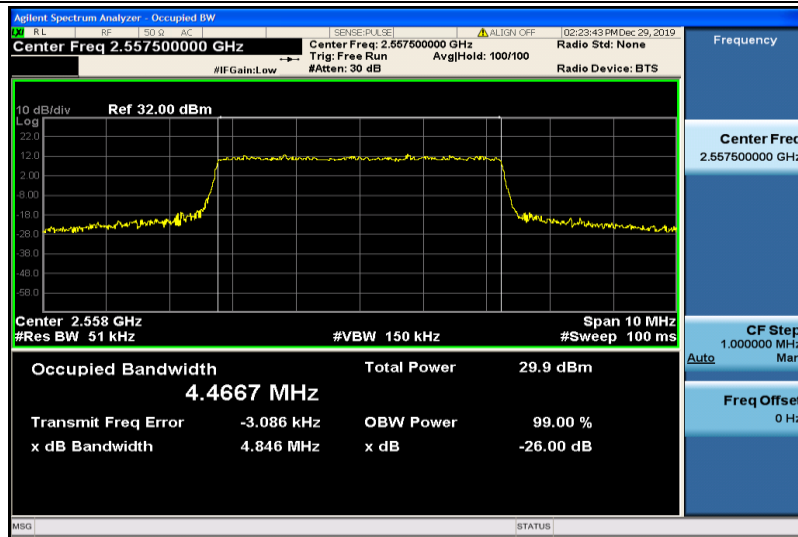

Band17-10MHz-16QAM-23800-50RB#0-8.9519

Band41-5MHz-QPSK-40265-25RB#0-4.4667