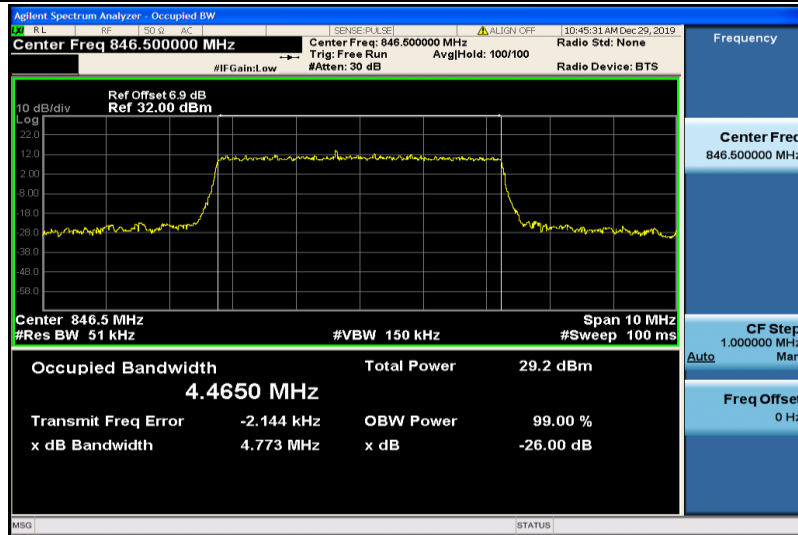

Band5-5MHz-16QAM-20525-25RB#0-4.4731

Band5-5MHz-16QAM-20625-25RB#0-4.4650