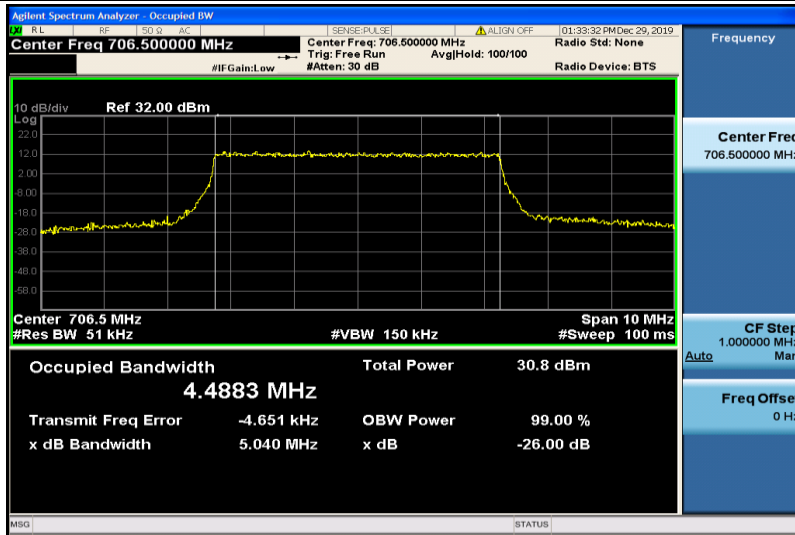

Band12-10MHz-16QAM-23130-50RB#0-8.9568

Band17-5MHz-QPSK-23755-25RB#0-4.4883