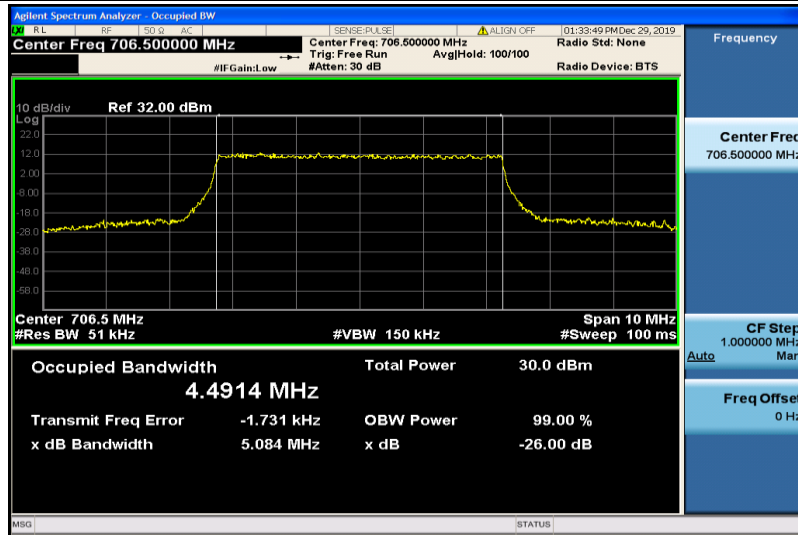

Band12-10MHz-16QAM-23060-50RB#0-8.9548

Band12-10MHz-16QAM-23095-50RB#0-8.9672

Band12-10MHz-16QAM-23130-50RB#0-8.9568

Band17-5MHz-QPSK-23755-25RB#0-4.4883

Band17-5MHz-QPSK-23790-25RB#0-4.4928

Band17-5MHz-QPSK-23825-25RB#0-4.4676