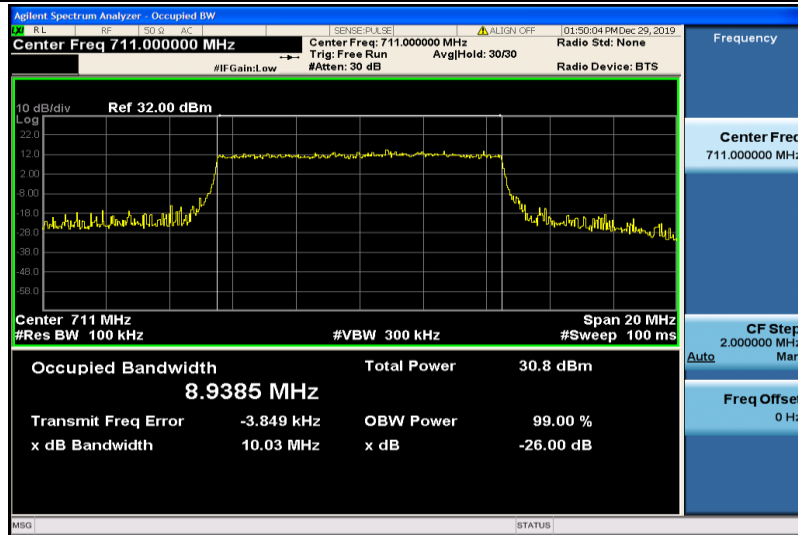

Band17-5MHz-16QAM-23755-25RB#0-4.4914

Band17-5MHz-16QAM-23790-25RB#0-4.4815

Band17-5MHz-16QAM-23825-25RB#0-4.4821

Band17-10MHz-QPSK-23780-50RB#0-8.9661

Band17-10MHz-QPSK-23790-50RB#0-8.9490

Band17-10MHz-QPSK-23800-50RB#0-8.9385