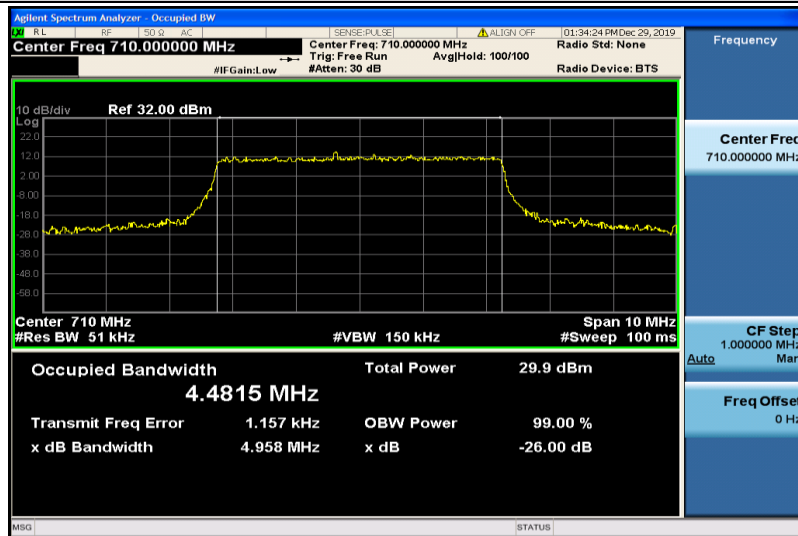

Band17-5MHz-16QAM-23755-25RB#0-4.4914

Band17-5MHz-16QAM-23790-25RB#0-4.4815