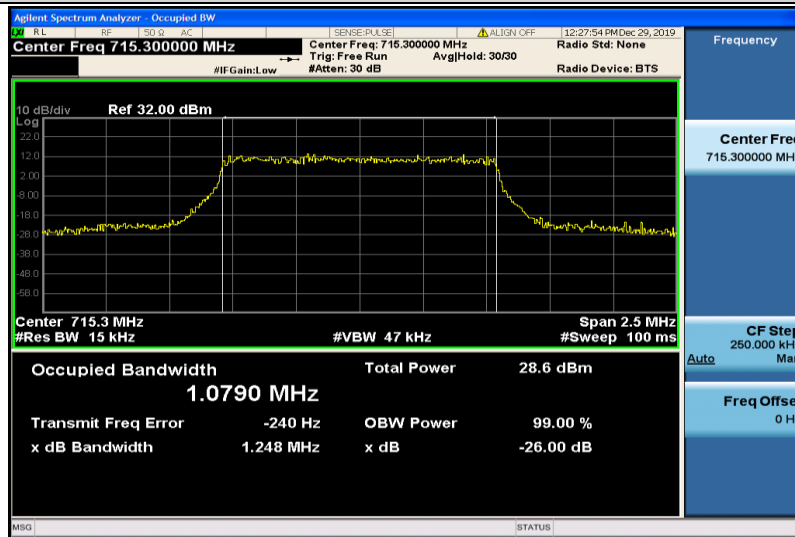

Band12-1.4MHz-16QAM-23095-6RB#0-1.0799

Band12-1.4MHz-16QAM-23173-6RB#0-1.0790