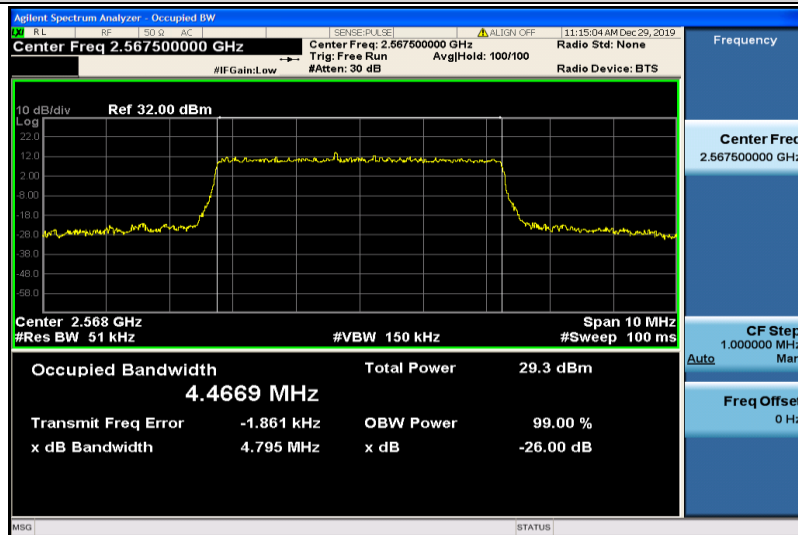

Band7-5MHz-16QAM-21100-25RB#0-4.4774

Band7-5MHz-16QAM-21425-25RB#0-4.4669