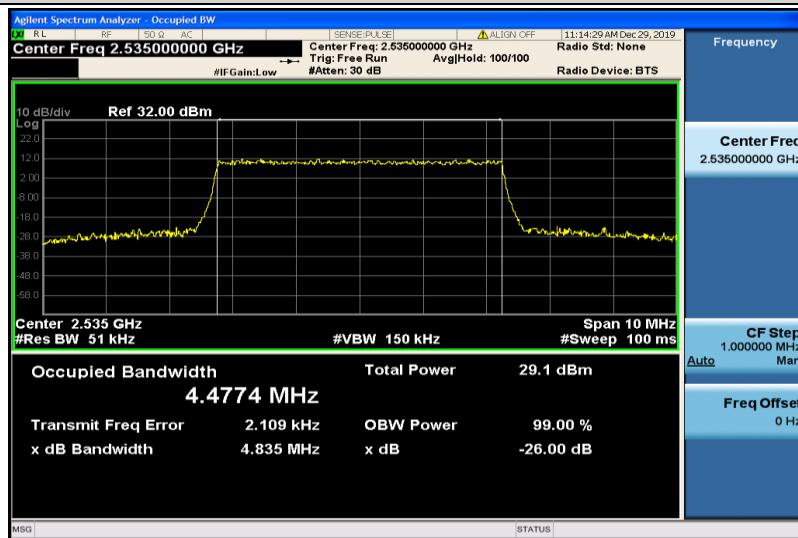

Band7-5MHz-16QAM-20775-25RB#0-4.4703

Band7-5MHz-16QAM-21100-25RB#0-4.4774