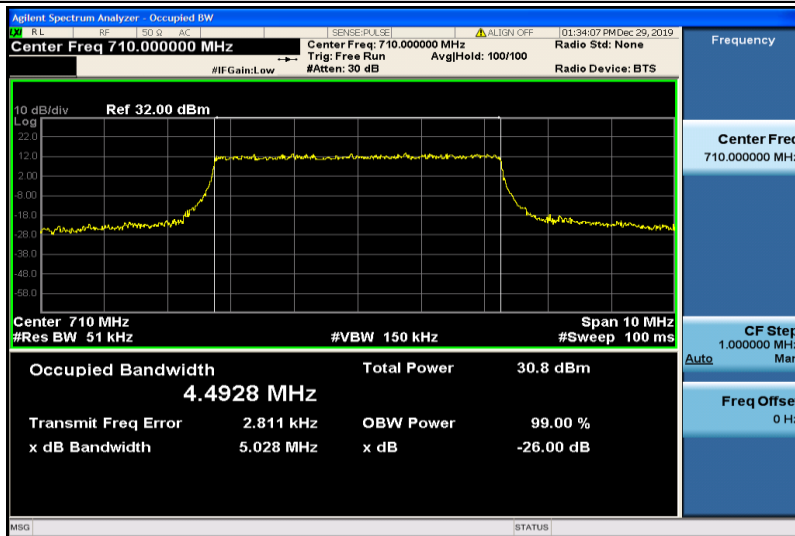

Band12-10MHz-16QAM-23060-50RB#0-8.9548

Band12-10MHz-16QAM-23095-50RB#0-8.9672

Band12-10MHz-16QAM-23130-50RB#0-8.9568

Band17-5MHz-QPSK-23755-25RB#0-4.4883

Band17-5MHz-QPSK-23790-25RB#0-4.4928

Band17-5MHz-QPSK-23825-25RB#0-4.4676