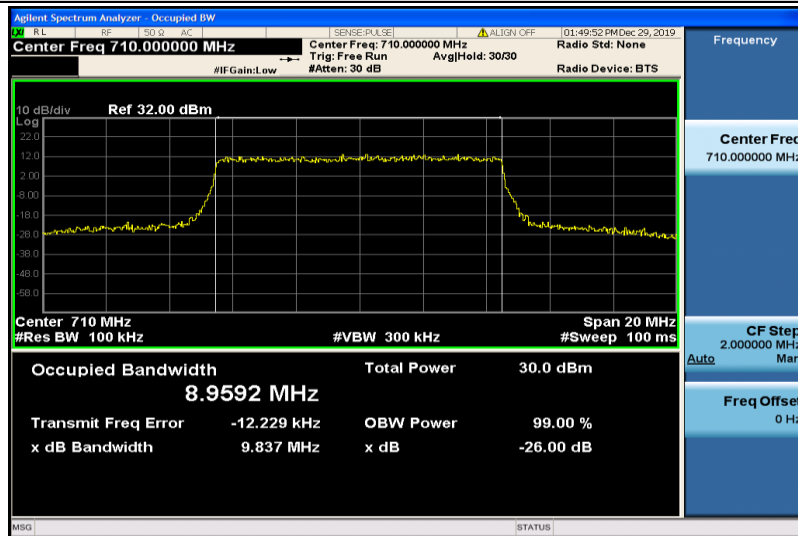

Band17-10MHz-16QAM-23780-50RB#0-8.9653

Band17-10MHz-16QAM-23790-50RB#0-8.9592