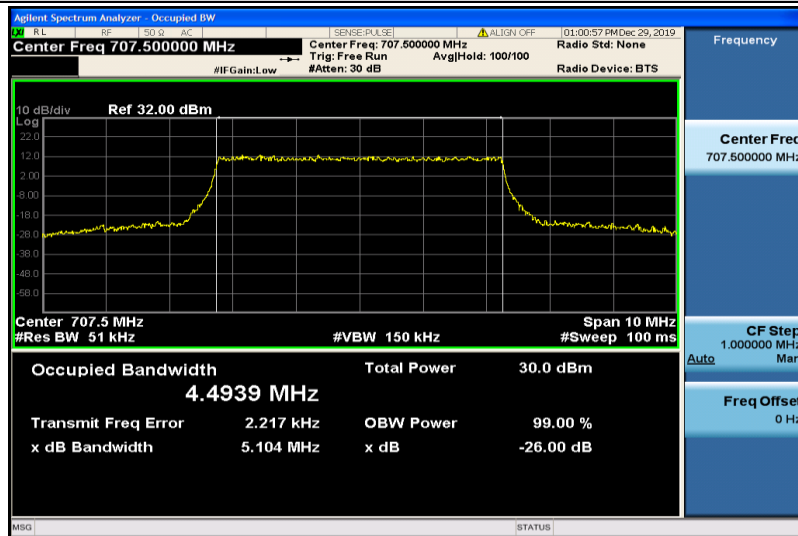

Band12-5MHz-16QAM-23035-25RB#0-4.4805

Band12-5MHz-16QAM-23095-25RB#0-4.4939