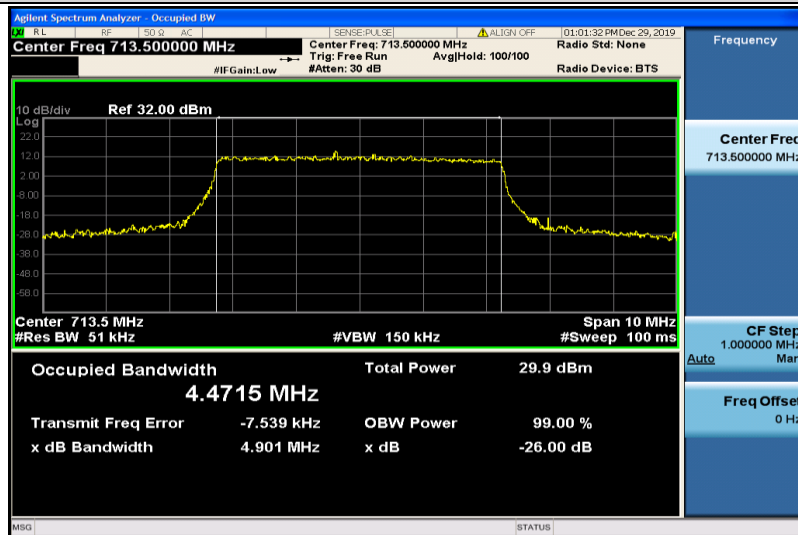

Band12-5MHz-16QAM-23095-25RB#0-4.4939

Band12-5MHz-16QAM-23155-25RB#0-4.4715