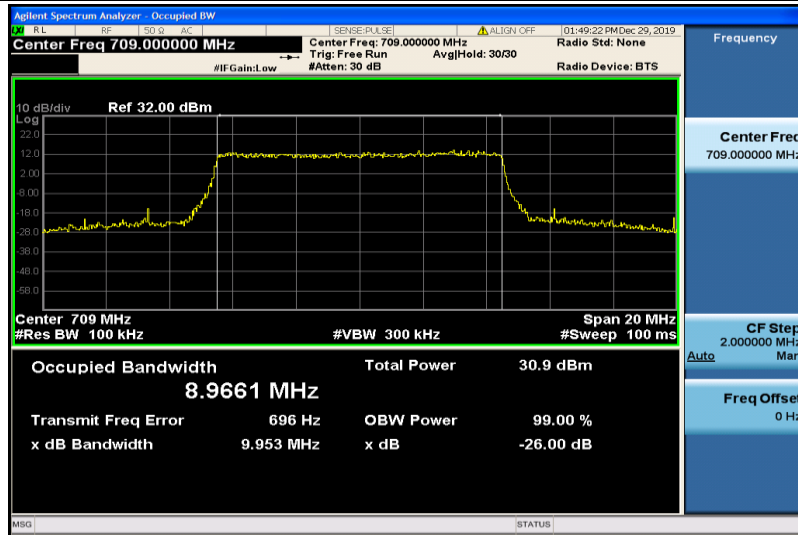

Band17-5MHz-16QAM-23825-25RB#0-4.4821

Band17-10MHz-QPSK-23780-50RB#0-8.9661