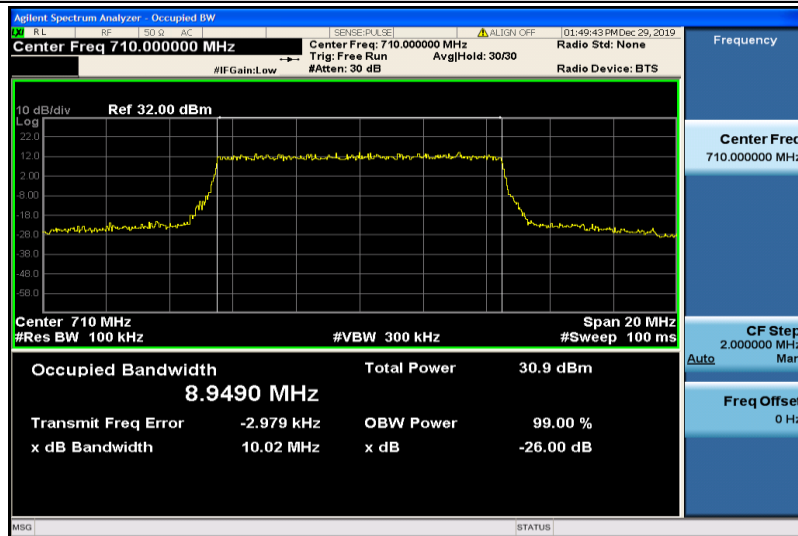

Band17-5MHz-16QAM-23755-25RB#0-4.4914

Band17-5MHz-16QAM-23790-25RB#0-4.4815

Band17-5MHz-16QAM-23825-25RB#0-4.4821

Band17-10MHz-QPSK-23780-50RB#0-8.9661

Band17-10MHz-QPSK-23790-50RB#0-8.9490

Band17-10MHz-QPSK-23800-50RB#0-8.9385