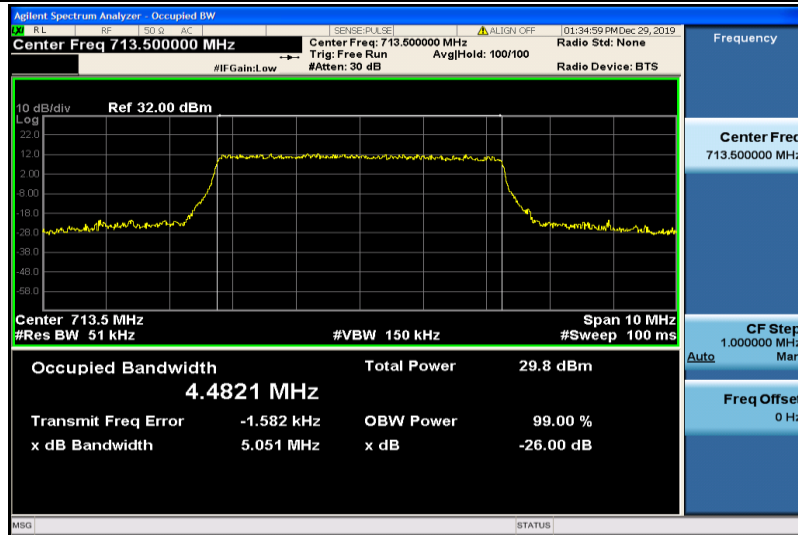

Band17-5MHz-16QAM-23790-25RB#0-4.4815

Band17-5MHz-16QAM-23825-25RB#0-4.4821