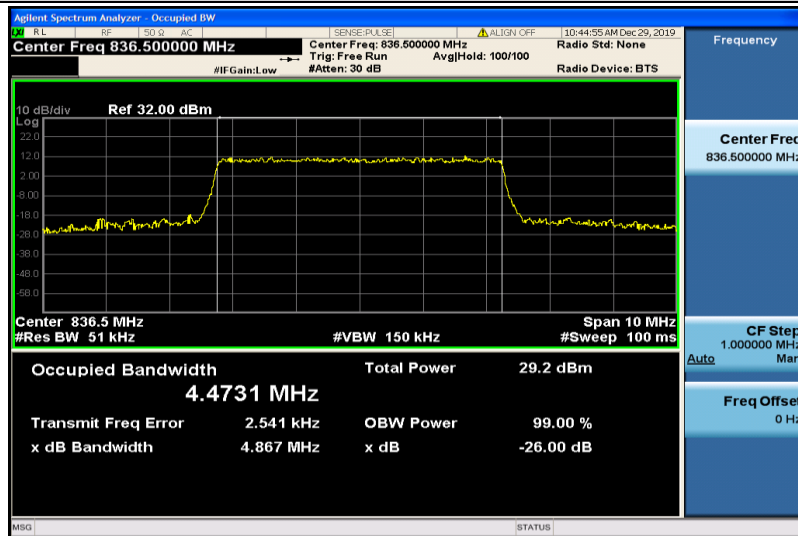

Band5-5MHz-16QAM-20425-25RB#0-4.4663

Band5-5MHz-16QAM-20525-25RB#0-4.4731