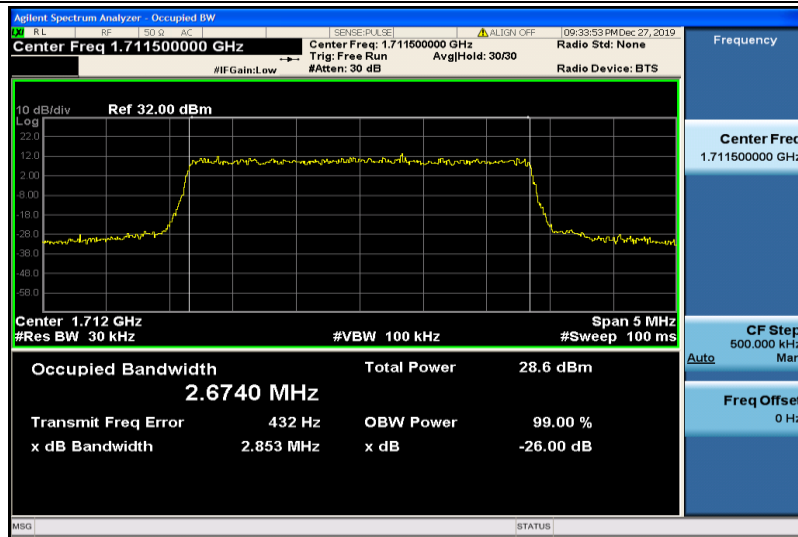

Band4-1.4MHz-QPSK-19957-6RB#0-1.0840

Band4-1.4MHz-QPSK-20175-6RB#0-1.0774

Band4-1.4MHz-QPSK-20393-6RB#0-1.0837

Band4-1.4MHz-16QAM-19957-6RB#0-1.0800

Band4-1.4MHz-16QAM-20175-6RB#0-1.0773

Band4-1.4MHz-16QAM-20393-6RB#0-1.0793