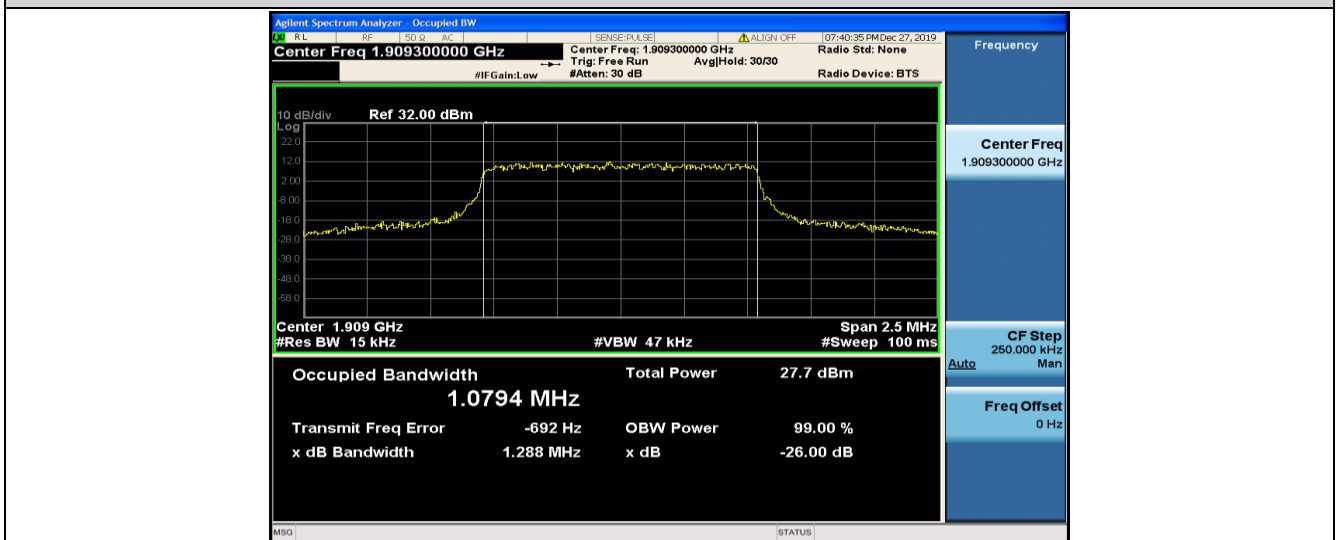

Band2-1.4MHz-QPSK-19193-6RB#0-1.0794