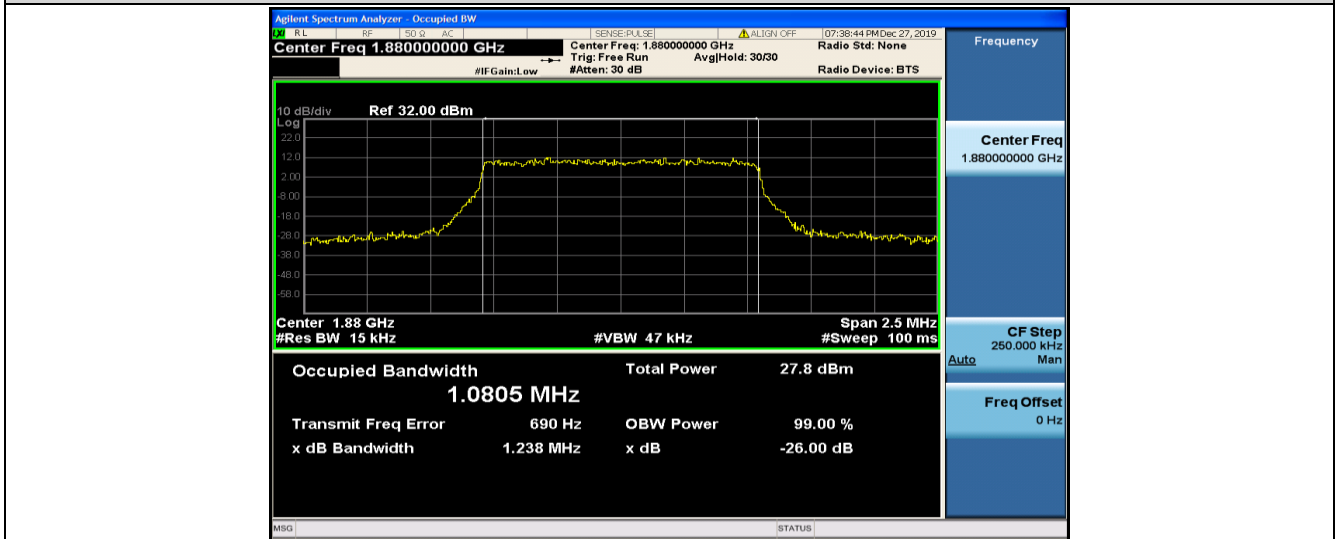

Band2-1.4MHz-QPSK-18900-6RB#0-1.0805