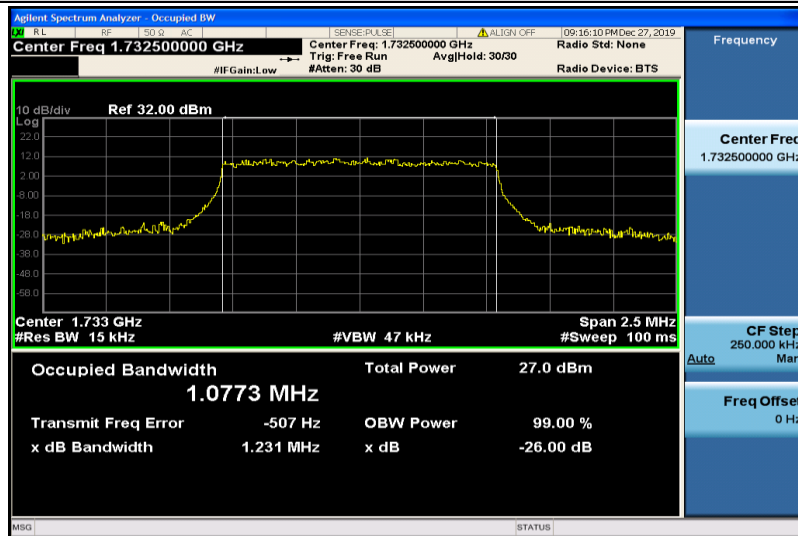

Band4-1.4MHz-QPSK-19957-6RB#0-1.0840

Band4-1.4MHz-QPSK-20175-6RB#0-1.0774

Band4-1.4MHz-QPSK-20393-6RB#0-1.0837

Band4-1.4MHz-16QAM-19957-6RB#0-1.0800

Band4-1.4MHz-16QAM-20175-6RB#0-1.0773

Band4-1.4MHz-16QAM-20393-6RB#0-1.0793