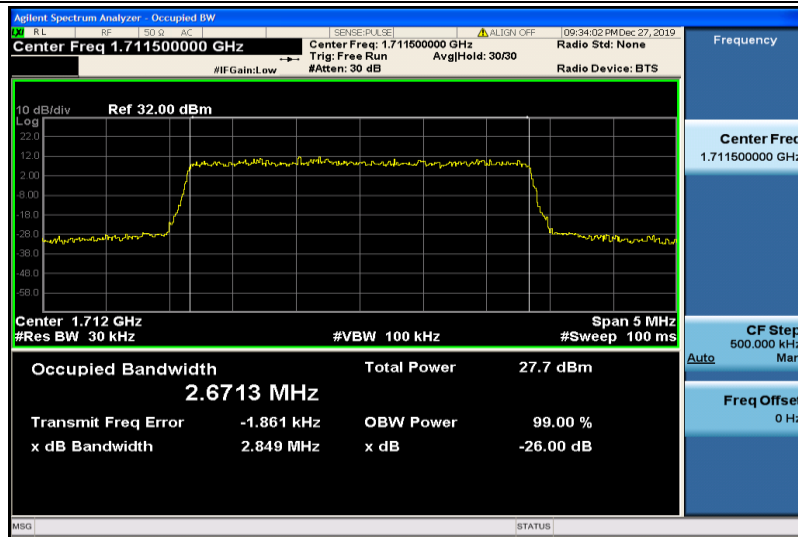

Band4-3MHz-16QAM-19965-15RB#0-2.6713