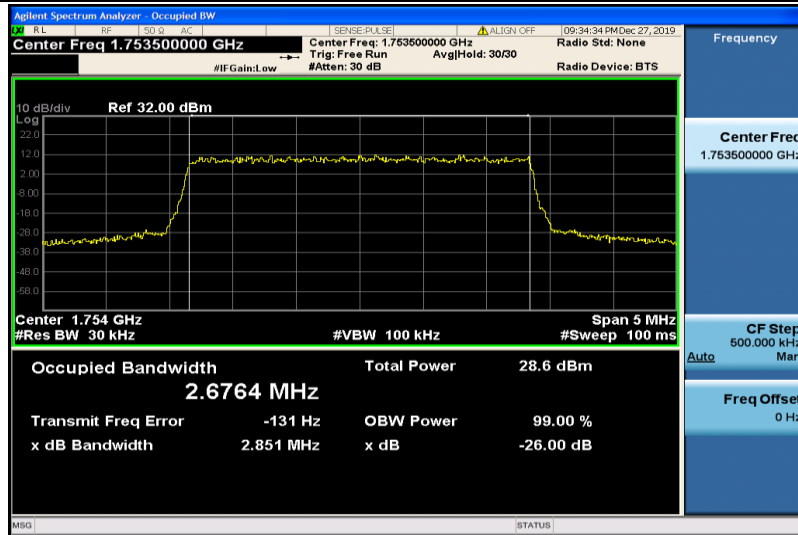

Band4-3MHz-QPSK-20385-15RB#0-2.6764