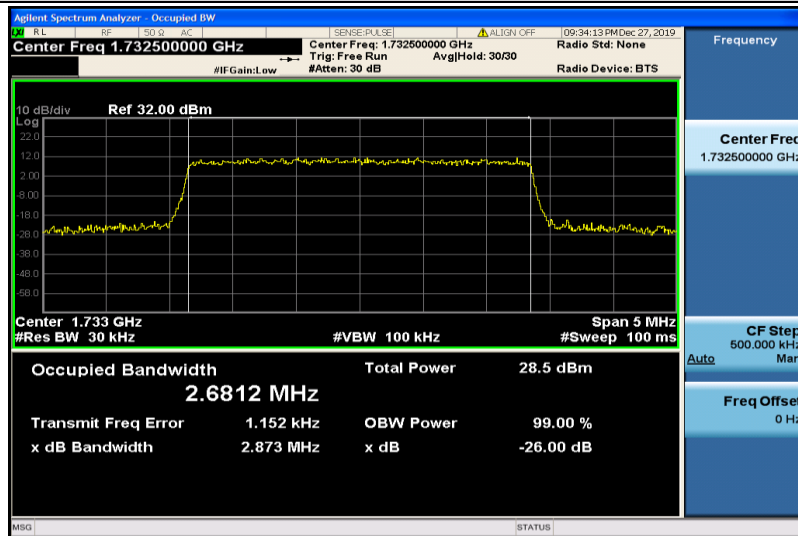

Band4-3MHz-QPSK-20175-15RB#0-2.6812