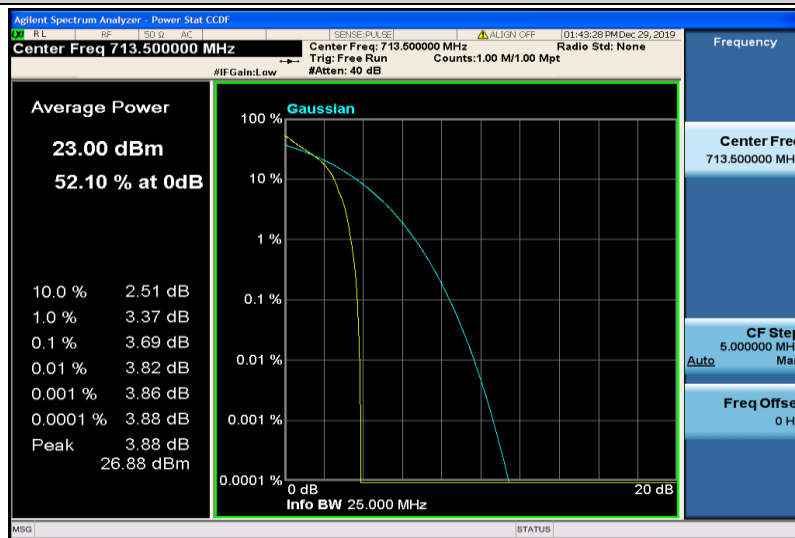

Band12-10MHz-16QAM-23095-50RB#0

Band12-10MHz-16QAM-23130-1RB#0

Band12-10MHz-16QAM-23130-50RB#0

Band17-5MHz-QPSK-23755-1RB#0

Band17-5MHz-QPSK-23755-25RB#0

Band17-5MHz-QPSK-23790-1RB#0

Band17-5MHz-QPSK-23790-25RB#0