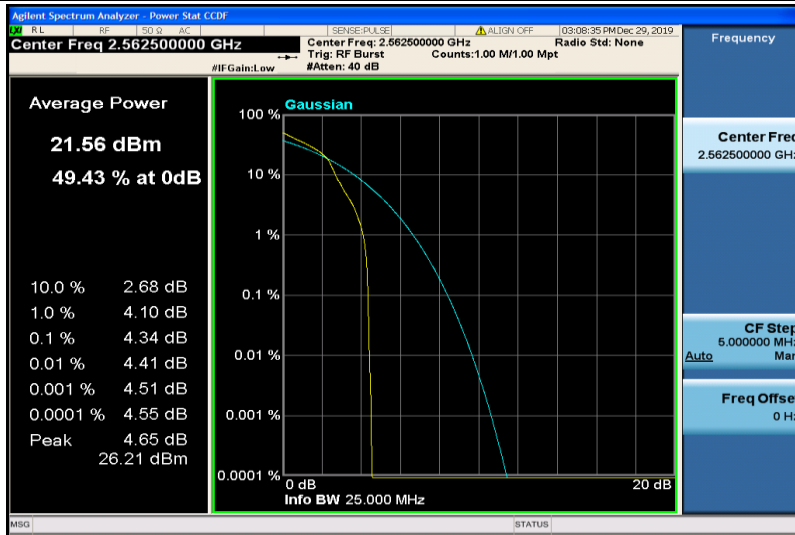

Band41-15MHz-QPSK-41165-75RB#0

Band41-15MHz-16QAM-40315-1RB#0