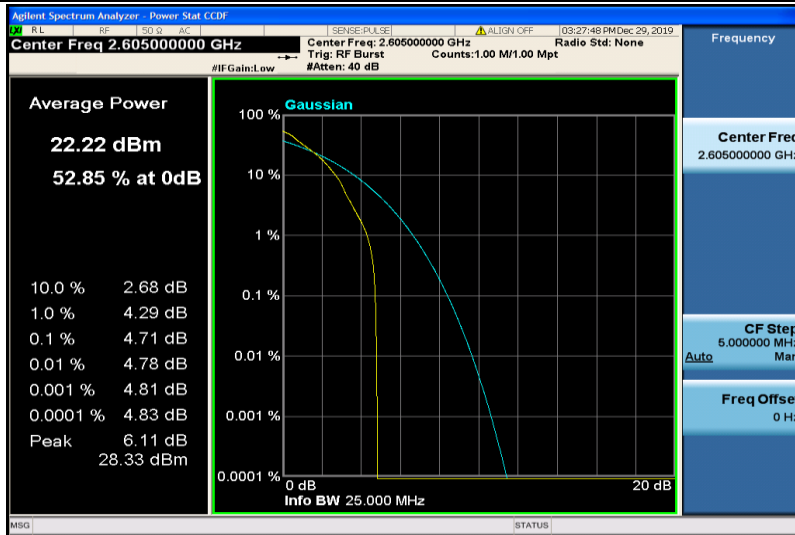

Band41-20MHz-QPSK-40340-100RB#0

Band41-20MHz-QPSK-40740-1RB#0