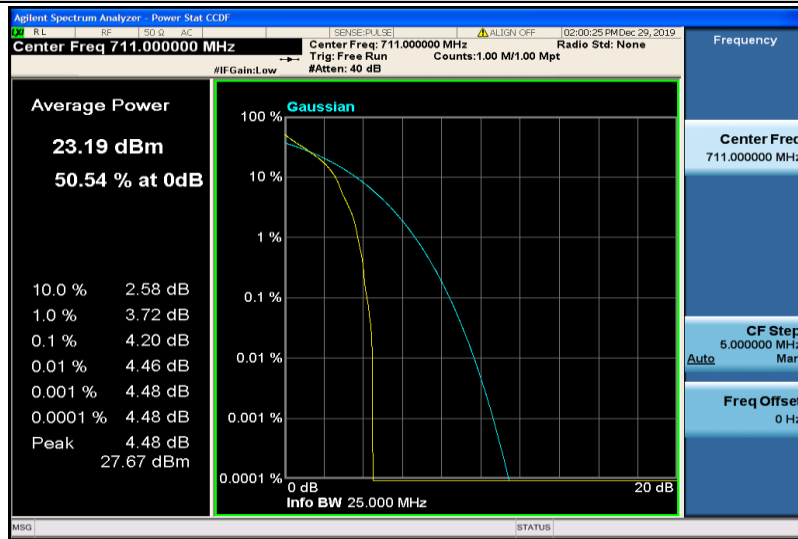

Band17-5MHz-16QAM-23825-25RB#0

Band17-10MHz-QPSK-23780-1RB#0

Band17-10MHz-QPSK-23780-50RB#0

Band17-10MHz-QPSK-23790-1RB#0

Band17-10MHz-QPSK-23790-50RB#0

Band17-10MHz-QPSK-23800-1RB#0

Band17-10MHz-QPSK-23800-50RB#0