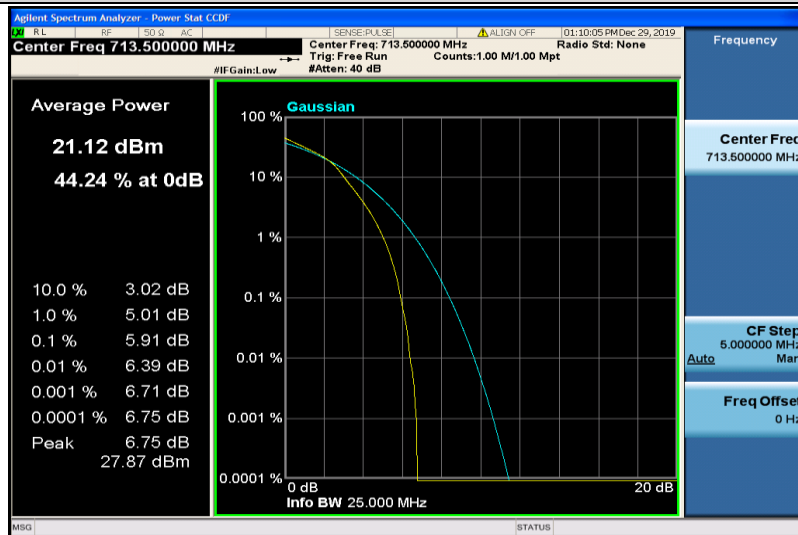

Band12-5MHz-16QAM-23035-25RB#0

Band12-5MHz-16QAM-23095-1RB#0

Band12-5MHz-16QAM-23095-25RB#0

Band12-5MHz-16QAM-23155-1RB#0

Band12-5MHz-16QAM-23155-25RB#0

Band12-10MHz-QPSK-23060-1RB#0

Band12-10MHz-QPSK-23060-50RB#0