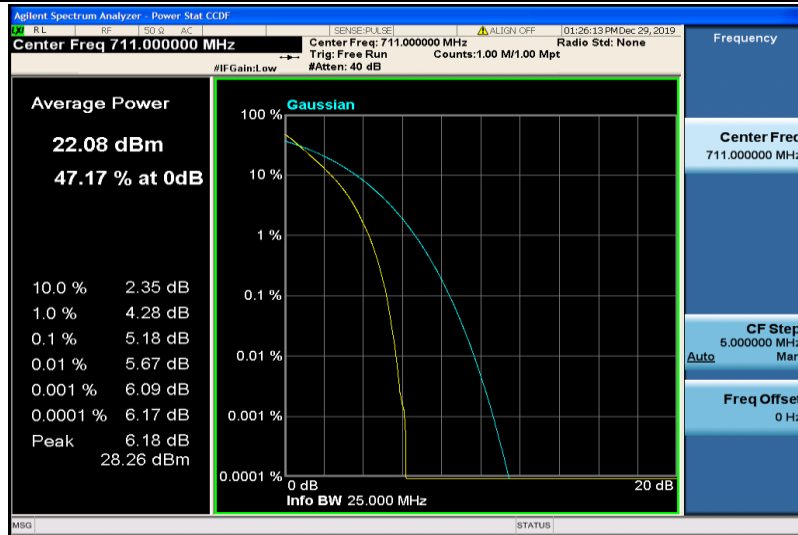

Band12-10MHz-QPSK-23130-1RB#0

Band12-10MHz-QPSK-23130-50RB#0