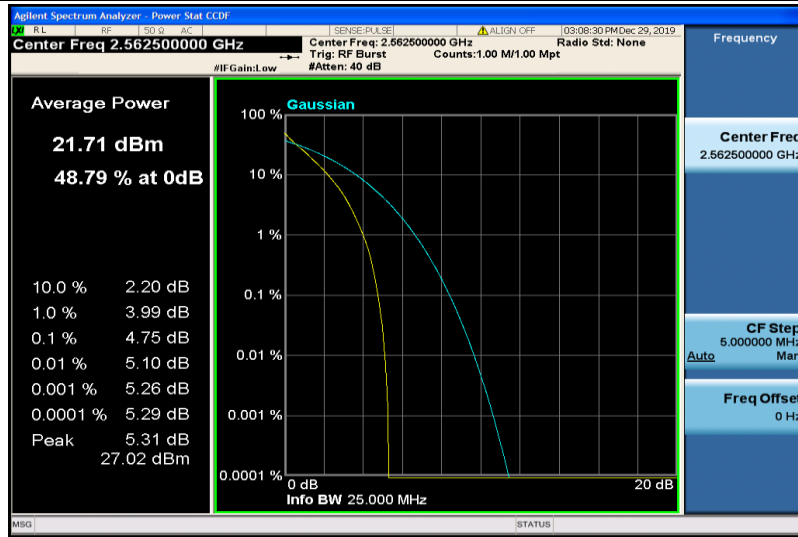

Band41-10MHz-16QAM-41190-50RB#0

Band41-15MHz-QPSK-40315-1RB#0