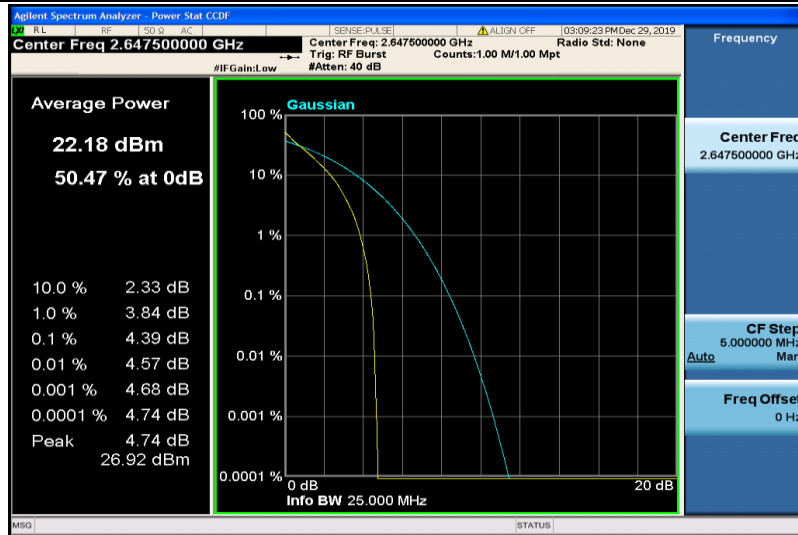

Band41-10MHz-16QAM-41190-1RB#0

Band41-10MHz-16QAM-41190-50RB#0

Band41-15MHz-QPSK-40315-1RB#0

Band41-15MHz-QPSK-40315-75RB#0

Band41-15MHz-QPSK-40740-1RB#0

Band41-15MHz-QPSK-40740-75RB#0

Band41-15MHz-QPSK-41165-1RB#0