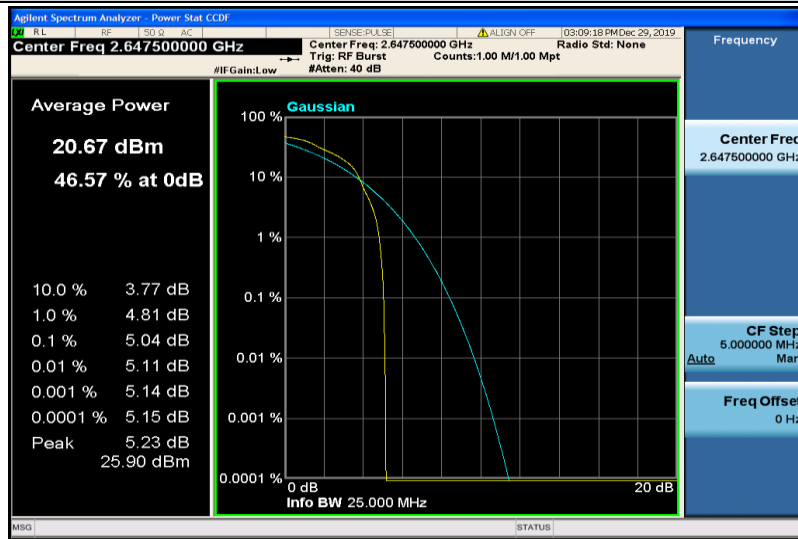

Band41-15MHz-QPSK-41165-75RB#0

Band41-15MHz-16QAM-40315-1RB#0

Band41-15MHz-16QAM-40315-75RB#0

Band41-15MHz-16QAM-40740-1RB#0

Band41-15MHz-16QAM-40740-75RB#0

Band41-15MHz-16QAM-41165-1RB#0

Band41-15MHz-16QAM-41165-75RB#0