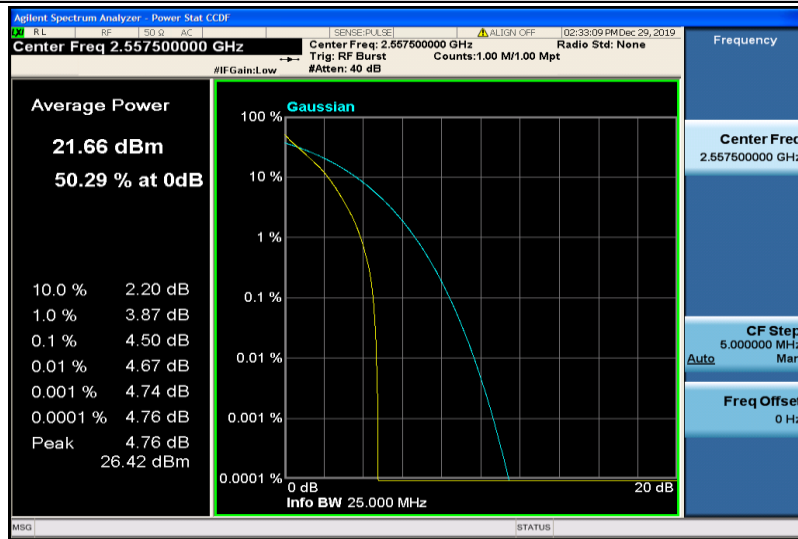

Band17-10MHz-16QAM-23780-1RB#0

Band17-10MHz-16QAM-23780-50RB#0

Band17-10MHz-16QAM-23790-1RB#0

Band17-10MHz-16QAM-23790-50RB#0

Band17-10MHz-16QAM-23800-1RB#0

Band17-10MHz-16QAM-23800-50RB#0

Band41-5MHz-QPSK-40265-1RB#0