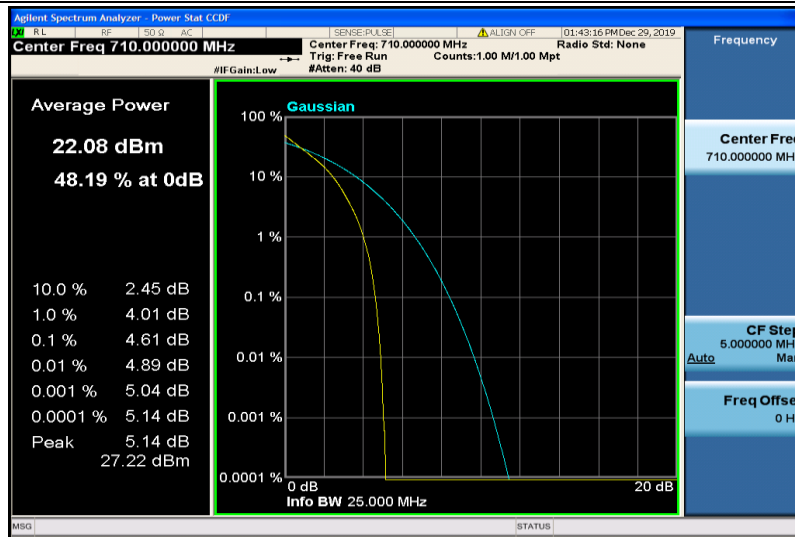

Band12-10MHz-16QAM-23095-50RB#0

Band12-10MHz-16QAM-23130-1RB#0

Band12-10MHz-16QAM-23130-50RB#0

Band17-5MHz-QPSK-23755-1RB#0

Band17-5MHz-QPSK-23755-25RB#0

Band17-5MHz-QPSK-23790-1RB#0

Band17-5MHz-QPSK-23790-25RB#0