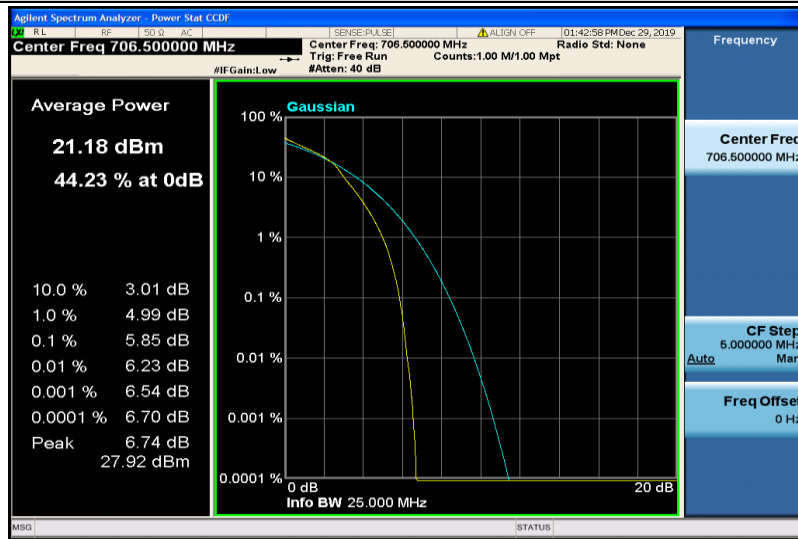

Band17-5MHz-16QAM-23755-1RB#0

Band17-5MHz-16QAM-23755-25RB#0