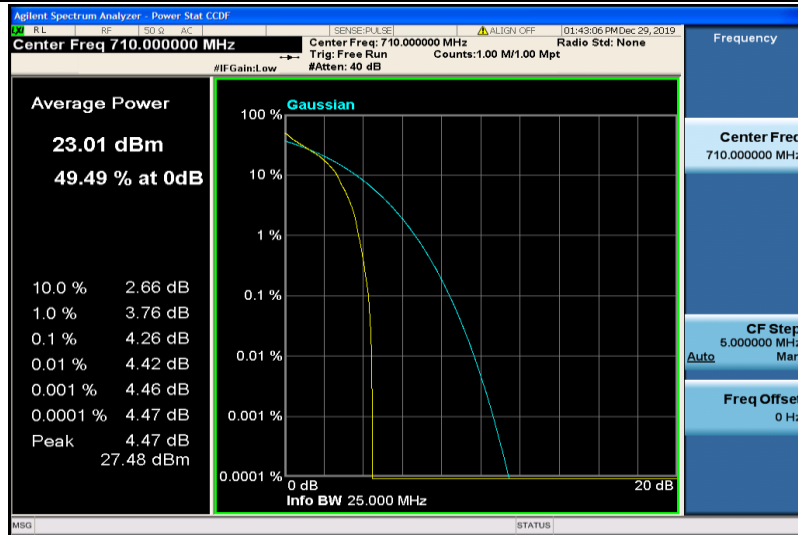

Band12-10MHz-16QAM-23095-50RB#0

Band12-10MHz-16QAM-23130-1RB#0

Band12-10MHz-16QAM-23130-50RB#0

Band17-5MHz-QPSK-23755-1RB#0

Band17-5MHz-QPSK-23755-25RB#0

Band17-5MHz-QPSK-23790-1RB#0

Band17-5MHz-QPSK-23790-25RB#0