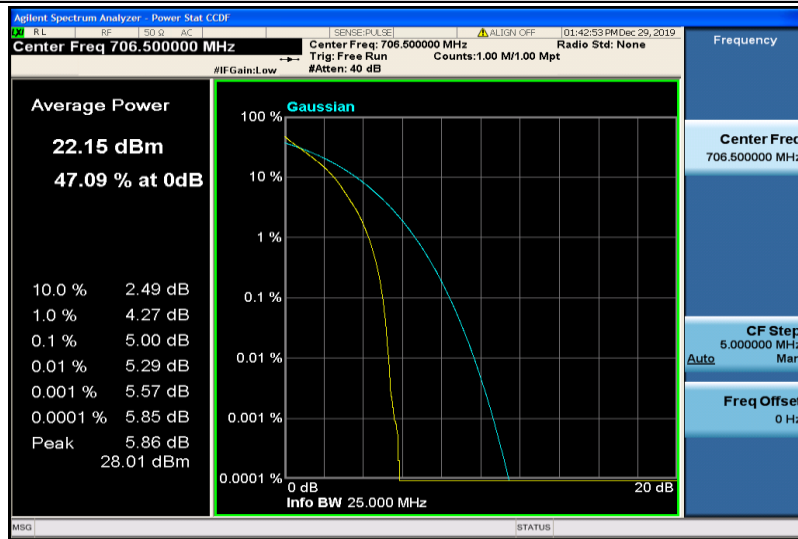

Band12-10MHz-16QAM-23095-50RB#0

Band12-10MHz-16QAM-23130-1RB#0

Band12-10MHz-16QAM-23130-50RB#0

Band17-5MHz-QPSK-23755-1RB#0

Band17-5MHz-QPSK-23755-25RB#0

Band17-5MHz-QPSK-23790-1RB#0

Band17-5MHz-QPSK-23790-25RB#0