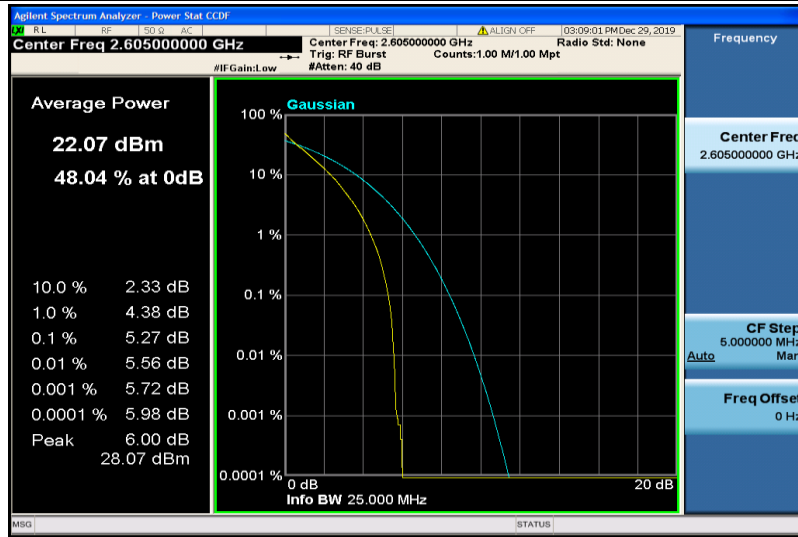

Band41-10MHz-16QAM-41190-1RB#0

Band41-10MHz-16QAM-41190-50RB#0

Band41-15MHz-QPSK-40315-1RB#0

Band41-15MHz-QPSK-40315-75RB#0

Band41-15MHz-QPSK-40740-1RB#0

Band41-15MHz-QPSK-40740-75RB#0

Band41-15MHz-QPSK-41165-1RB#0