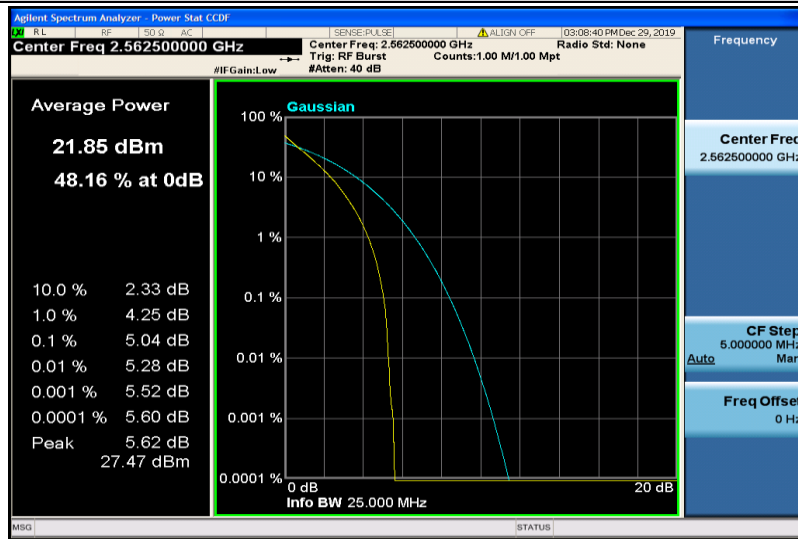

Band41-10MHz-16QAM-41190-1RB#0

Band41-10MHz-16QAM-41190-50RB#0

Band41-15MHz-QPSK-40315-1RB#0

Band41-15MHz-QPSK-40315-75RB#0

Band41-15MHz-QPSK-40740-1RB#0

Band41-15MHz-QPSK-40740-75RB#0

Band41-15MHz-QPSK-41165-1RB#0