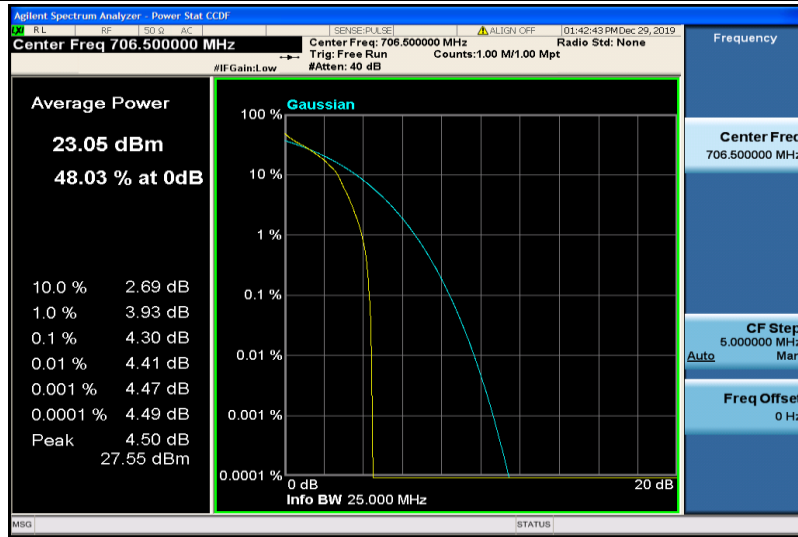

Band12-10MHz-16QAM-23095-50RB#0

Band12-10MHz-16QAM-23130-1RB#0

Band12-10MHz-16QAM-23130-50RB#0

Band17-5MHz-QPSK-23755-1RB#0

Band17-5MHz-QPSK-23755-25RB#0

Band17-5MHz-QPSK-23790-1RB#0

Band17-5MHz-QPSK-23790-25RB#0