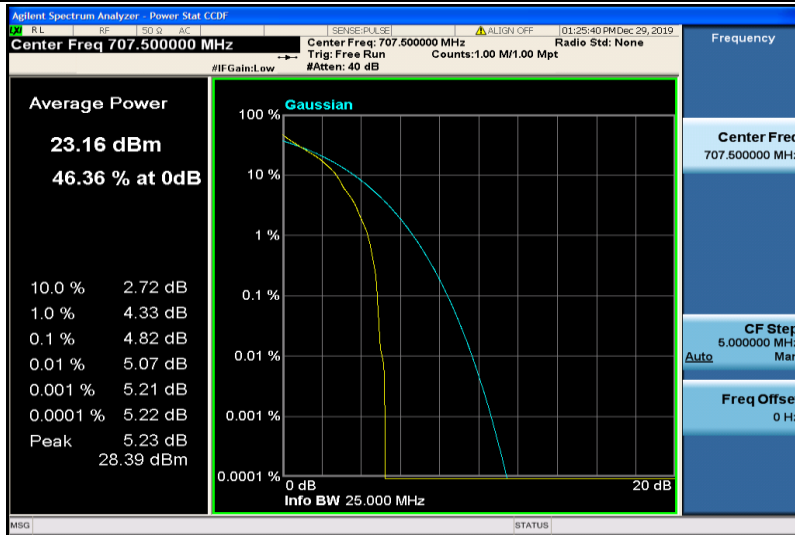

Band12-5MHz-16QAM-23035-25RB#0

Band12-5MHz-16QAM-23095-1RB#0

Band12-5MHz-16QAM-23095-25RB#0

Band12-5MHz-16QAM-23155-1RB#0

Band12-5MHz-16QAM-23155-25RB#0

Band12-10MHz-QPSK-23060-1RB#0

Band12-10MHz-QPSK-23060-50RB#0