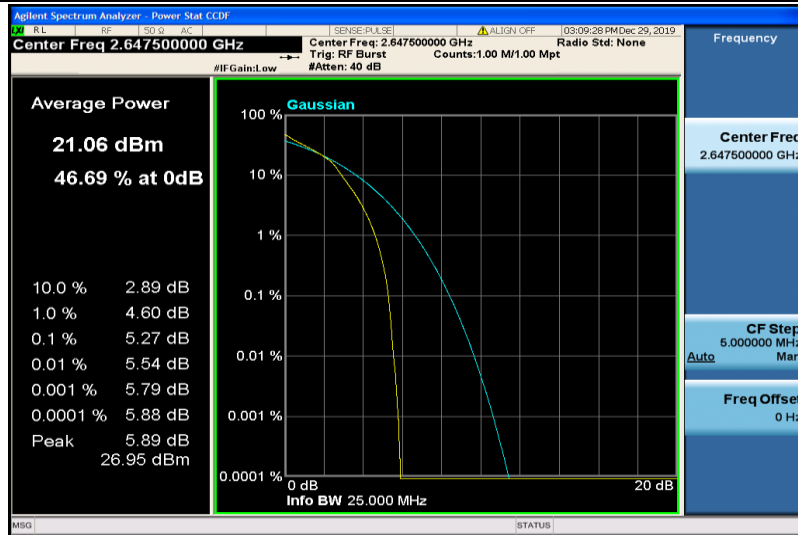

Band41-15MHz-QPSK-41165-75RB#0

Band41-15MHz-16QAM-40315-1RB#0

Band41-15MHz-16QAM-40315-75RB#0

Band41-15MHz-16QAM-40740-1RB#0

Band41-15MHz-16QAM-40740-75RB#0

Band41-15MHz-16QAM-41165-1RB#0

Band41-15MHz-16QAM-41165-75RB#0