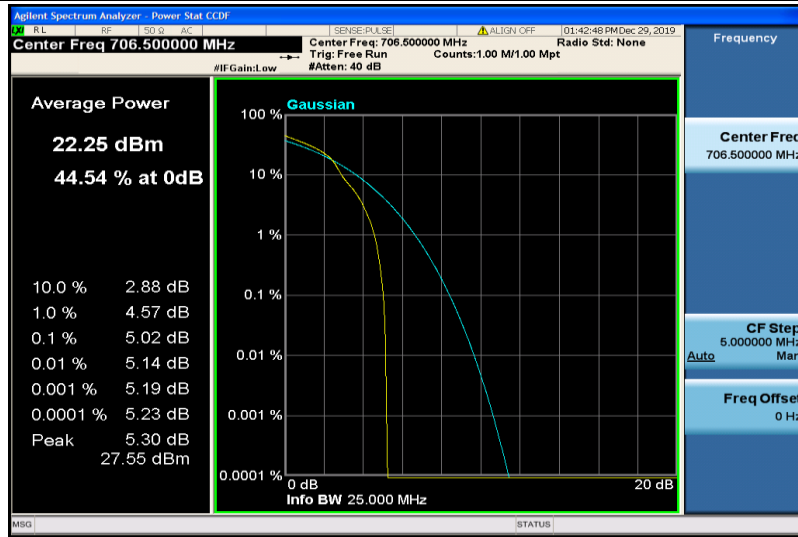

Band17-5MHz-QPSK-23825-25RB#0

Band17-5MHz-16QAM-23755-1RB#0