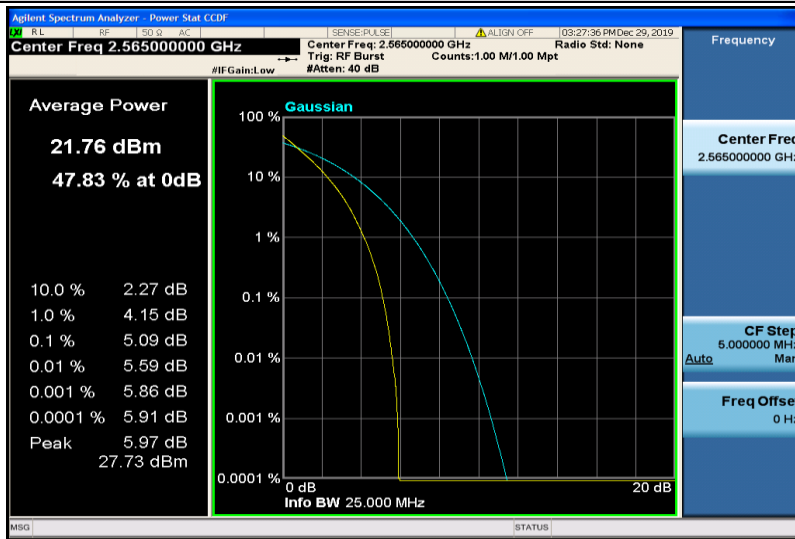

Band41-20MHz-QPSK-40340-1RB#0

Band41-20MHz-QPSK-40340-100RB#0