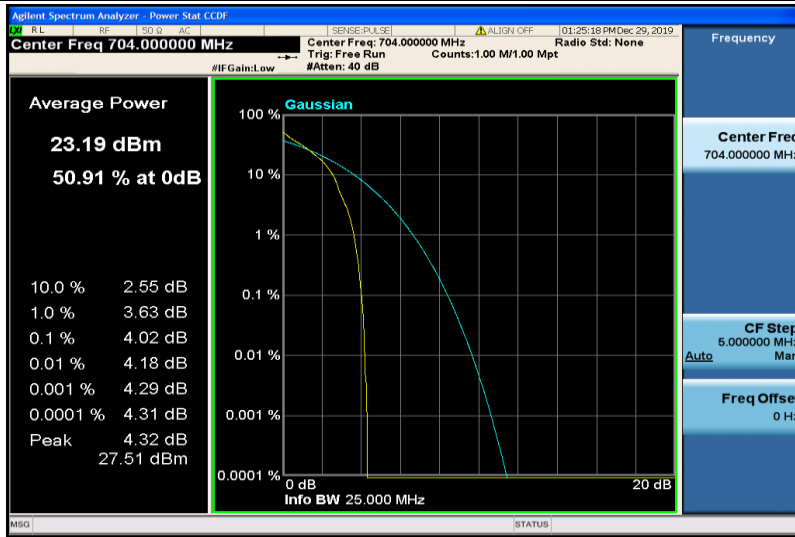

Band12-5MHz-16QAM-23035-25RB#0

Band12-5MHz-16QAM-23095-1RB#0

Band12-5MHz-16QAM-23095-25RB#0

Band12-5MHz-16QAM-23155-1RB#0

Band12-5MHz-16QAM-23155-25RB#0

Band12-10MHz-QPSK-23060-1RB#0

Band12-10MHz-QPSK-23060-50RB#0