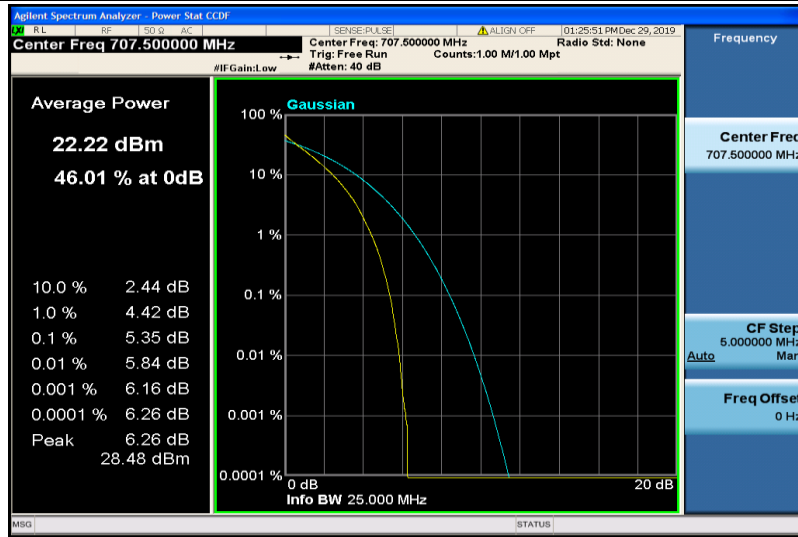

Band12-10MHz-QPSK-23095-1RB#0

Band12-10MHz-QPSK-23095-50RB#0