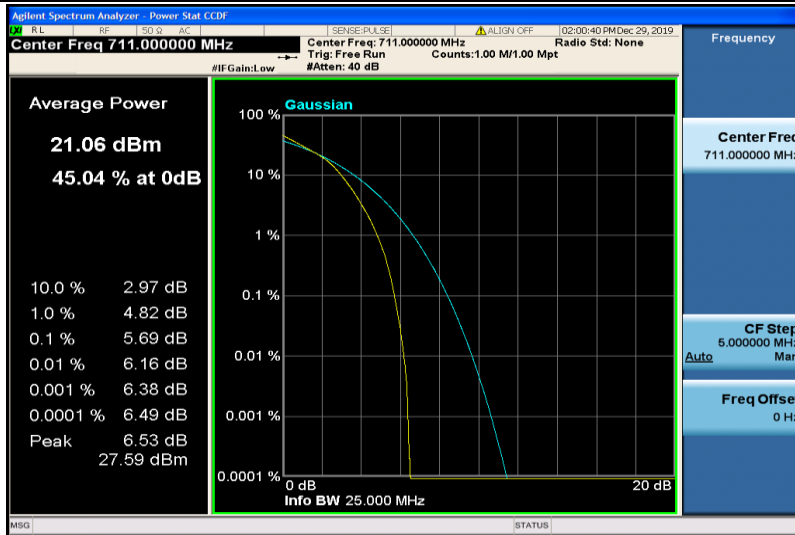

Band17-10MHz-16QAM-23780-1RB#0

Band17-10MHz-16QAM-23780-50RB#0

Band17-10MHz-16QAM-23790-1RB#0

Band17-10MHz-16QAM-23790-50RB#0

Band17-10MHz-16QAM-23800-1RB#0

Band17-10MHz-16QAM-23800-50RB#0

Band41-5MHz-QPSK-40265-1RB#0