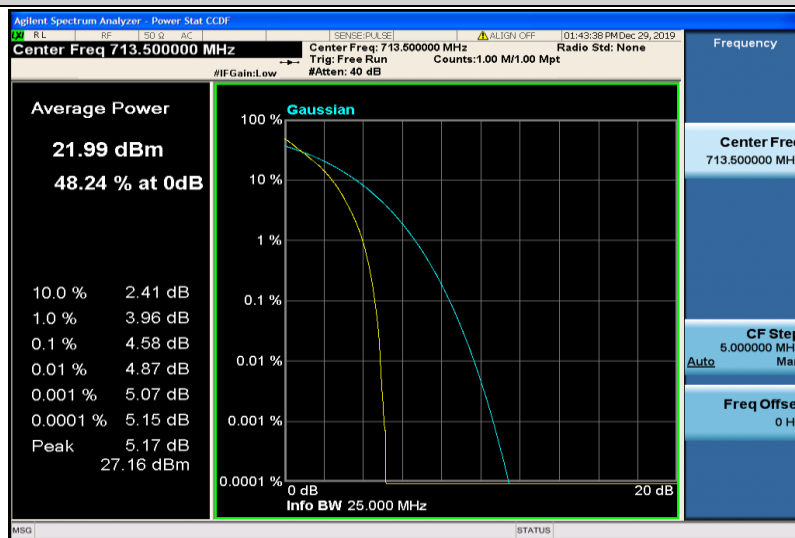

Band17-5MHz-QPSK-23825-1RB#0

Band17-5MHz-QPSK-23825-25RB#0