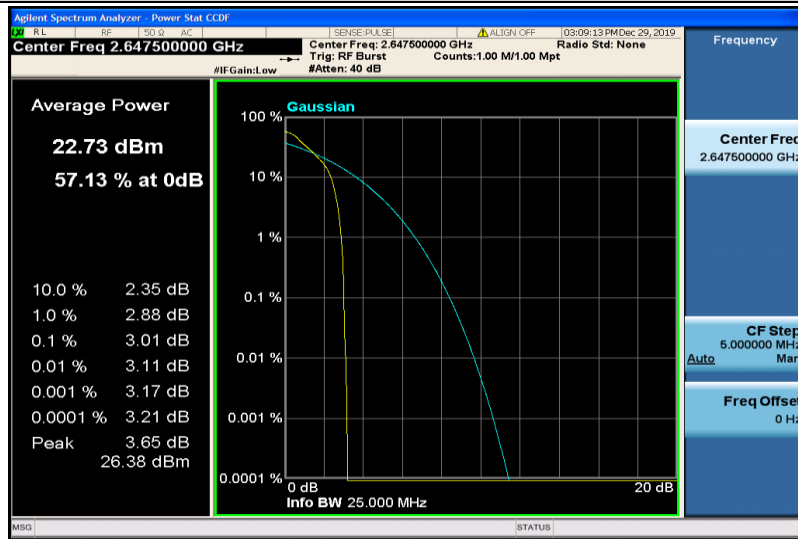

Band41-10MHz-16QAM-41190-1RB#0

Band41-10MHz-16QAM-41190-50RB#0

Band41-15MHz-QPSK-40315-1RB#0

Band41-15MHz-QPSK-40315-75RB#0

Band41-15MHz-QPSK-40740-1RB#0

Band41-15MHz-QPSK-40740-75RB#0

Band41-15MHz-QPSK-41165-1RB#0