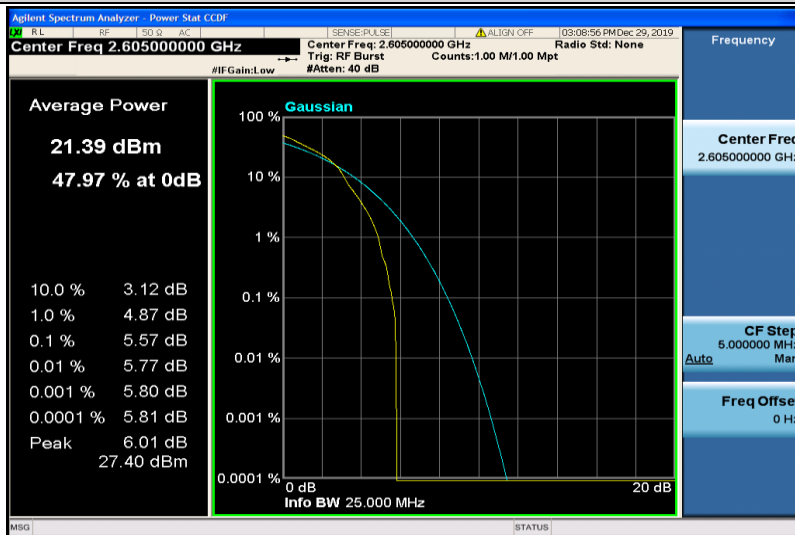

Band41-15MHz-16QAM-40315-75RB#0

Band41-15MHz-16QAM-40740-1RB#0