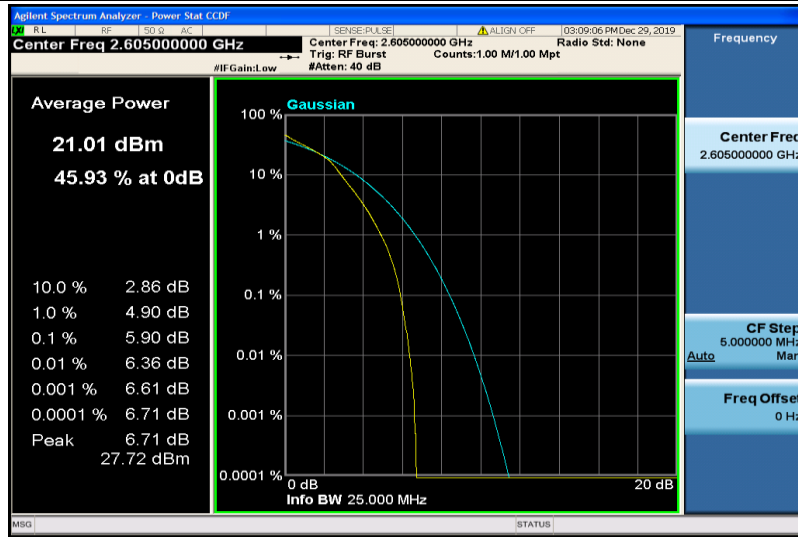

Band41-15MHz-QPSK-41165-75RB#0

Band41-15MHz-16QAM-40315-1RB#0

Band41-15MHz-16QAM-40315-75RB#0

Band41-15MHz-16QAM-40740-1RB#0

Band41-15MHz-16QAM-40740-75RB#0

Band41-15MHz-16QAM-41165-1RB#0

Band41-15MHz-16QAM-41165-75RB#0