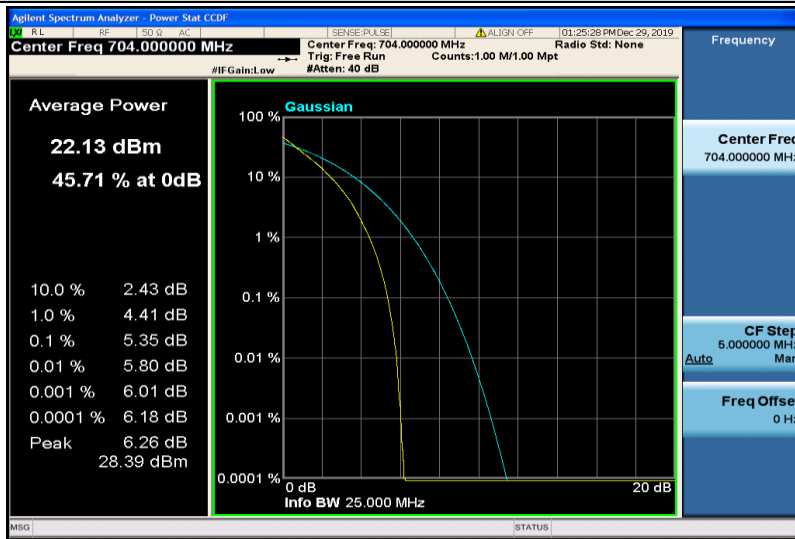

Band12-5MHz-16QAM-23035-25RB#0

Band12-5MHz-16QAM-23095-1RB#0

Band12-5MHz-16QAM-23095-25RB#0

Band12-5MHz-16QAM-23155-1RB#0

Band12-5MHz-16QAM-23155-25RB#0

Band12-10MHz-QPSK-23060-1RB#0

Band12-10MHz-QPSK-23060-50RB#0