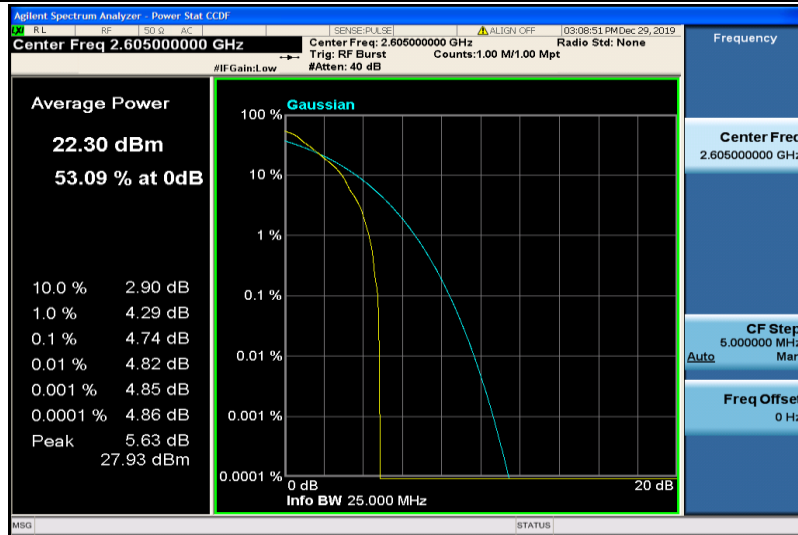

Band41-10MHz-16QAM-41190-1RB#0

Band41-10MHz-16QAM-41190-50RB#0

Band41-15MHz-QPSK-40315-1RB#0

Band41-15MHz-QPSK-40315-75RB#0

Band41-15MHz-QPSK-40740-1RB#0

Band41-15MHz-QPSK-40740-75RB#0

Band41-15MHz-QPSK-41165-1RB#0