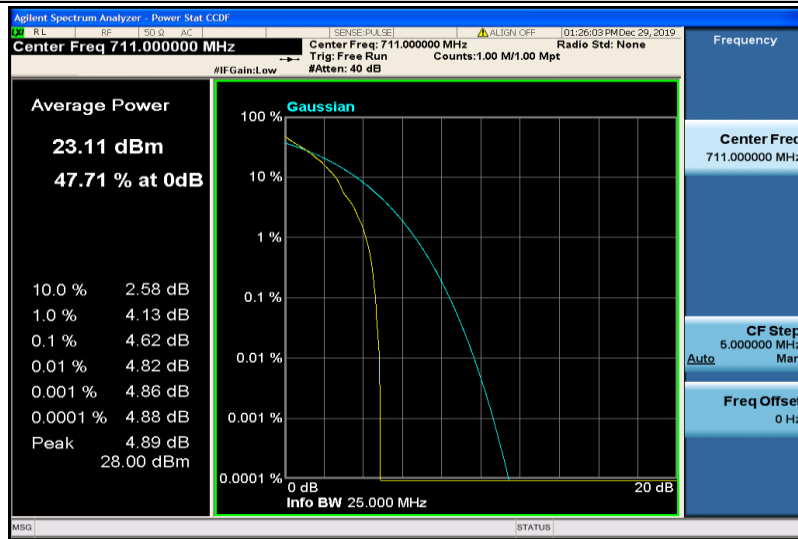

Band12-10MHz-QPSK-23095-50RB#0

Band12-10MHz-QPSK-23130-1RB#0