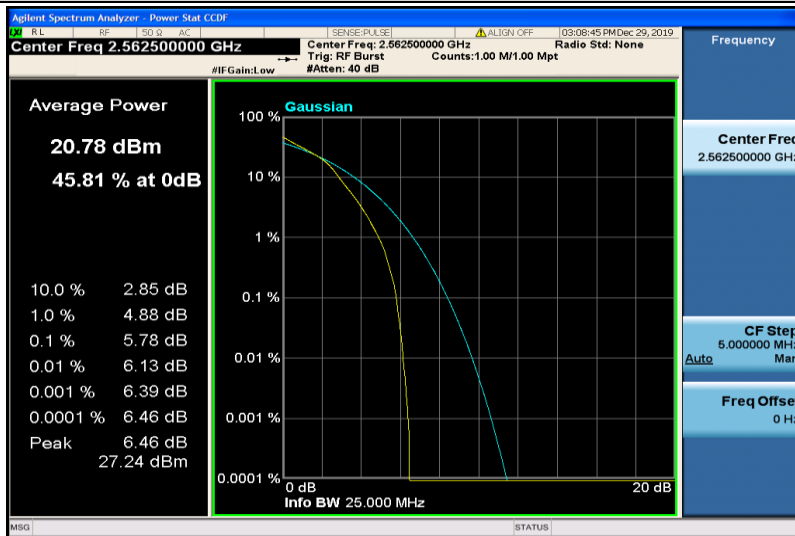

Band41-15MHz-16QAM-40315-1RB#0

Band41-15MHz-16QAM-40315-75RB#0