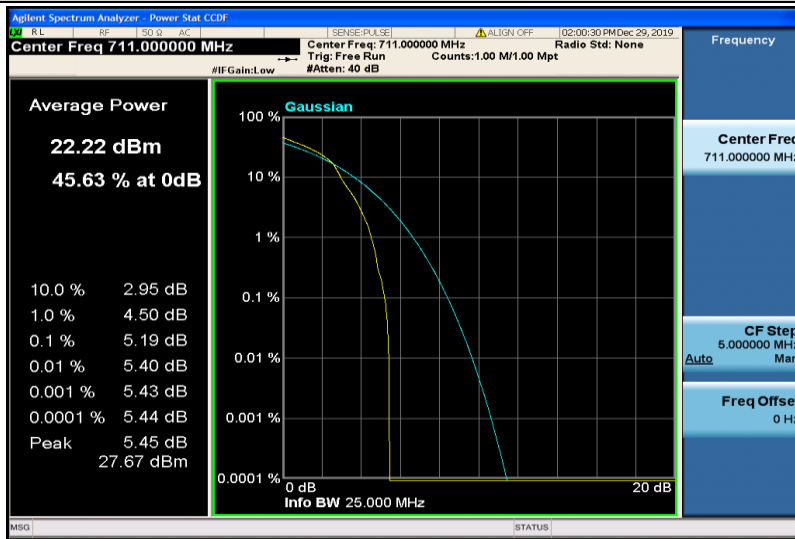

Band17-10MHz-16QAM-23780-1RB#0

Band17-10MHz-16QAM-23780-50RB#0

Band17-10MHz-16QAM-23790-1RB#0

Band17-10MHz-16QAM-23790-50RB#0

Band17-10MHz-16QAM-23800-1RB#0

Band17-10MHz-16QAM-23800-50RB#0

Band41-5MHz-QPSK-40265-1RB#0