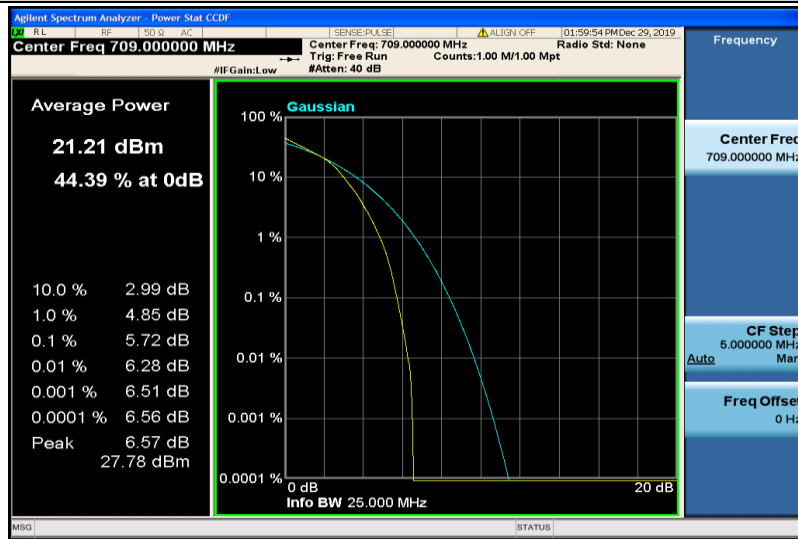

Band17-10MHz-16QAM-23780-1RB#0

Band17-10MHz-16QAM-23780-50RB#0