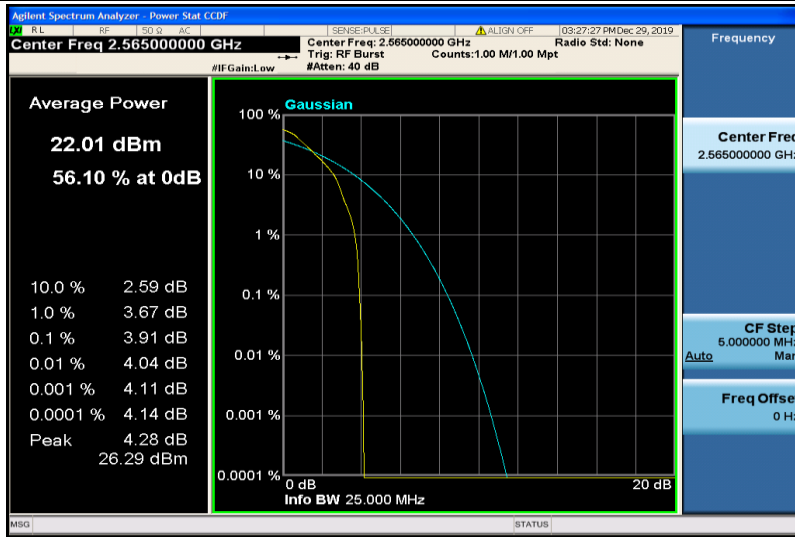

Band41-15MHz-QPSK-41165-75RB#0

Band41-15MHz-16QAM-40315-1RB#0

Band41-15MHz-16QAM-40315-75RB#0

Band41-15MHz-16QAM-40740-1RB#0

Band41-15MHz-16QAM-40740-75RB#0

Band41-15MHz-16QAM-41165-1RB#0

Band41-15MHz-16QAM-41165-75RB#0