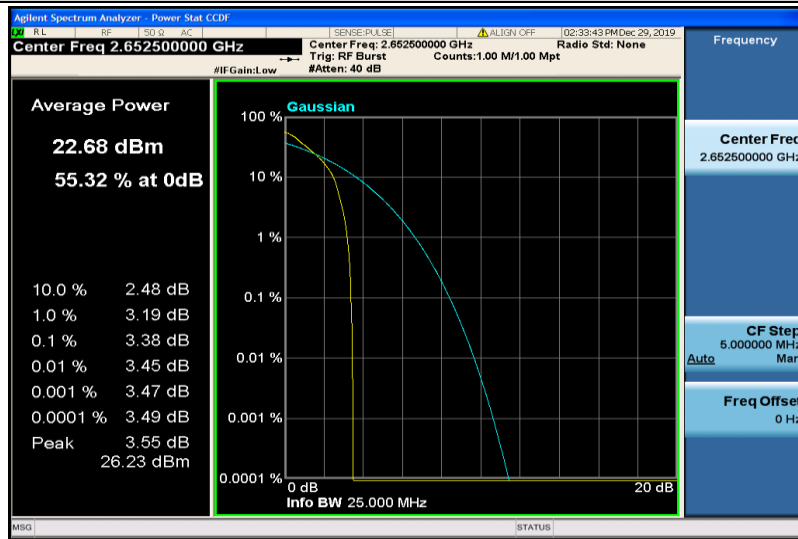

Band41-5MHz-QPSK-40740-25RB#0

Band41-5MHz-QPSK-41215-1RB#0