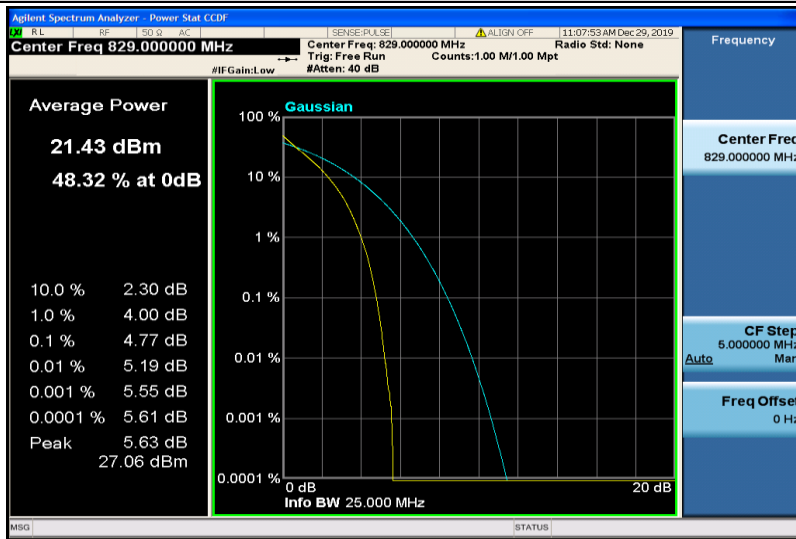

Band5-5MHz-16QAM-20425-1RB#0

Band5-5MHz-16QAM-20425-25RB#0

Band5-5MHz-16QAM-20525-1RB#0

Band5-5MHz-16QAM-20525-25RB#0

Band5-5MHz-16QAM-20625-1RB#0

Band5-5MHz-16QAM-20625-25RB#0

Band5-10MHz-QPSK-20450-1RB#0

Band5-10MHz-QPSK-20450-50RB#0