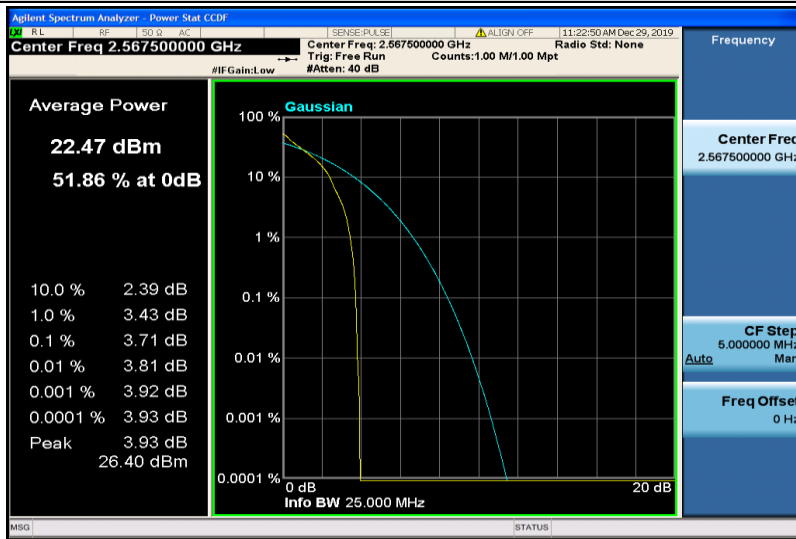

Band5-10MHz-16QAM-20525-50RB#0

Band5-10MHz-16QAM-20600-1RB#0

Band5-10MHz-16QAM-20600-50RB#0

Band7-5MHz-QPSK-20775-1RB#0

Band7-5MHz-QPSK-20775-25RB#0

Band7-5MHz-QPSK-21100-1RB#0

Band7-5MHz-QPSK-21100-25RB#0

Band7-5MHz-QPSK-21425-1RB#0