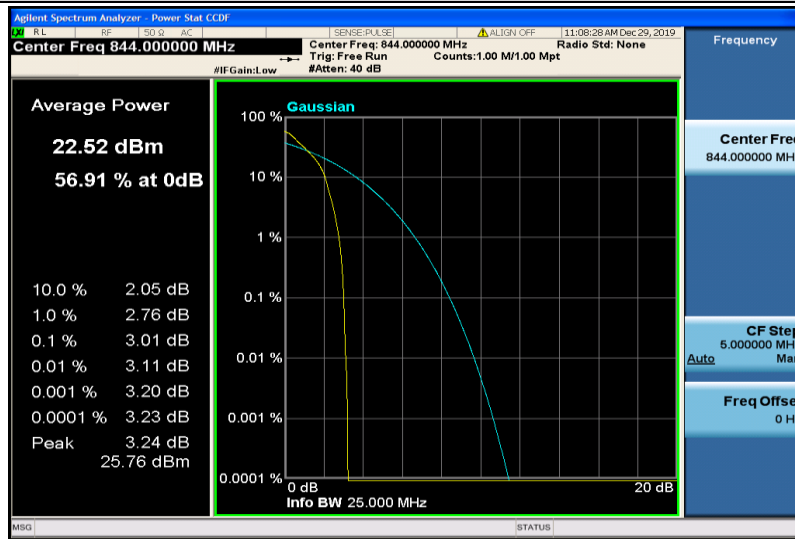

Band5-10MHz-QPSK-20525-50RB#0

Band5-10MHz-QPSK-20600-1RB#0