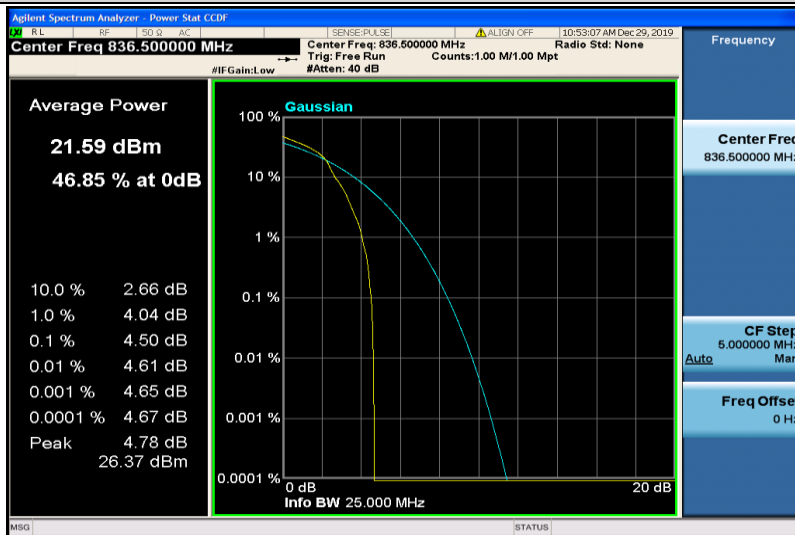

Band5-5MHz-16QAM-20425-1RB#0

Band5-5MHz-16QAM-20425-25RB#0

Band5-5MHz-16QAM-20525-1RB#0

Band5-5MHz-16QAM-20525-25RB#0

Band5-5MHz-16QAM-20625-1RB#0

Band5-5MHz-16QAM-20625-25RB#0

Band5-10MHz-QPSK-20450-1RB#0

Band5-10MHz-QPSK-20450-50RB#0