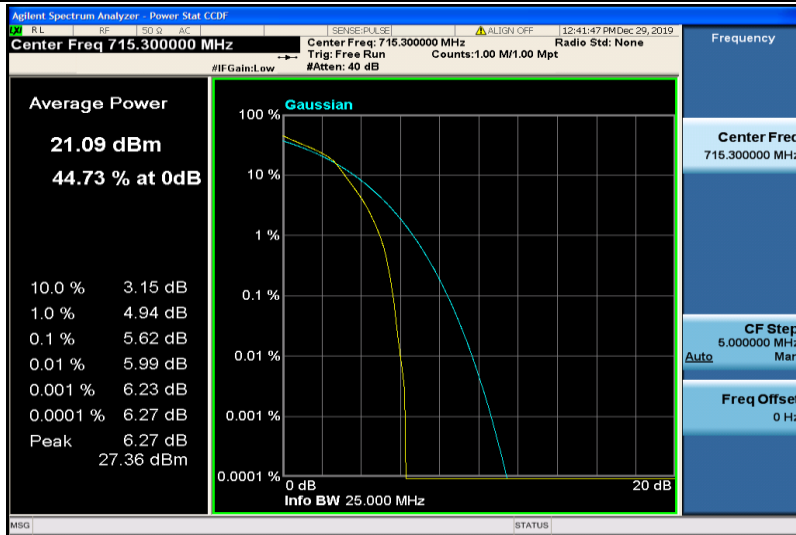

Band12-1.4MHz-16QAM-23017-6RB#0

Band12-1.4MHz-16QAM-23095-1RB#0

Band12-1.4MHz-16QAM-23095-6RB#0

Band12-1.4MHz-16QAM-23173-1RB#0

Band12-1.4MHz-16QAM-23173-6RB#0

Band12-3MHz-QPSK-23025-1RB#0

Band12-3MHz-QPSK-23025-15RB#0