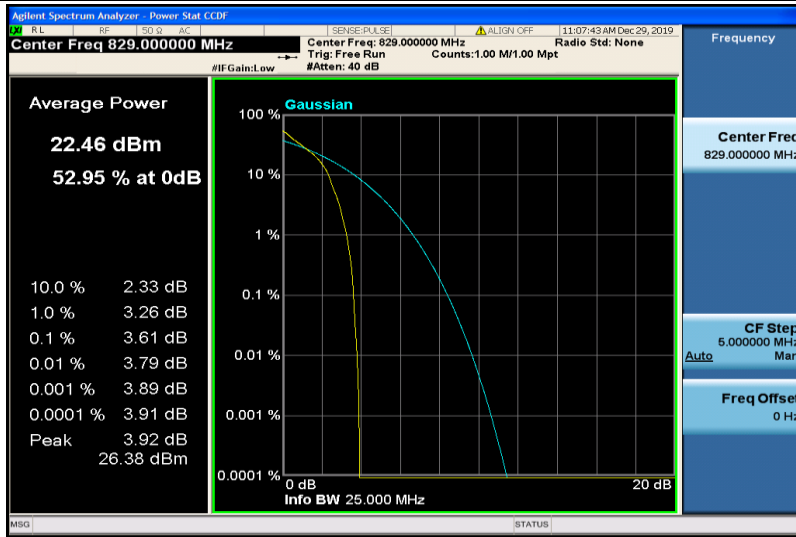

Band5-5MHz-16QAM-20425-1RB#0

Band5-5MHz-16QAM-20425-25RB#0

Band5-5MHz-16QAM-20525-1RB#0

Band5-5MHz-16QAM-20525-25RB#0

Band5-5MHz-16QAM-20625-1RB#0

Band5-5MHz-16QAM-20625-25RB#0

Band5-10MHz-QPSK-20450-1RB#0

Band5-10MHz-QPSK-20450-50RB#0