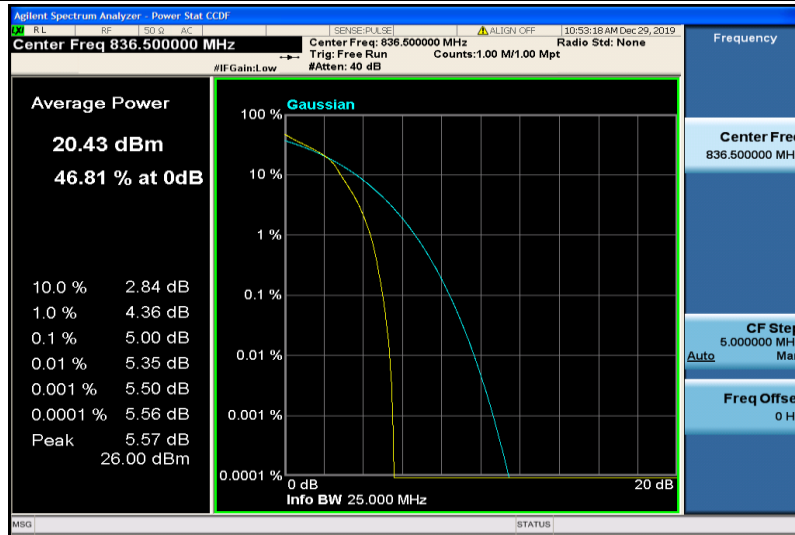

Band5-5MHz-16QAM-20425-1RB#0

Band5-5MHz-16QAM-20425-25RB#0

Band5-5MHz-16QAM-20525-1RB#0

Band5-5MHz-16QAM-20525-25RB#0

Band5-5MHz-16QAM-20625-1RB#0

Band5-5MHz-16QAM-20625-25RB#0

Band5-10MHz-QPSK-20450-1RB#0

Band5-10MHz-QPSK-20450-50RB#0