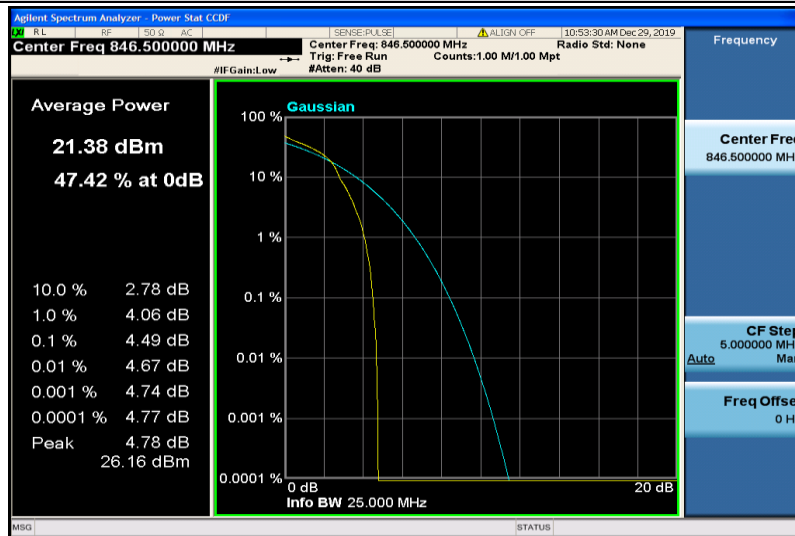

Band5-5MHz-16QAM-20425-1RB#0

Band5-5MHz-16QAM-20425-25RB#0

Band5-5MHz-16QAM-20525-1RB#0

Band5-5MHz-16QAM-20525-25RB#0

Band5-5MHz-16QAM-20625-1RB#0

Band5-5MHz-16QAM-20625-25RB#0

Band5-10MHz-QPSK-20450-1RB#0

Band5-10MHz-QPSK-20450-50RB#0