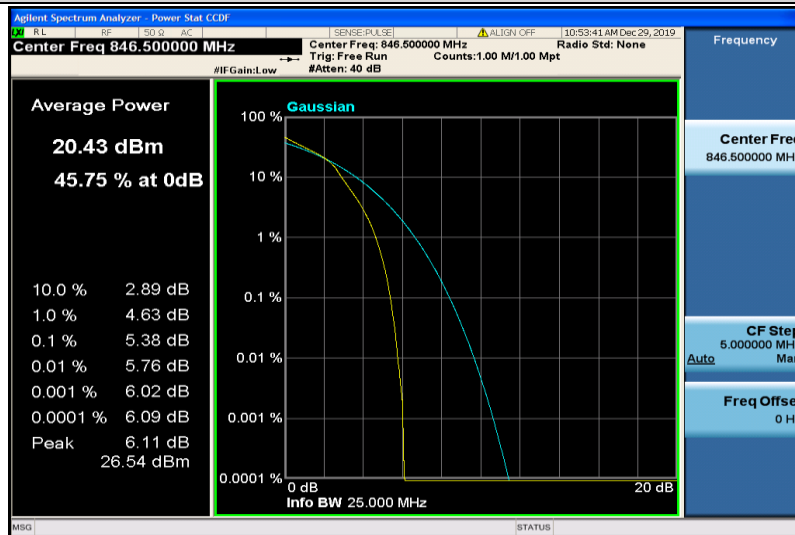

Band5-5MHz-16QAM-20425-1RB#0

Band5-5MHz-16QAM-20425-25RB#0

Band5-5MHz-16QAM-20525-1RB#0

Band5-5MHz-16QAM-20525-25RB#0

Band5-5MHz-16QAM-20625-1RB#0

Band5-5MHz-16QAM-20625-25RB#0

Band5-10MHz-QPSK-20450-1RB#0

Band5-10MHz-QPSK-20450-50RB#0