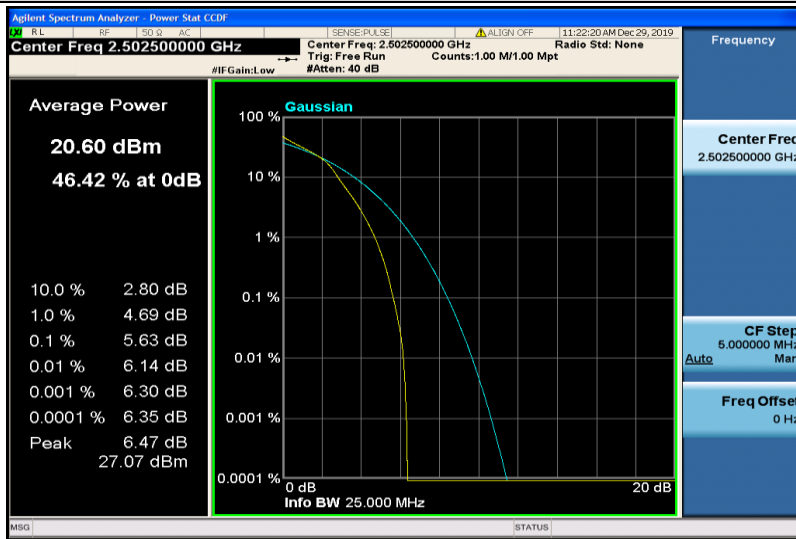

Band7-5MHz-16QAM-20775-1RB#0

Band7-5MHz-16QAM-20775-25RB#0