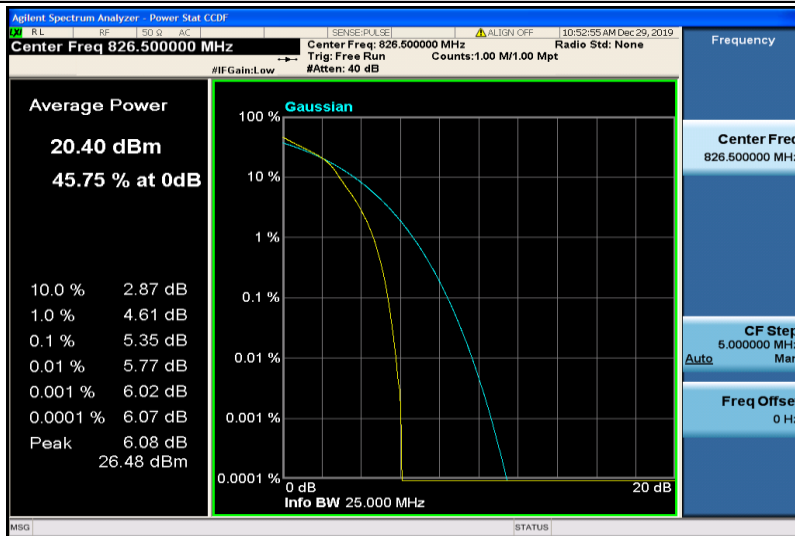

Band5-5MHz-16QAM-20425-1RB#0

Band5-5MHz-16QAM-20425-25RB#0

Band5-5MHz-16QAM-20525-1RB#0

Band5-5MHz-16QAM-20525-25RB#0

Band5-5MHz-16QAM-20625-1RB#0

Band5-5MHz-16QAM-20625-25RB#0

Band5-10MHz-QPSK-20450-1RB#0

Band5-10MHz-QPSK-20450-50RB#0