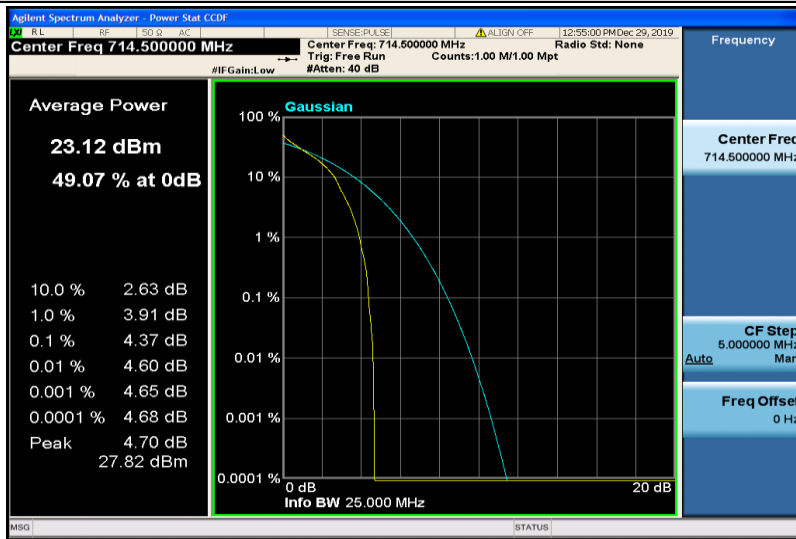

Band12-3MHz-QPSK-23095-15RB#0

Band12-3MHz-QPSK-23165-1RB#0