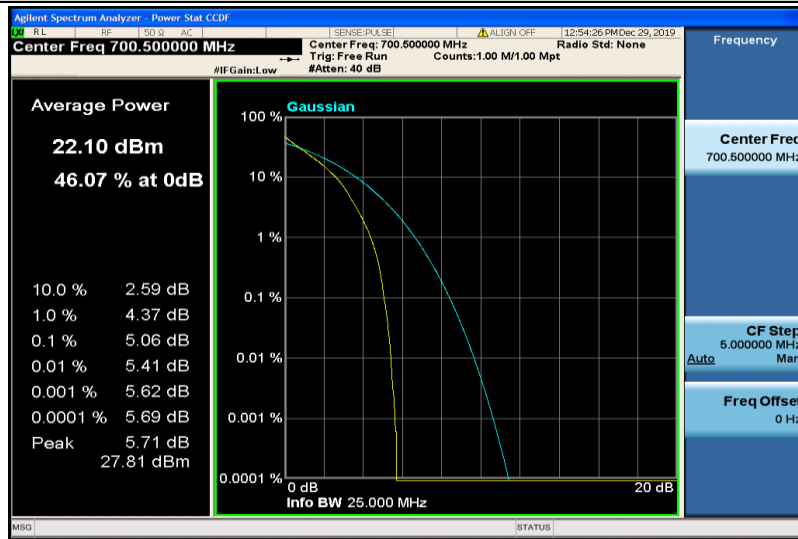

Band12-1.4MHz-16QAM-23017-6RB#0

Band12-1.4MHz-16QAM-23095-1RB#0

Band12-1.4MHz-16QAM-23095-6RB#0

Band12-1.4MHz-16QAM-23173-1RB#0

Band12-1.4MHz-16QAM-23173-6RB#0

Band12-3MHz-QPSK-23025-1RB#0

Band12-3MHz-QPSK-23025-15RB#0