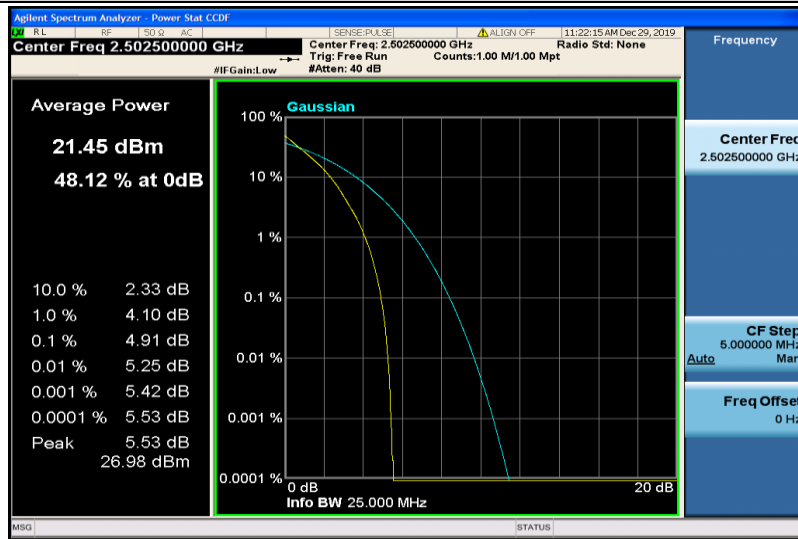

Band5-10MHz-16QAM-20525-50RB#0

Band5-10MHz-16QAM-20600-1RB#0

Band5-10MHz-16QAM-20600-50RB#0

Band7-5MHz-QPSK-20775-1RB#0

Band7-5MHz-QPSK-20775-25RB#0

Band7-5MHz-QPSK-21100-1RB#0

Band7-5MHz-QPSK-21100-25RB#0

Band7-5MHz-QPSK-21425-1RB#0