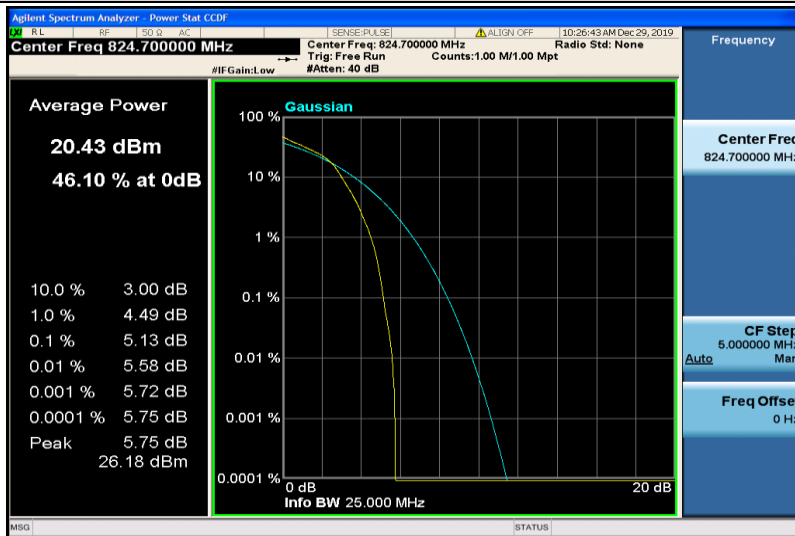

Band5-1.4MHz-16QAM-20407-1RB#0

Band5-1.4MHz-16QAM-20407-6RB#0