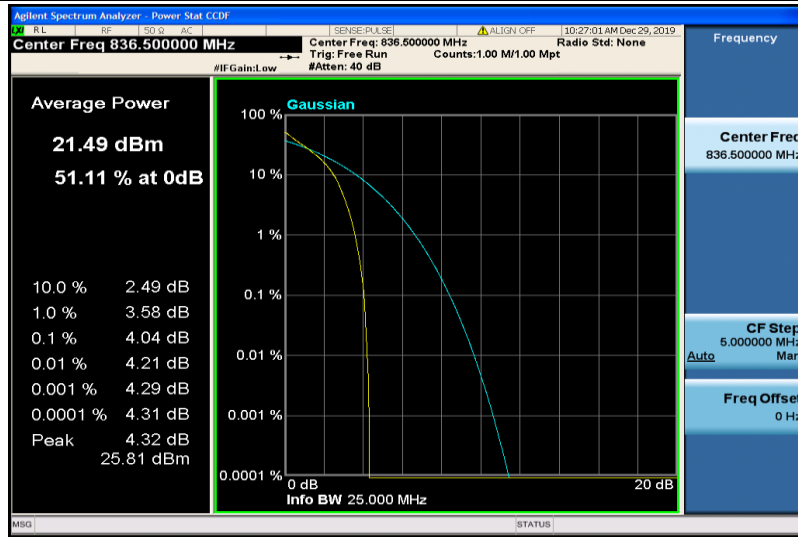

Band4-20MHz-16QAM-20300-100RB#0

Band5-1.4MHz-QPSK-20407-1RB#0

Band5-1.4MHz-QPSK-20407-6RB#0

Band5-1.4MHz-QPSK-20525-1RB#0

Band5-1.4MHz-QPSK-20525-6RB#0

Band5-1.4MHz-QPSK-20643-1RB#0

Band5-1.4MHz-QPSK-20643-6RB#0