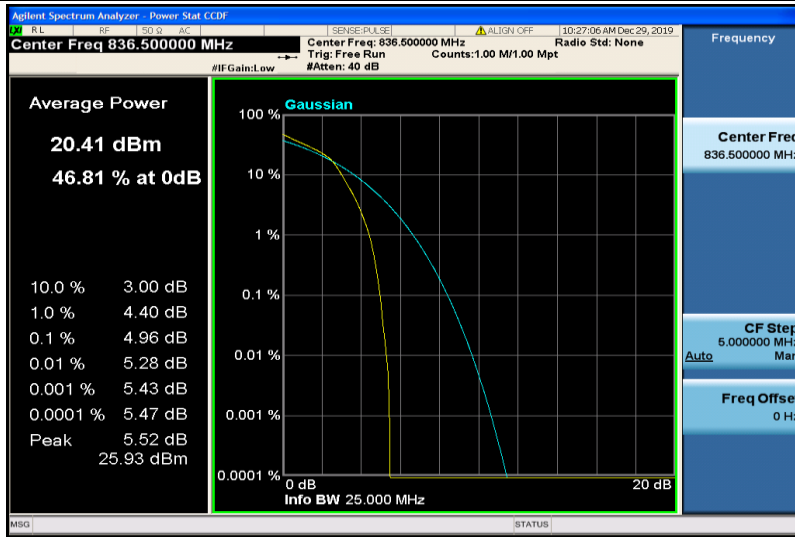

Band5-1.4MHz-16QAM-20525-1RB#0

Band5-1.4MHz-16QAM-20525-6RB#0