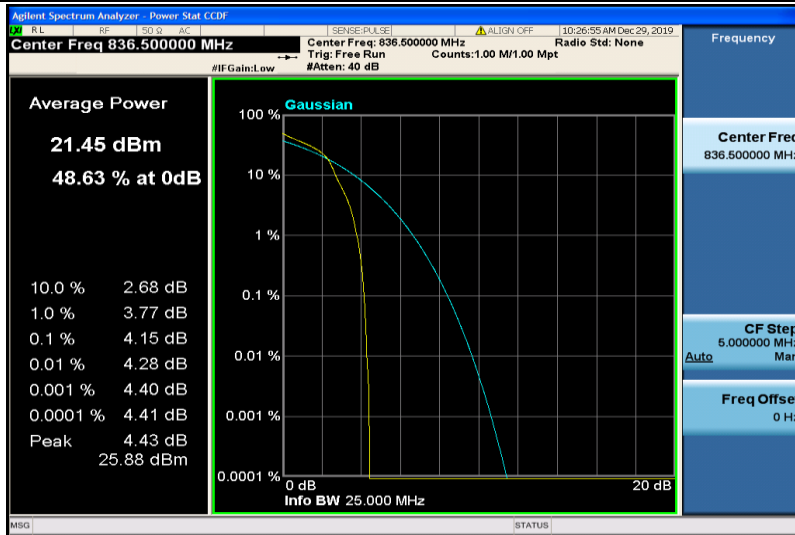

Band5-1.4MHz-16QAM-20407-6RB#0

Band5-1.4MHz-16QAM-20525-1RB#0