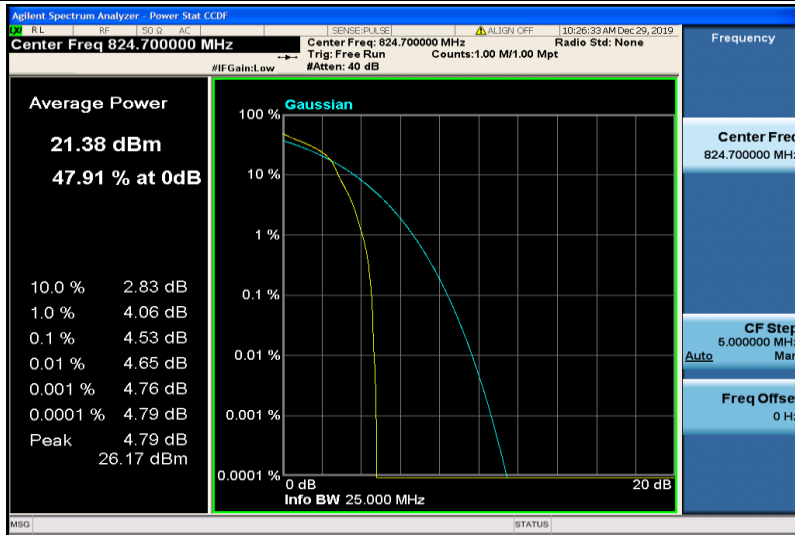

Band4-20MHz-16QAM-20300-100RB#0

Band5-1.4MHz-QPSK-20407-1RB#0

Band5-1.4MHz-QPSK-20407-6RB#0

Band5-1.4MHz-QPSK-20525-1RB#0

Band5-1.4MHz-QPSK-20525-6RB#0

Band5-1.4MHz-QPSK-20643-1RB#0

Band5-1.4MHz-QPSK-20643-6RB#0