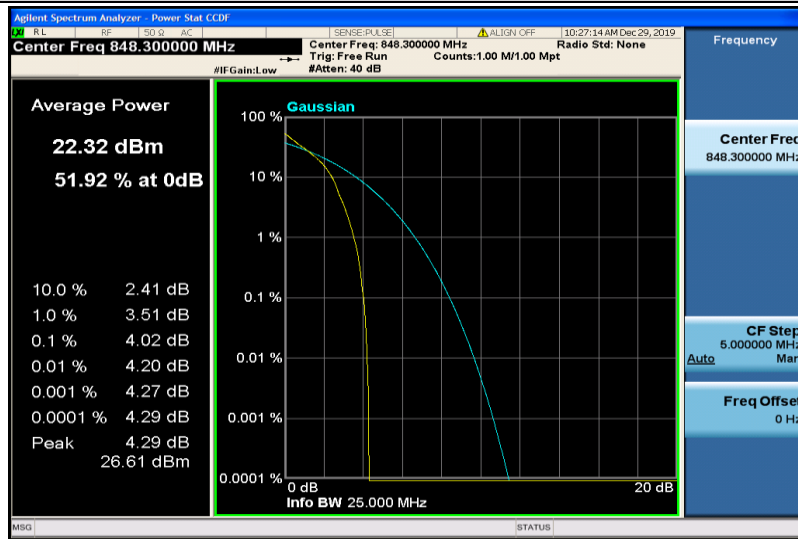

Band4-20MHz-16QAM-20300-100RB#0

Band5-1.4MHz-QPSK-20407-1RB#0

Band5-1.4MHz-QPSK-20407-6RB#0

Band5-1.4MHz-QPSK-20525-1RB#0

Band5-1.4MHz-QPSK-20525-6RB#0

Band5-1.4MHz-QPSK-20643-1RB#0

Band5-1.4MHz-QPSK-20643-6RB#0