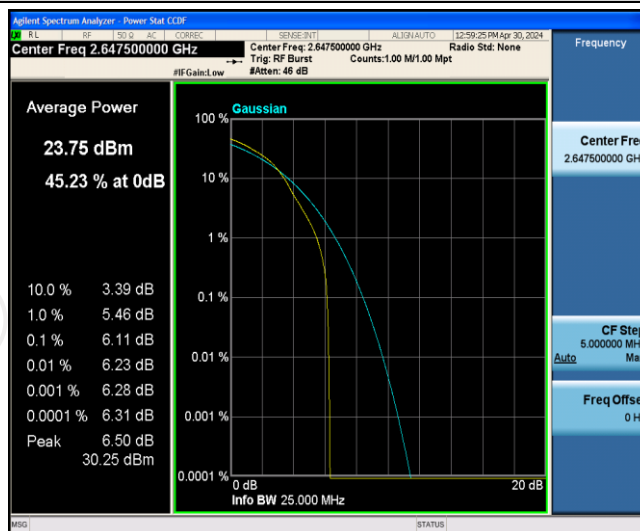

Band41-15MHz-16QAM-40315-1RB#0

Band41-15MHz-16QAM-40315-75RB#0

Band41-15MHz-16QAM-40690-1RB#0

Band41-15MHz-16QAM-40690-75RB#0

Band41-15MHz-16QAM-41165-1RB#0

Band41-15MHz-16QAM-41165-75RB#0

Band41-20MHz-QPSK-40340-1RB#0