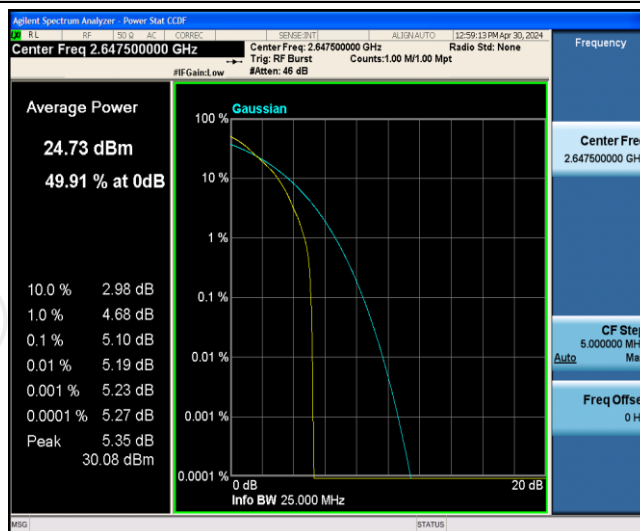

Band41-10MHz-16QAM-41190-50RB#0

Band41-15MHz-QPSK-40315-1RB#0

Band41-15MHz-QPSK-40315-75RB#0

Band41-15MHz-QPSK-40690-1RB#0

Band41-15MHz-QPSK-40690-75RB#0

Band41-15MHz-QPSK-41165-1RB#0

Band41-15MHz-QPSK-41165-75RB#0