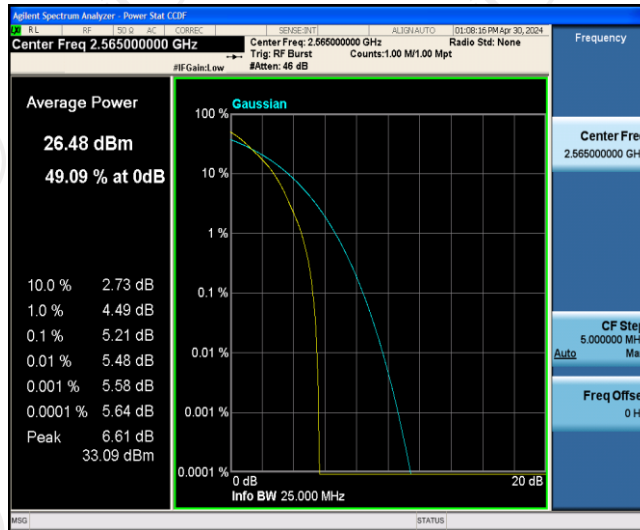

Band41-15MHz-16QAM-40315-1RB#0

Band41-15MHz-16QAM-40315-75RB#0

Band41-15MHz-16QAM-40690-1RB#0

Band41-15MHz-16QAM-40690-75RB#0

Band41-15MHz-16QAM-41165-1RB#0

Band41-15MHz-16QAM-41165-75RB#0

Band41-20MHz-QPSK-40340-1RB#0