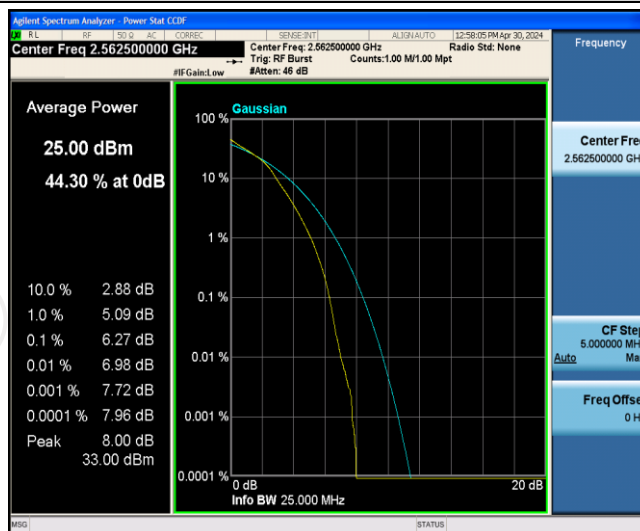

Band41-15MHz-16QAM-40315-1RB#0

Band41-15MHz-16QAM-40315-75RB#0