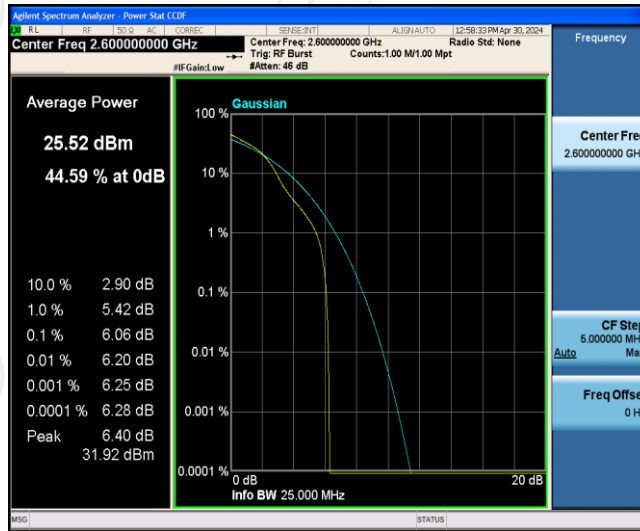

Band41-15MHz-16QAM-40315-75RB#0

Band41-15MHz-16QAM-40690-1RB#0