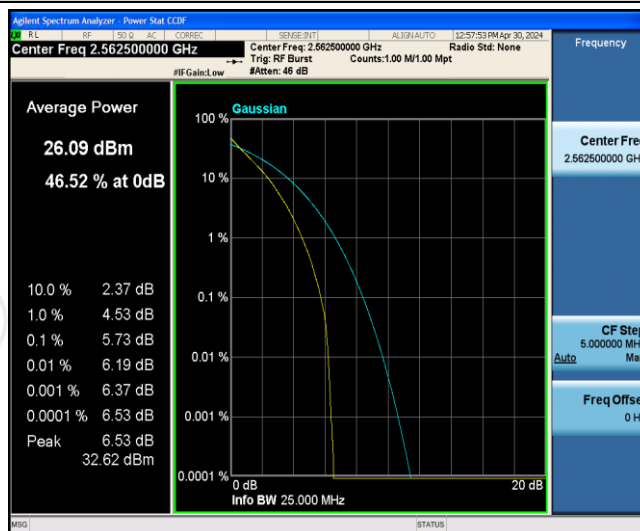

Band41-15MHz-QPSK-40315-1RB#0

Band41-15MHz-QPSK-40315-75RB#0