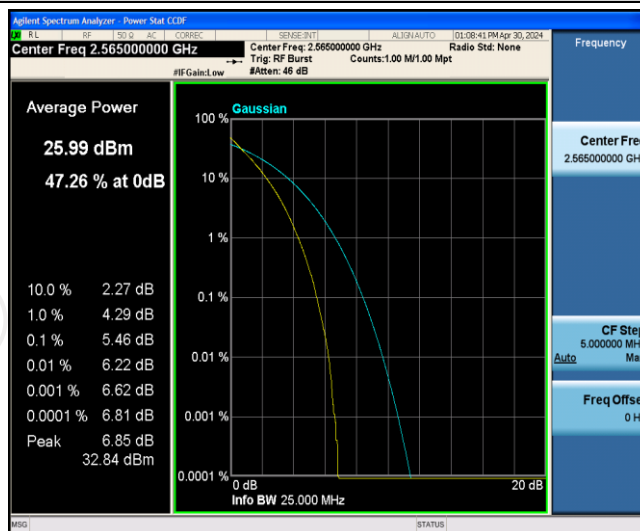

Band41-15MHz-16QAM-40315-1RB#0

Band41-15MHz-16QAM-40315-75RB#0

Band41-15MHz-16QAM-40690-1RB#0

Band41-15MHz-16QAM-40690-75RB#0

Band41-15MHz-16QAM-41165-1RB#0

Band41-15MHz-16QAM-41165-75RB#0

Band41-20MHz-QPSK-40340-1RB#0