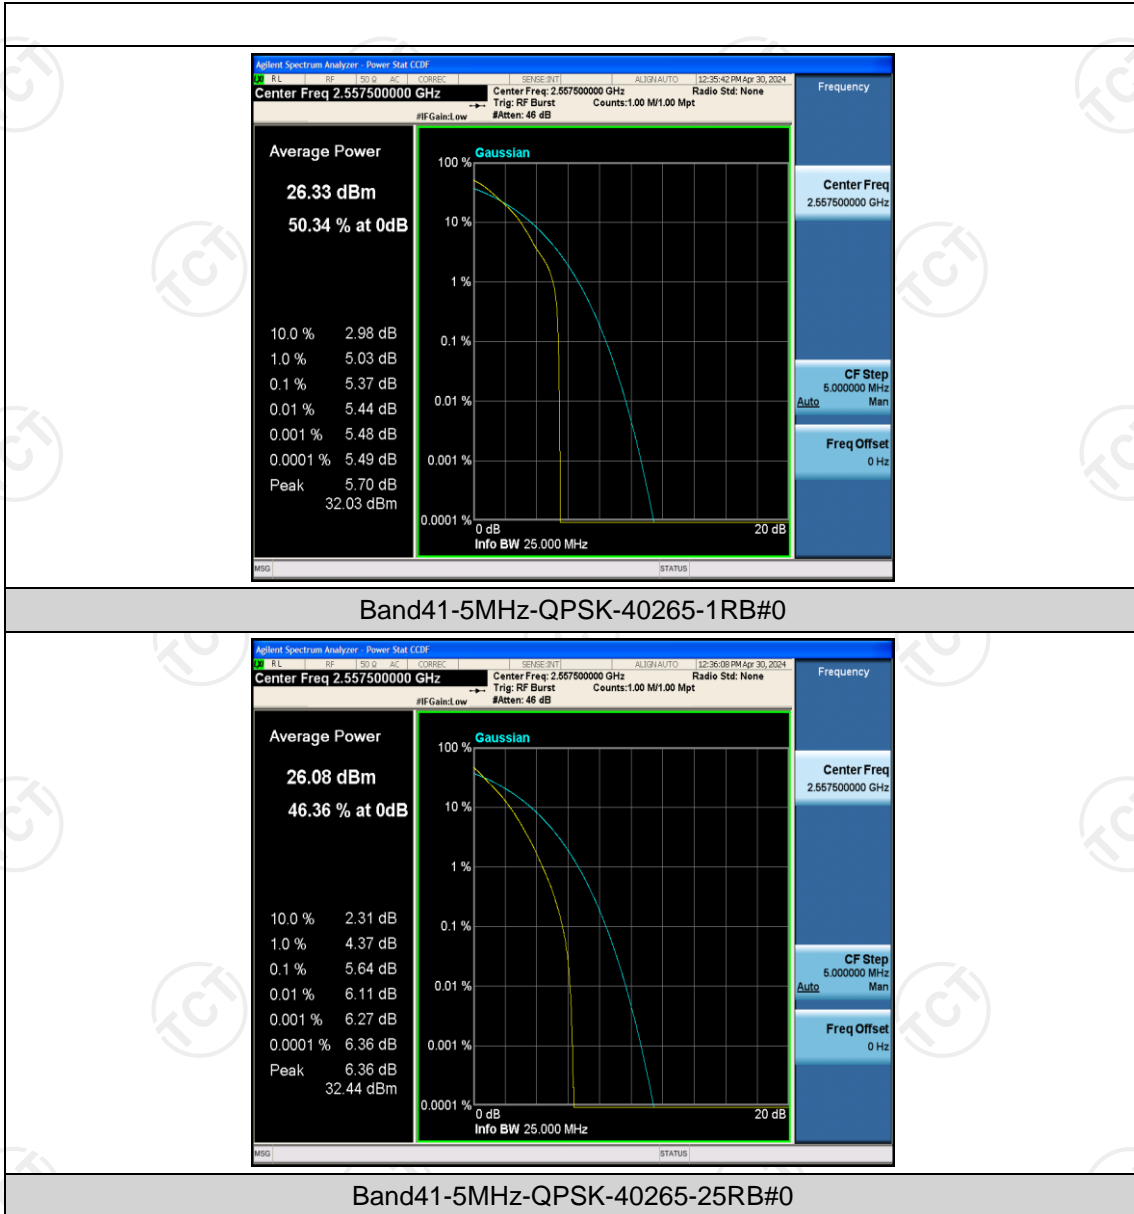

Test Graphs