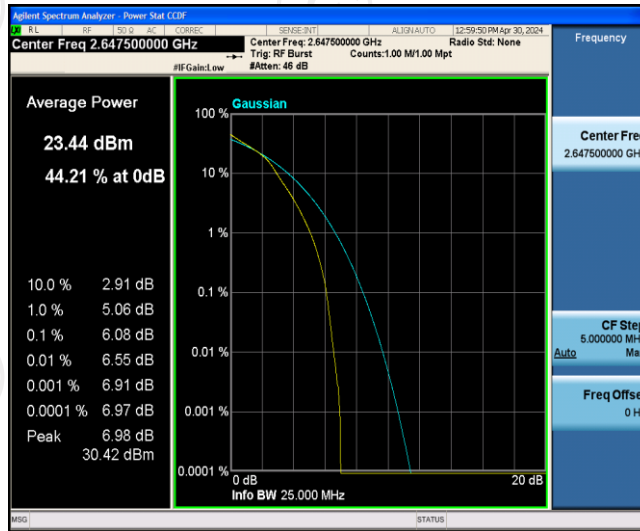

Band41-15MHz-16QAM-40315-1RB#0

Band41-15MHz-16QAM-40315-75RB#0

Band41-15MHz-16QAM-40690-1RB#0

Band41-15MHz-16QAM-40690-75RB#0

Band41-15MHz-16QAM-41165-1RB#0

Band41-15MHz-16QAM-41165-75RB#0

Band41-20MHz-QPSK-40340-1RB#0