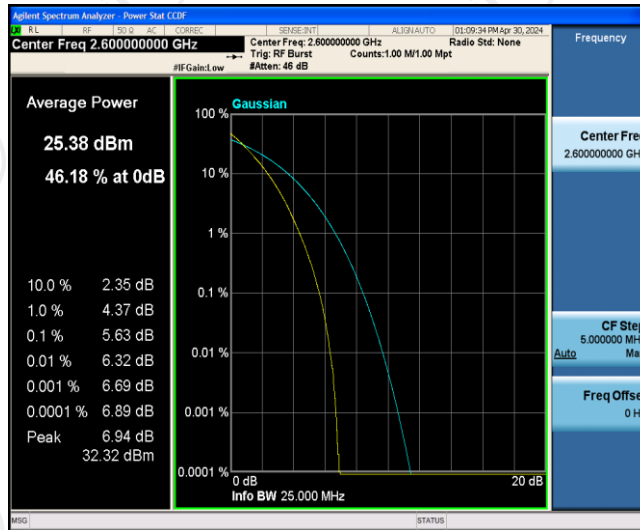

Band41-20MHz-QPSK-40690-1RB#0

Band41-20MHz-QPSK-40690-100RB#0