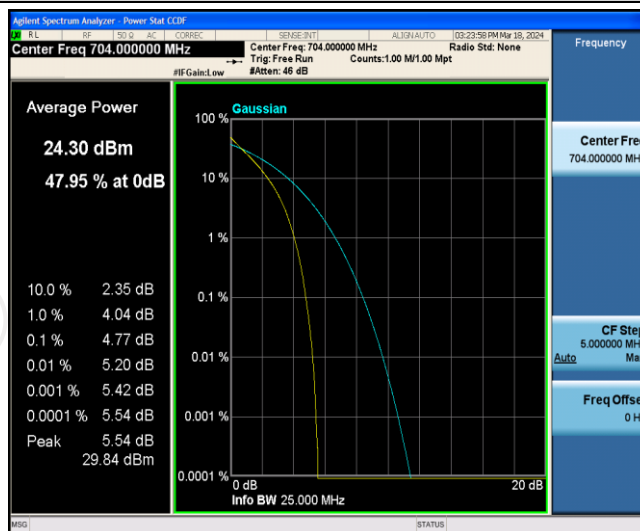

Band12-5MHz-16QAM-23035-1RB#0

Band12-5MHz-16QAM-23035-25RB#0

Band12-5MHz-16QAM-23095-1RB#0

Band12-5MHz-16QAM-23095-25RB#0

Band12-5MHz-16QAM-23155-1RB#0

Band12-5MHz-16QAM-23155-25RB#0

Band12-10MHz-QPSK-23060-1RB#0