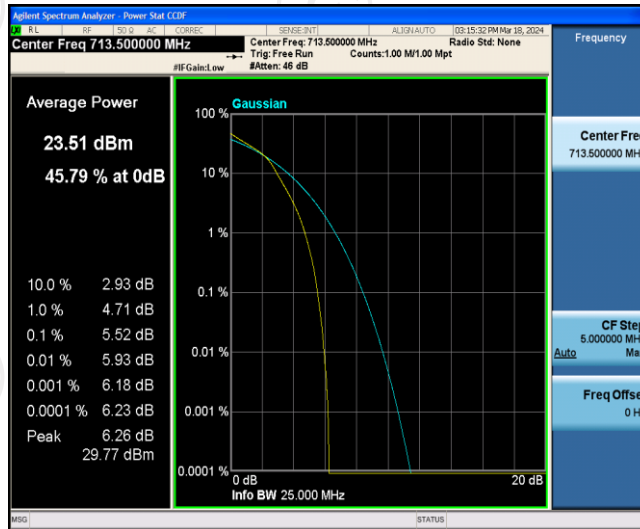

Band12-5MHz-16QAM-23035-1RB#0

Band12-5MHz-16QAM-23035-25RB#0

Band12-5MHz-16QAM-23095-1RB#0

Band12-5MHz-16QAM-23095-25RB#0

Band12-5MHz-16QAM-23155-1RB#0

Band12-5MHz-16QAM-23155-25RB#0

Band12-10MHz-QPSK-23060-1RB#0