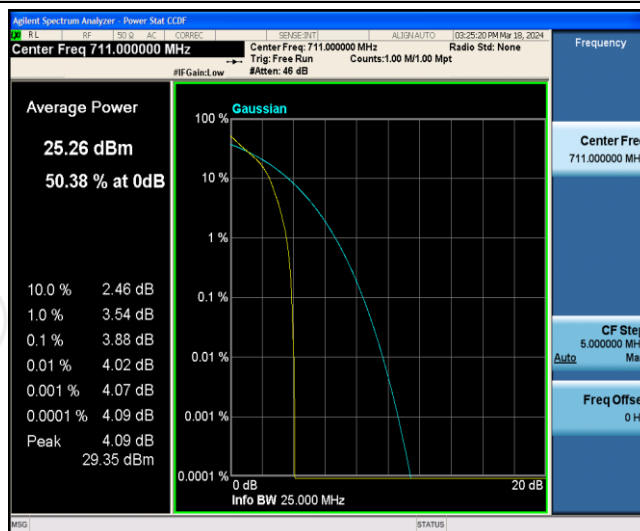

Band12-10MHz-QPSK-23095-50RB#0

Band12-10MHz-QPSK-23130-1RB#0