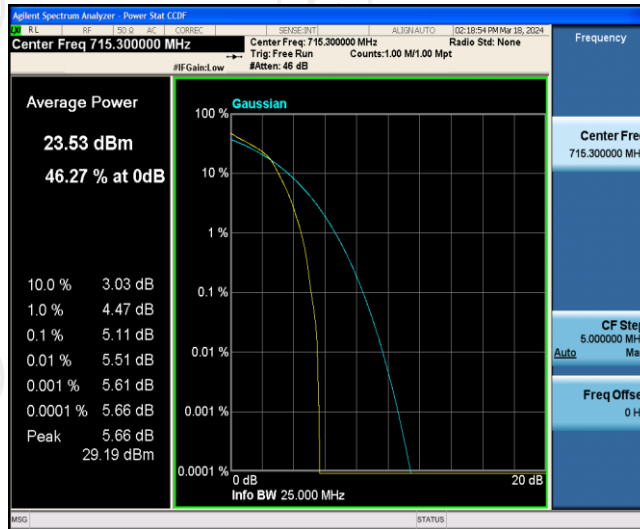

Band12-1.4MHz-16QAM-23173-1RB#0

Band12-1.4MHz-16QAM-23173-6RB#0