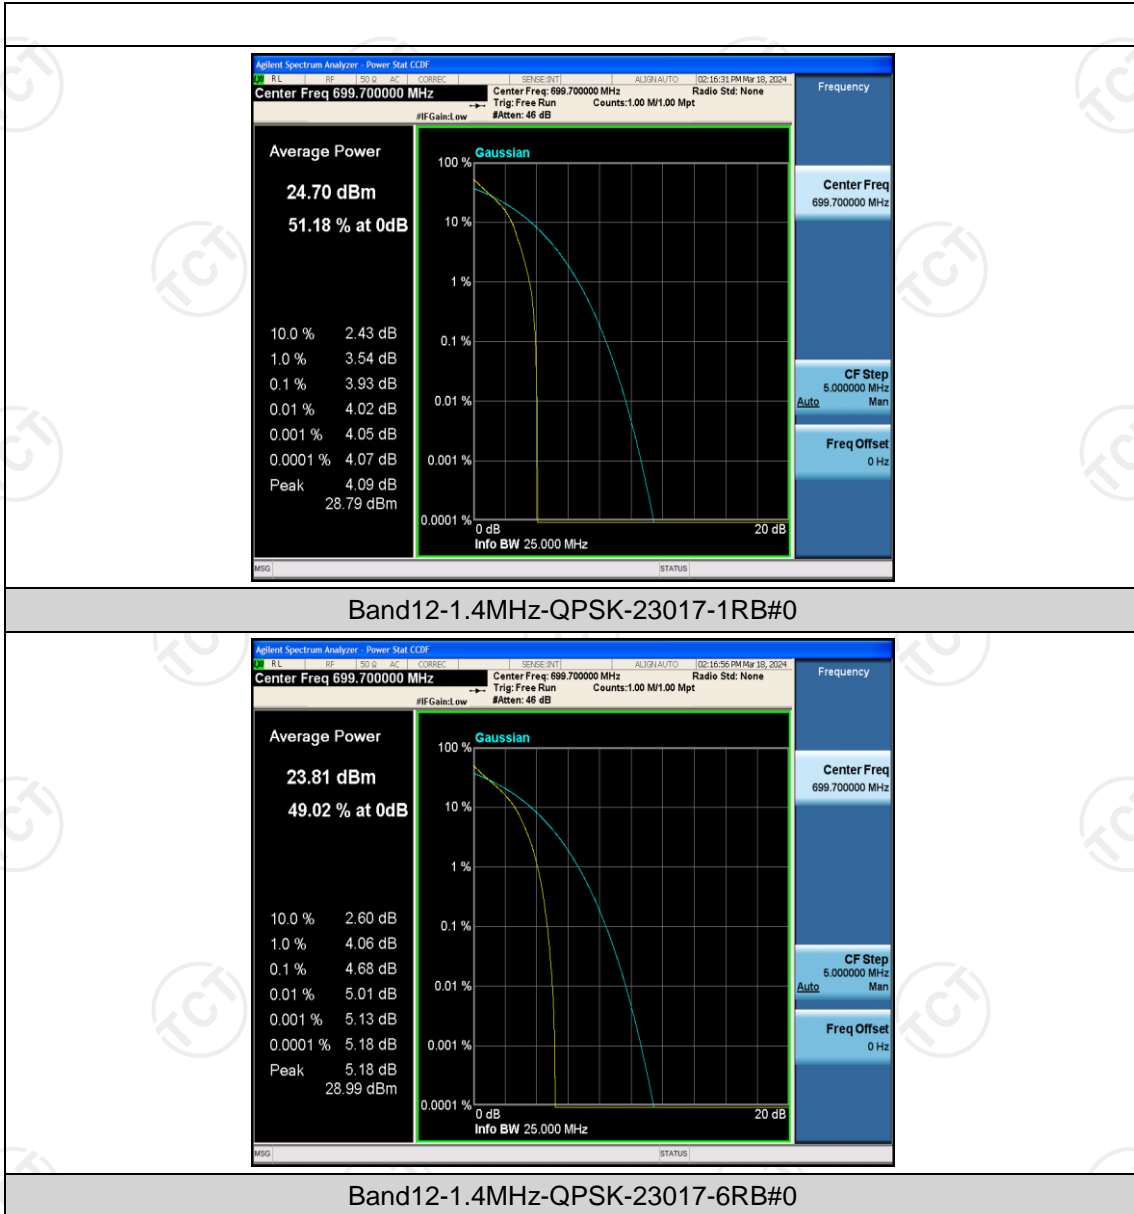

Test Graphs