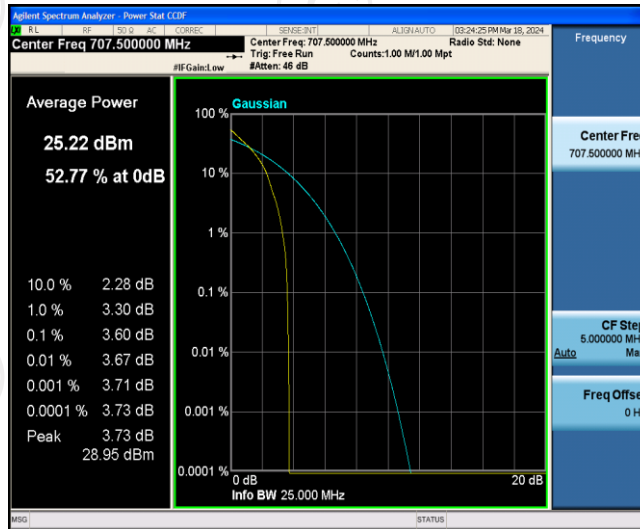

Band12-10MHz-QPSK-23060-50RB#0

Band12-10MHz-QPSK-23095-1RB#0