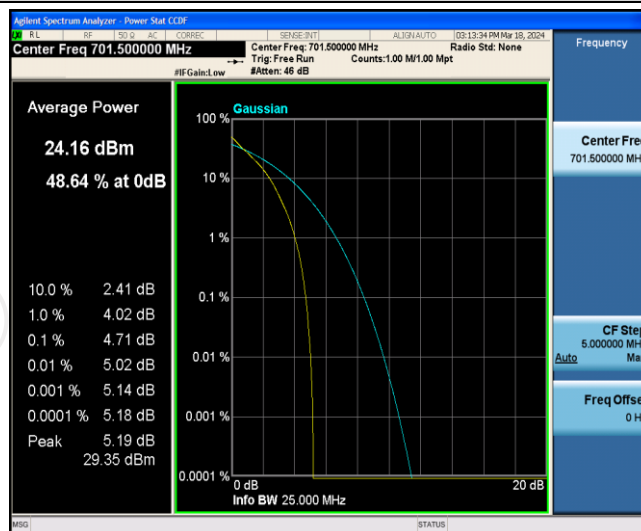

Band12-5MHz-QPSK-23035-1RB#0

Band12-5MHz-QPSK-23035-25RB#0