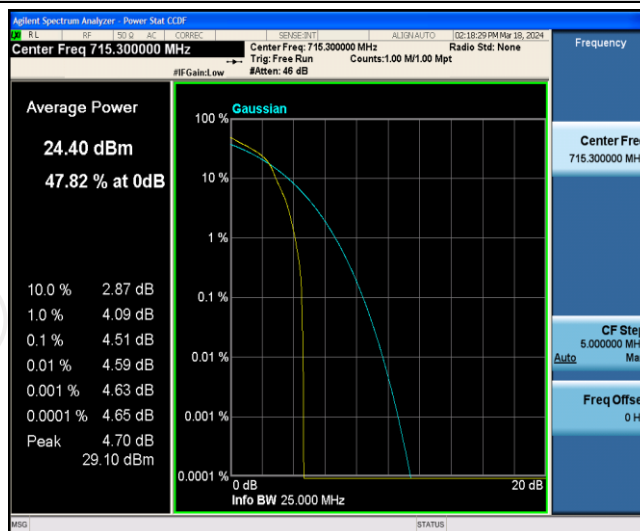

Band12-1.4MHz-16QAM-23095-6RB#0

Band12-1.4MHz-16QAM-23173-1RB#0