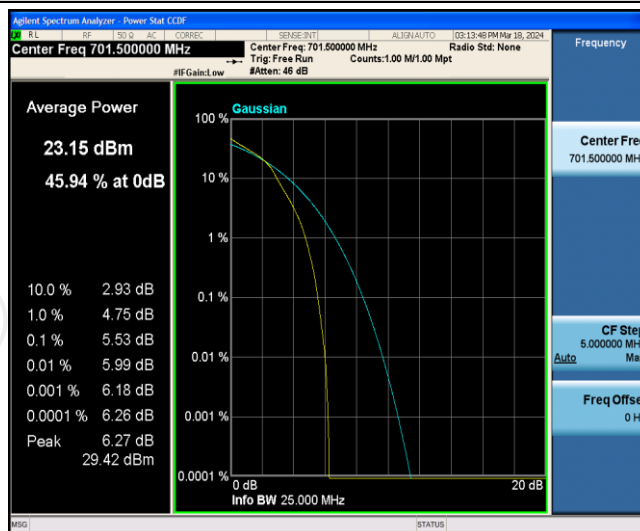

Band12-5MHz-16QAM-23035-1RB#0

Band12-5MHz-16QAM-23035-25RB#0