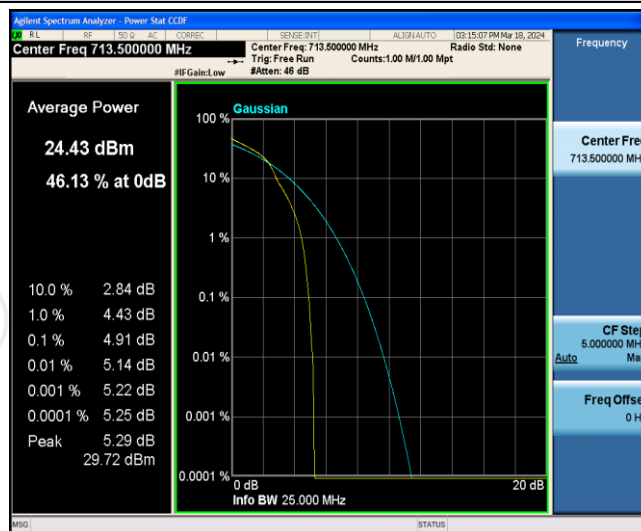

Band12-5MHz-16QAM-23035-1RB#0

Band12-5MHz-16QAM-23035-25RB#0

Band12-5MHz-16QAM-23095-1RB#0

Band12-5MHz-16QAM-23095-25RB#0

Band12-5MHz-16QAM-23155-1RB#0

Band12-5MHz-16QAM-23155-25RB#0

Band12-10MHz-QPSK-23060-1RB#0