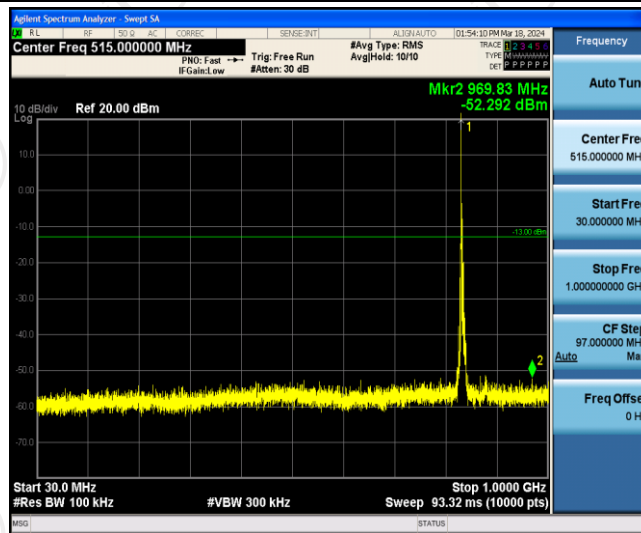

Band5-5MHz-16QAM-20525-1RB#0-Range1:30~1000MHz