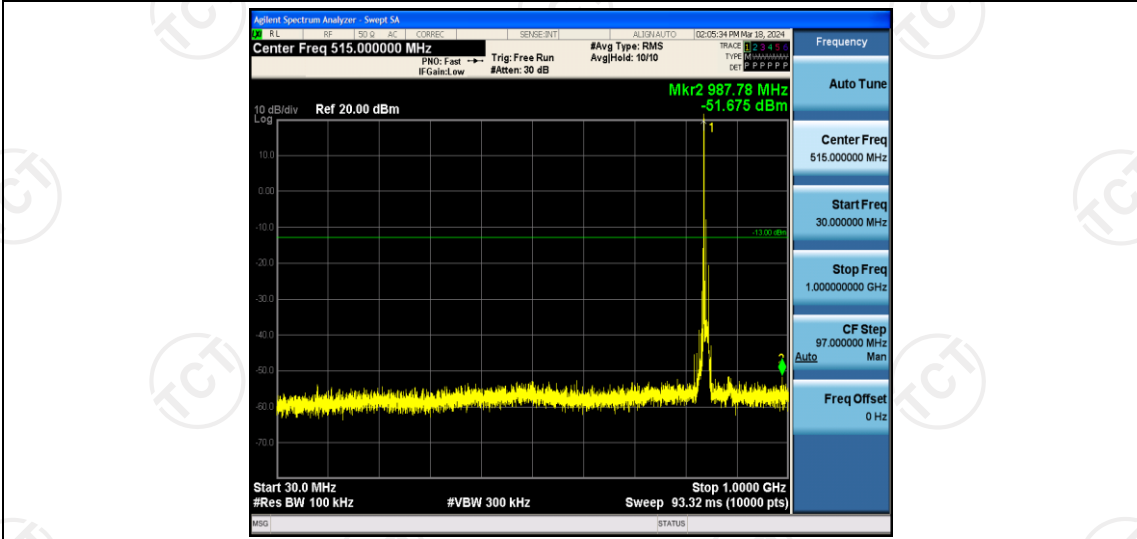

Band5-10MHz-16QAM-20600-1RB#0-Range1:30~1000MHz