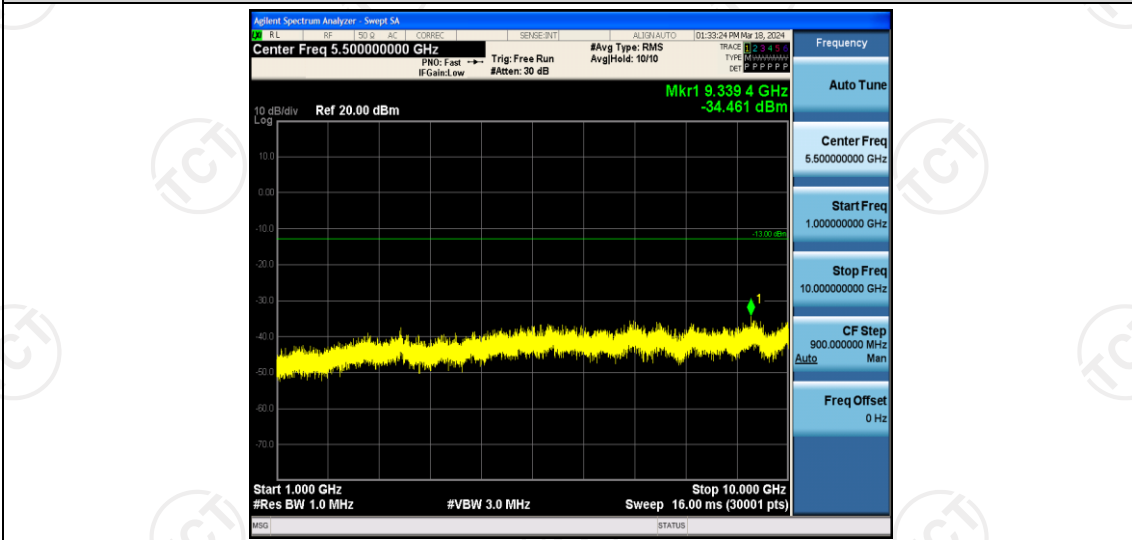

Band5-1.4MHz-QPSK-20643-1RB#0-Range1:30~1000MHz

Band5-1.4MHz-QPSK-20643-1RB#0-Range2:1000~10000MHz

Band5-1.4MHz-16QAM-20407-1RB#0-Range1:30~1000MHz

Band5-1.4MHz-16QAM-20407-1RB#0-Range2:1000~10000MHz

Band5-1.4MHz-16QAM-20525-1RB#0-Range1:30~1000MHz