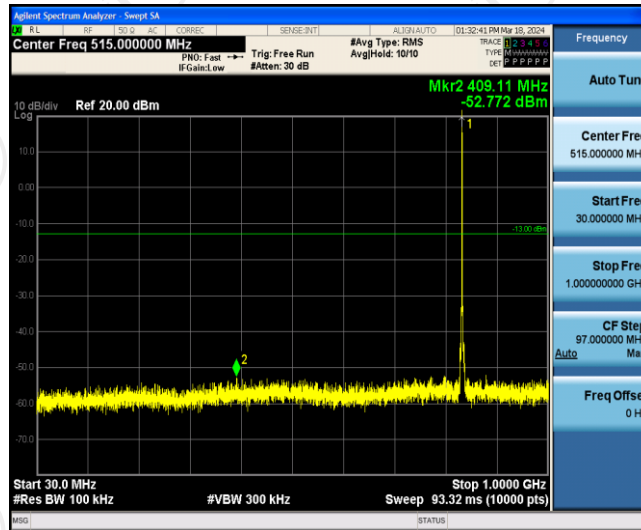

Band5-1.4MHz-QPSK-20643-1RB#0-Range1:30~1000MHz

Band5-1.4MHz-QPSK-20643-1RB#0-Range2:1000~10000MHz

Band5-1.4MHz-16QAM-20407-1RB#0-Range1:30~1000MHz

Band5-1.4MHz-16QAM-20407-1RB#0-Range2:1000~10000MHz

Band5-1.4MHz-16QAM-20525-1RB#0-Range1:30~1000MHz