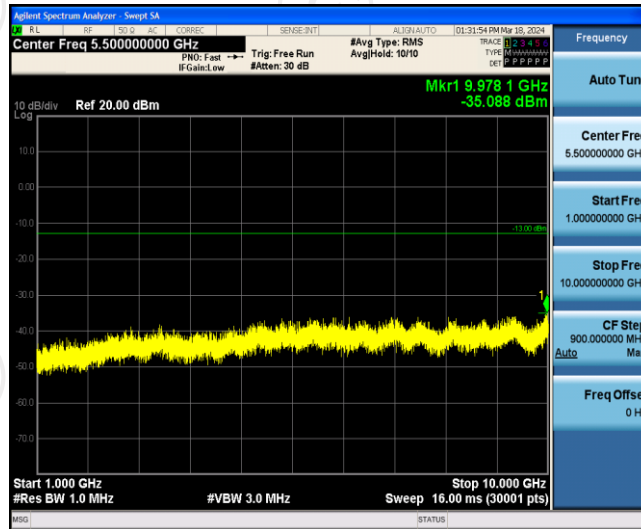

Band5-1.4MHz-QPSK-20643-1RB#0-Range1:30~1000MHz

Band5-1.4MHz-QPSK-20643-1RB#0-Range2:1000~10000MHz

Band5-1.4MHz-16QAM-20407-1RB#0-Range1:30~1000MHz

Band5-1.4MHz-16QAM-20407-1RB#0-Range2:1000~10000MHz

Band5-1.4MHz-16QAM-20525-1RB#0-Range1:30~1000MHz