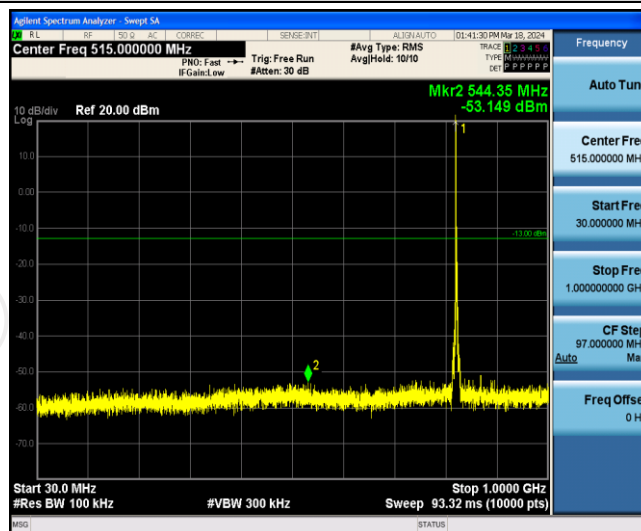

Band5-3MHz-QPSK-20415-1RB#0-Range1:30~1000MHz