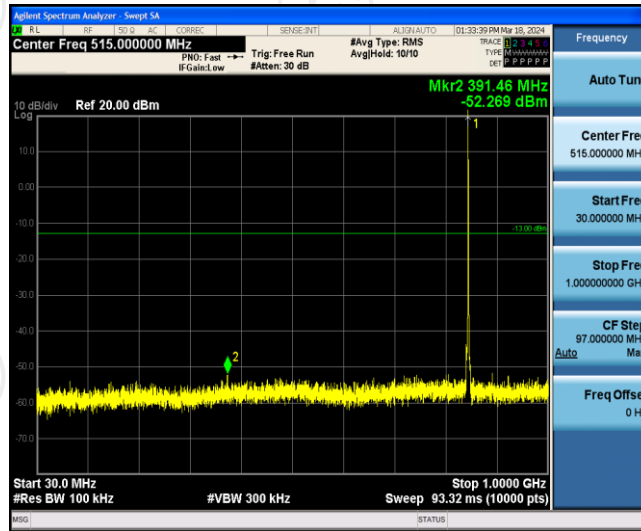

Band5-1.4MHz-16QAM-20643-1RB#0-Range1:30~1000MHz