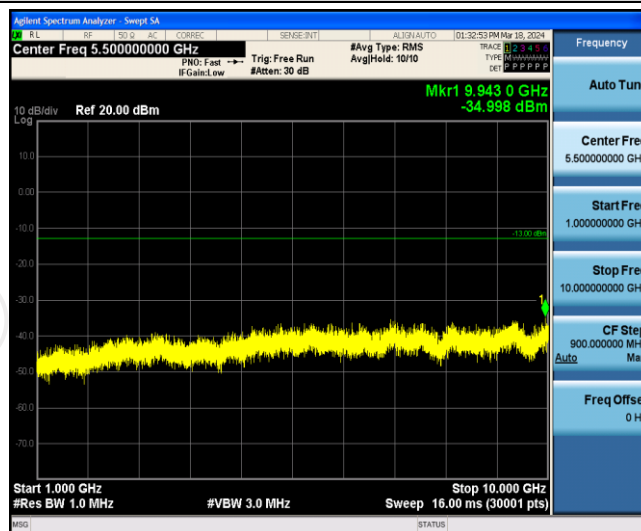

Band5-1.4MHz-QPSK-20643-1RB#0-Range1:30~1000MHz

Band5-1.4MHz-QPSK-20643-1RB#0-Range2:1000~10000MHz

Band5-1.4MHz-16QAM-20407-1RB#0-Range1:30~1000MHz

Band5-1.4MHz-16QAM-20407-1RB#0-Range2:1000~10000MHz

Band5-1.4MHz-16QAM-20525-1RB#0-Range1:30~1000MHz