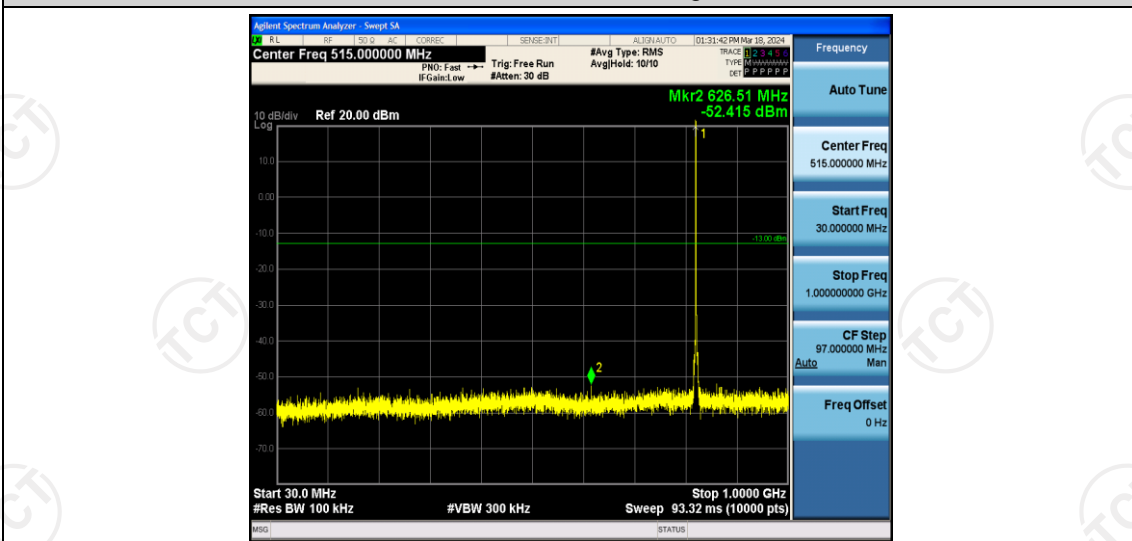

Band5-1.4MHz-QPSK-20643-1RB#0-Range1:30~1000MHz

Band5-1.4MHz-QPSK-20643-1RB#0-Range2:1000~10000MHz

Band5-1.4MHz-16QAM-20407-1RB#0-Range1:30~1000MHz

Band5-1.4MHz-16QAM-20407-1RB#0-Range2:1000~10000MHz

Band5-1.4MHz-16QAM-20525-1RB#0-Range1:30~1000MHz